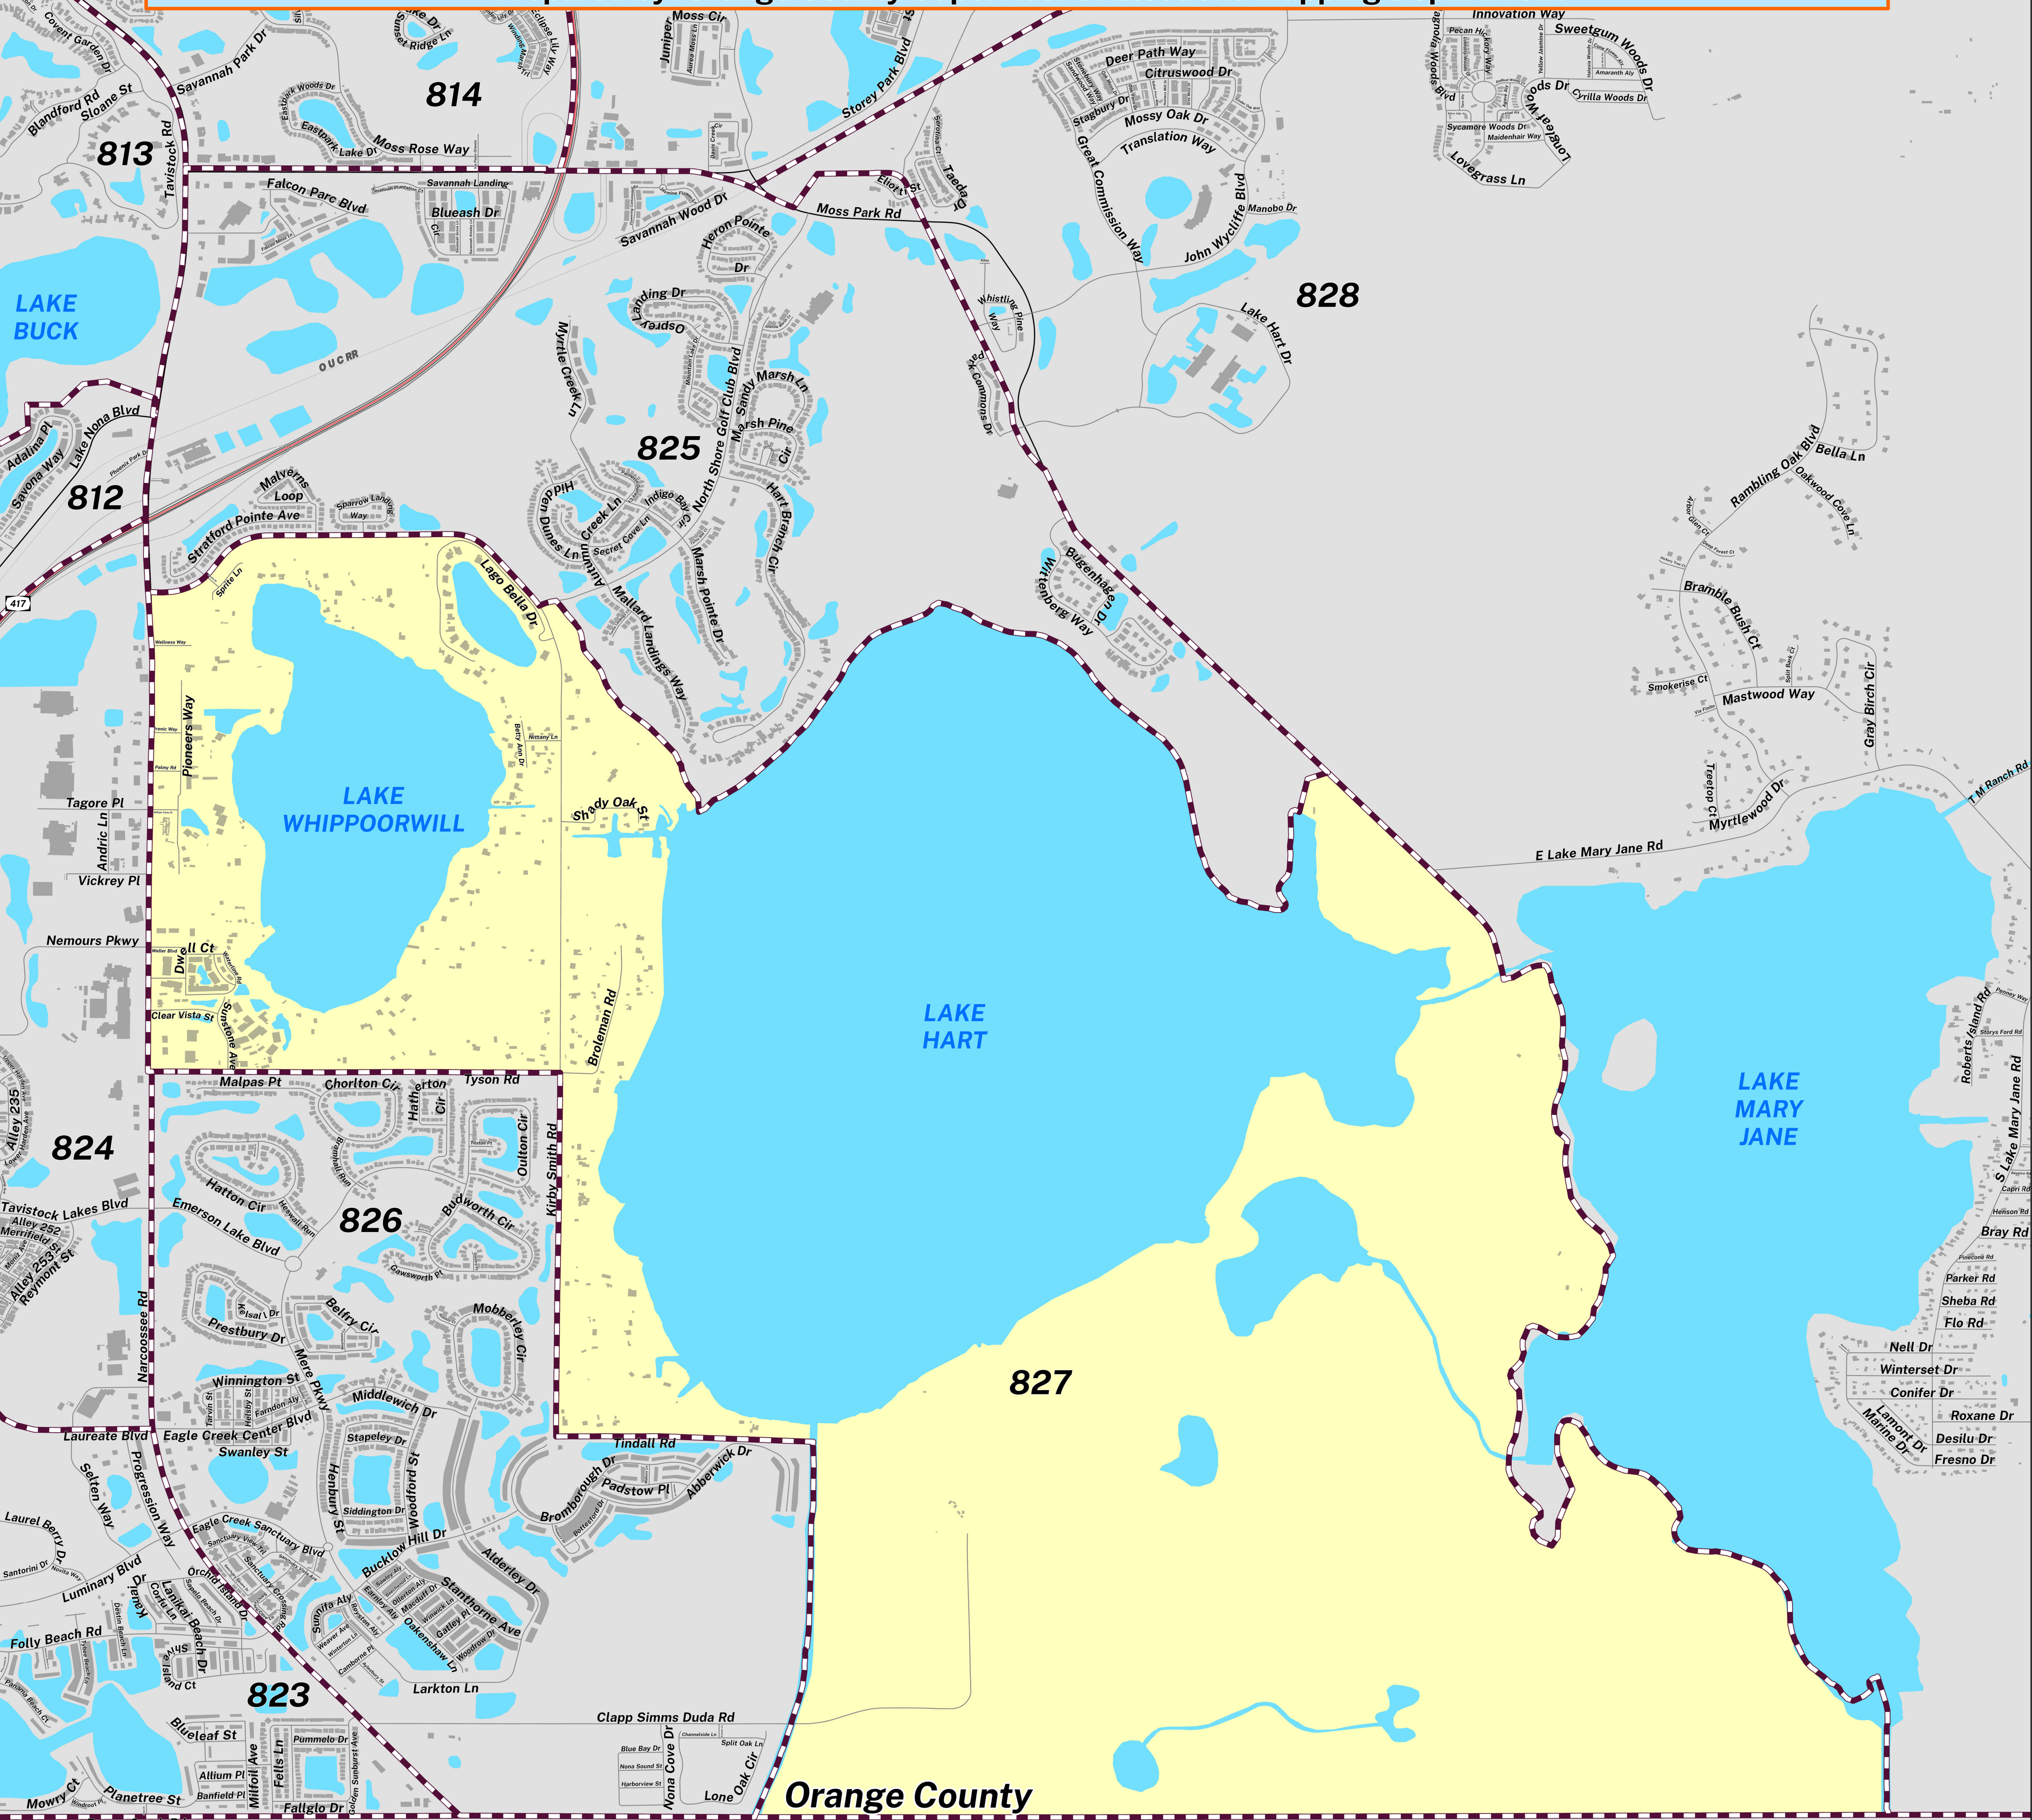

CREATED ON: 04/15/2026

POLLING PLACE LAKE NONA MIDDLE SCHOOL 13700 NARCOOSSEE RD

PRECINCT 827

Prepared by: Orange County Supervisor of Elections Mapping Department

Orange County
Osceola County

SCALE: 1: 15,000

The Polling Place for Precinct 827 is Lake Nona Middle School at 13700 Narcoossee Road.

Precinct 827 (2026) northern boundary follows along Kirby Smith Road, north shore of Lake Hart and Moss Park Road. The western boundary follows along Narcoossee Road, Tyson Road, Kirby Smith Road, Tindall Road and extends south of Lake Hart to the southern boundary. The southern boundary follows along the Osceola/Orange County border. The eastern boundary follows along the west shore of Lake Mary Jane.

Precinct 827S is with district assignments of U.S. Congress 9, State Senate 17, State House 35, County Commission 8, School Board 2, and Soil & Water 4.

For more detailed views of other county and municipal precincts, [visit the District and Precinct Maps page](#). For more information about precinct boundaries, contact the [Orange County Supervisor of Elections office](#).

This map was produced by the Orange County Supervisor of Elections Mapping Department. Additional voter information can be found [on our website](#).