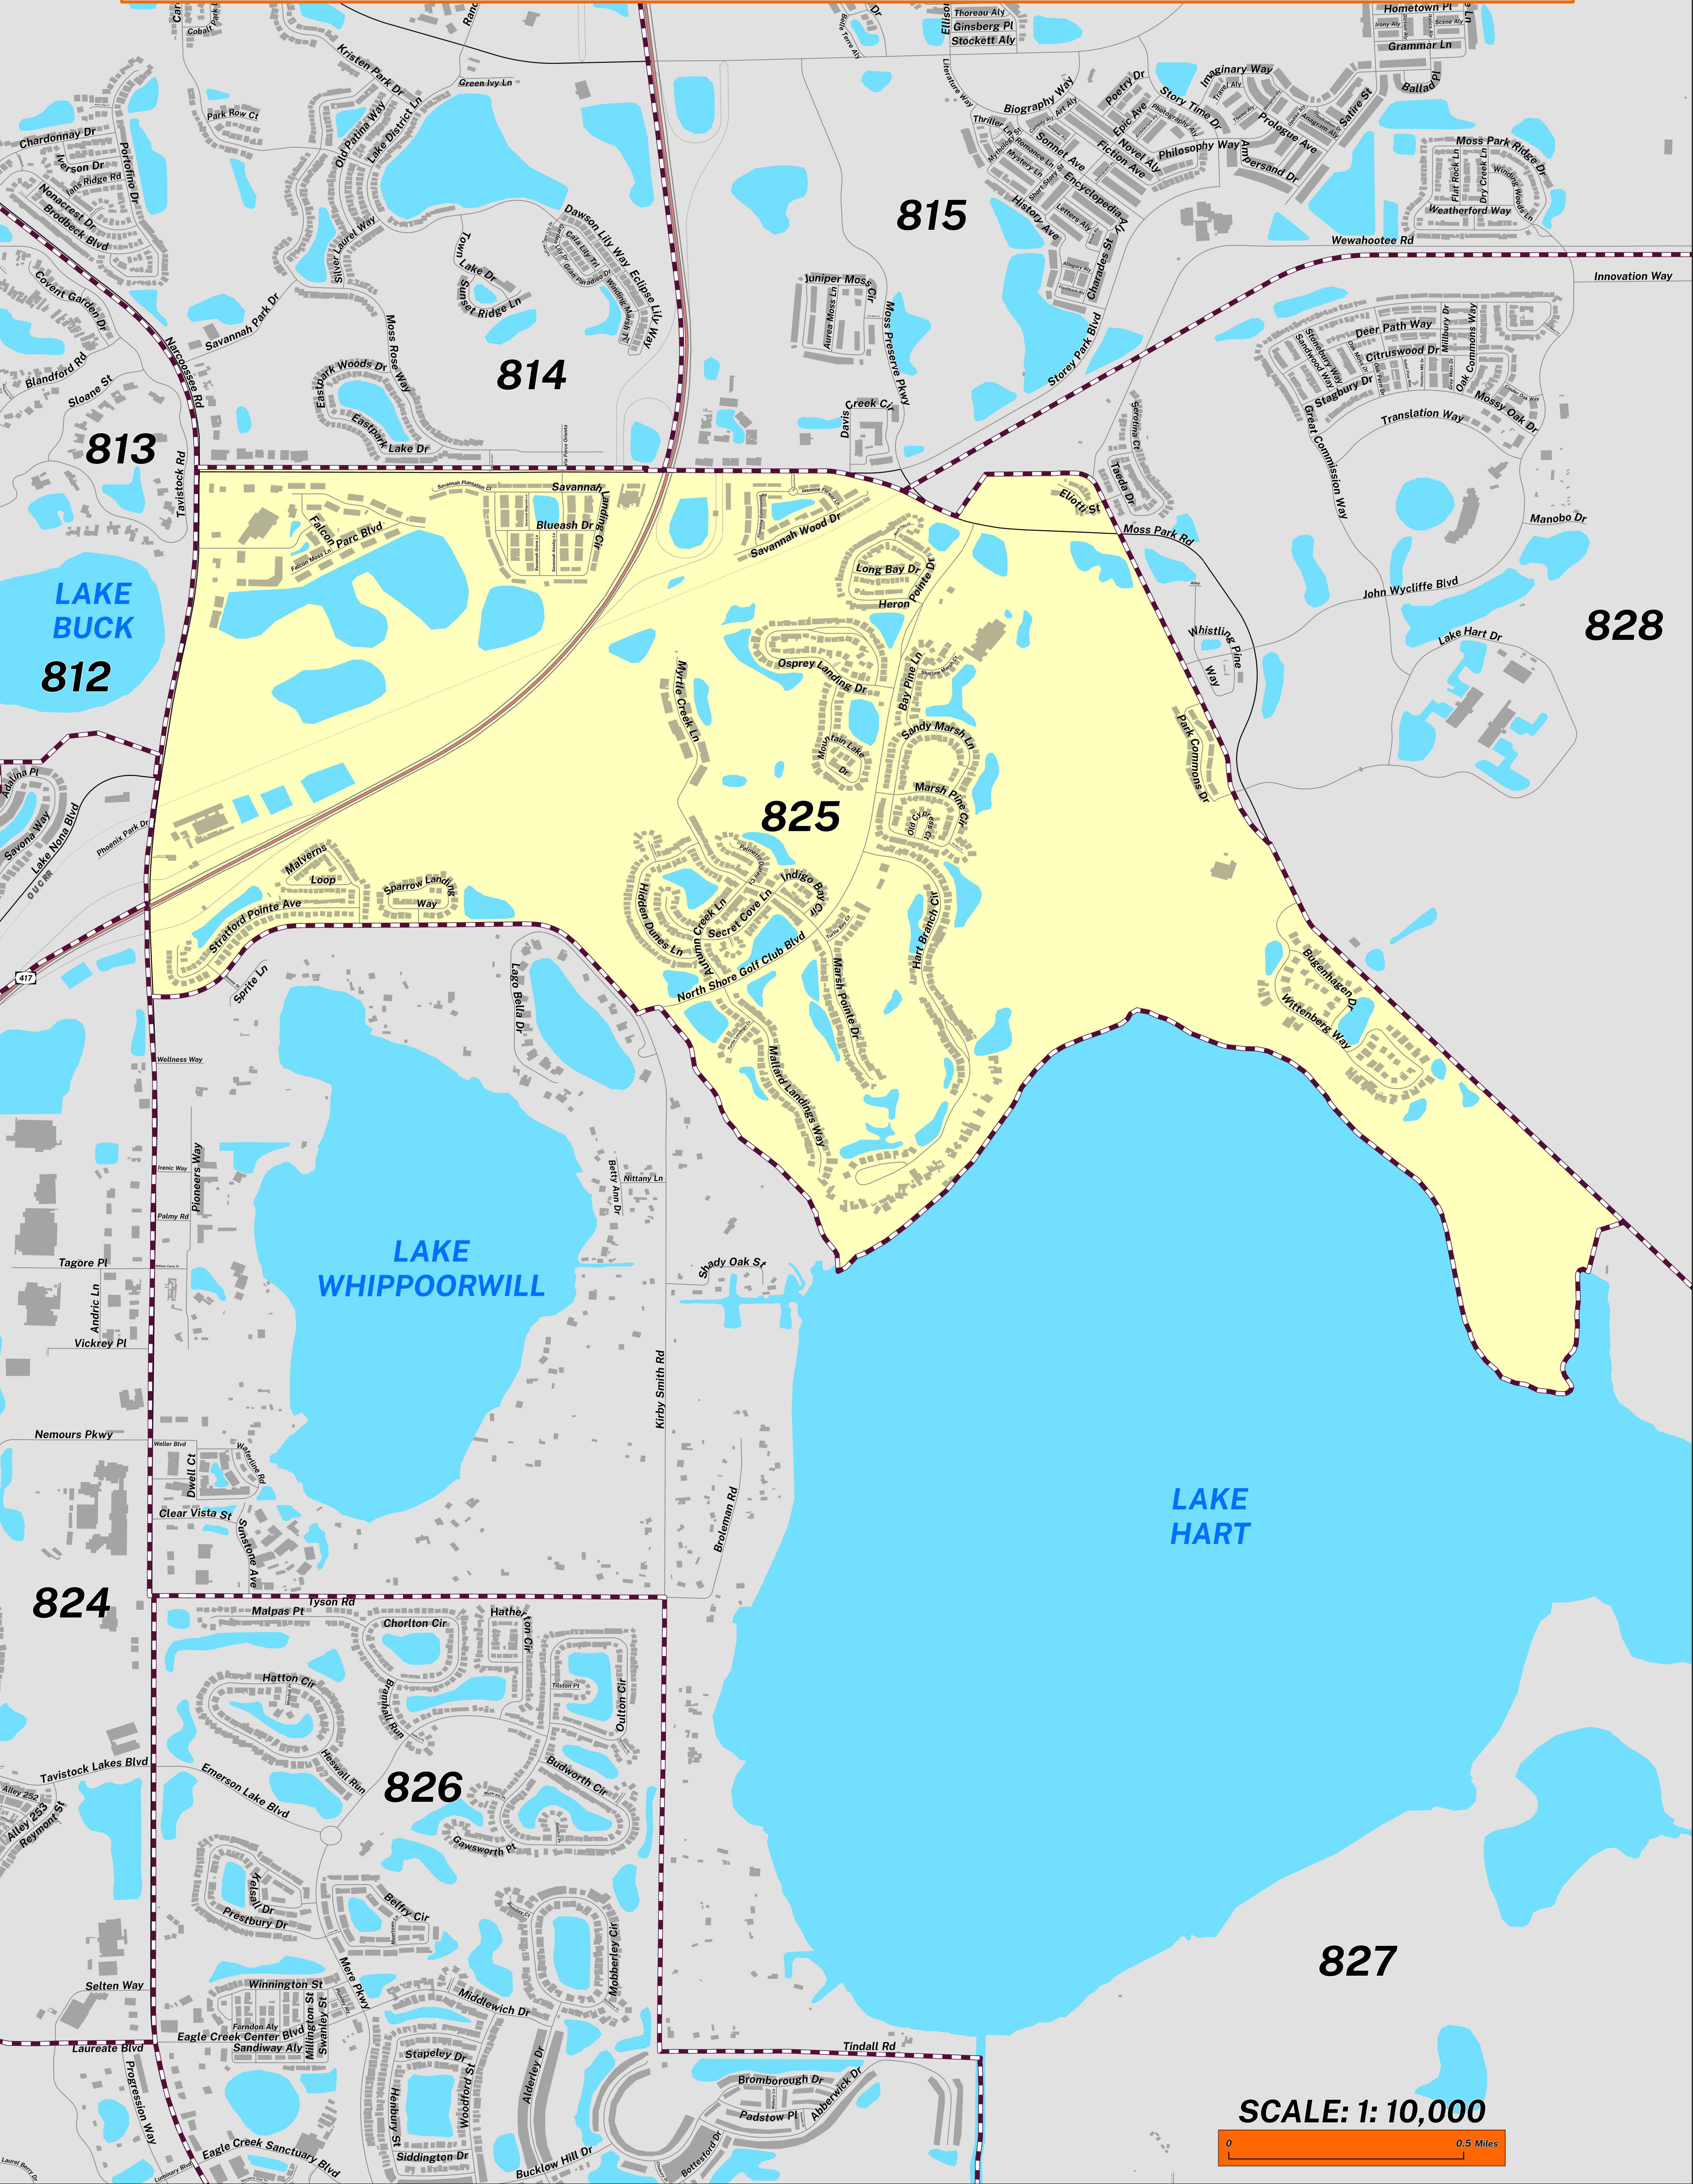

CREATED ON: 04/15/2026

POLLING PLACE HOLIDAY INN EXPRESS 12150 PIONEERS WY

PRECINCT 825

Prepared by: Orange County Supervisor of Elections Mapping Department

SCALE: 1: 10,000

The Polling Place for Precinct 825 is Holiday Inn Express at 12150 Pioneers Way.

Precinct 825 (2026) northern boundary follows along Moss Park Road. The western boundary follows along Narcoossee Road. The southern boundary follows along Kirby Smith Road and the north shore of Lake Hart. The eastern boundary follows along Moss Ark Road and Wewahootee Road.

Precinct 825 contains a sub precinct of:

825A is with district assignments of U.S. Congress 9, State Senate 17, State House 43, County Commission 8, School Board 2, and Soil & Water 4.

825B is with district assignments of U.S. Congress 9, State Senate 17, State House 35, County Commission 8, School Board 2, and Soil & Water 4.

This map was produced by the Orange County Supervisor of Elections Mapping Department. Additional voter information can be found [on our website](#).