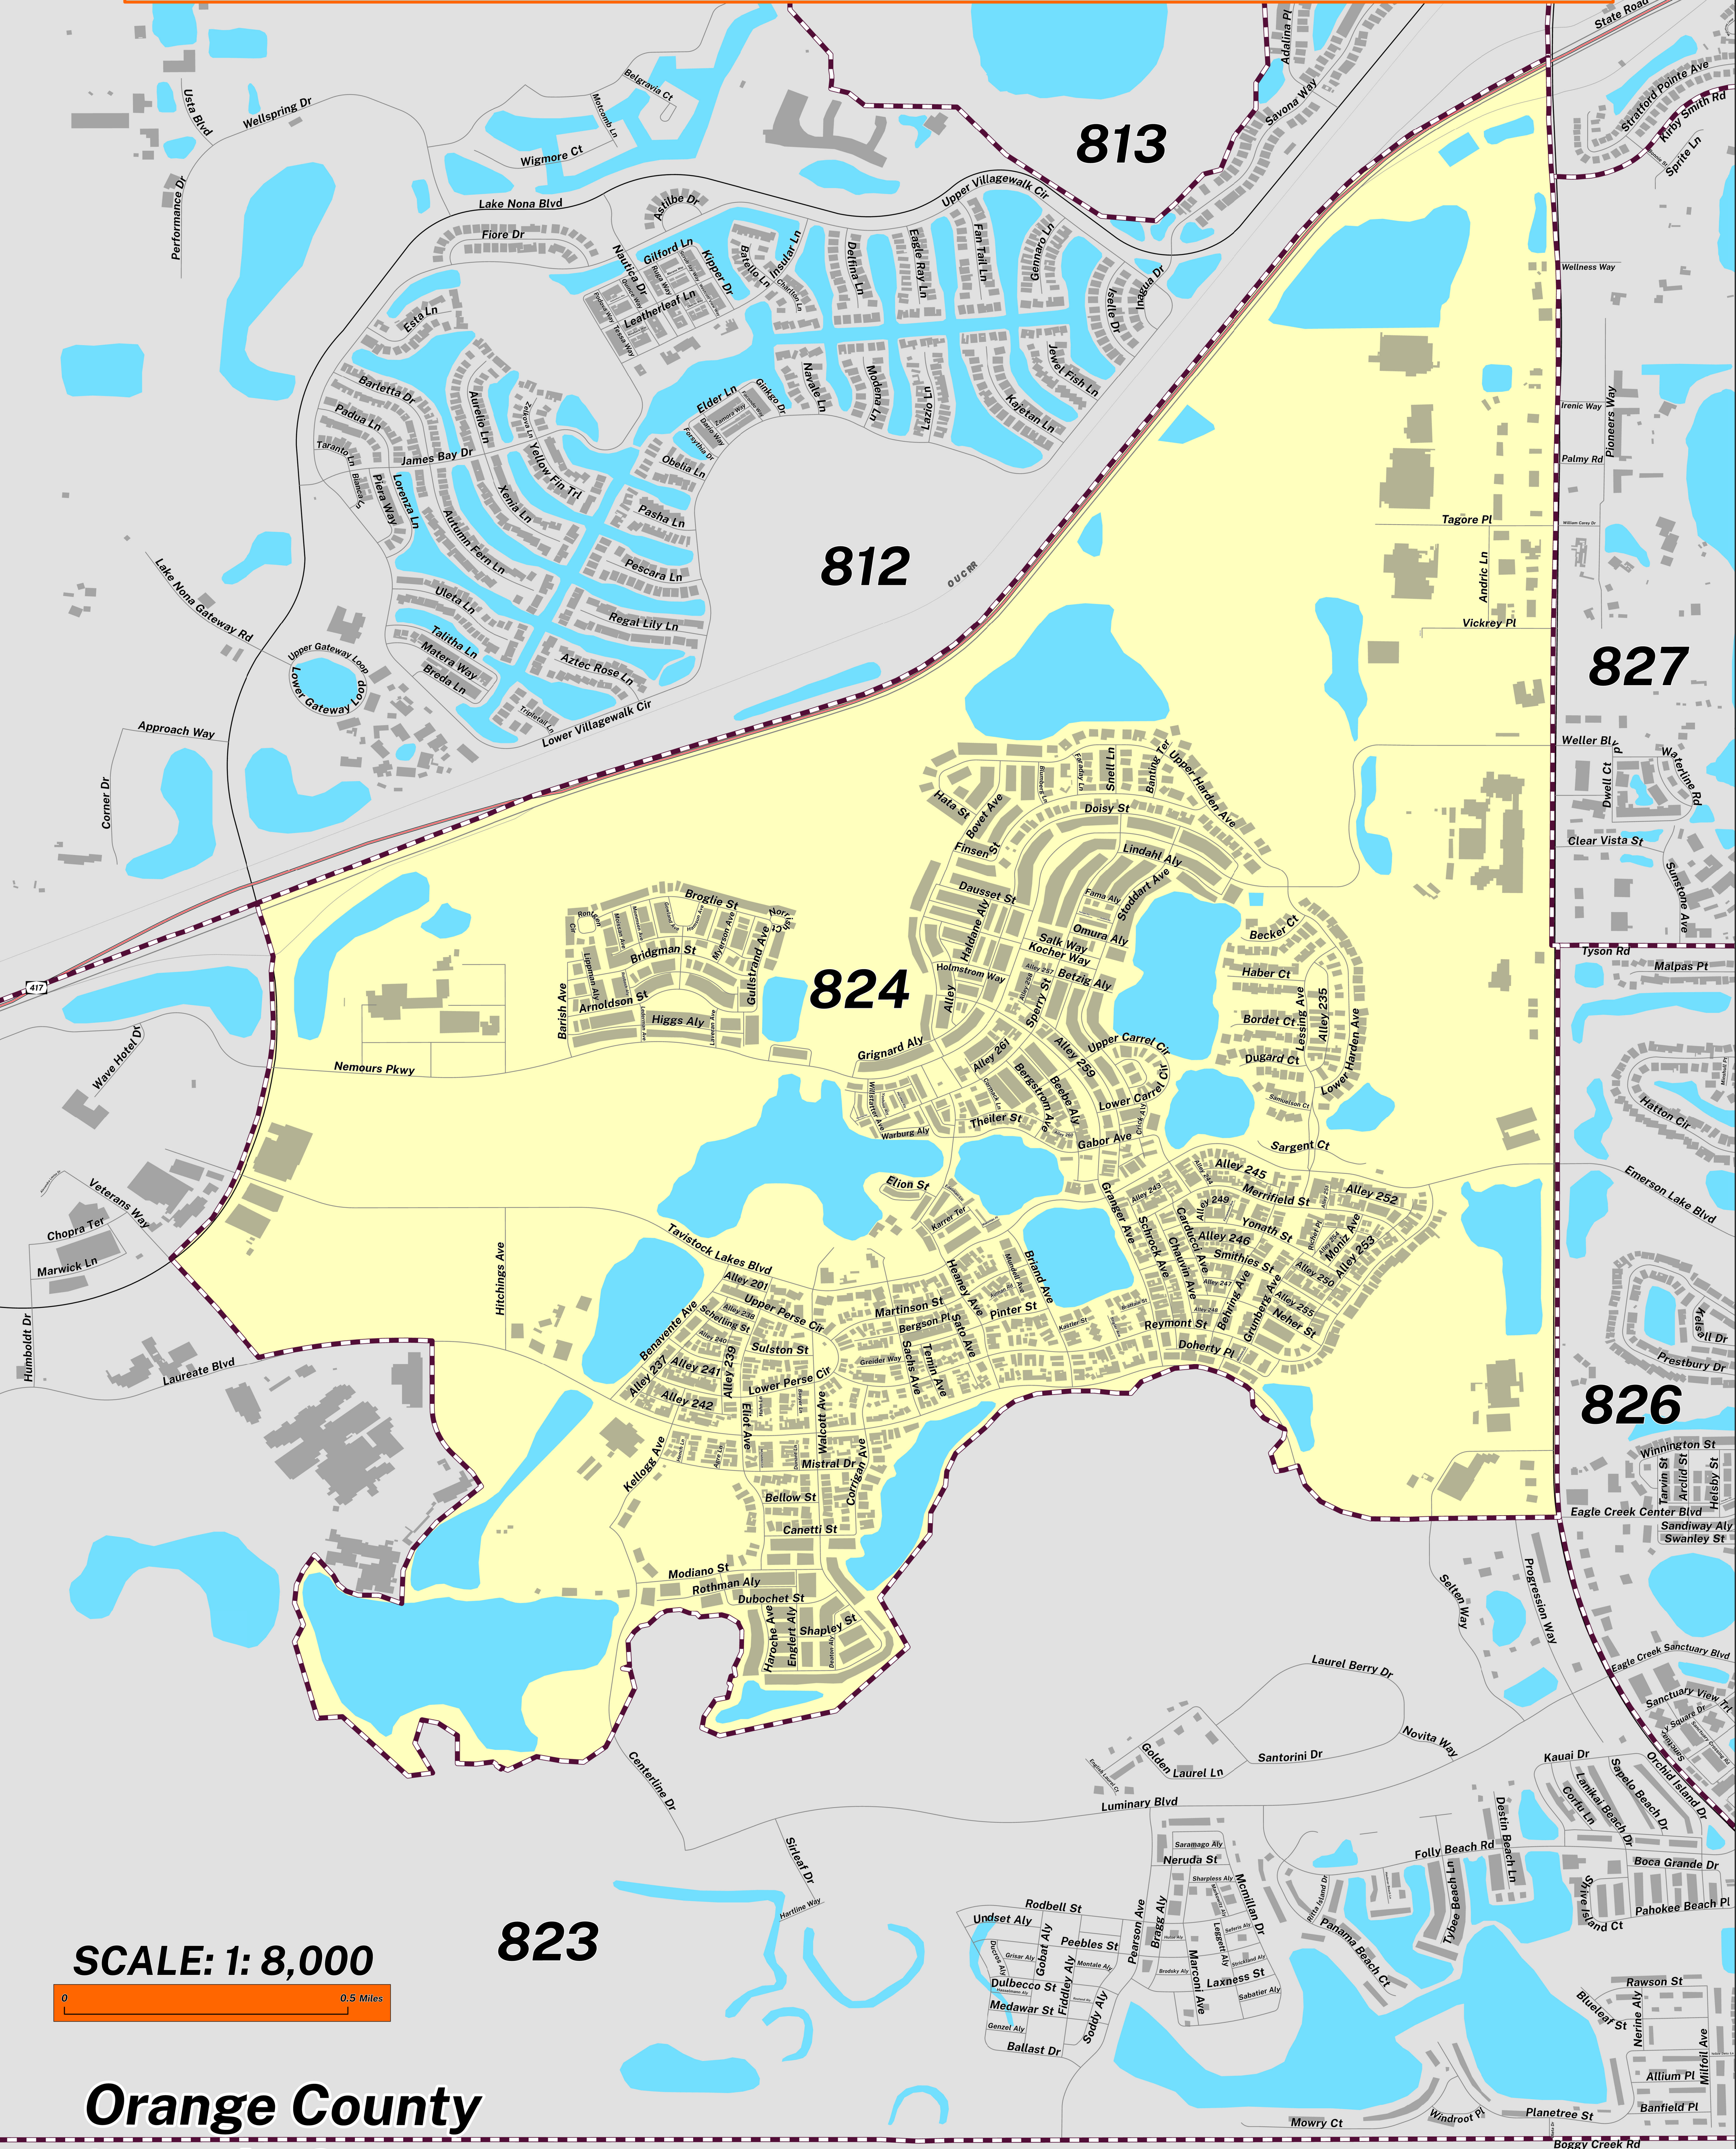

CREATED ON: 04/15/2026

POLLING PLACE LAKE NONA HIGH SCHOOL 12500 NARCOOSSEE RD

PRECINCT 824

825

Prepared by: Orange County Supervisor of Elections Mapping Department

SCALE: 1: 8,000

Orange County
Osceola County

The Polling Place for Precinct 824 is Lake Nona High School at 12500 Narcoossee Road.

Precinct 824 (2026) northern boundary follows along SR-417. The western and southern boundaries run south of Laureate Boulevard, west of Centerline Drive, southeast of Corrigan Avenue and extends back to Laureate Boulevard. The eastern boundary follows along Narcoossee Road.

Precinct 824 contains sub precincts of:

824A is with district assignments of U.S. Congress 9, State Senate 17, State House 35, County Commission 8, School Board 2, and Soil & Water 3.

824B is with district assignments of U.S. Congress 9, State Senate 17, State House 35, County Commission 8, School Board 2, Special District 10, and Soil & Water 3.

824C is with district assignments of U.S. Congress 9, State Senate 17, State House 35, County Commission 8, School Board 2, Special District 29, and Soil & Water 3.

824D is with district assignments of U.S. Congress 9, State Senate 17, State House 35, County Commission 8, School Board 2, Special District 9, and Soil & Water 3.