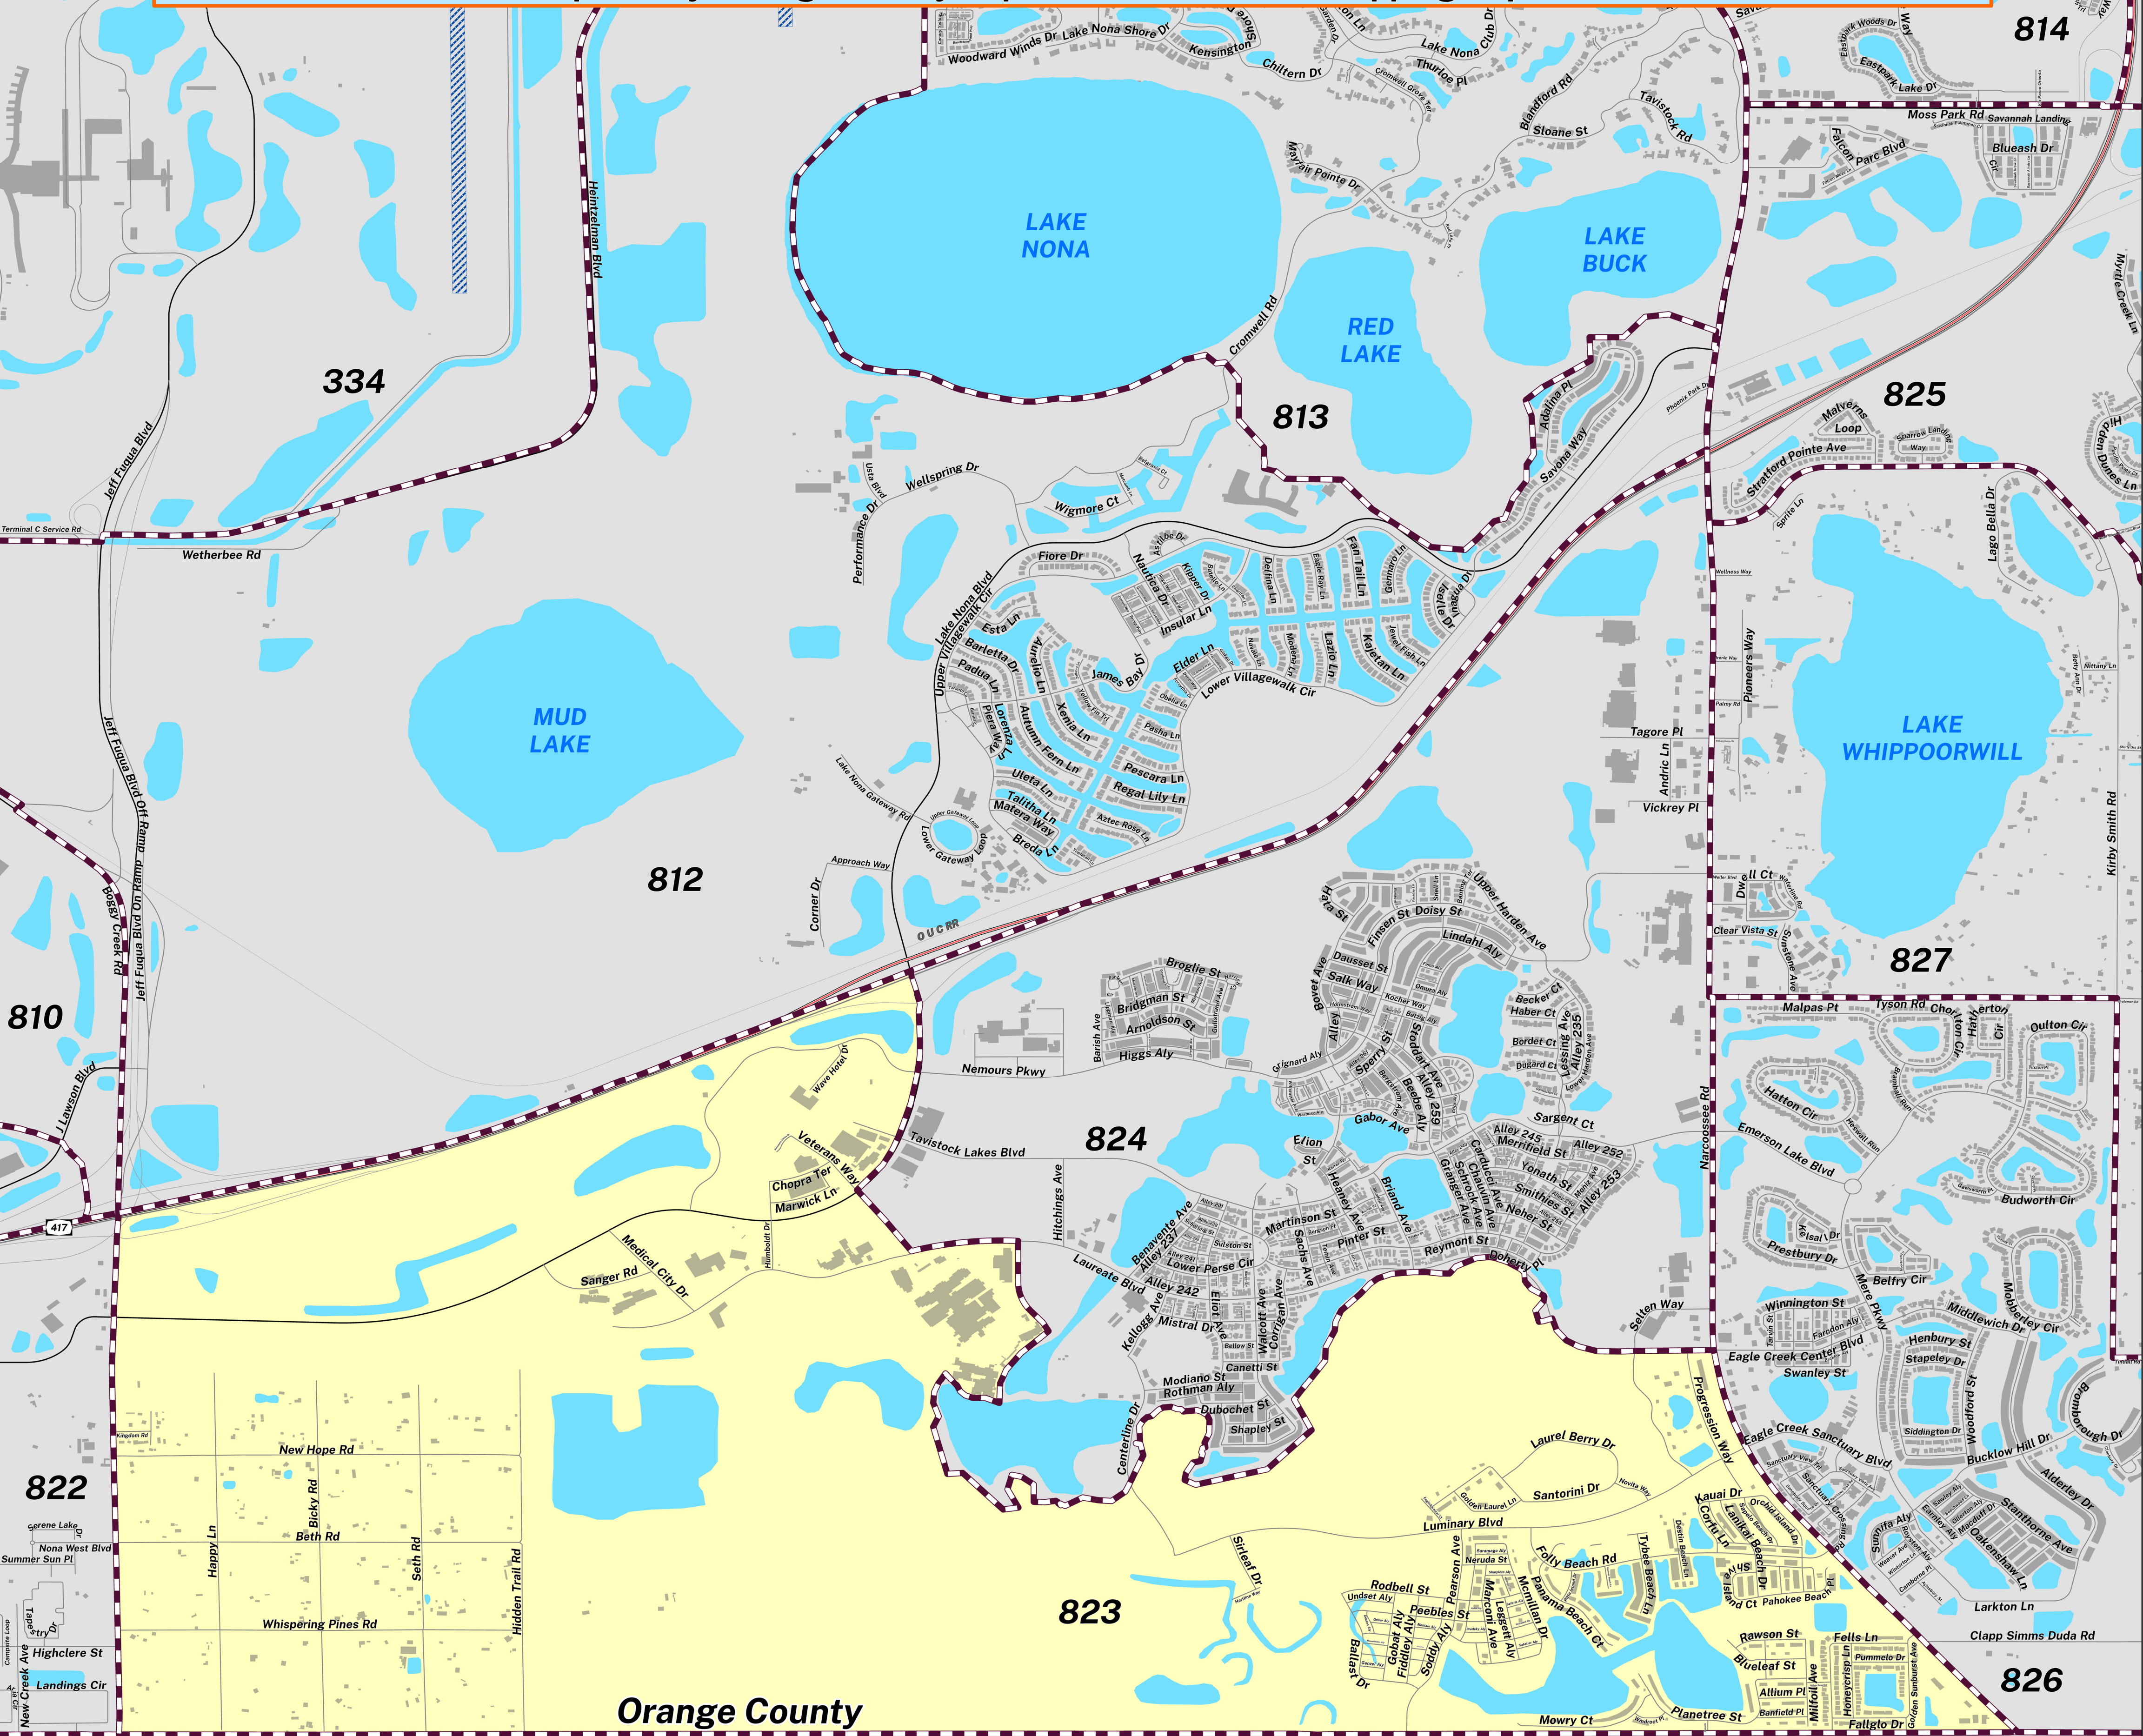

## PRECINCT 823

Prepared by: Orange County Supervisor of Elections Mapping Department

Orange County  
Osceola County

SCALE: 1: 16,000

The Polling Place for Precinct 823 is Lake Nona High School at 12500 Narcoossee Road.

Precinct 823 (2026) northern boundary follows along SR-417, Lake Nona Boulevard, Veterans Way and Laureate Boulevard. The northern boundary continues south of Laureate Boulevard, west of Centerline Drive, southeast of Corrigan Avenue and extends back to Laureate Boulevard. The western boundary is Boggy Creek Road. The southern boundary follows along the Osceola/Orange County border. The eastern boundary is Narcoossee Road.

Precinct 823 contains sub precincts of:

823A is with district assignments of U.S. Congress 9, State Senate 17, State House 35, County Commission 8, School Board 2, and Soil & Water 3.

823B is with district assignments of U.S. Congress 9, State Senate 17, State House 35, County Commission 8, School Board 2, Special District 25, and Soil & Water 3.

823C is with district assignments of U.S. Congress 9, State Senate 17, State House 35, County Commission 8, School Board 2, Special District 9, and Soil & Water 3.

For more detailed views of other county and municipal precincts, [visit the District and Precinct Maps page](#). For more information about precinct boundaries, contact the [Orange County Supervisor of Elections office](#).