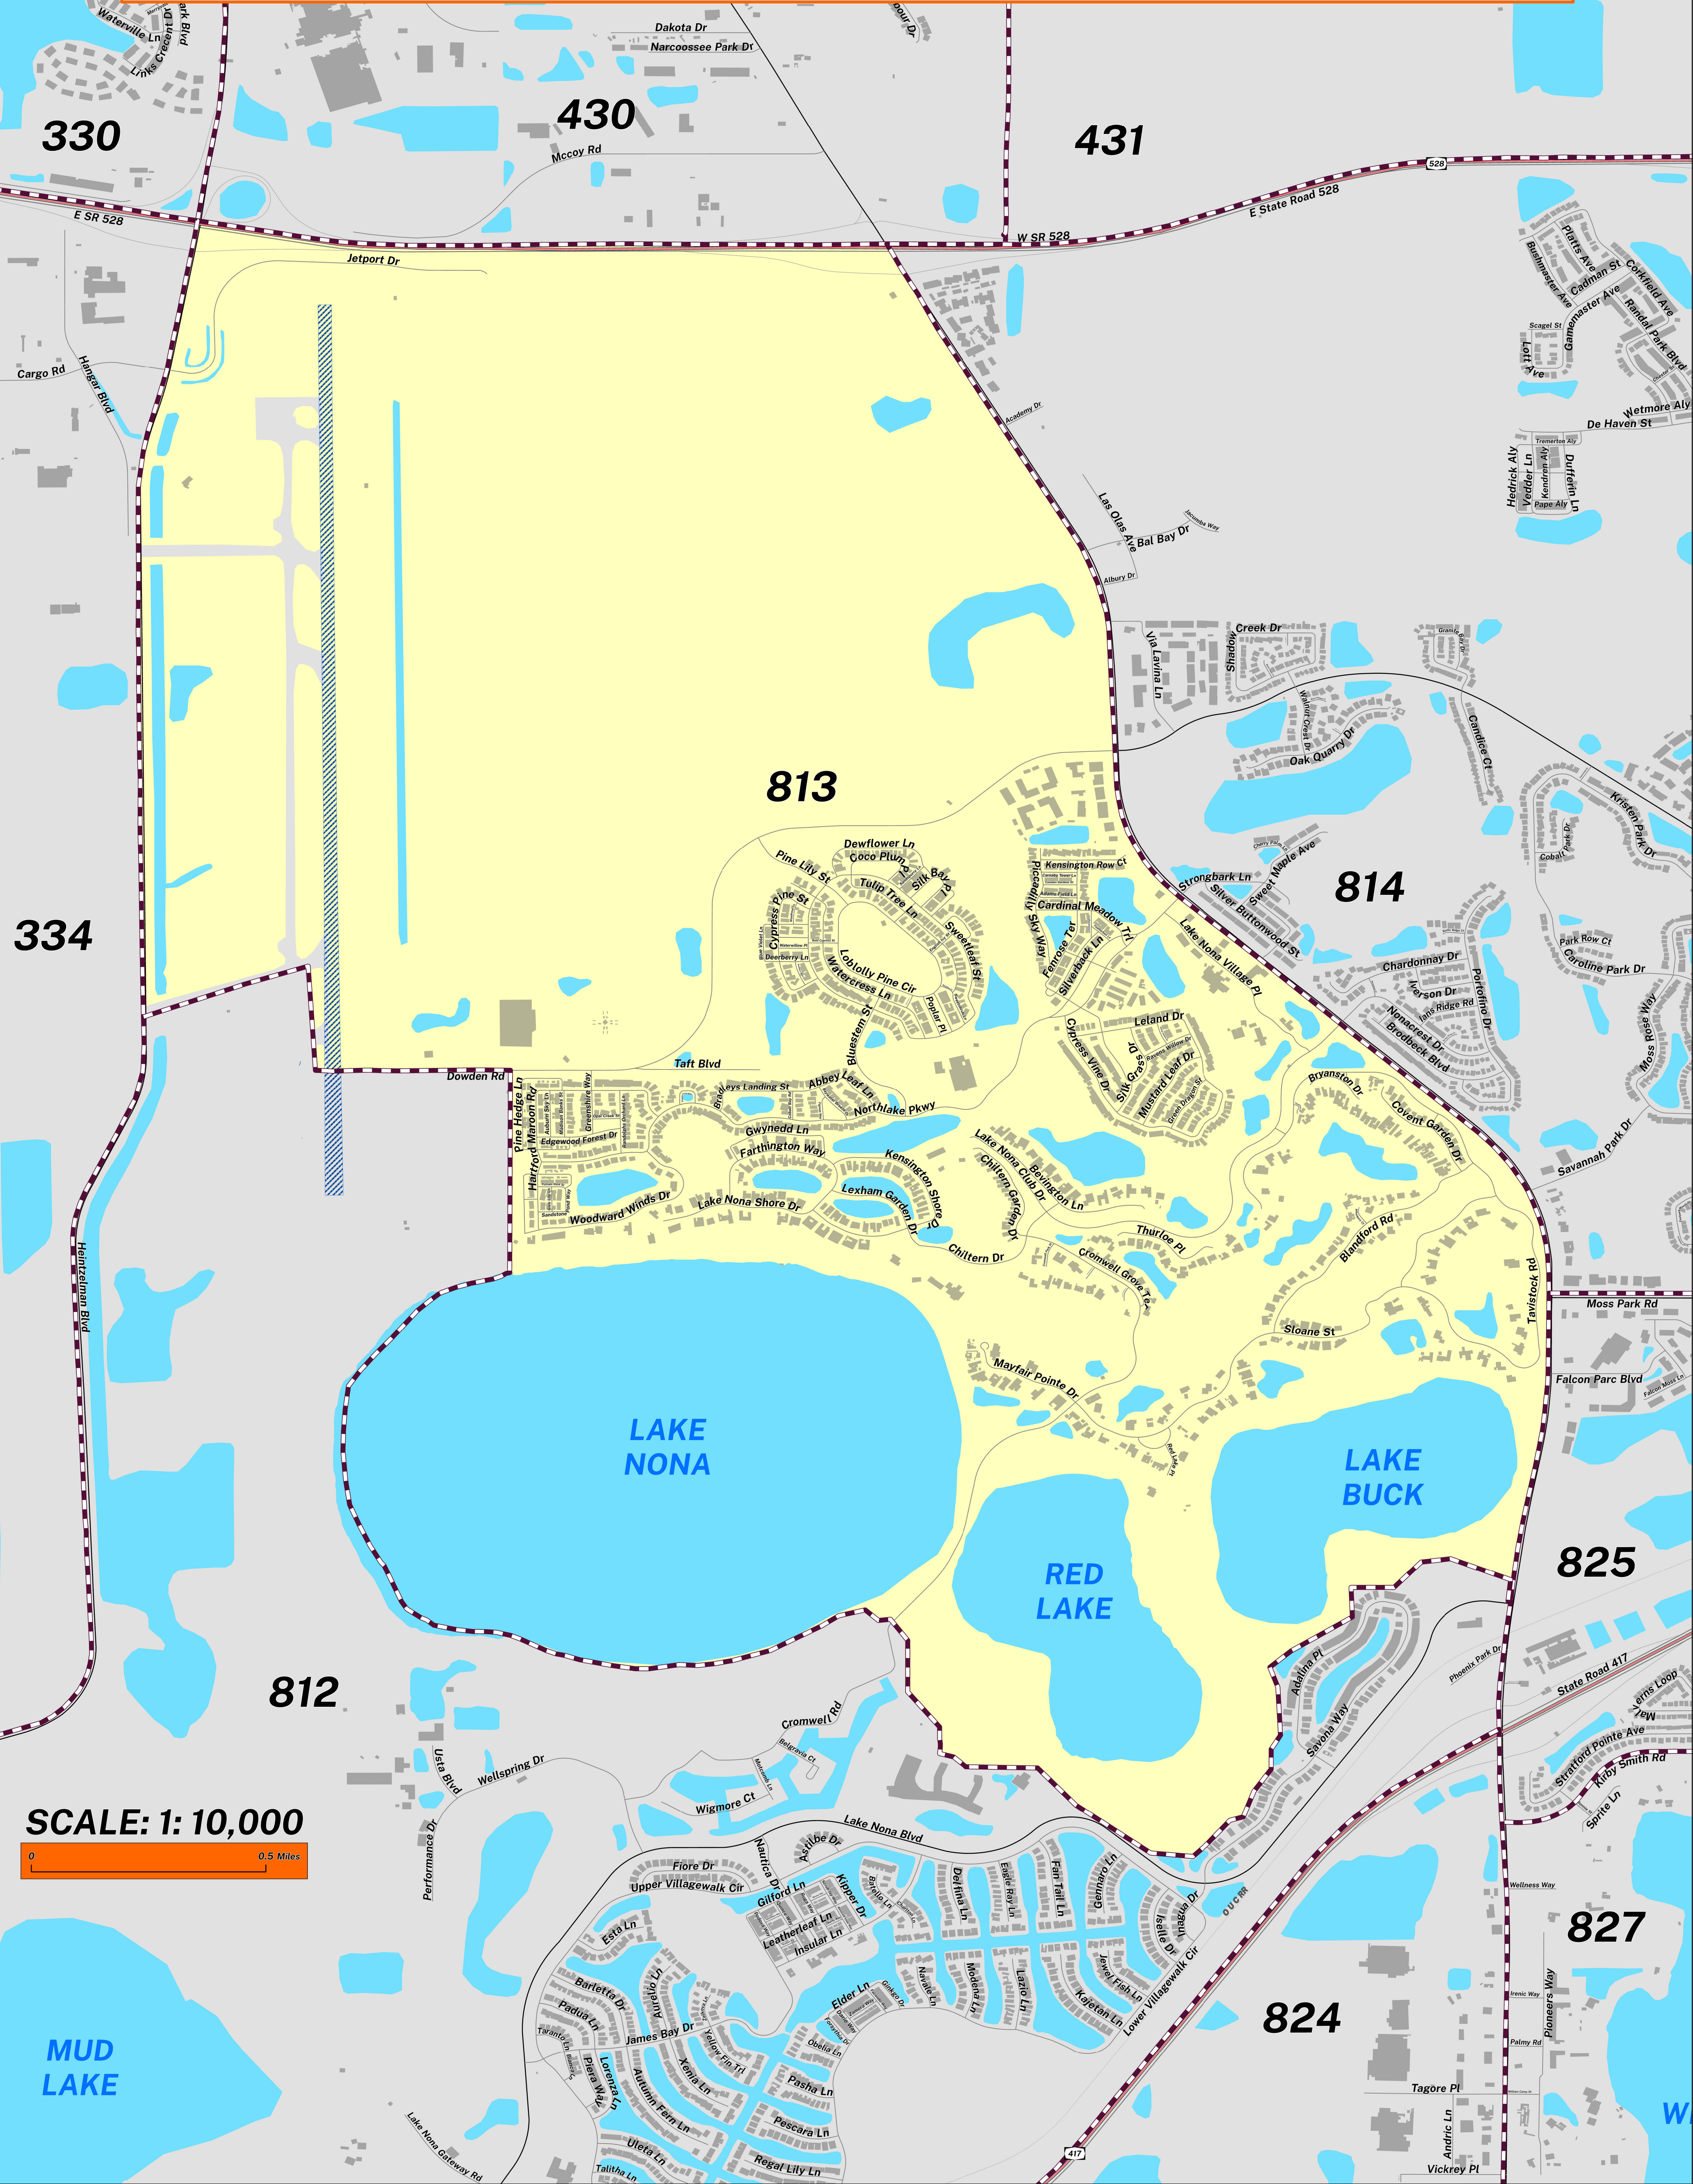

POLLING PLACE GUIDEWELL INNOVATION CENTER 6555 SANGER RD

PRECINCT 813

CREATED ON: 04/14/2026

Prepared by: Orange County Supervisor of Elections Mapping Department

SCALE: 1: 10,000

The Polling Place for Precinct 813 is Guidewell Innovation Center at 6555 Sanger Road.

Precinct 813 (2026) northern boundary follows along SR-528. The western boundary follows along South Goldenrod Road and Heintzelman Boulevard. The southern boundary runs west of Pine Hedge Lane and extends on the southwest shore of Lake Nona. The southern boundary continues north of Lake Nona Boulevard and north of Adalina Place. The eastern boundary is Narcoossee Road.

Precinct 813 contains sub precincts of:

813A is with district assignments of U.S. Congress 9, State Senate 17, State House 44, County Commission 8, School Board 2, and Soil & Water 3.

813X is with district assignments of U.S. Congress 9, State Senate 17, State House 44, County Commission 8, School Board 2, Special District 11, and Soil & Water 3.

This map was produced by the Orange County Supervisor of Elections Mapping Department. Additional voter information can be found [on our website](#).