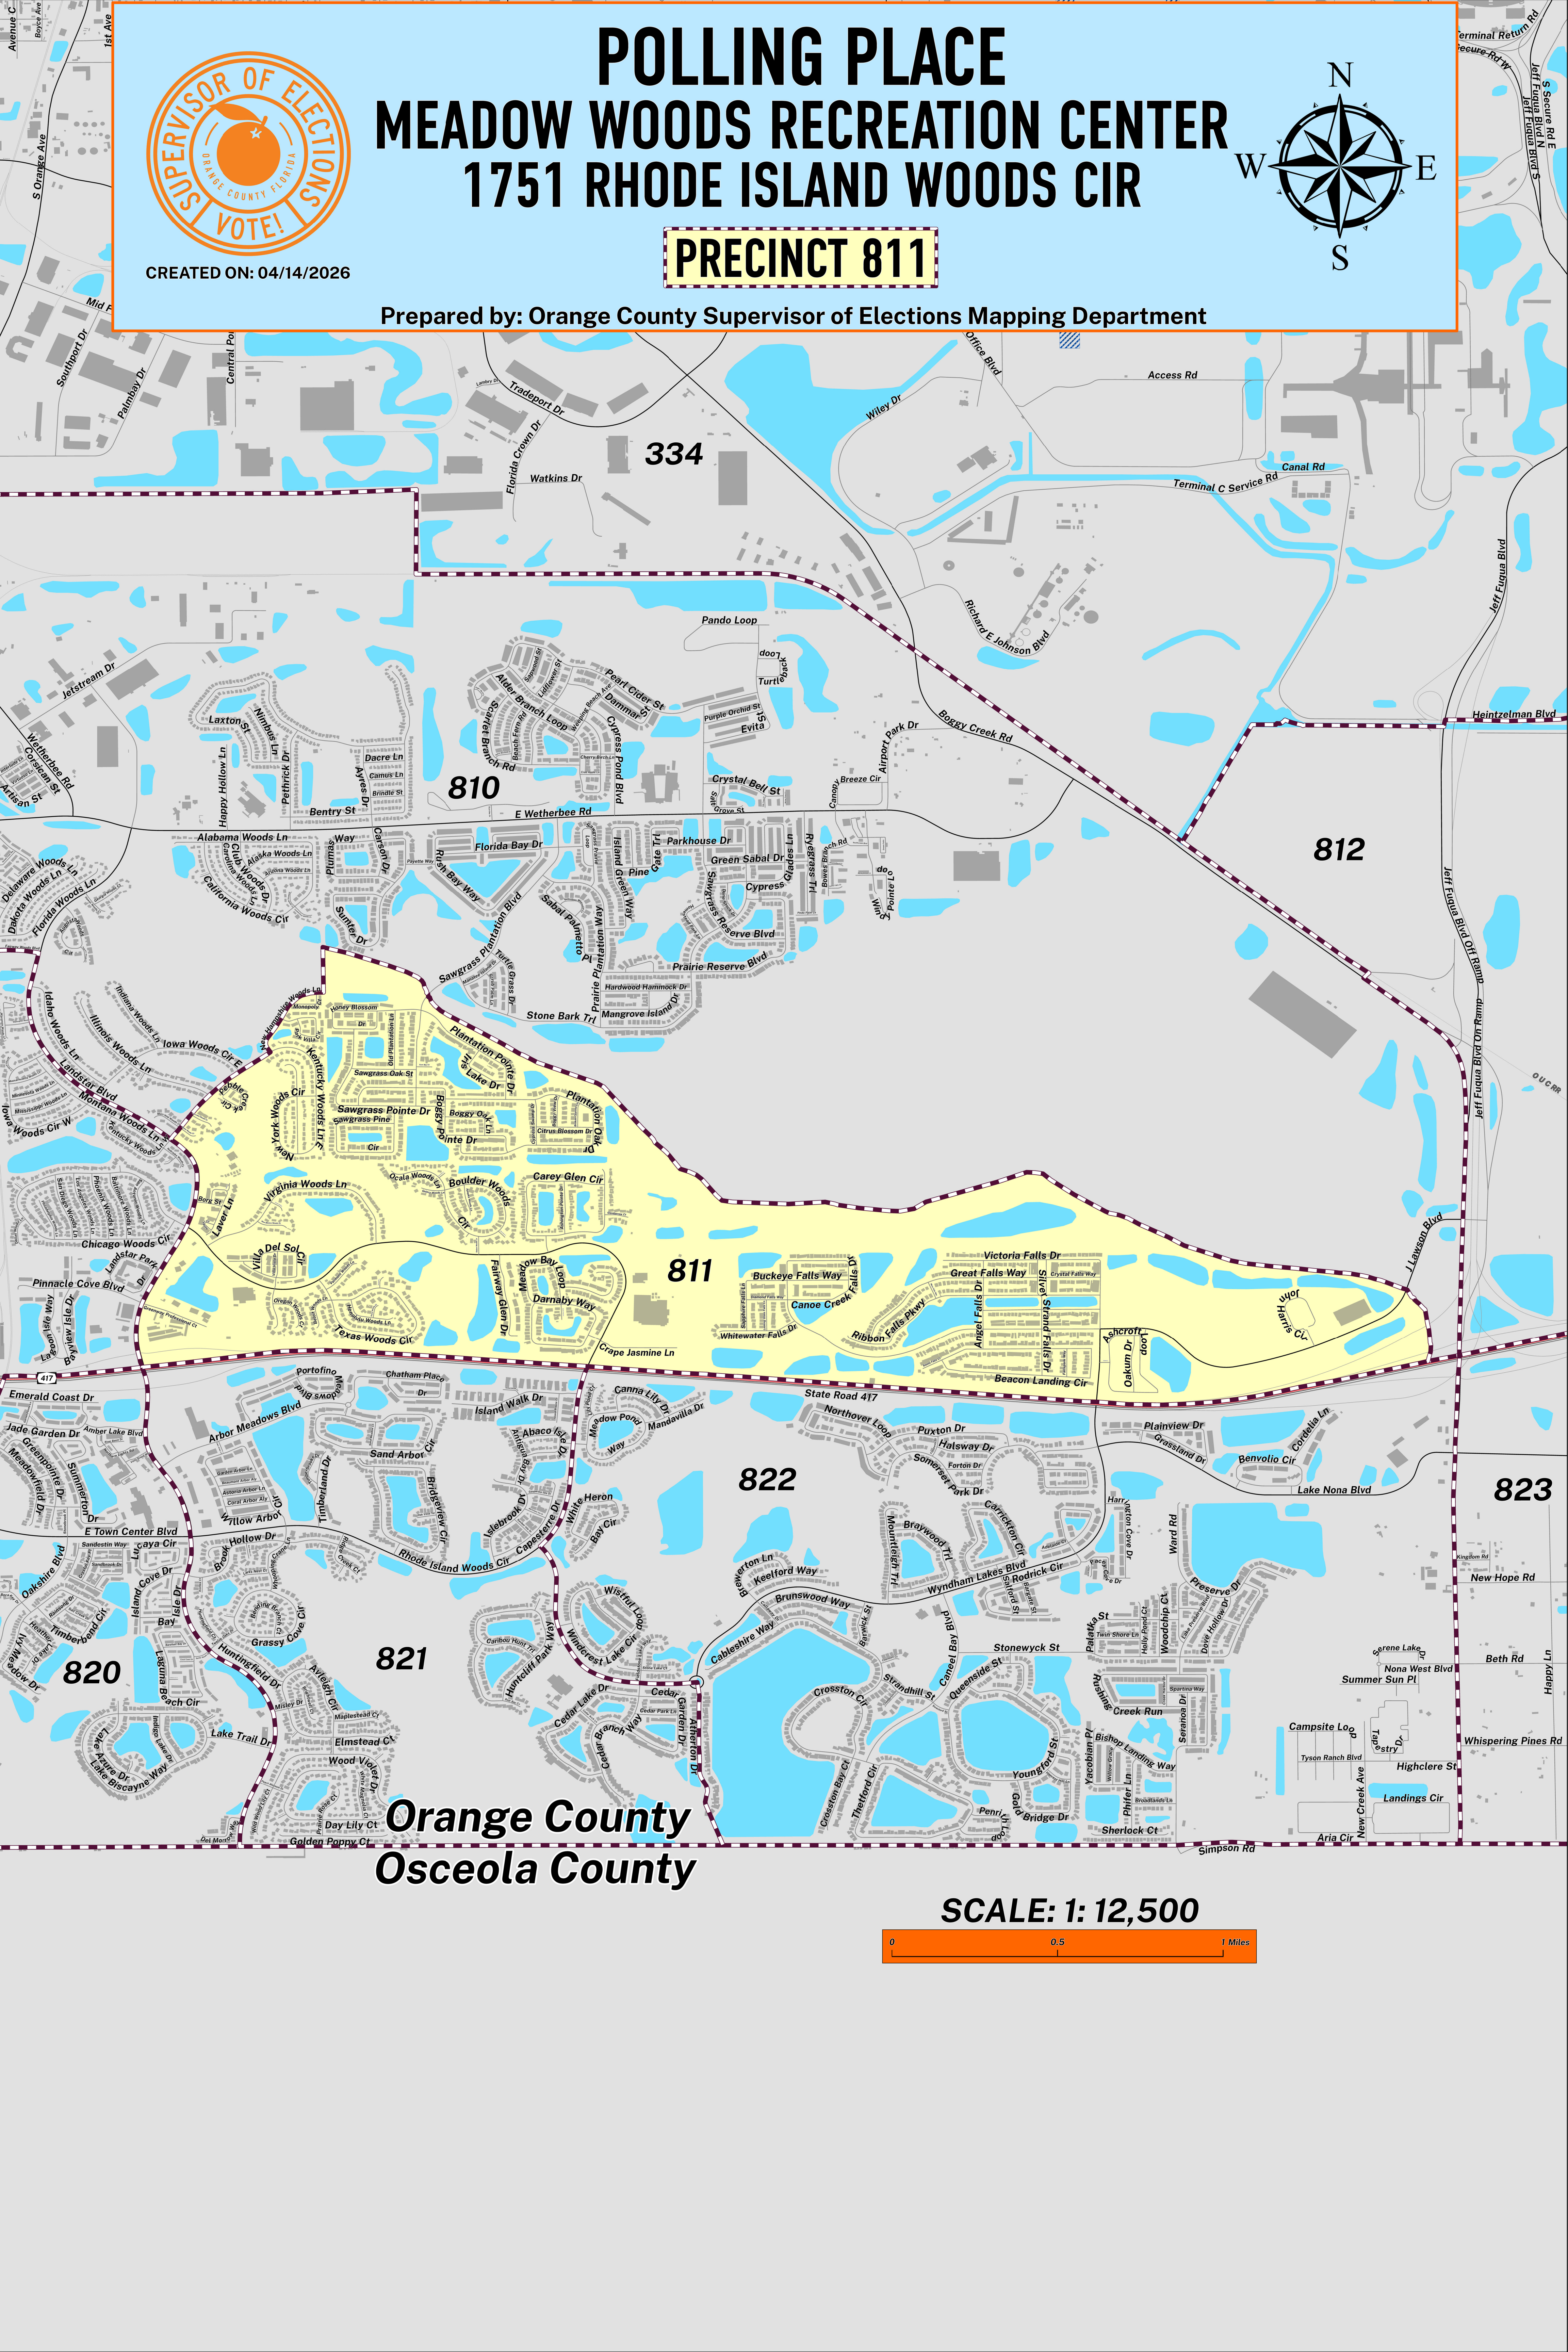

CREATED ON: 04/14/2026

POLLING PLACE MEADOW WOODS RECREATION CENTER 1751 RHODE ISLAND WOODS CIR

PRECINCT 811

Prepared by: Orange County Supervisor of Elections Mapping Department

Orange County
Osceola County

SCALE: 1: 12,500

The Polling Place for Precinct 811 is Meadow Woods Recreation Center at 1751 Rhode Island Woods Circle.

Precinct 811 (2026) northern and eastern boundaries follow along New Hampshire Wood Lane, north of Plantation Pointe Drive, north of Victoria Falls Drive and extends to SR-417. The western boundary is Landstar Boulevard. The southern boundary follows along SR-417.