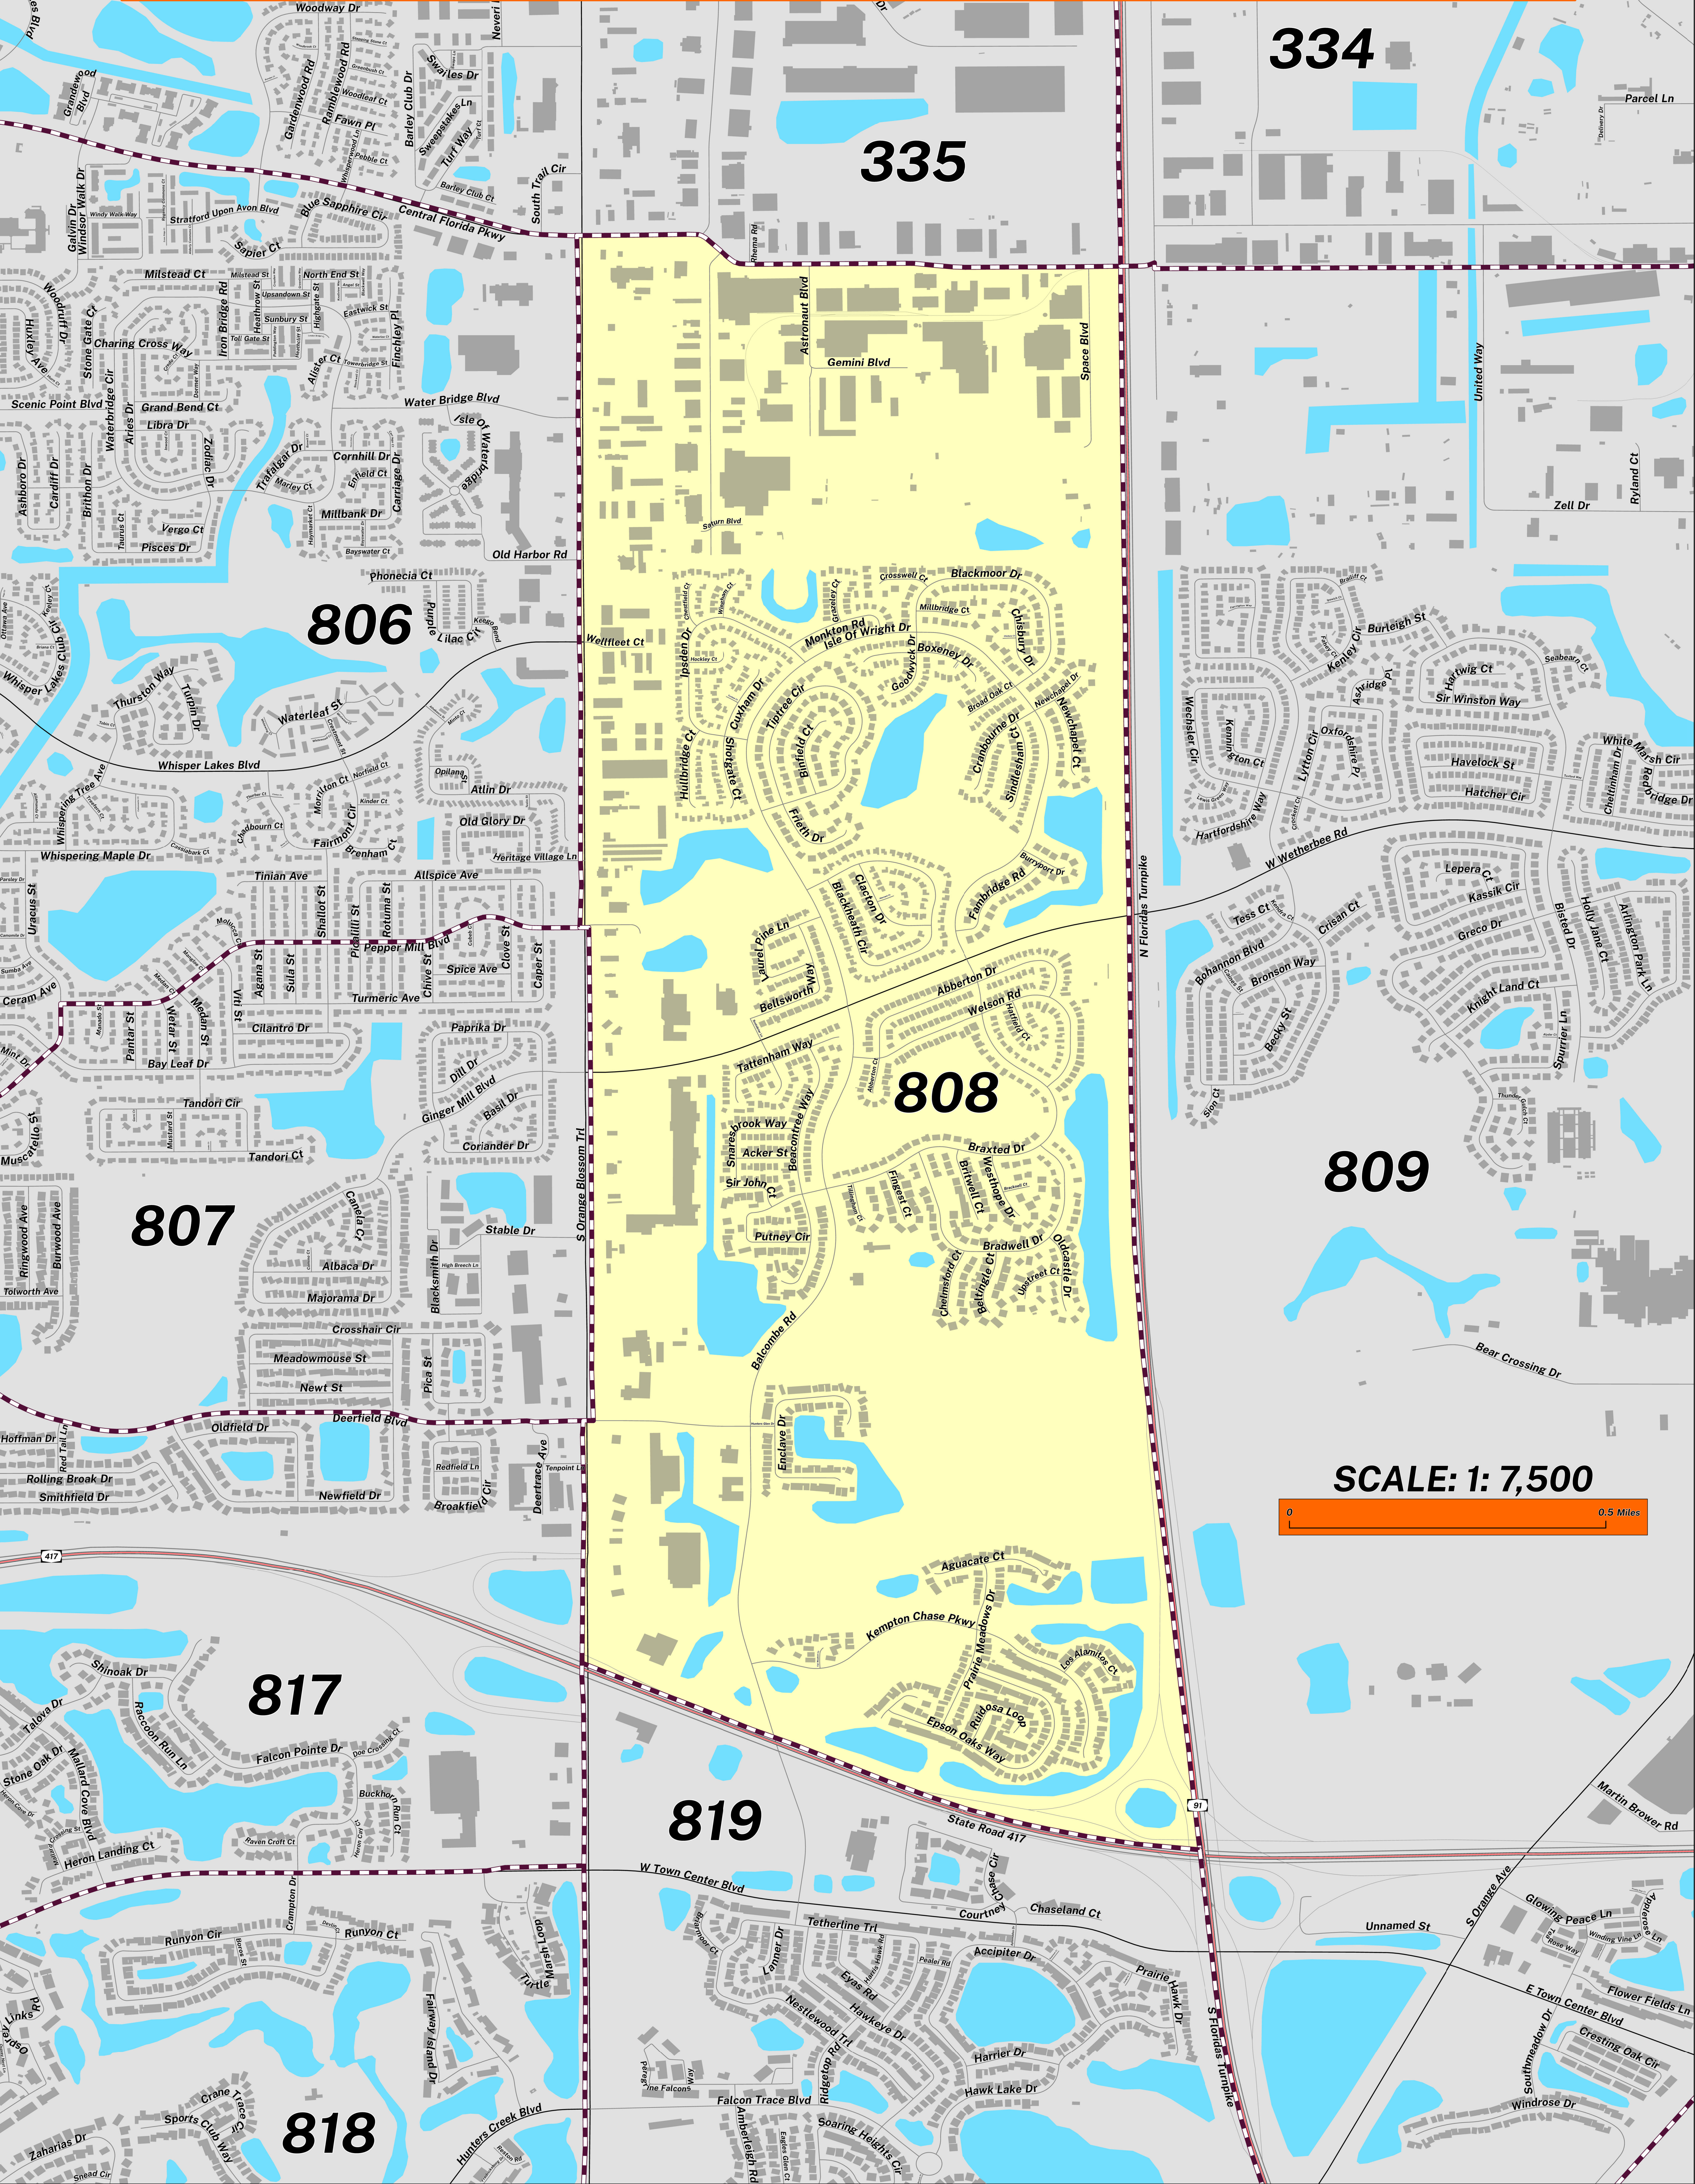

CREATED ON: 04/14/2026

POLLING PLACE ALL SAINTS LUTHERAN CHURCH 12601 BALCOMBE RD

PRECINCT 808

Prepared by: Orange County Supervisor of Elections Mapping Department

334

335

806

808

807

809

817

818

819

SCALE: 1: 7,500

The Polling Place for Precinct 808 is All Saints Lutheran Church at 12601 Balcombe Road.

Precinct 808 (2026) northern boundary is Central Florida Parkway. The western boundary is South Orange Blossom Trail. The southern boundary is SR-417. The eastern boundary is SR-91.

Precinct 808S is with district assignments of U.S. Congress 9, State Senate 25, State House 44, County Commission 8, School Board 3, and Soil & Water 3.

For more detailed views of other county and municipal precincts, [visit the District and Precinct Maps page](#). For more information about precinct boundaries, contact the [Orange County Supervisor of Elections office](#).

This map was produced by the Orange County Supervisor of Elections Mapping Department. Additional voter information can be found [on our website](#).