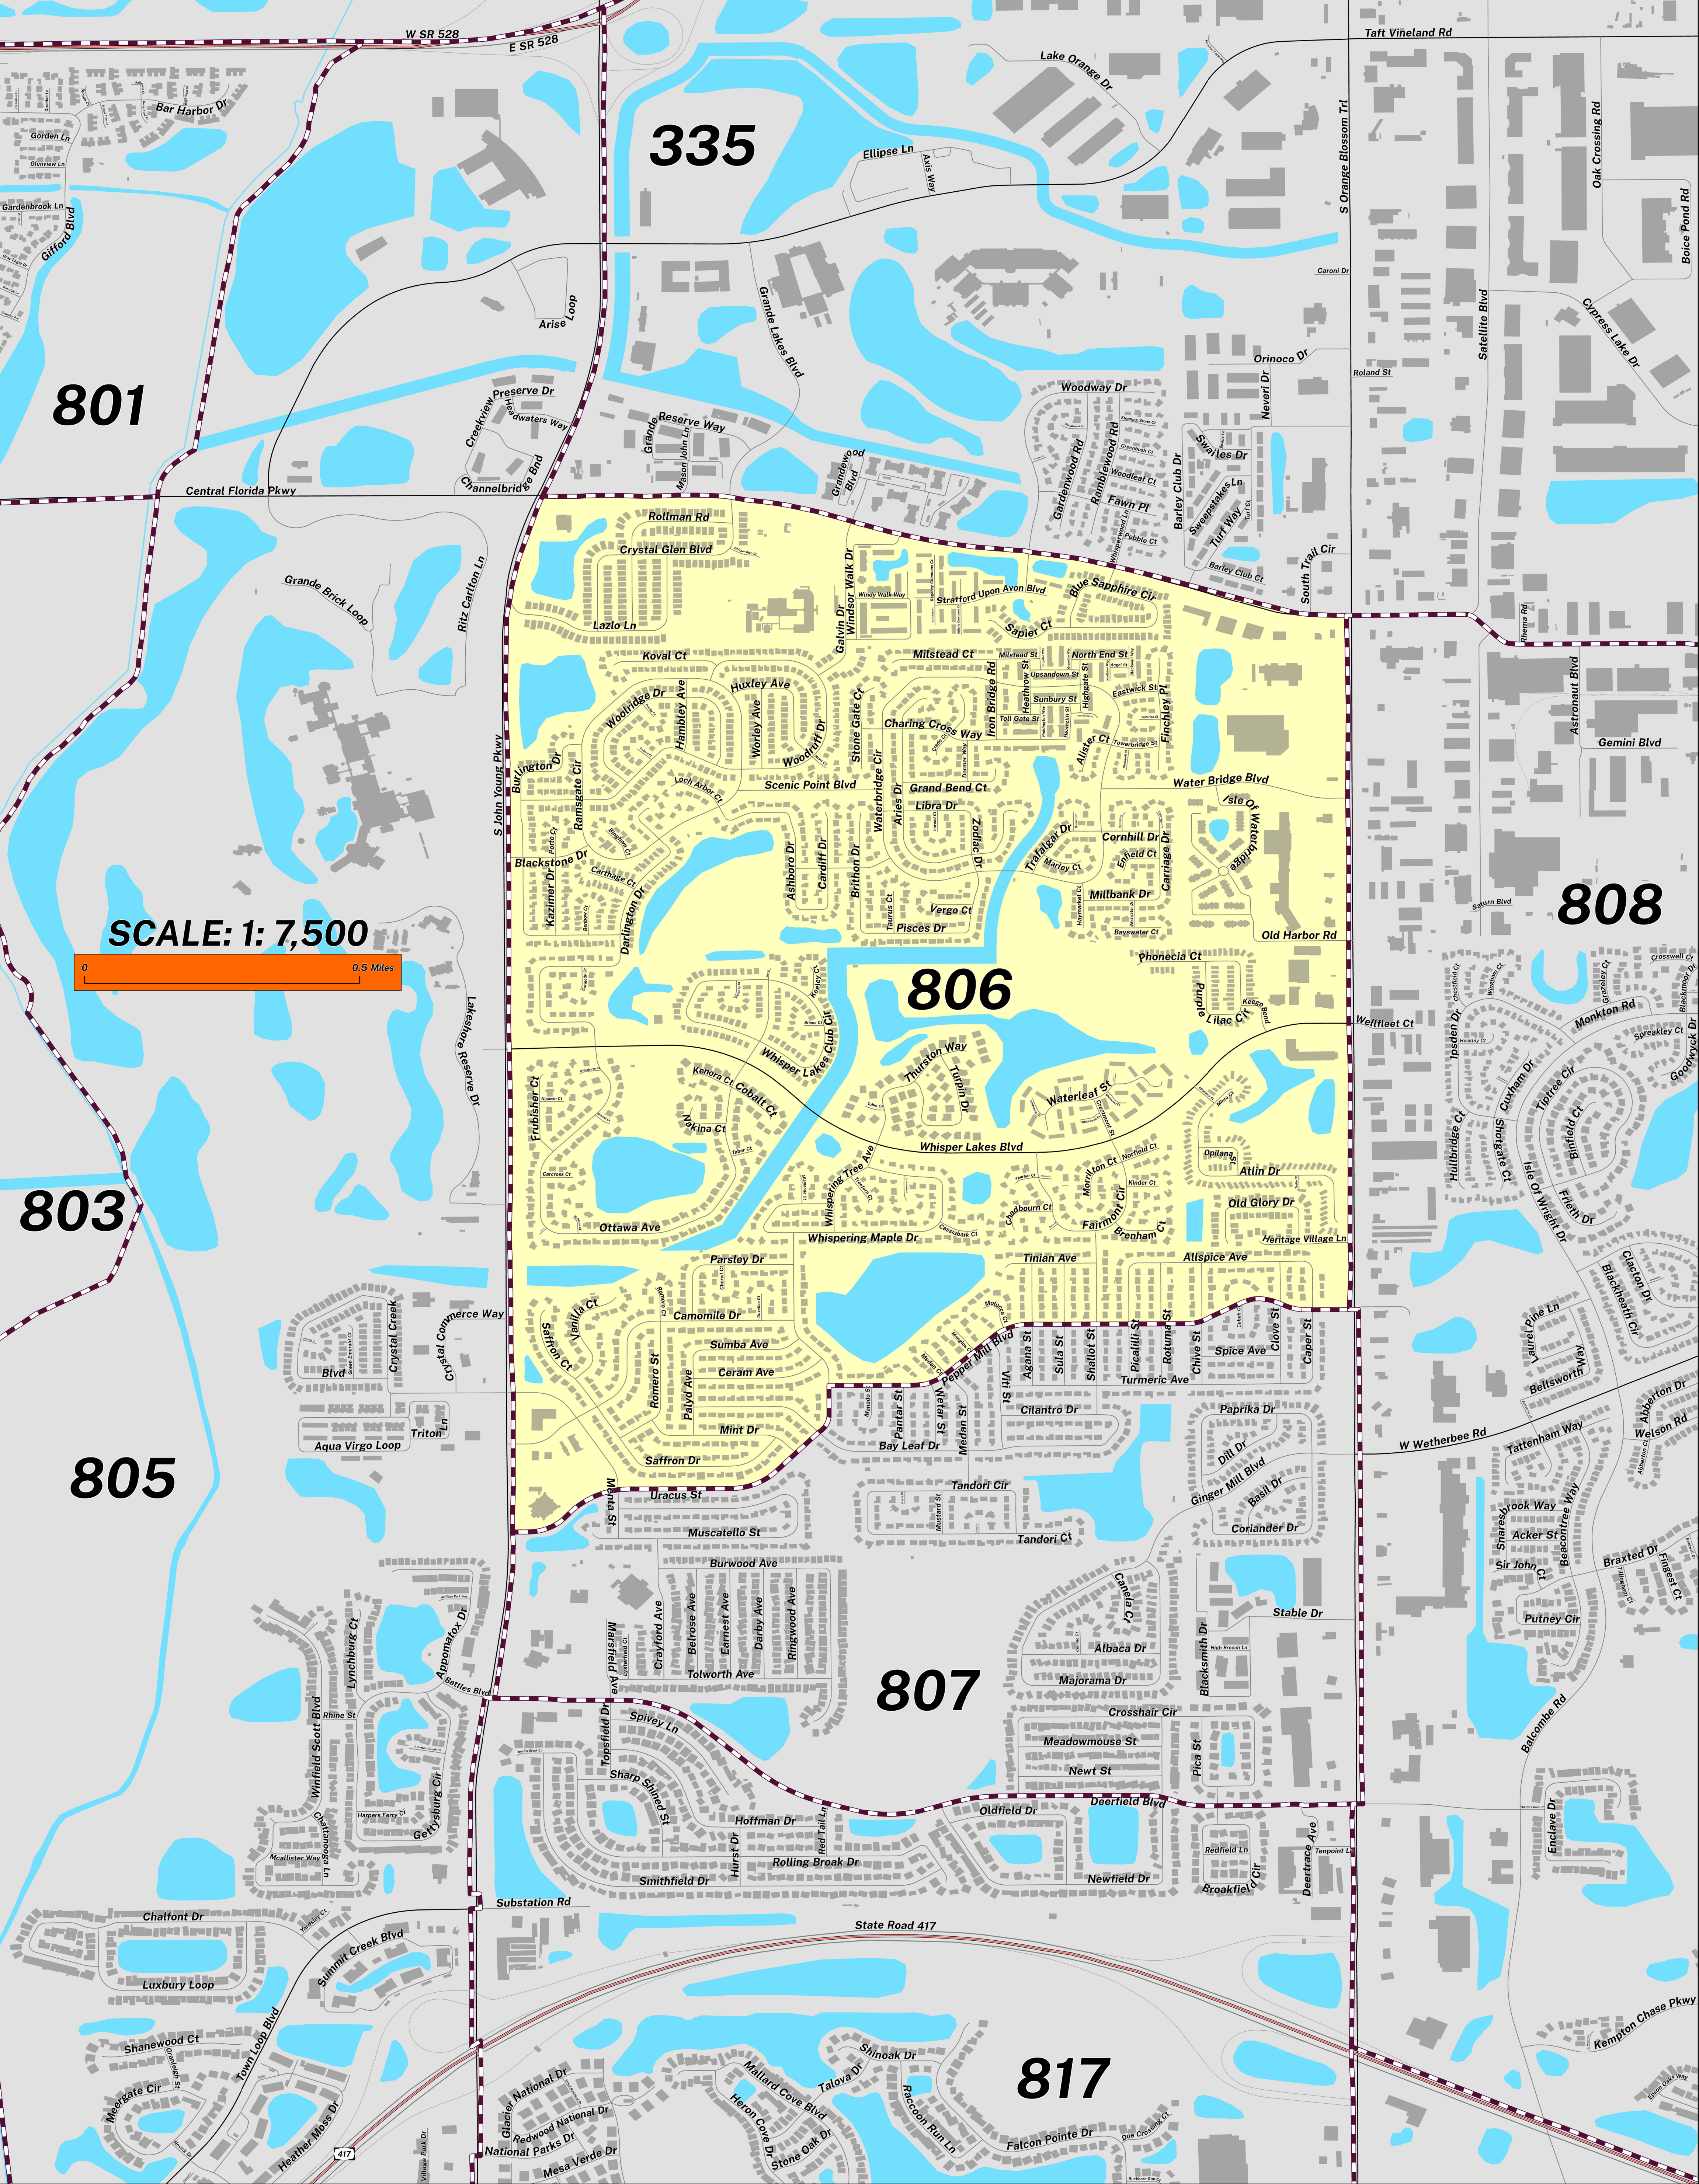

CREATED ON: 04/14/2026

POLLING PLACE VICTORIA CHURCH 12355 S JOHN YOUNG PKWY PRECINCT 806

Prepared by: Orange County Supervisor of Elections Mapping Department

SCALE: 1: 7,500

The Polling Place for Precinct 806 is Victoria Church at 12355 S John Young Parkway.

Precinct 806 (2026) northern boundary follows along Central Florida Parkway. The western boundary is South John Young Parkway. The southern boundary follows along Uracus Street and continues onto Pepper Mill Boulevard. The eastern boundary is South Orange Blossom Trail.

Precinct 806S is with district assignments of U.S. Congress 9, State Senate 25, State House 44, County Commission 8, School Board 3, and Soil & Water 3.

For more detailed views of other county and municipal precincts, [visit the District and Precinct Maps page](#). For more information about precinct boundaries, contact the [Orange County Supervisor of Elections office](#).

This map was produced by the Orange County Supervisor of Elections Mapping Department. Additional voter information can be found [on our website](#).