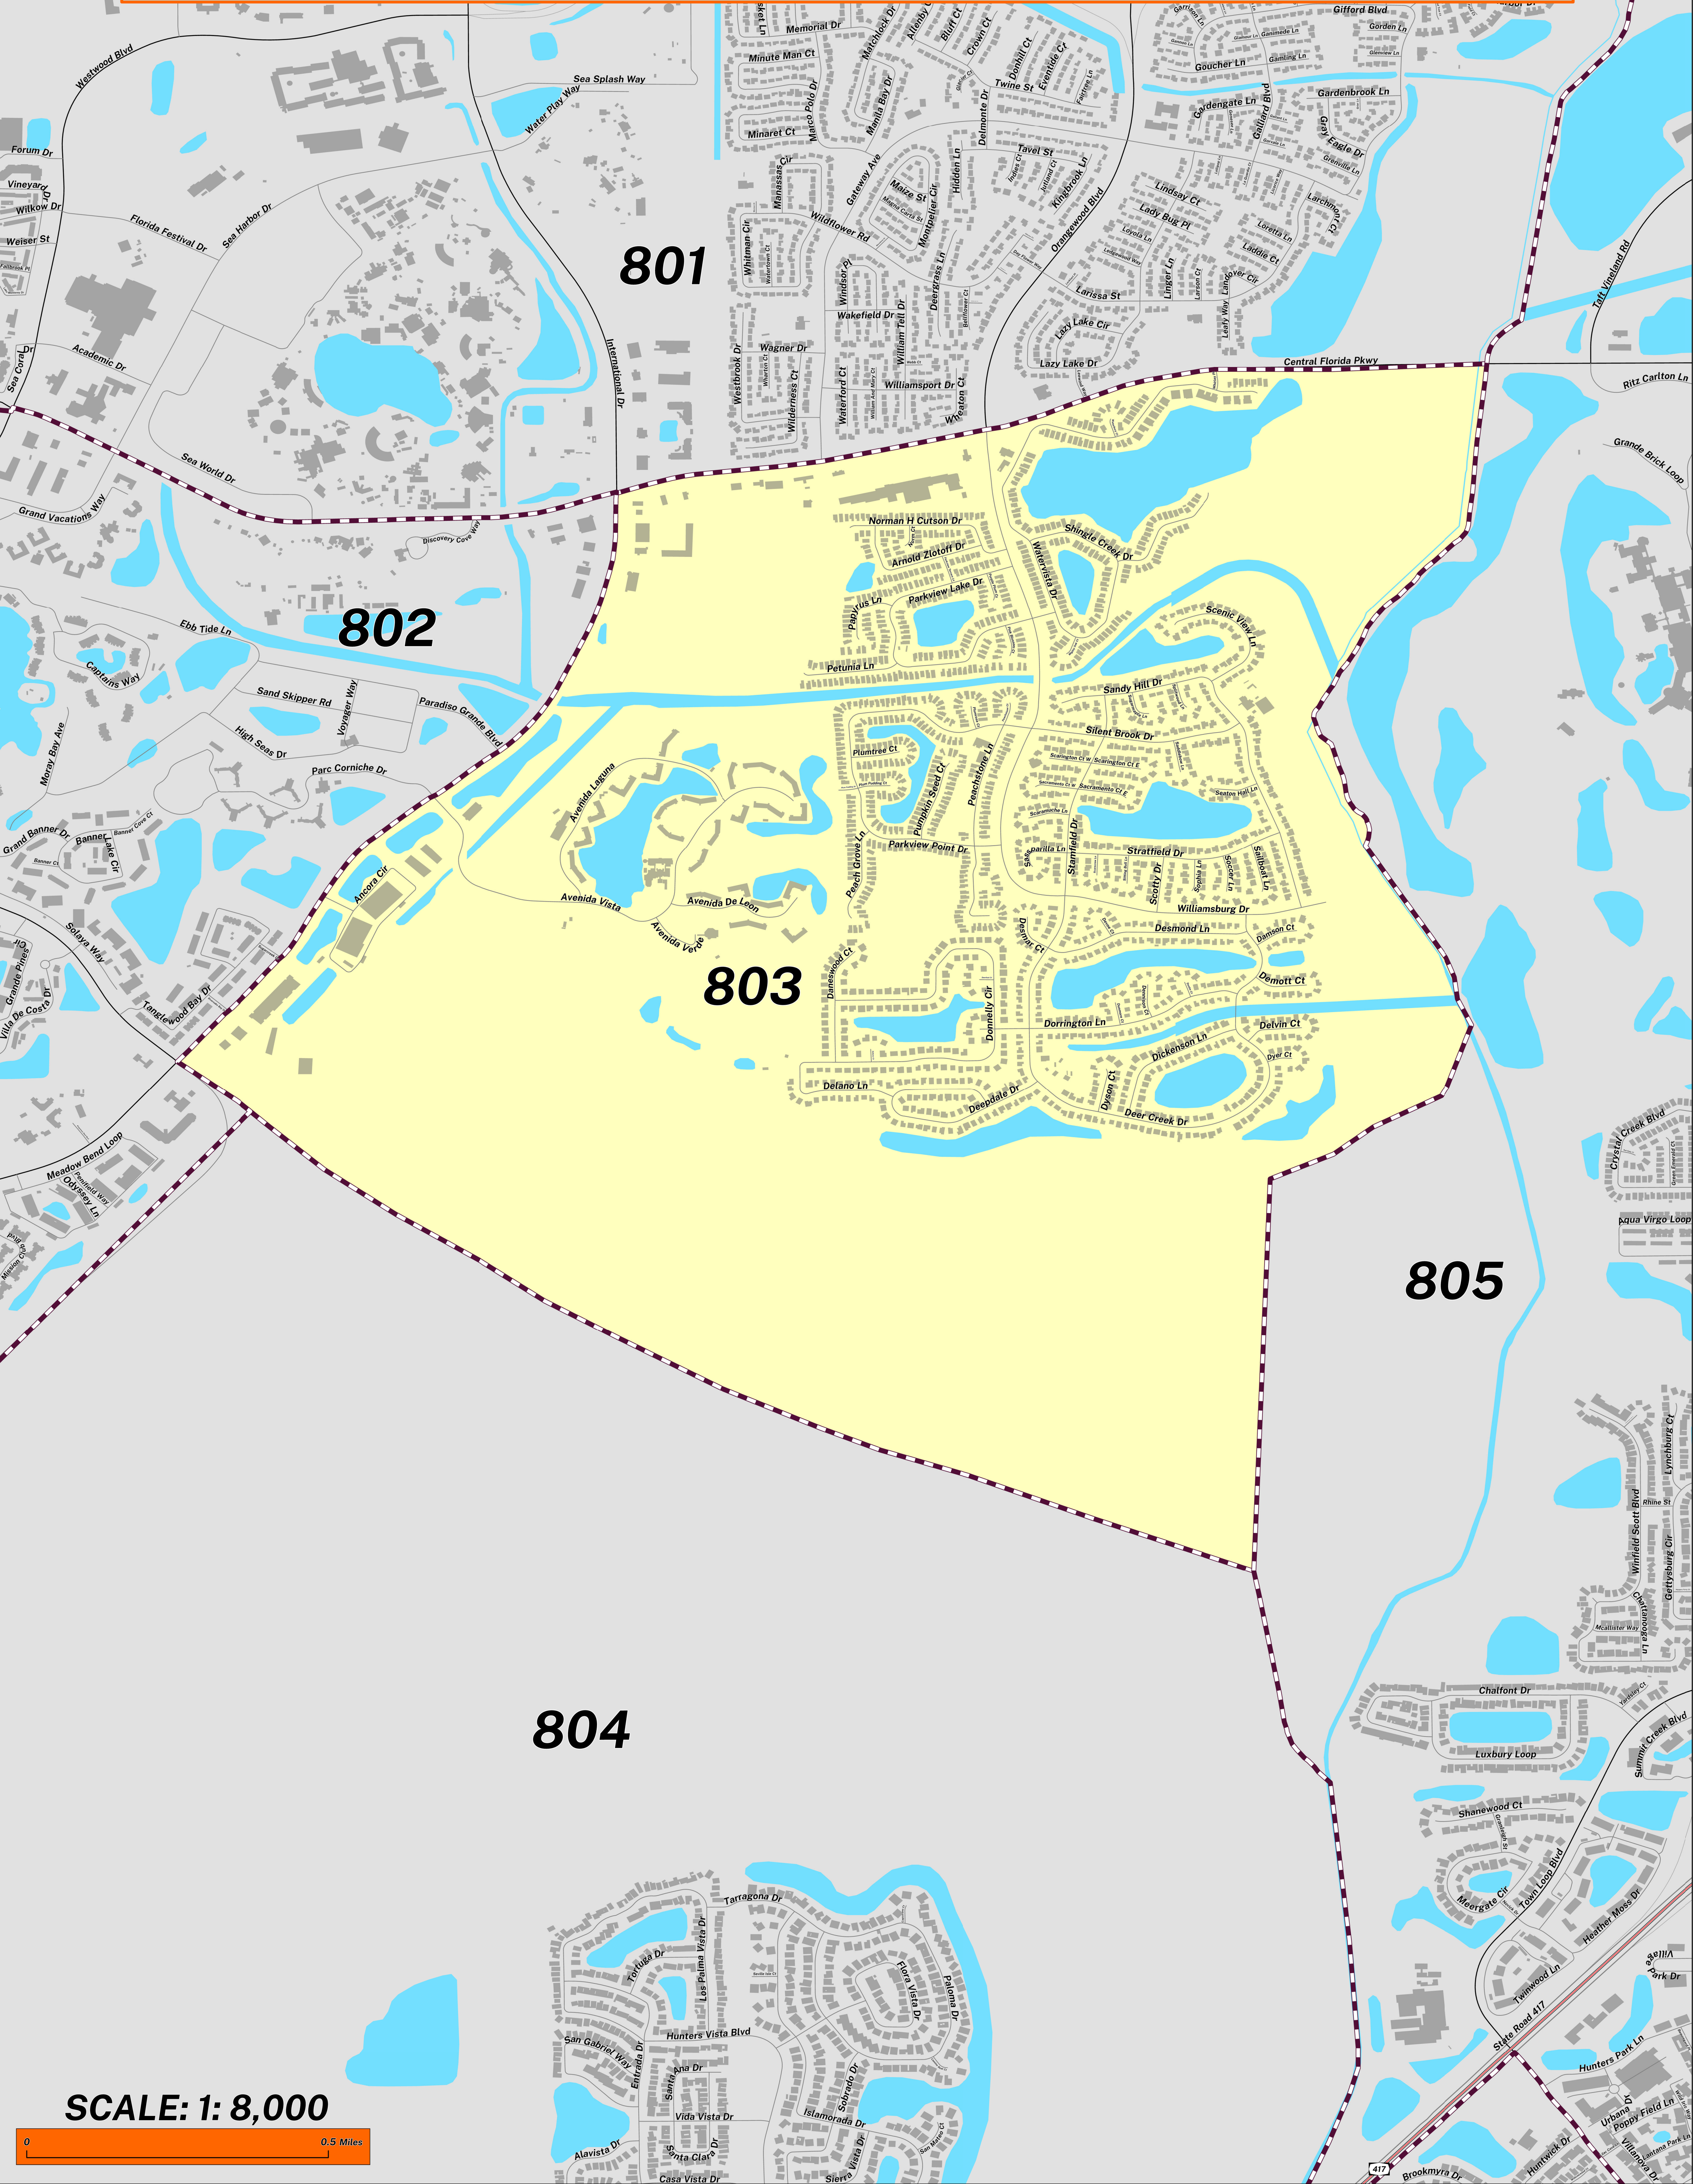

CREATED ON: 04/13/2026

POLLING PLACE SOMERSET VILLAGE CLUBHOUSE 11425 SANDY HILL DR

PRECINCT 803

Prepared by: Orange County Supervisor of Elections Mapping Department

SCALE: 1: 8,000

The Polling Place for Precinct 803 is Somerset Village Clubhouse at 11425 Sandy Hill Drive.

Precinct 803 (2026) northern boundary is Central Florida Parkway. The western boundary is International Drive. The southern boundary extends from Westwood Boulevard in a southeast direction. The eastern boundary runs east of Sandy Hill Drive and Deer Creek Drive.

Precinct 803S is with district assignments of U.S. Congress 9, State Senate 25, State House 44, County Commission 8, School Board 3, and Soil & Water 1.

For more detailed views of other county and municipal precincts, [visit the District and Precinct Maps page](#). For more information about precinct boundaries, contact the [Orange County Supervisor of Elections office](#).

This map was produced by the Orange County Supervisor of Elections Mapping Department. Additional voter information can be found [on our website](#).