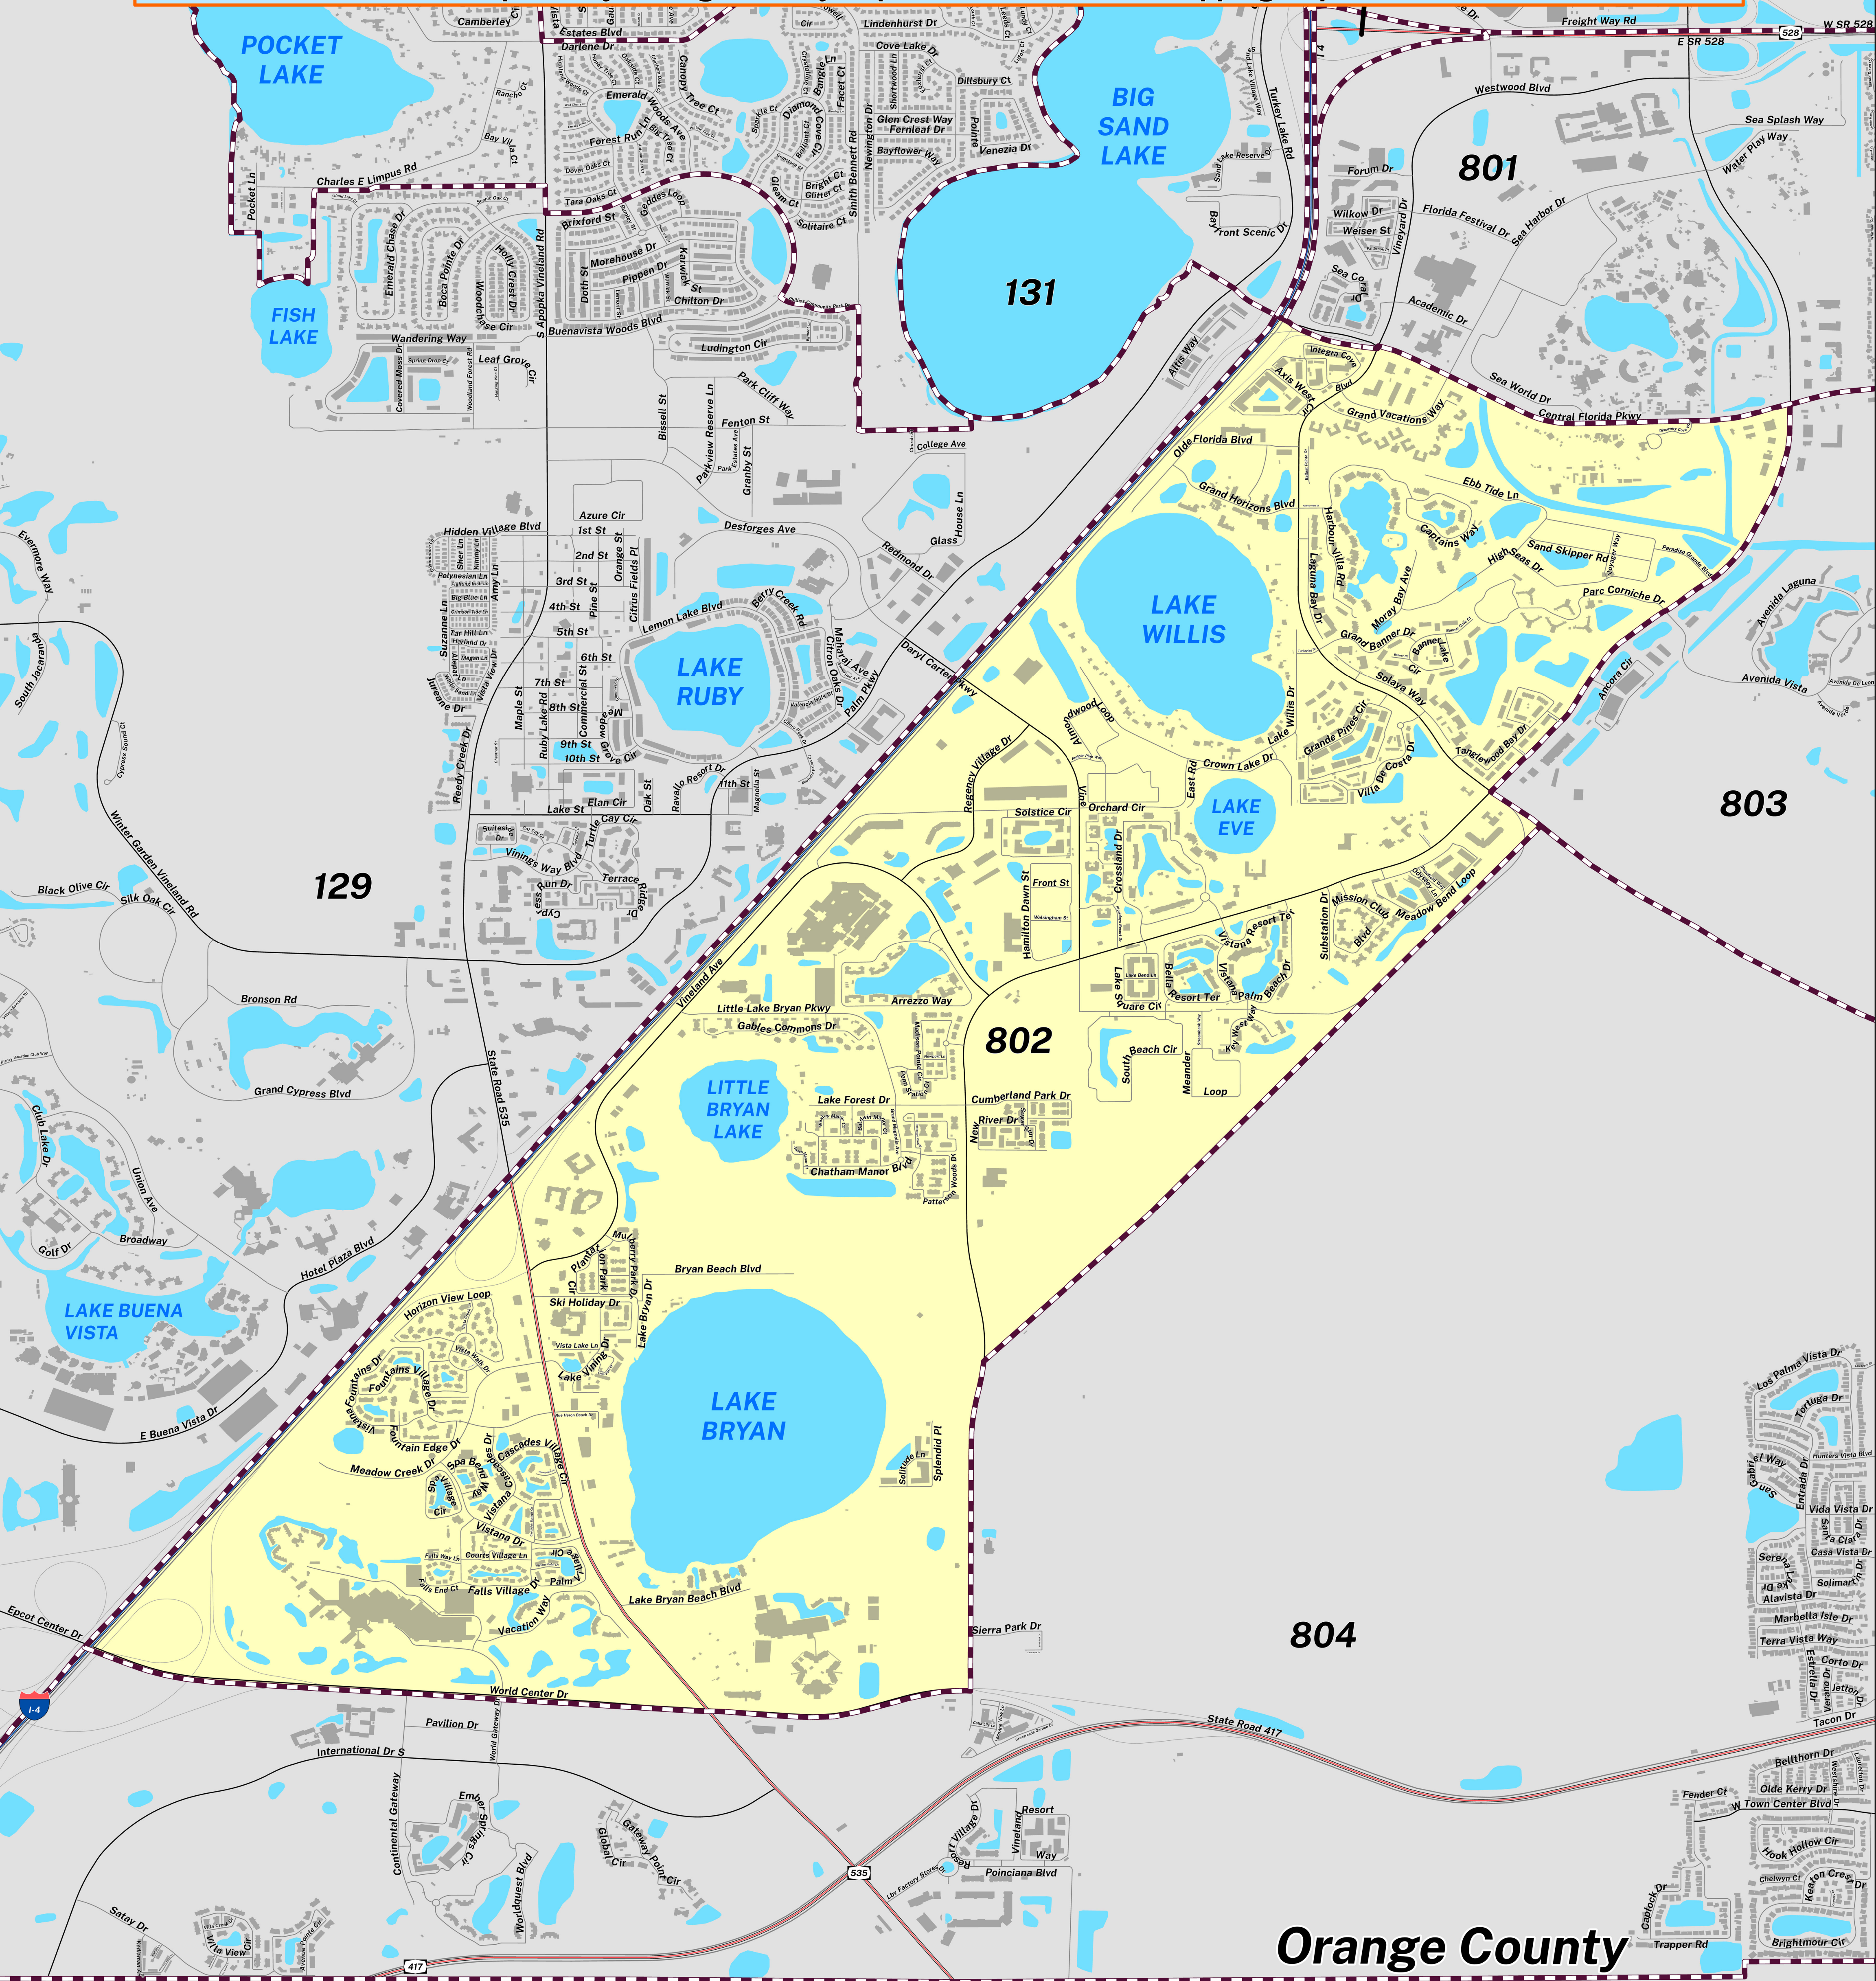

CREATED ON: 04/13/2026

POLLING PLACE CENTRAL PARKWAY BAPTIST CHURCH 5281 CENTRAL FLORIDA PKWY

PRECINCT 802

Prepared by: Orange County Supervisor of Elections Mapping Department

Orange County
Osceola County

SCALE: 1:13,000

The Polling Place for Precinct 802 is Central Parkway Baptist Church at 5281 Central Florida Parkway.

Precinct 802 (2026) northern boundary is Central Florida Parkway. The western boundary is I-4. The southern boundary is World Center Drive. The eastern boundary follows along Westwood Boulevard, south of Meander Loop and extends to International Drive.

Precinct 802 contains sub precincts of:

802A is with district assignments of U.S. Congress 9, State Senate 25, State House 44, County Commission 8, School Board 3, and Soil & Water 1.

802B is with district assignments of U.S. Congress 9, State Senate 25, State House 44, County Commission 8, School Board 4, and Soil & Water 1.

This map was produced by the Orange County Supervisor of Elections Mapping Department. Additional voter information can be found [on our website](#).