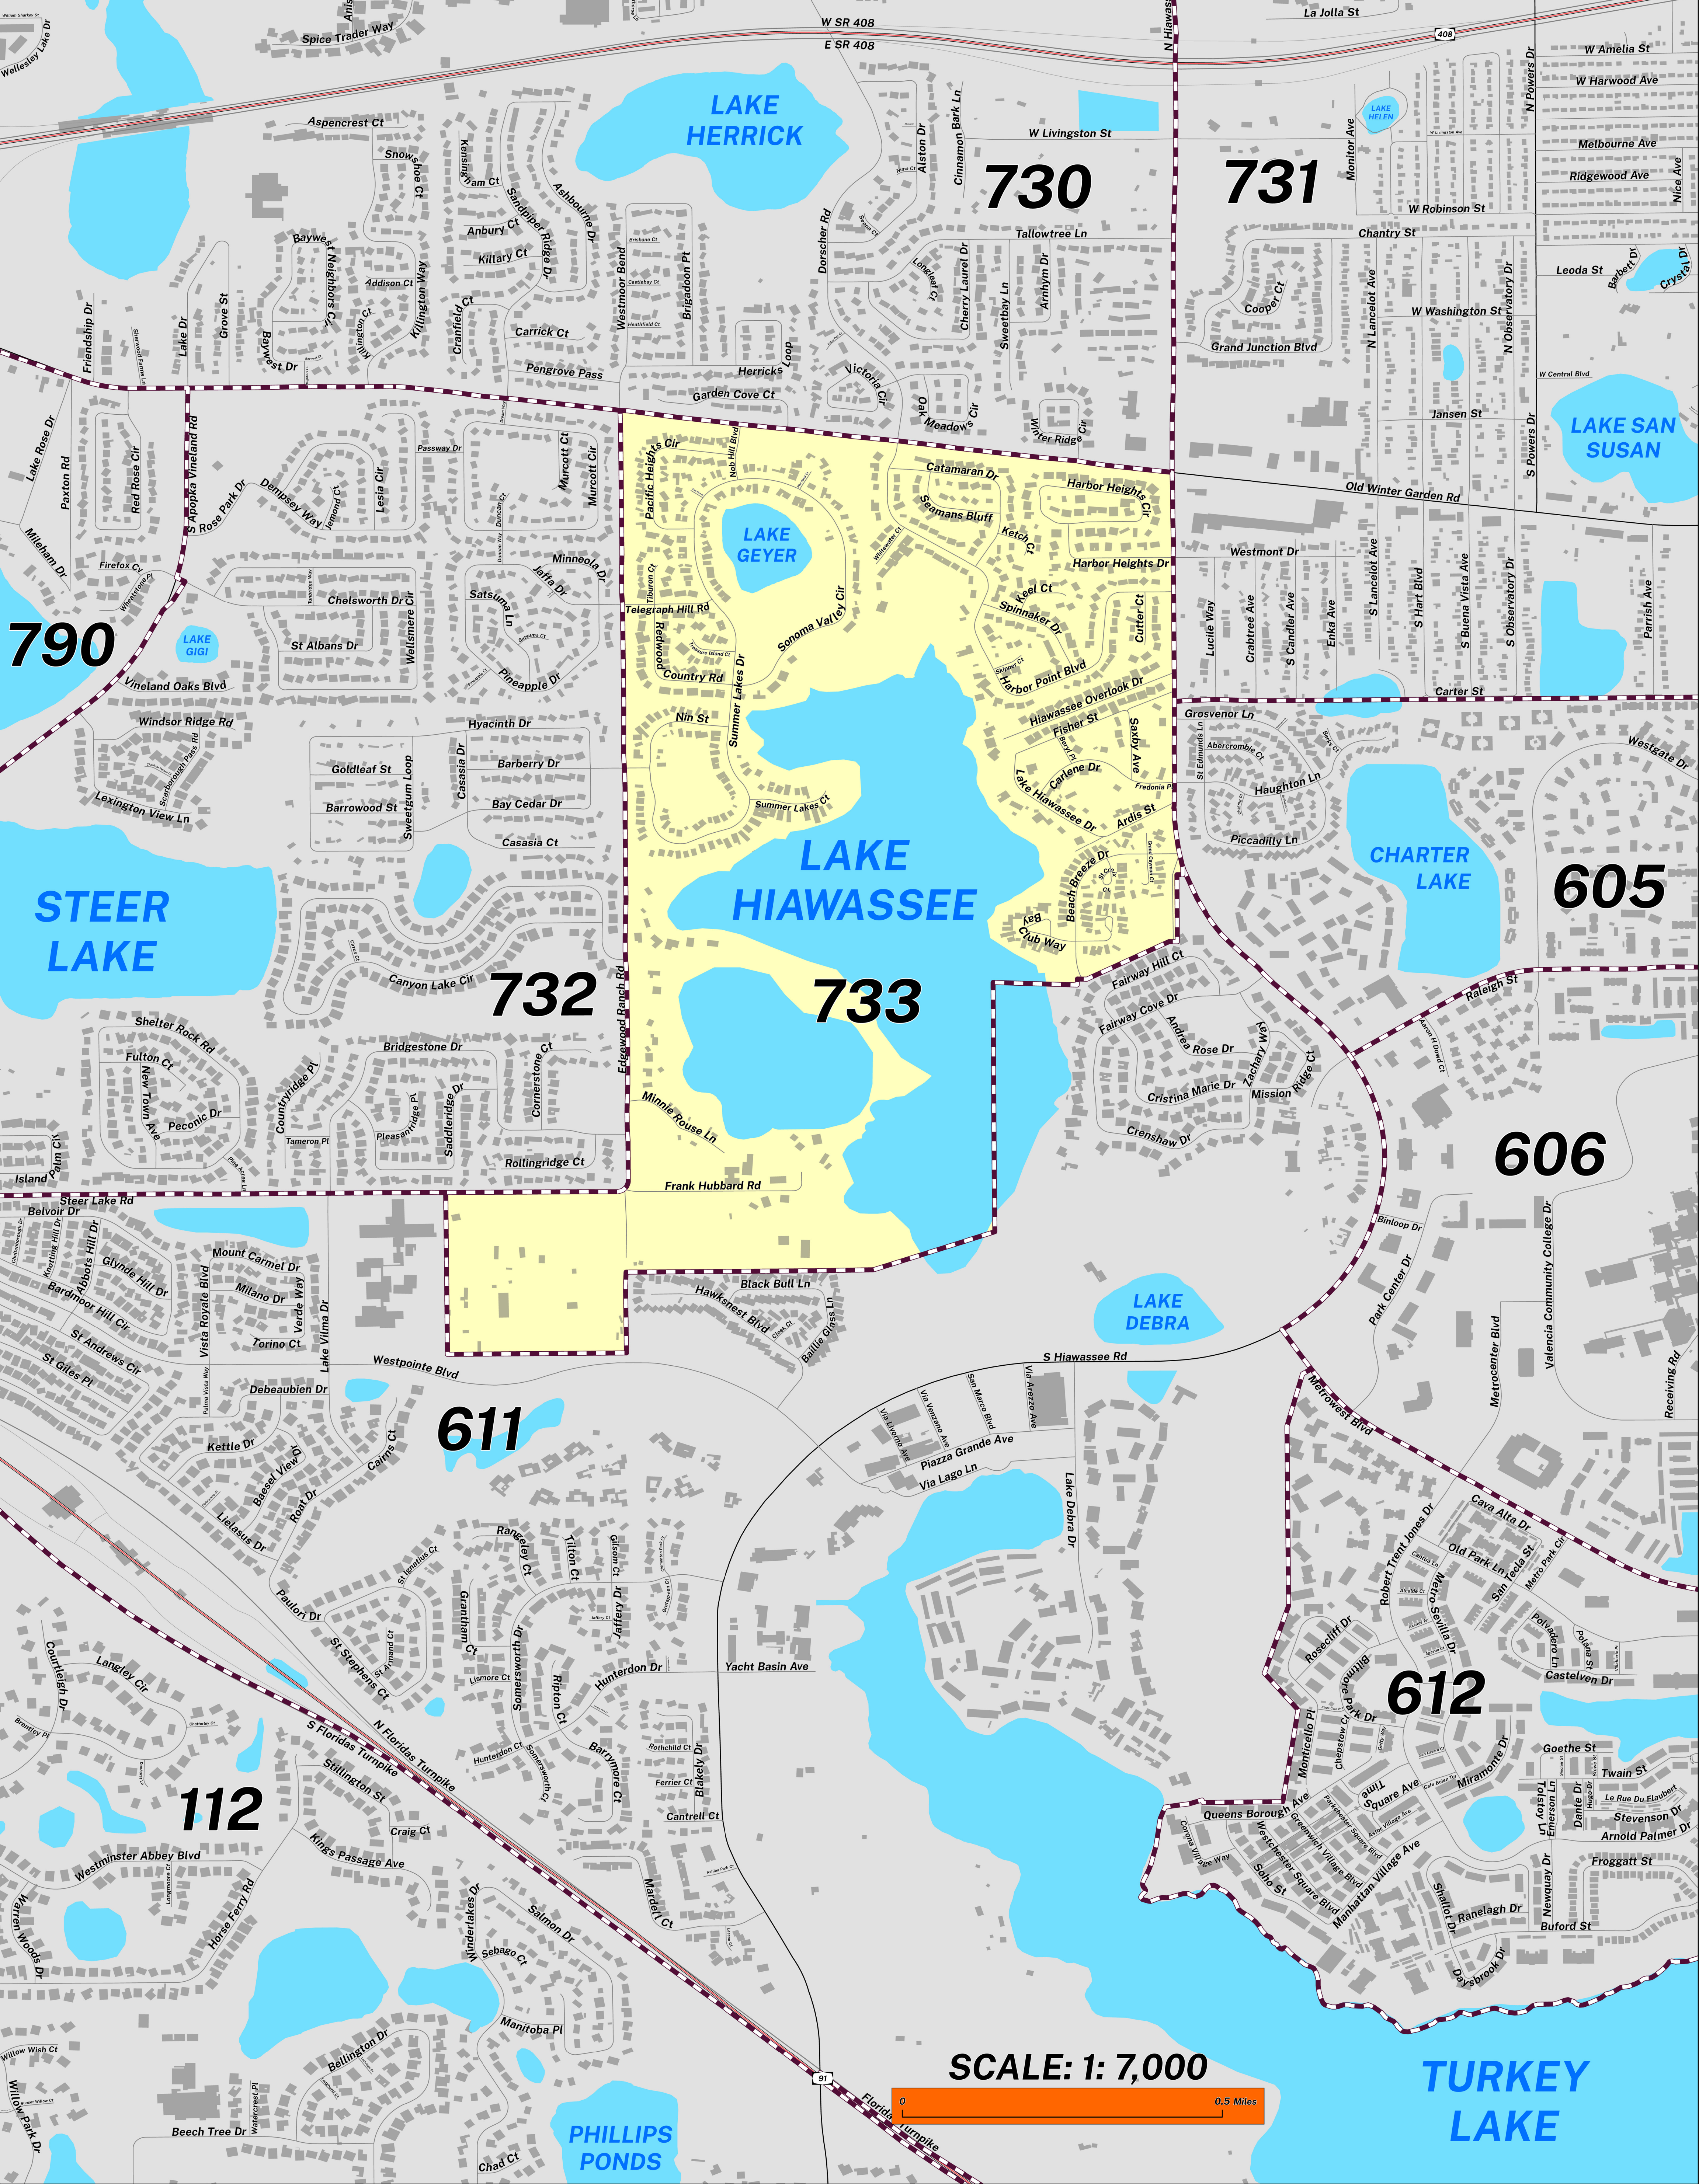

CREATED ON: 04/13/2026

POLLING PLACE METROWEST GOLF CLUB 2100 S HIAWASSEE RD

PRECINCT 733

Prepared by: Orange County Supervisor of Elections Mapping Department

SCALE: 1: 7,000

The Polling Place for Precinct 733 is Metrowest Golf Club at 2100 S Hiwassee Road.

Precinct 733 (2026) northern boundary is Old Winter Garden Road. The western boundary follows along Edgewood Ranch Road, Steer Lake Road and extends north of Westpointe Boulevard. The southern boundary extends north of Westpointe Boulevard, north of Black Bull Lane. The southern boundary continues on the southeast shore of Lake Hiwassee, extends in between Fairway Hill Court and Marvista Court. The eastern boundary is South Hiwassee Road.

Precinct 733S is with district assignments of U.S. Congress 10, State Senate 15, State House 41, County Commission 7, School Board 4, and Soil & Water 3.

For more detailed views of other county and municipal precincts, [visit the District and Precinct Maps page](#). For more information about precinct boundaries, contact the [Orange County Supervisor of Elections office](#).

This map was produced by the Orange County Supervisor of Elections Mapping Department. Additional voter information can be found [on our website](#).