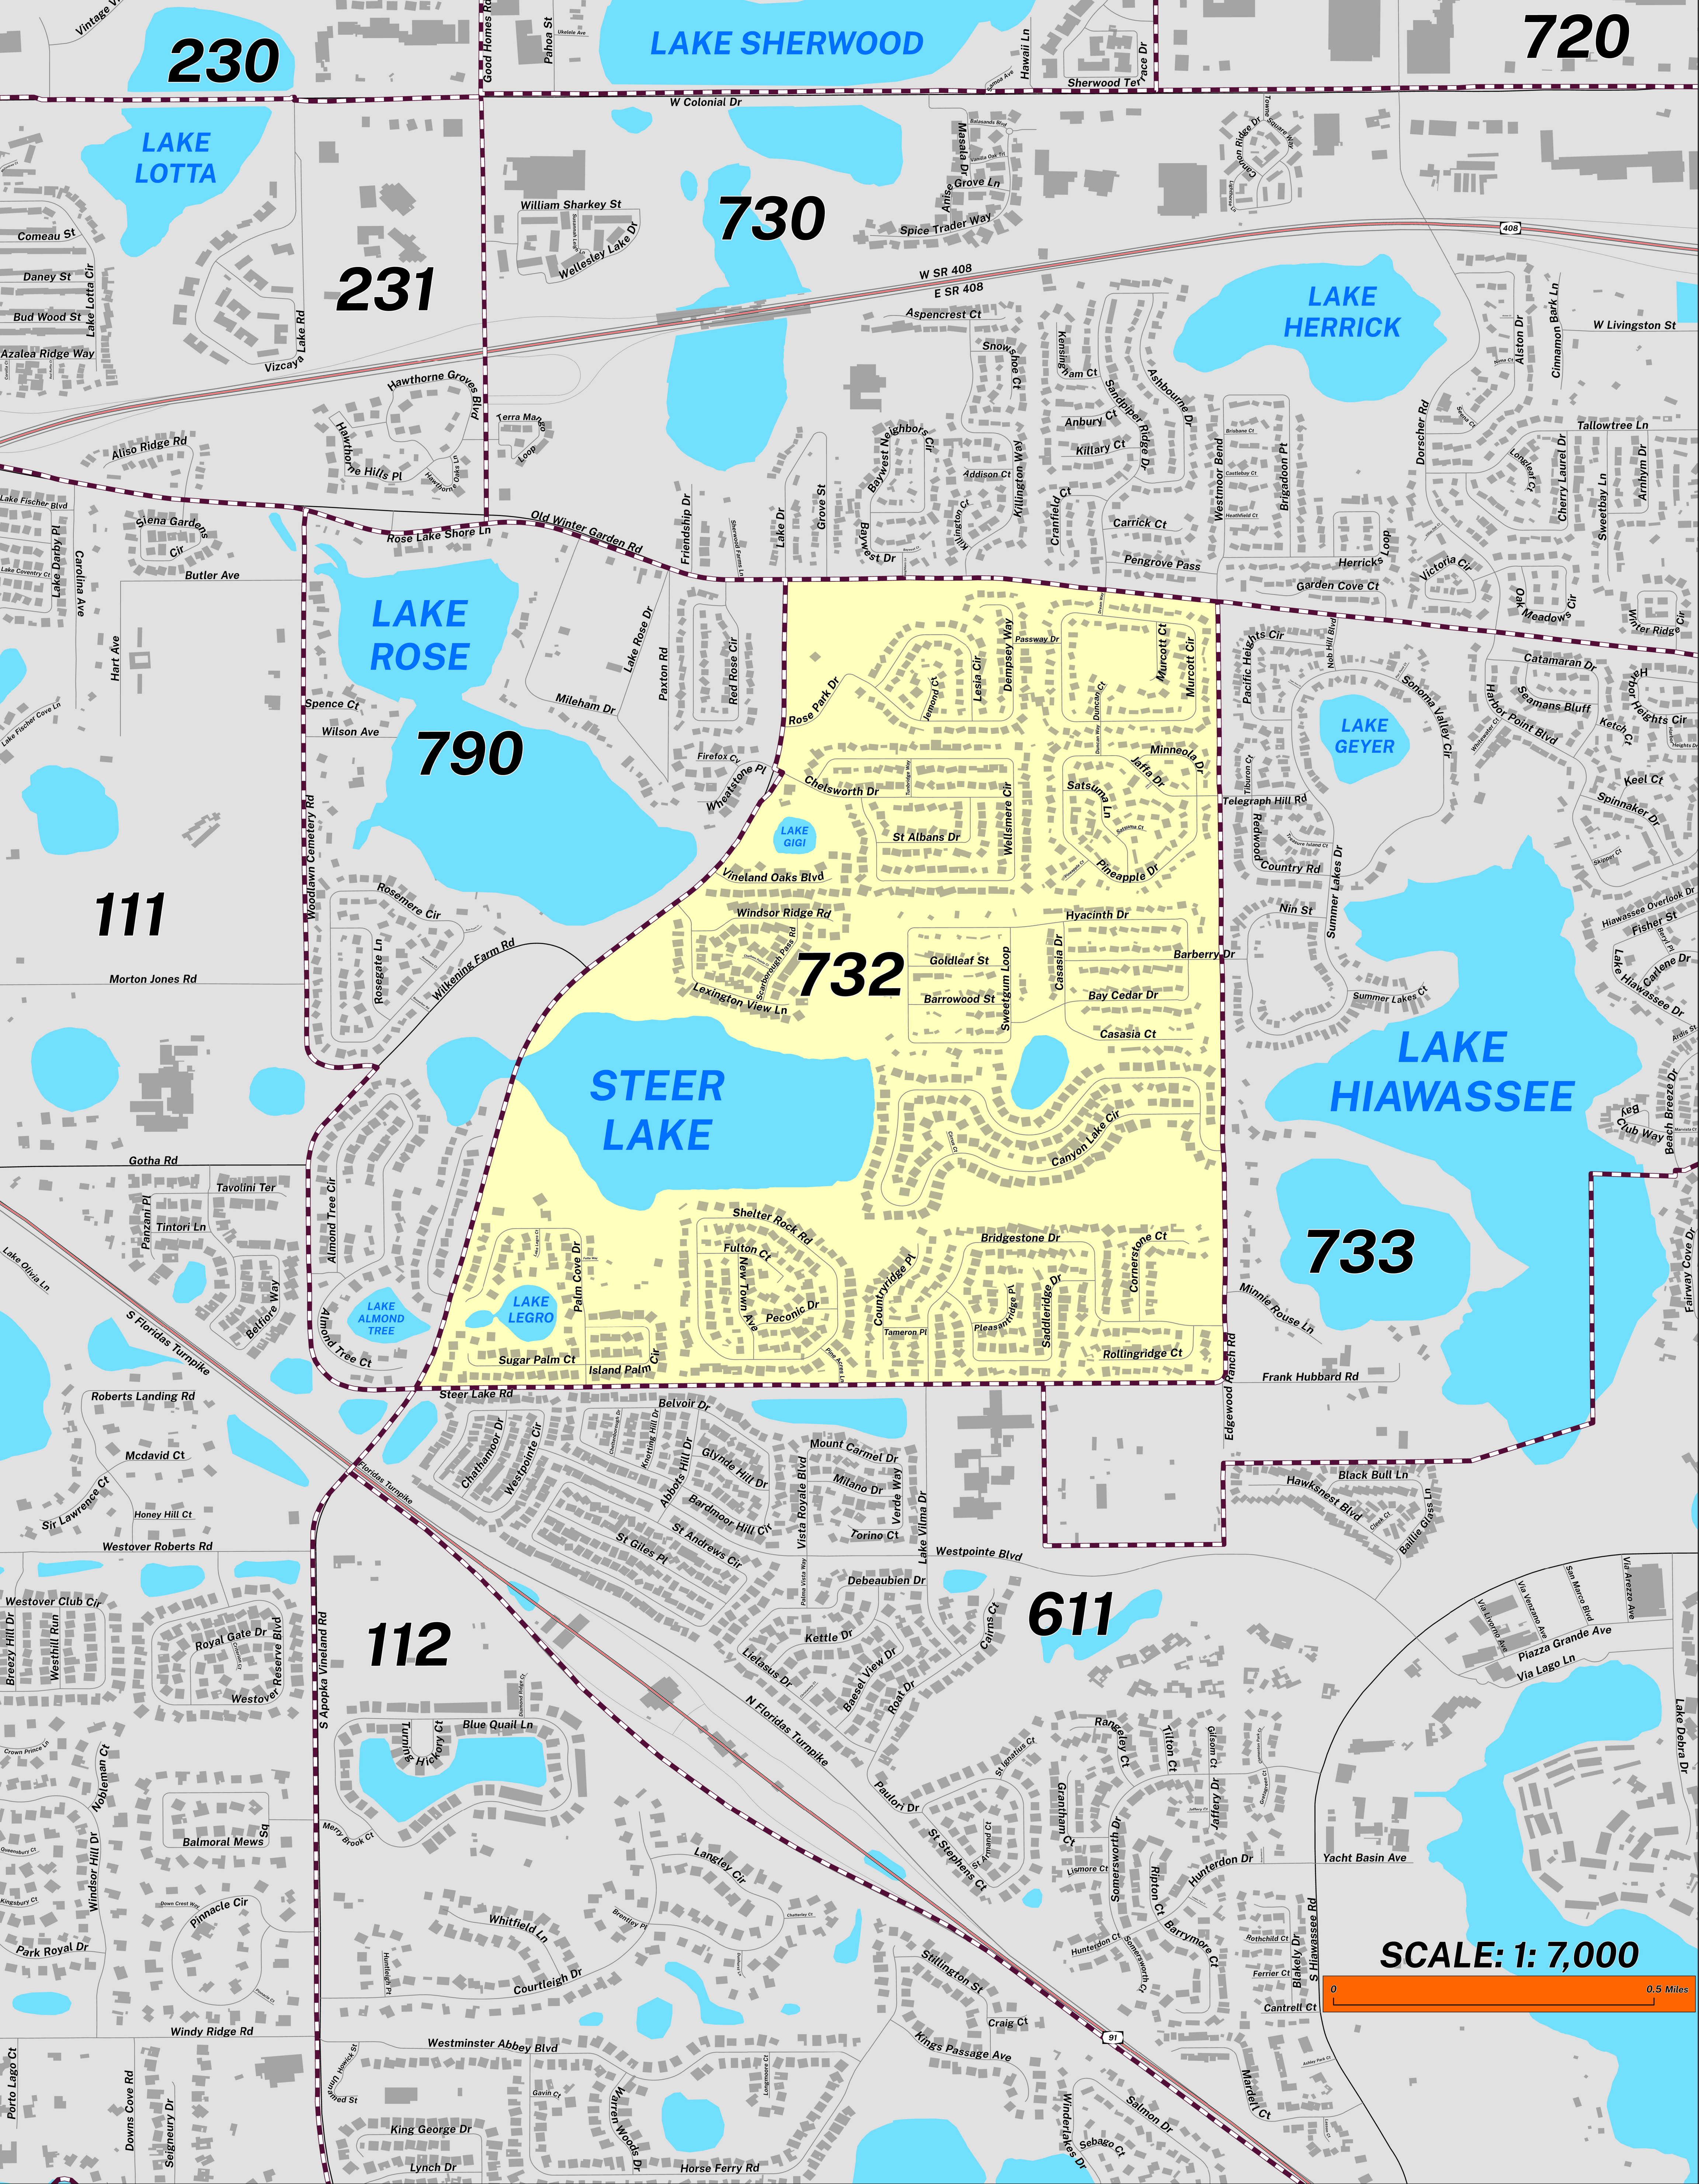

CREATED ON: 04/13/2026

POLLING PLACE QUEST CHURCH 1450 CITRUS OAKS AVE

PRECINCT 732

Prepared by: Orange County Supervisor of Elections Mapping Department

SCALE: 1: 7,000

The Polling Place for Precinct 732 is Quest Church at 1450 Citrus Oaks Avenue.

Precinct 732 (2026) northern boundary is Old Winter Garden Road. The western boundary is South Apopka Vineland Road. The southern boundary is Steer Lake Road. The eastern boundary is Edgewood Ranch Road.

Precinct 732S is with district assignments of U.S. Congress 10, State Senate 15, State House 41, County Commission 7, School Board 4, and Soil & Water 3.

For more detailed views of other county and municipal precincts, [visit the District and Precinct Maps page](#). For more information about precinct boundaries, contact the [Orange County Supervisor of Elections office](#).

This map was produced by the Orange County Supervisor of Elections Mapping Department. Additional voter information can be found [on our website](#).