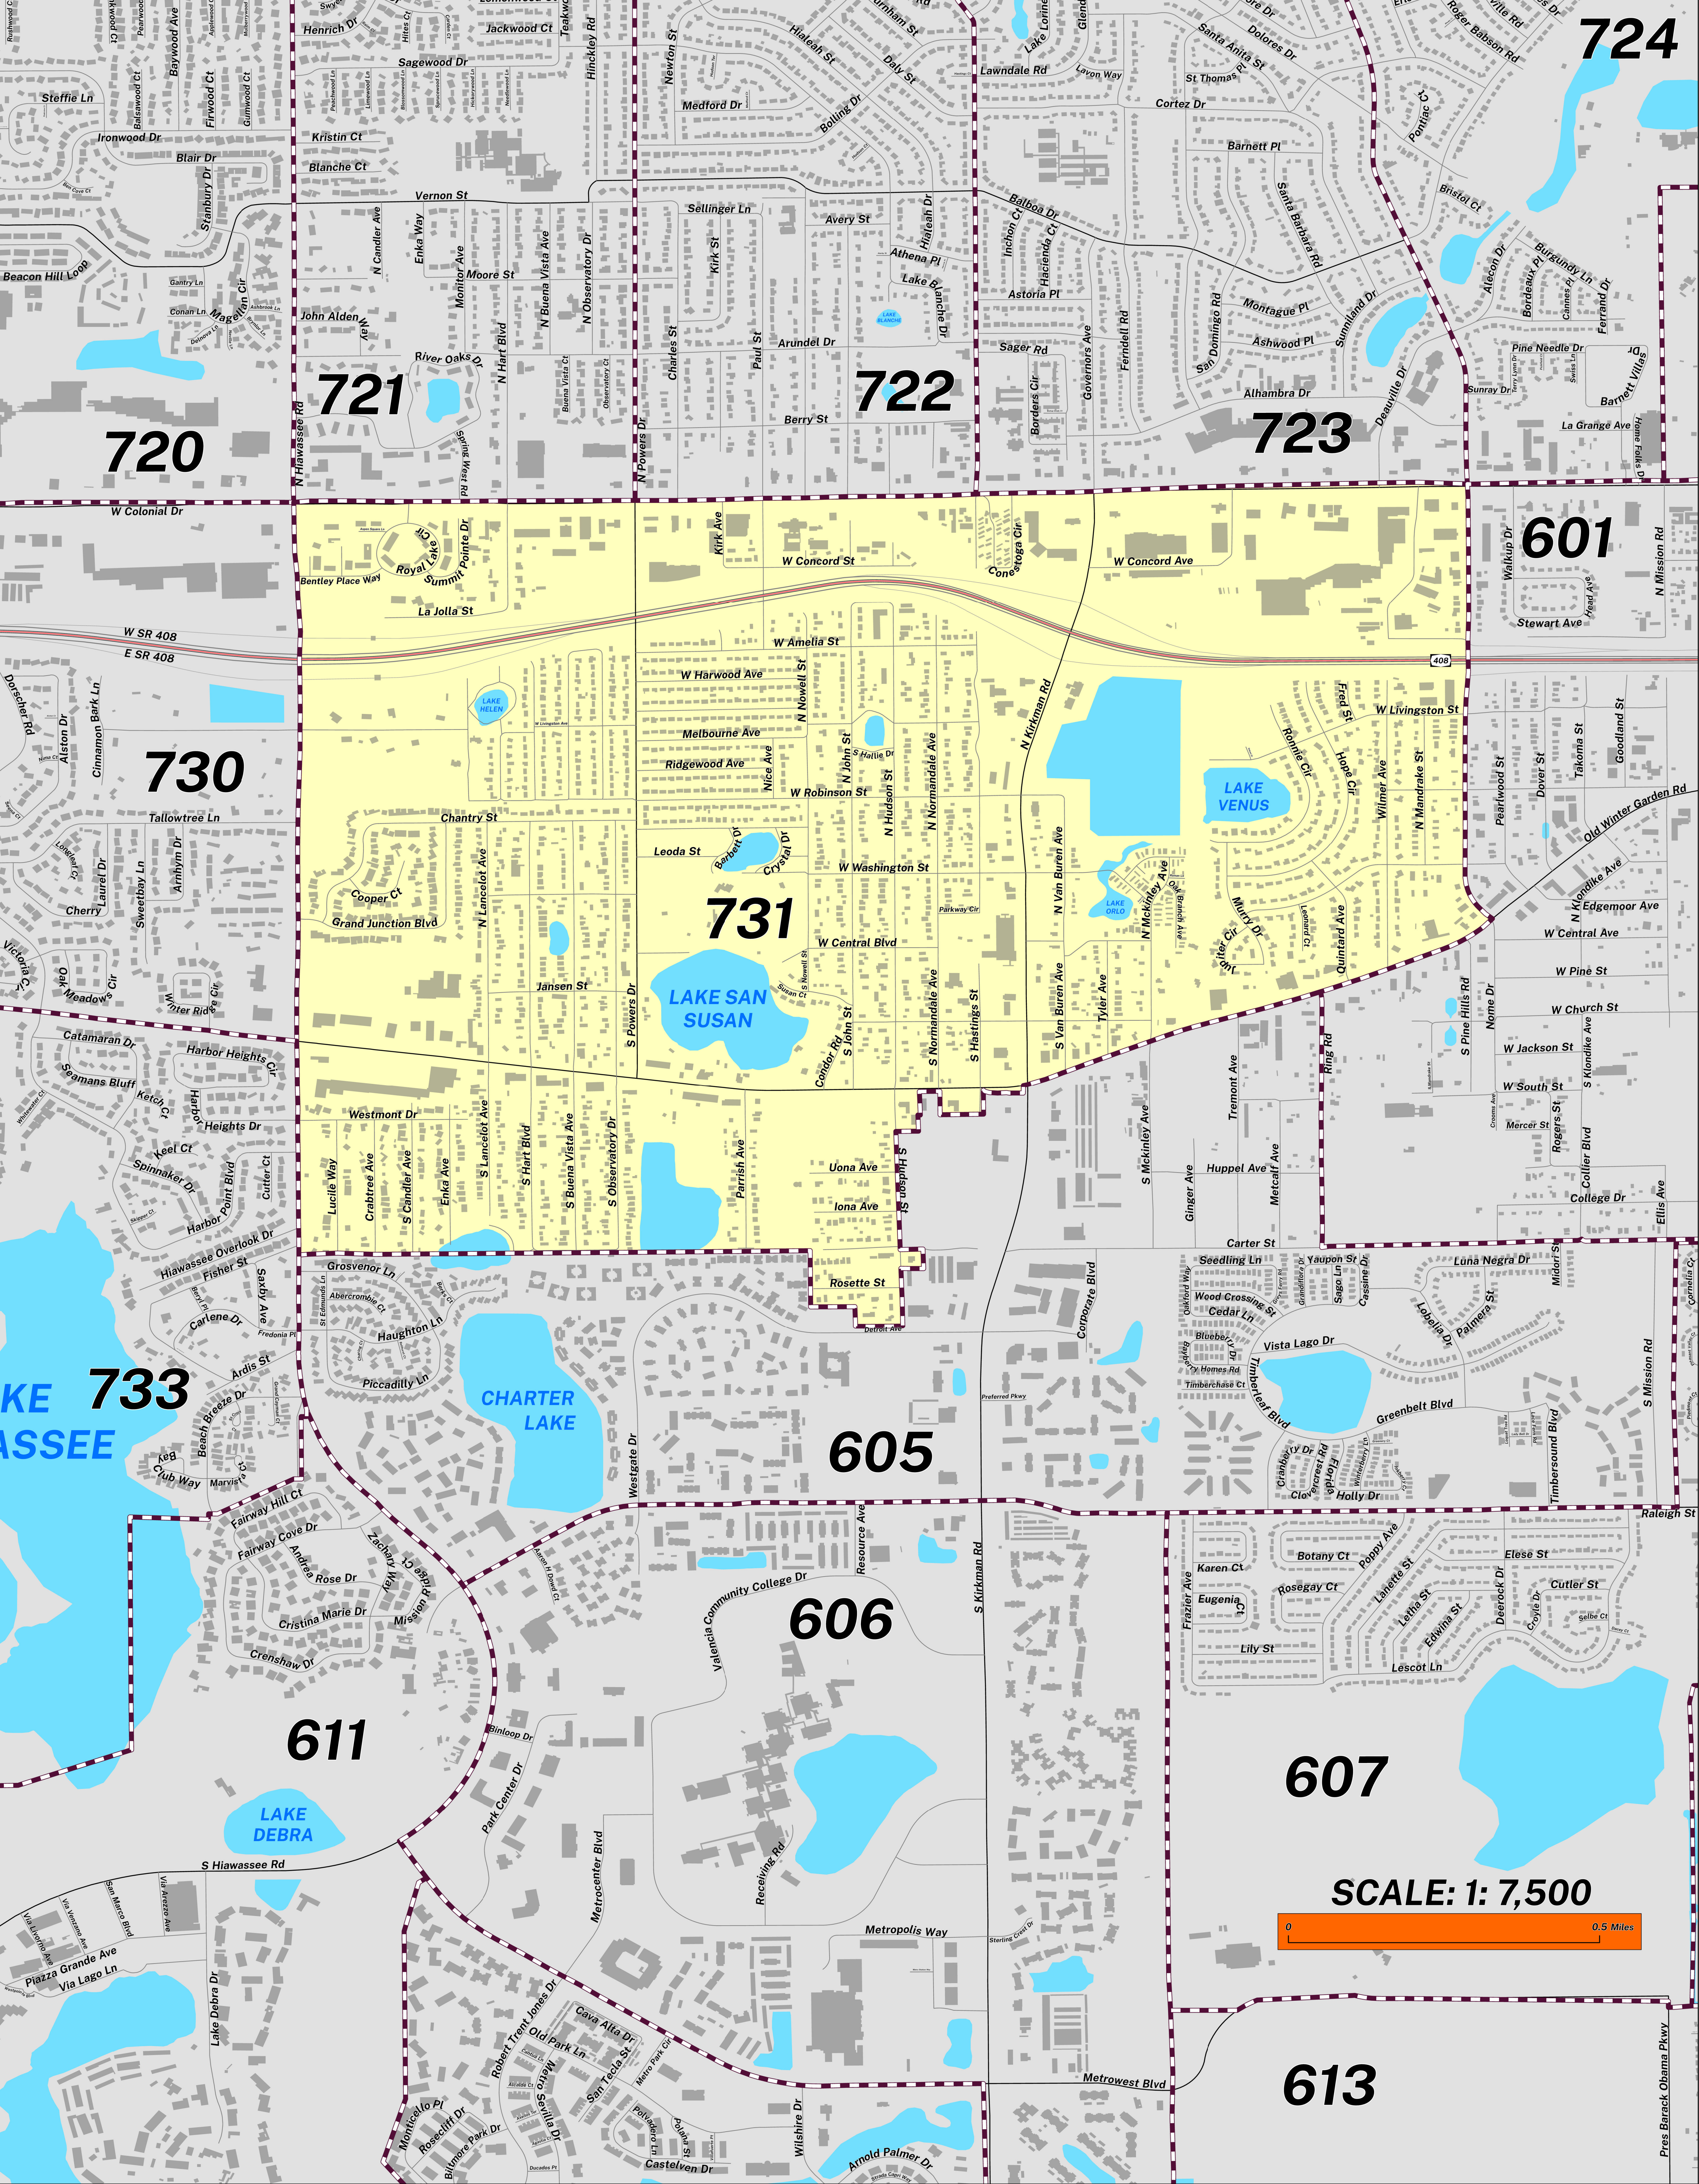

716

CREATED ON: 04/13/2026

POLLING PLACE ORLO VISTA ELEMENTARY SCHOOL 3 S HASTINGS ST PRECINCT 731

Prepared by: Orange County Supervisor of Elections Mapping Department

SCALE: 1: 7,500

The Polling Place for Precinct 731 is Orlo Vista Elementary School at 3 S Hastings Street.

Precinct 731 (2026) northern boundary is West Colonial Drive. The western boundary is Hiawassee Road. The southern boundary extends north of Grosvenor Lane, north of Westgate Drive, extends to Detroit Avenue, South Hudson Street and Old Winter Garden Road. The eastern boundary is North Pine Hills Road.

Precinct 731S is with district assignments of U.S. Congress 10, State Senate 15, State House 41, County Commission 7, School Board 5, and Soil & Water 3.

For more detailed views of other county and municipal precincts, [visit the District and Precinct Maps page](#). For more information about precinct boundaries, contact the [Orange County Supervisor of Elections office](#).

This map was produced by the Orange County Supervisor of Elections Mapping Department. Additional voter information can be found [on our website](#).