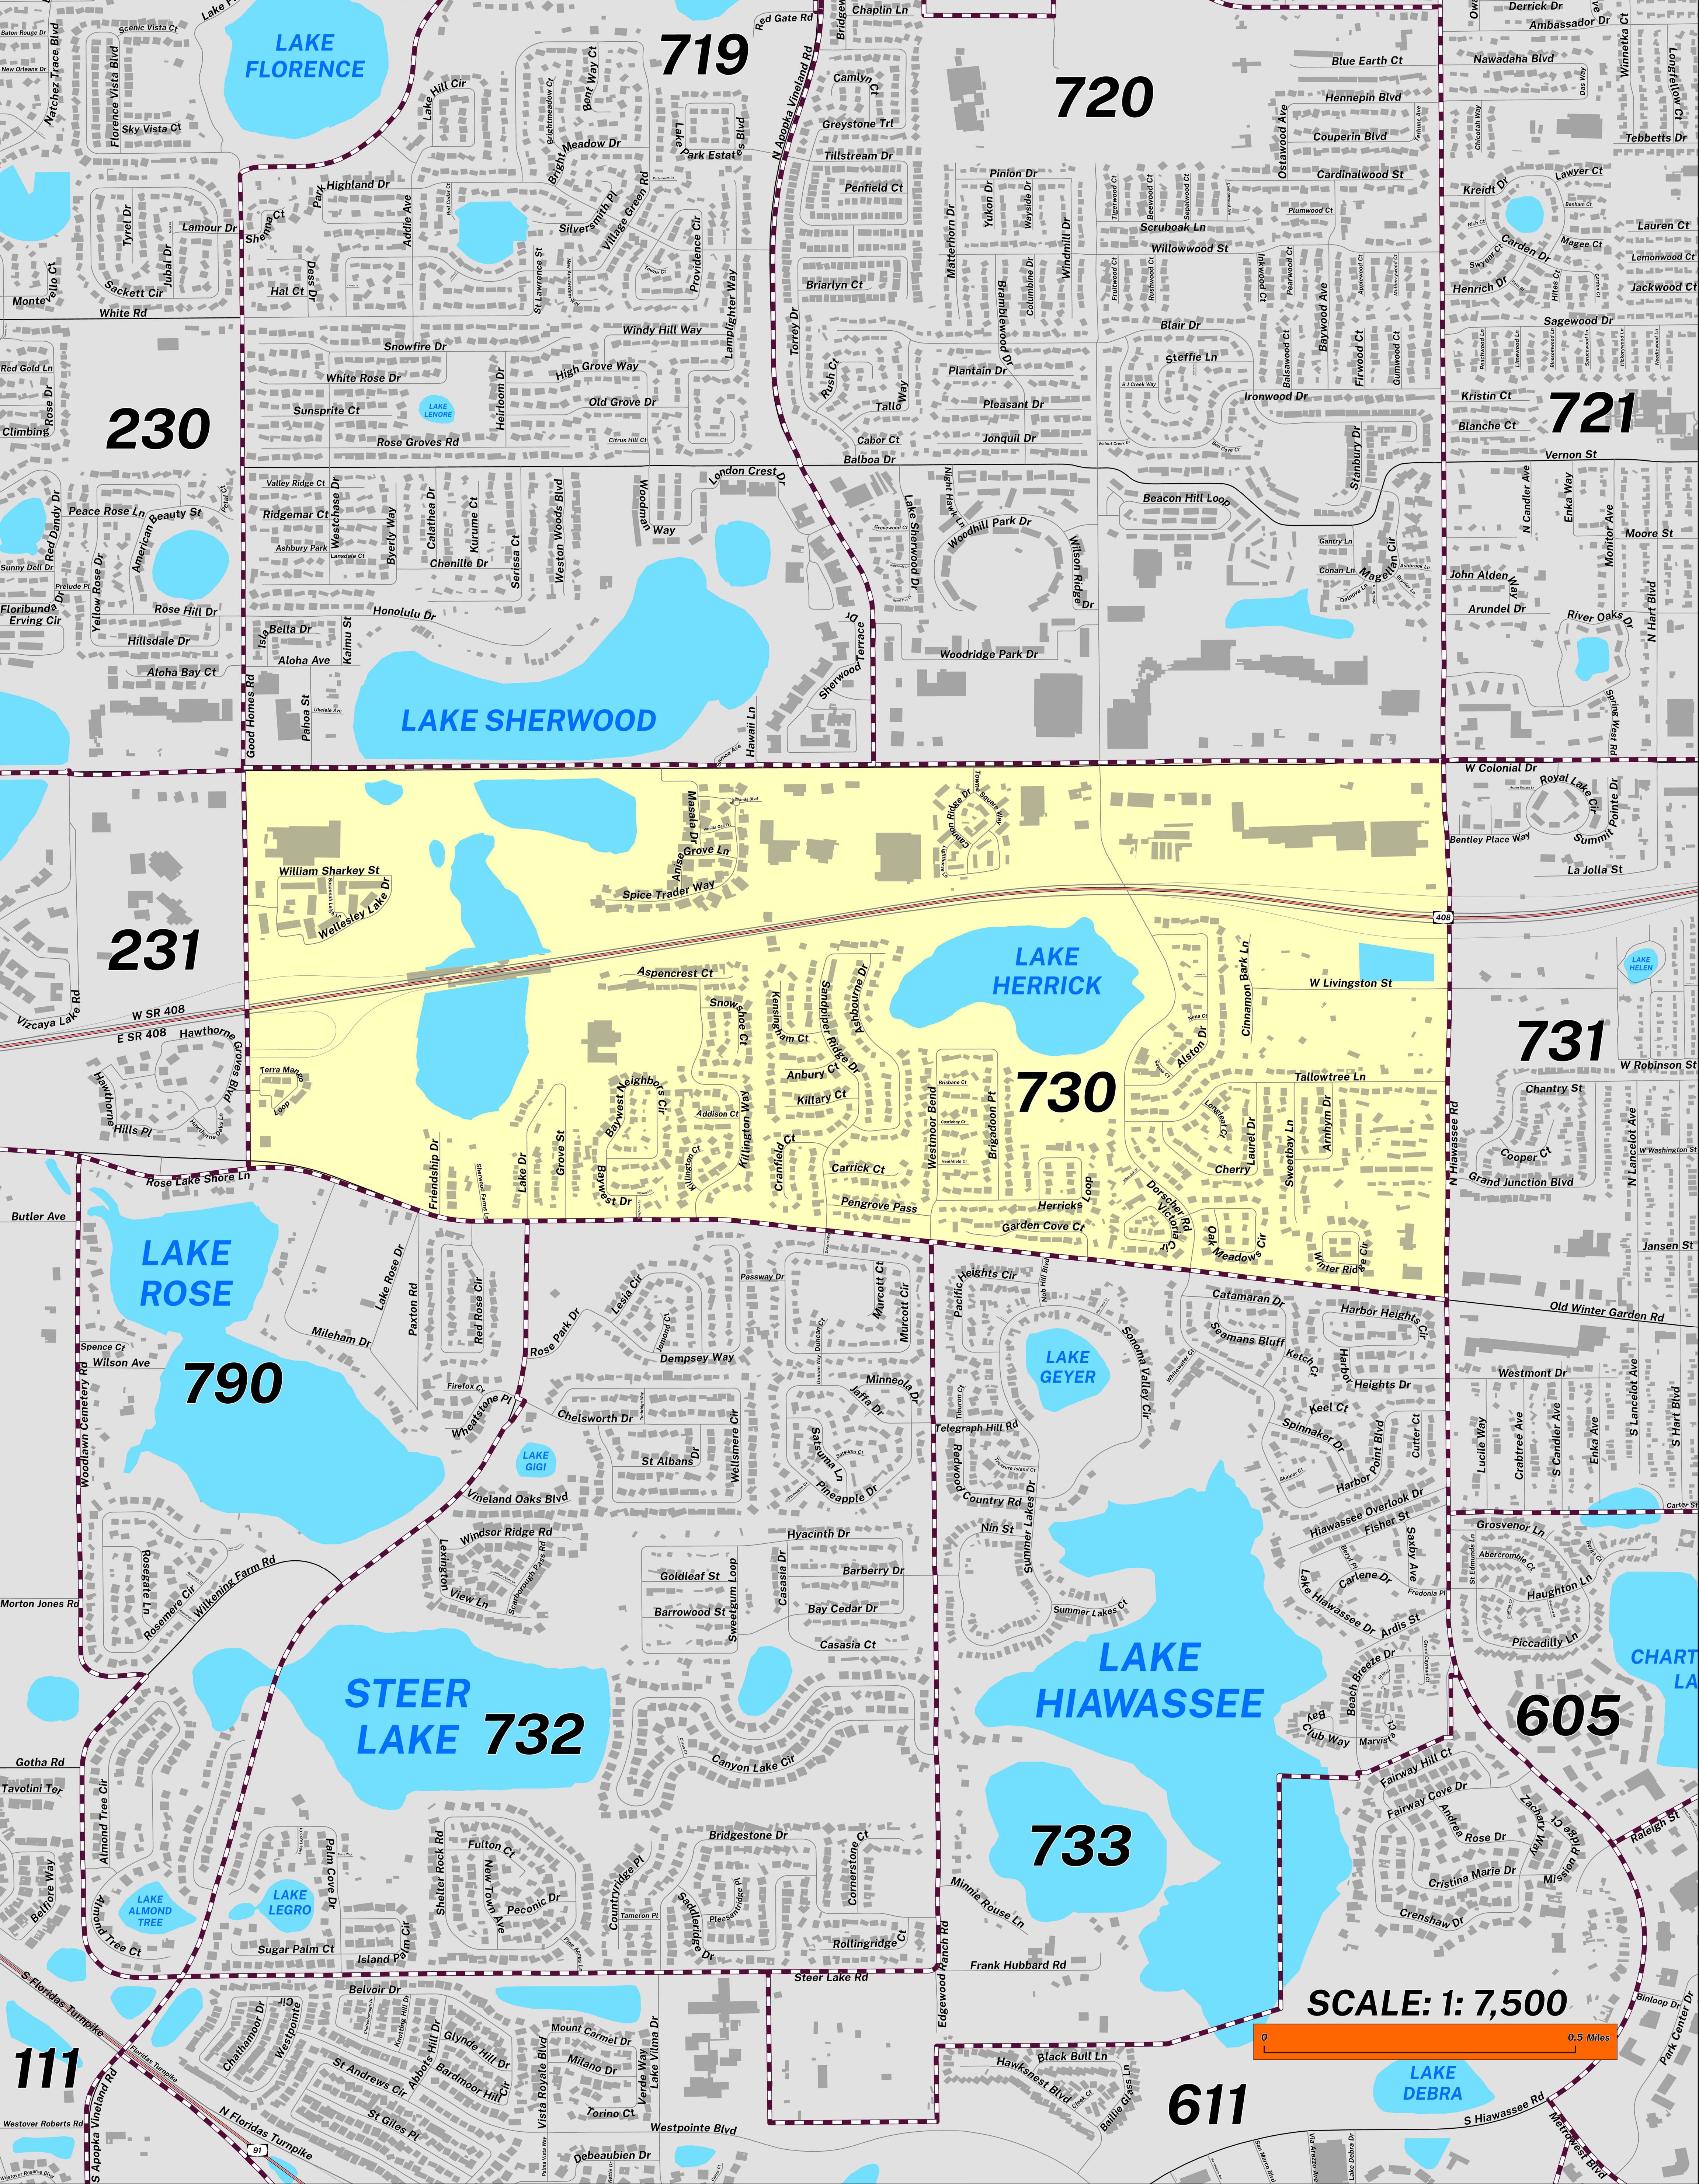

CREATED ON: 04/13/2026

POLLING PLACE KOREAN PRESBYTERIAN CHURCH 140 LAKE ROSE DR

PRECINCT 730

Prepared by: Orange County Supervisor of Elections Mapping Department

SCALE: 1: 7,500
0 0.5 Miles

The Polling Place for Precinct 730 is Korean Presbyterian Church at 140 Lake Rose Drive.

Precinct 730 (2026) northern boundary is West Colonial Drive. The western boundary is Good Homes Road. The southern boundary is Old Winter Garden Road. The eastern boundary is Hiawassee Road.

Precinct 730S is with district assignments of U.S. Congress 10, State Senate 15, State House 41, County Commission 7, School Board 5, and Soil & Water 3.

For more detailed views of other county and municipal precincts, [visit the District and Precinct Maps page](#). For more information about precinct boundaries, contact the [Orange County Supervisor of Elections office](#).

This map was produced by the Orange County Supervisor of Elections Mapping Department. Additional voter information can be found [on our website](#).