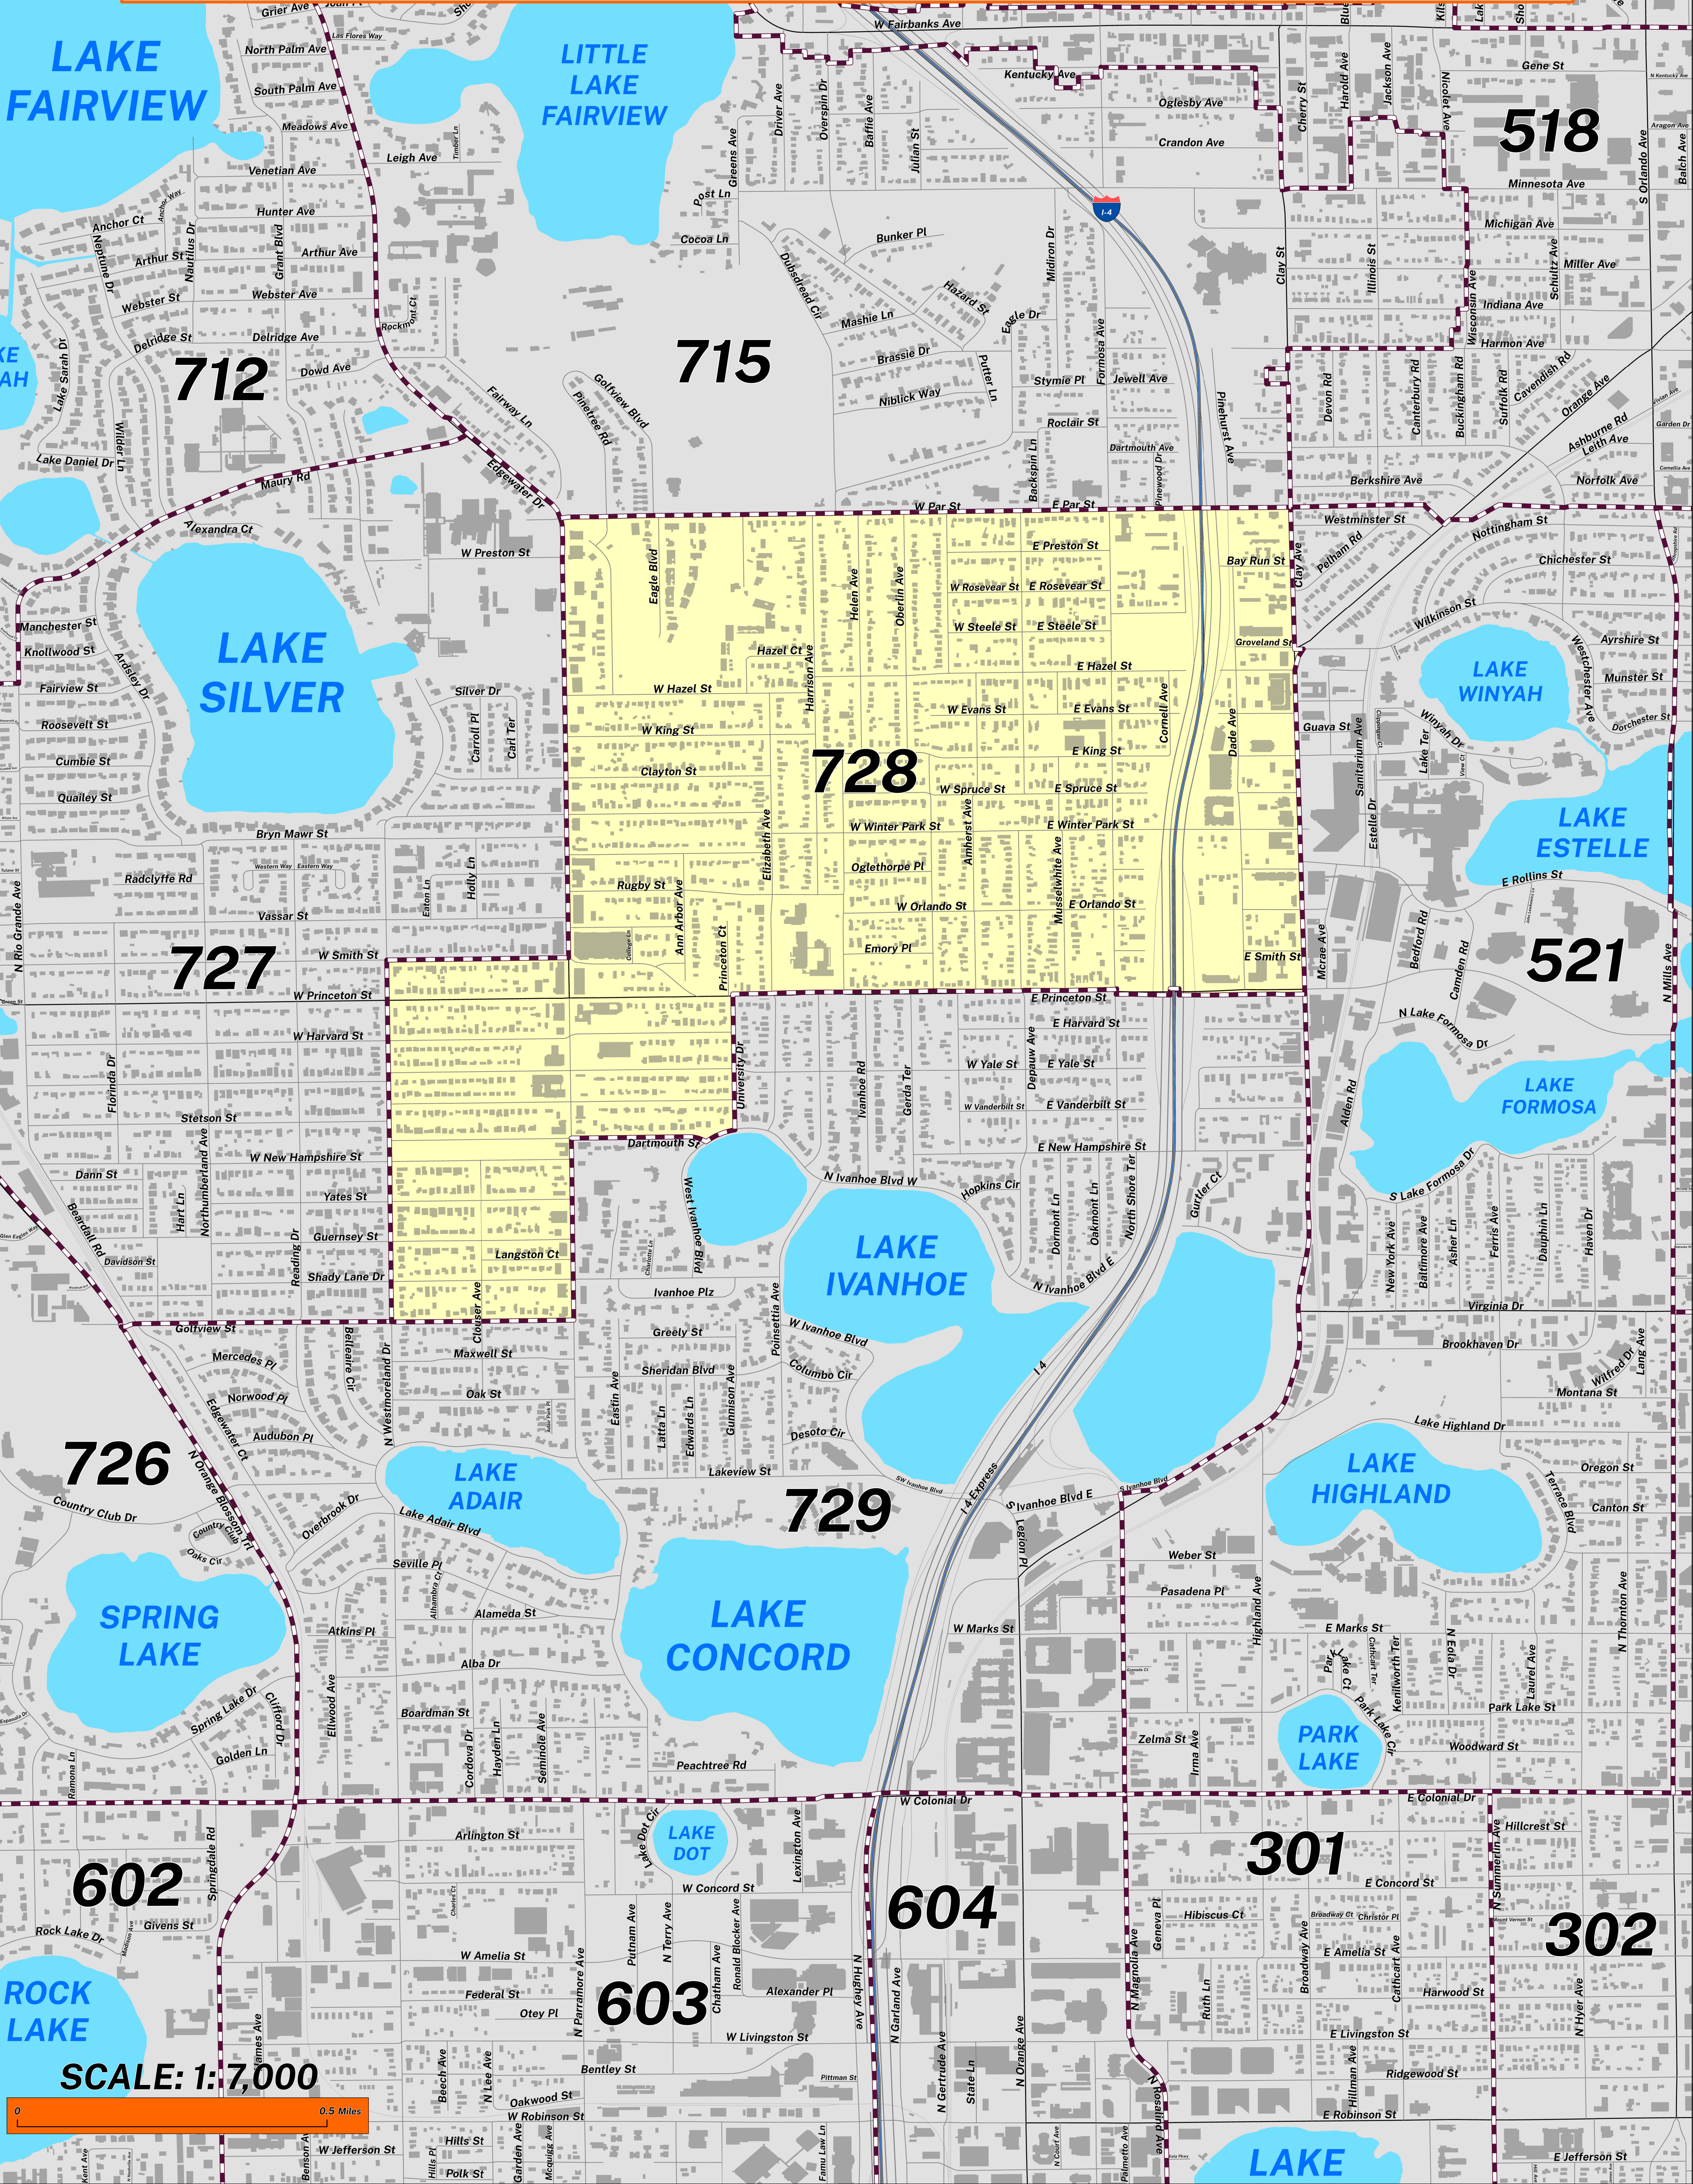

# POLLING PLACE CHURCH ON THE DRIVE 1914 EDGEWATER DR

## PRECINCT 728

Prepared by: Orange County Supervisor of Elections Mapping Department

SCALE: 1:7,000

The Polling Place for Precinct 728 is Church on the Drive at 1914 Edgewater Drive.

Precinct 728 (2026) northern boundary is Par Street. The western boundary follows Edgewater Drive, West Smith Street and extends to North Westmoreland Drive. The southern boundary follows a road combination of Golfview Street, Edgewater Drive, Dartmouth Street, West Ivanhoe Boulevard, University Drive and East Princeton Street. The eastern boundary follows along North Orange Avenue and Clay Avenue.

Precinct 728 contains a sub precinct of:

728A is with district assignments of U.S. Congress 10, State Senate 15, State House 40, County Commission 7, School Board 6, and Soil & Water 5.

728B is with district assignments of U.S. Congress 10, State Senate 10, State House 42, County Commission 7, School Board 6, and Soil & Water 5.