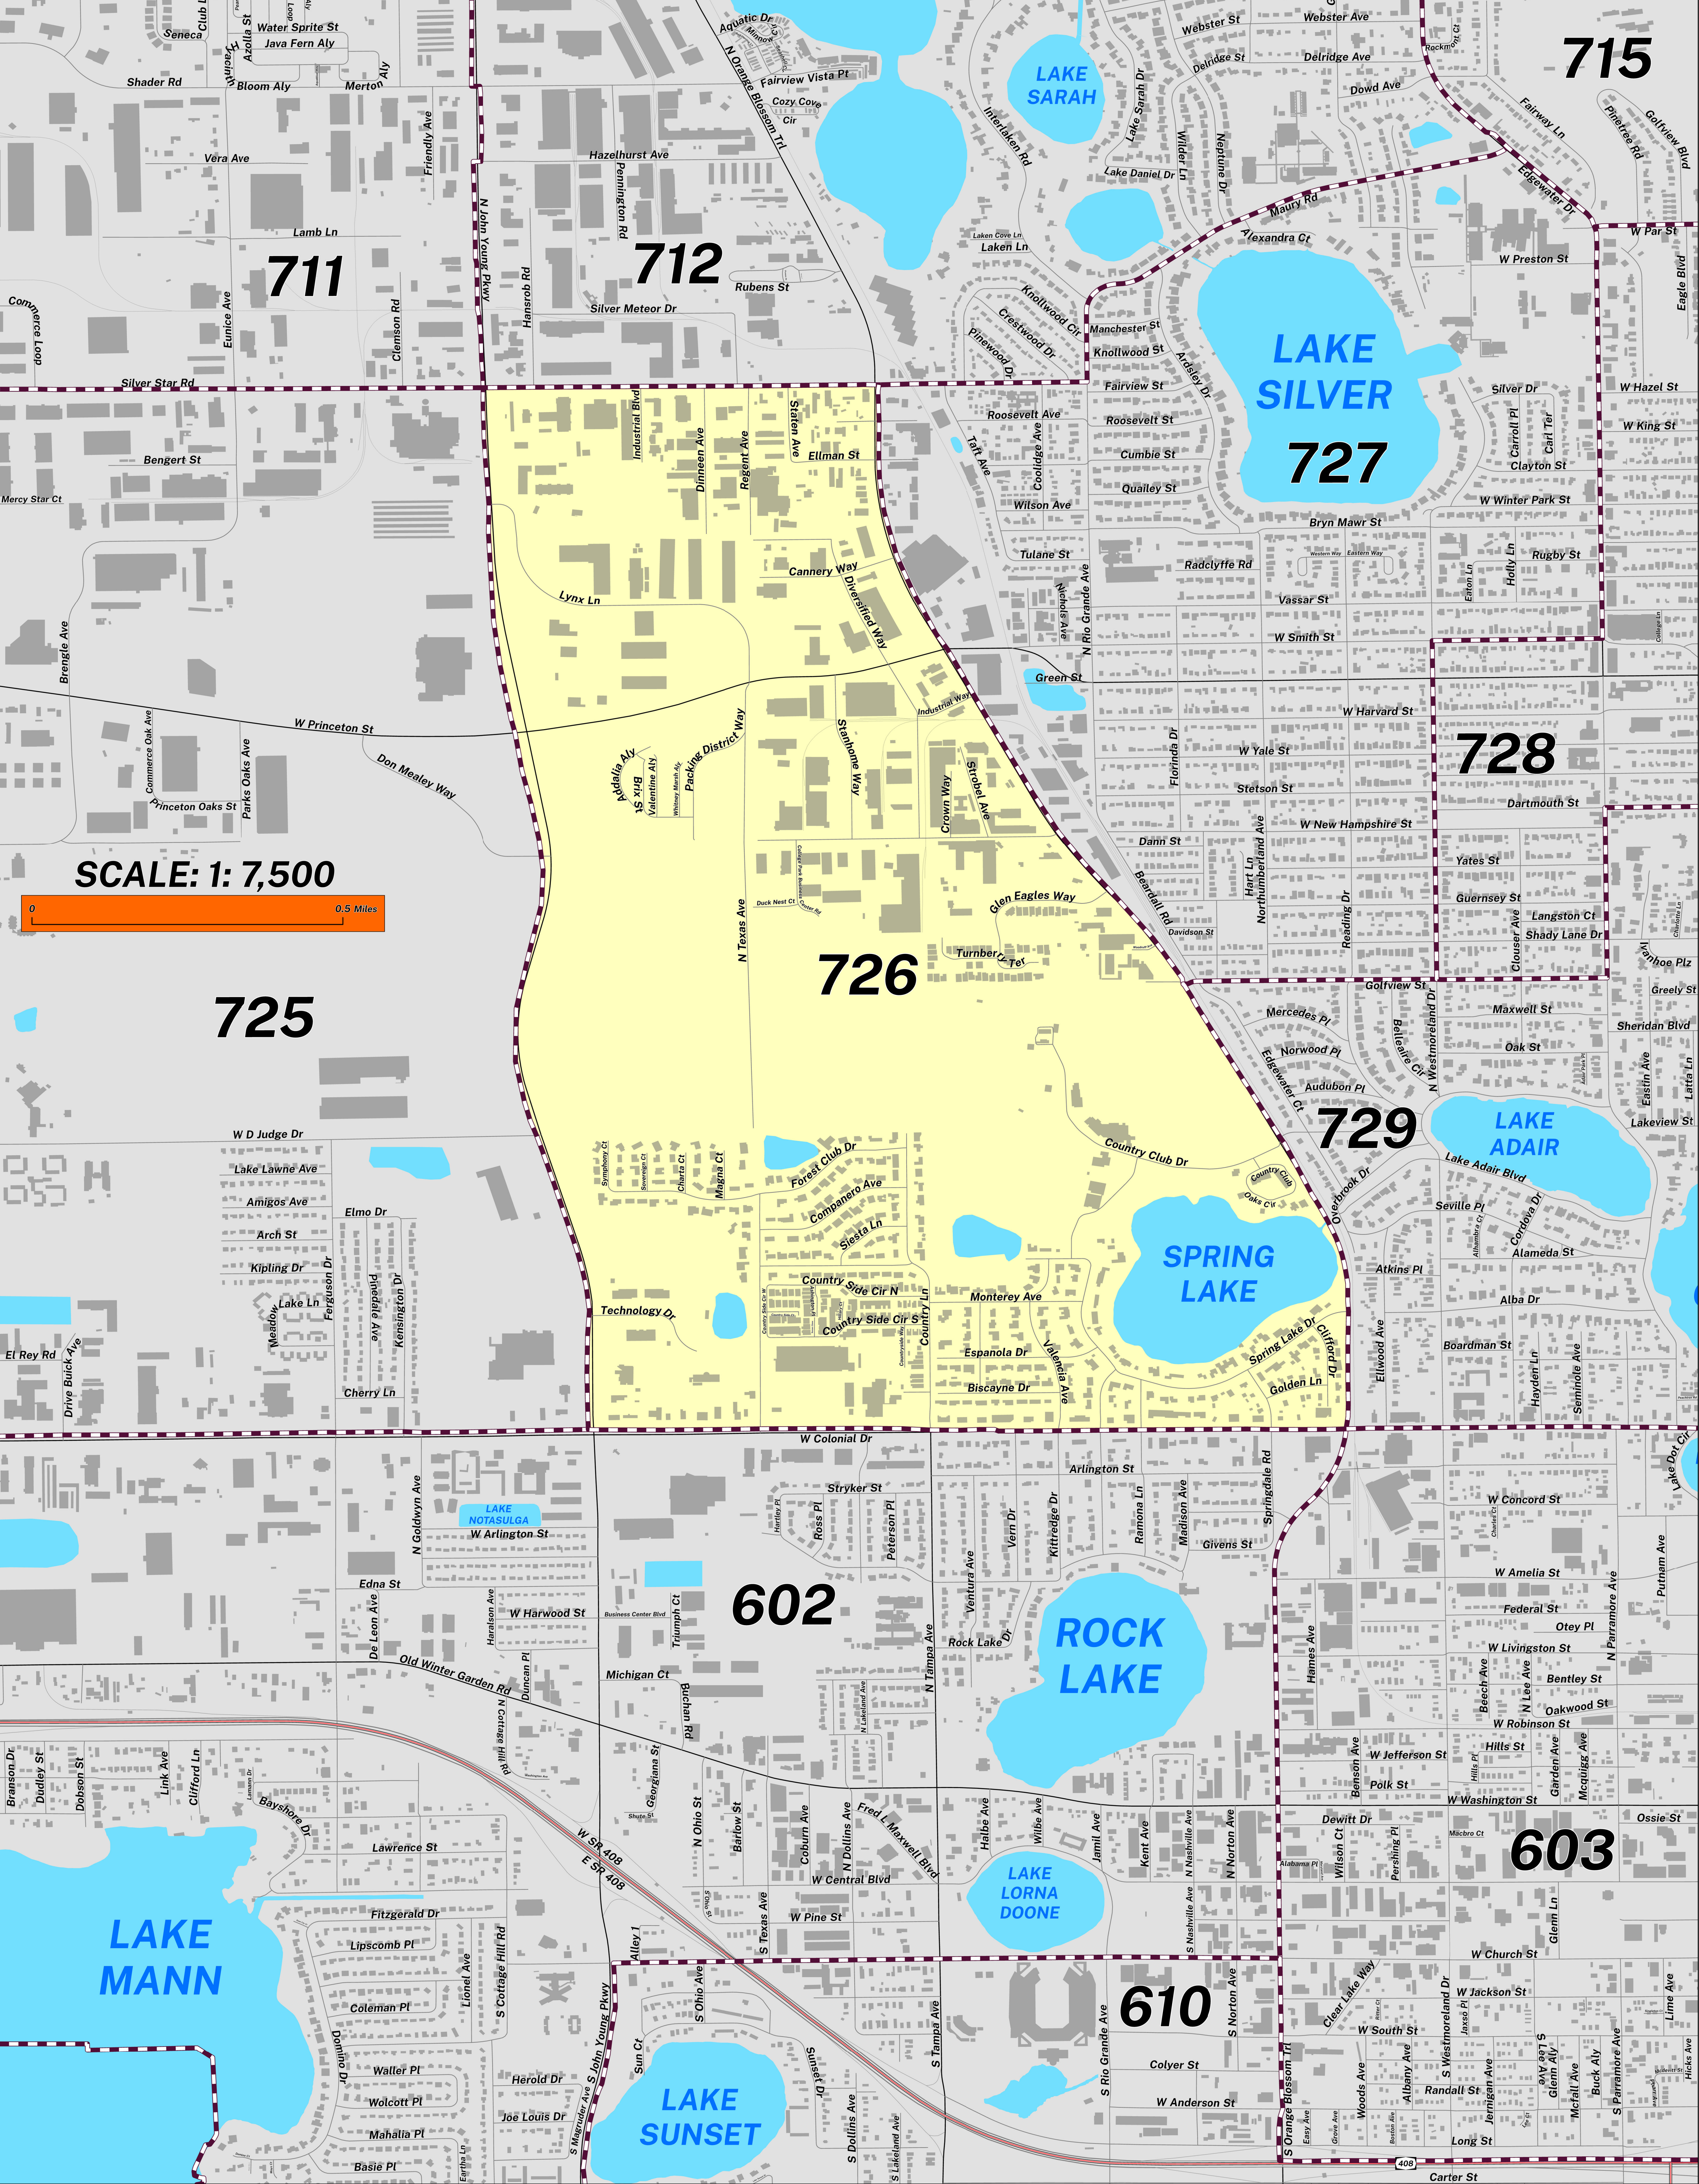

# POLLING PLACE HEART OF FLORIDA UNITED WAY 1940 CANNERY WY

## PRECINCT 726

LITTLE LAKE  
FAIRVIEW

Prepared by: Orange County Supervisor of Elections Mapping Department

SCALE: 1: 7,500

The Polling Place for Precinct 726 is Heart of Florida United Way at 1940 Cannery Way.

Precinct 726 (2026) northern boundary is Silver Star Road. The western boundary is John Young Parkway. The southern boundary is West Colonial Drive. The eastern boundary is North Orange Blossom Trail.

This map was produced by the Orange County Supervisor of Elections Mapping Department. Additional voter information can be found [on our website](#).