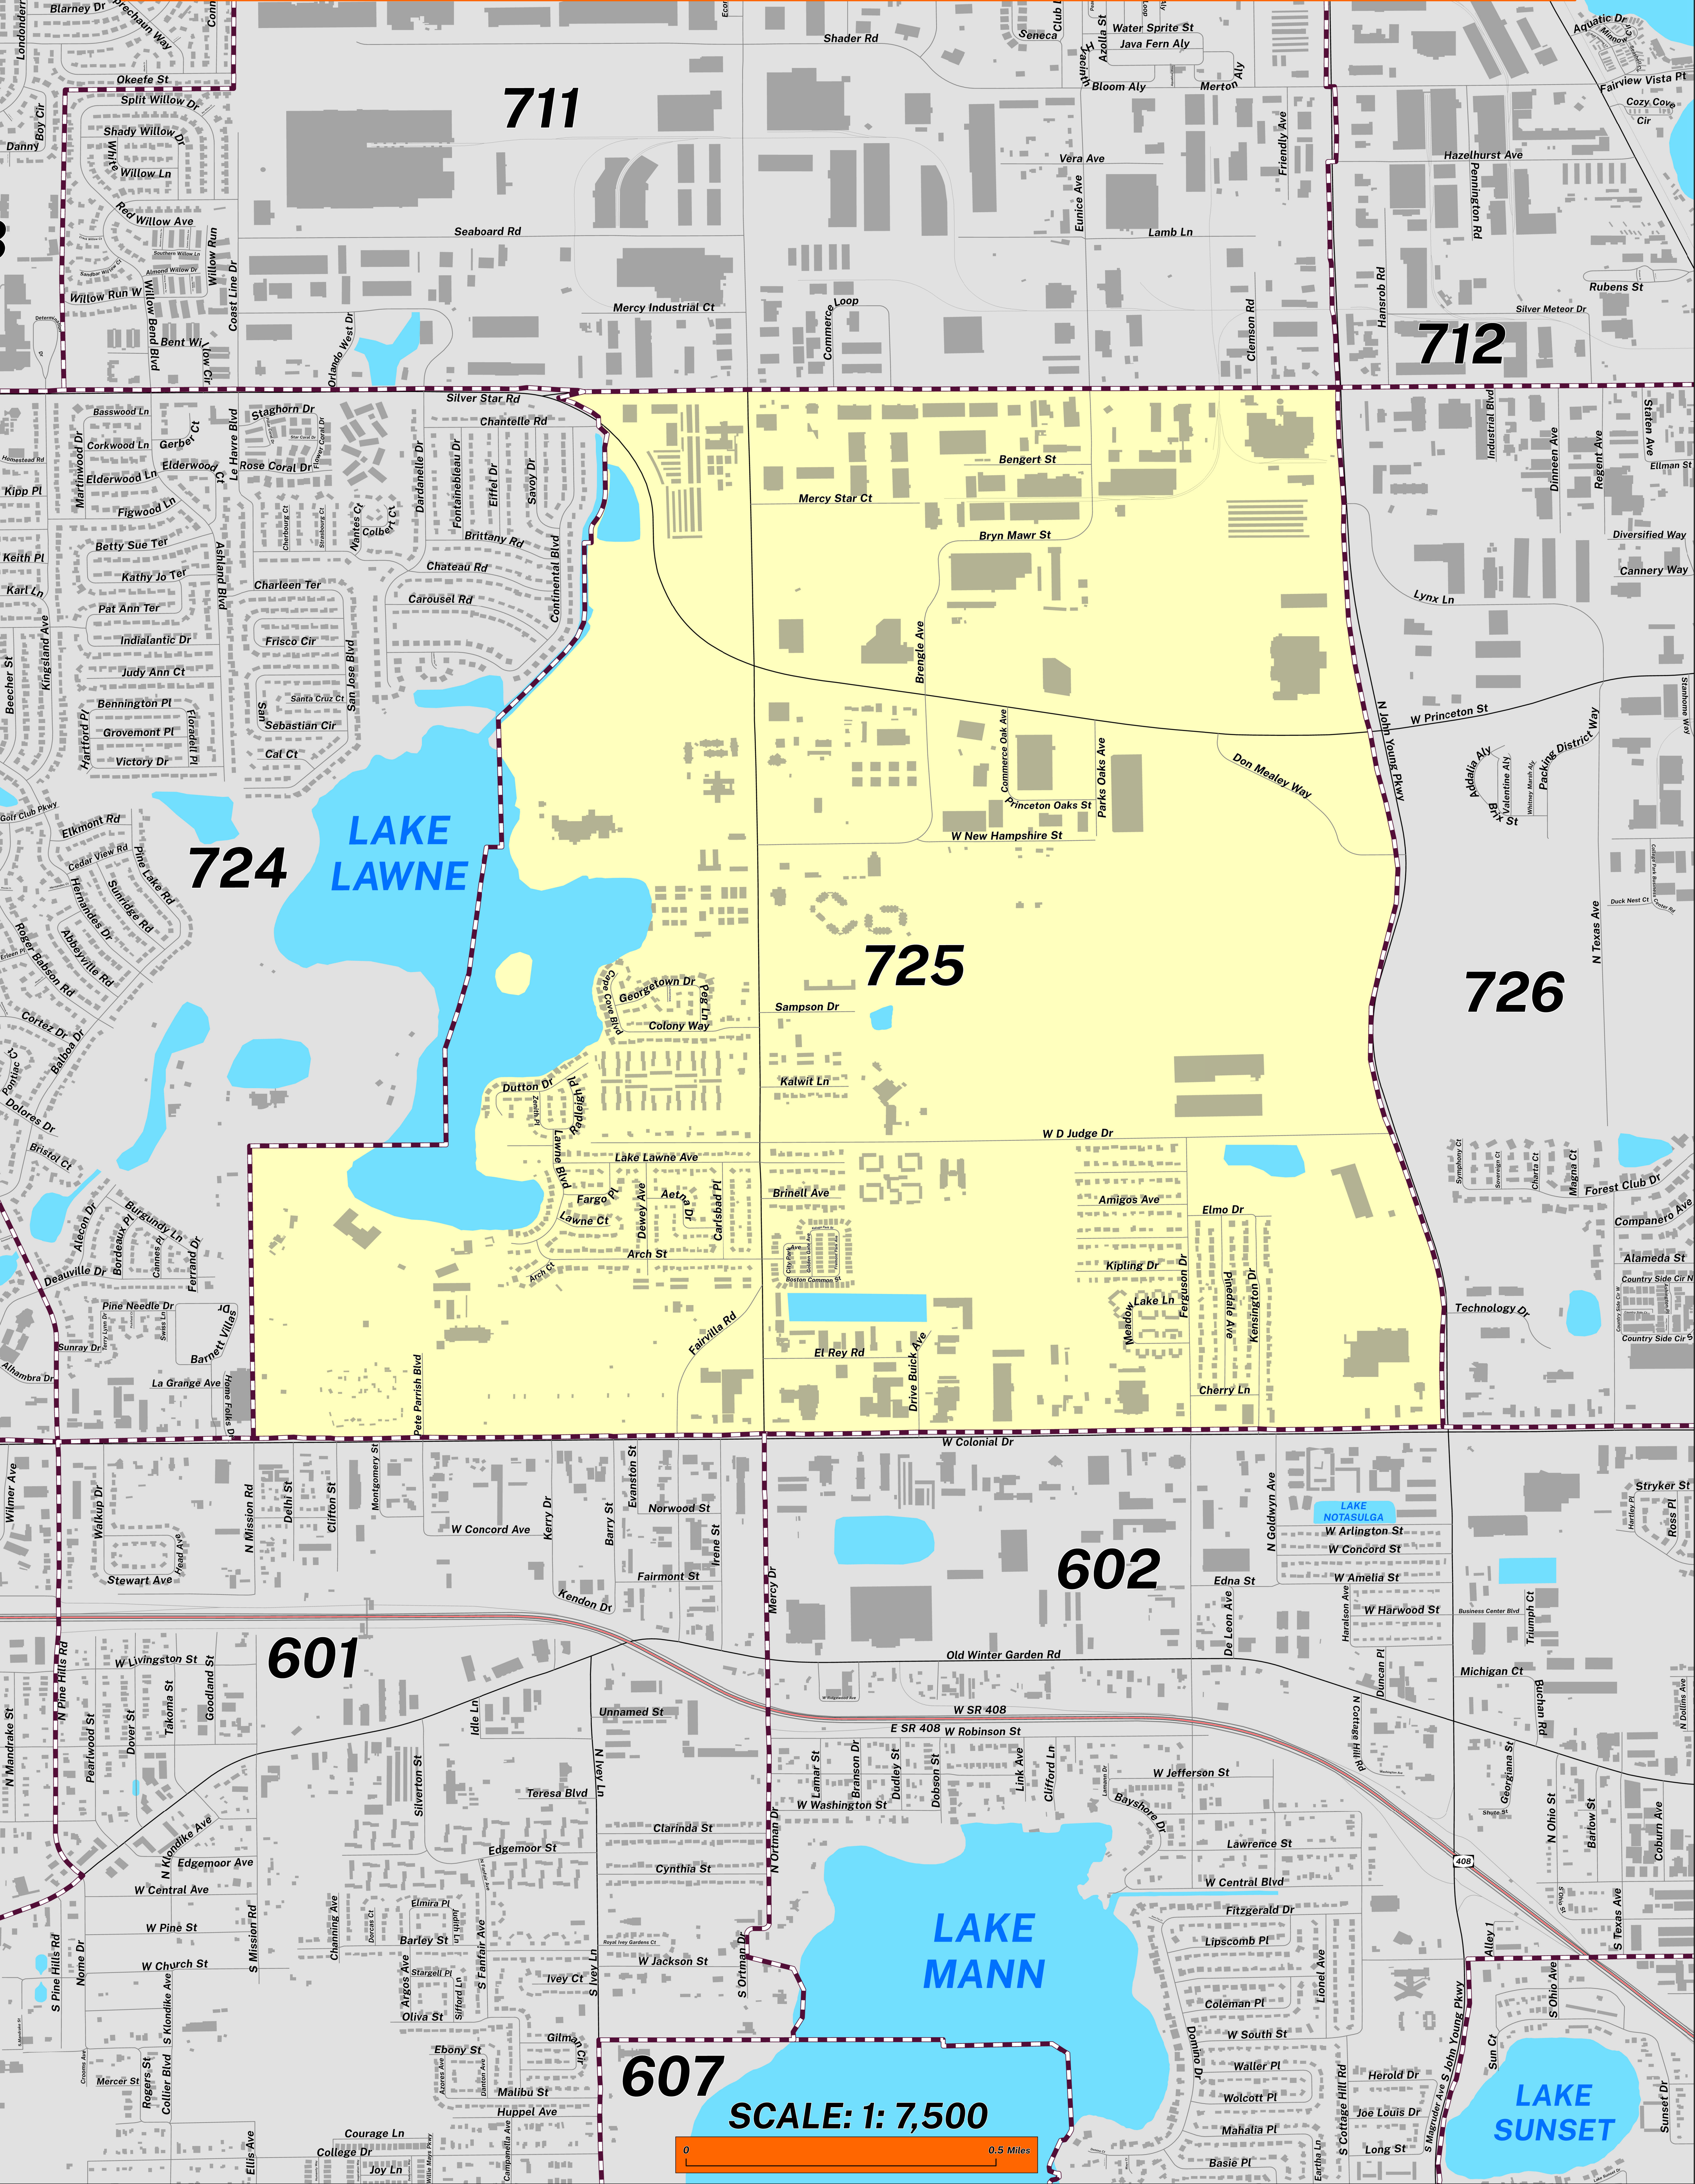

# POLLING PLACE NORTHWEST NEIGHBORHOOD CENTER 3955 W D JUDGE DR

## PRECINCT 725

CREATED ON: 04/11/2026

Prepared by: Orange County Supervisor of Elections Mapping Department

SCALE: 1: 7,500

The Polling Place for Precinct 725 is Northwest Neighborhood Center at 3955 W D Judge Drive.

Precinct 725 (2026) northern boundary is Silver Star Road. The western boundary follows parallel east of Continental Boulevard and, south through the middle of Lake Lawne and extends southwest of Lake Lawne. The southern boundary is West Colonial Drive. The eastern boundary is North John Young Parkway.

Precinct 725S is with district assignments of U.S. Congress 10, State Senate 15, State House 40, County Commission 7, School Board 5, and Soil & Water 3.

For more detailed views of other county and municipal precincts, [visit the District and Precinct Maps page](#). For more information about precinct boundaries, contact the [Orange County Supervisor of Elections office](#).