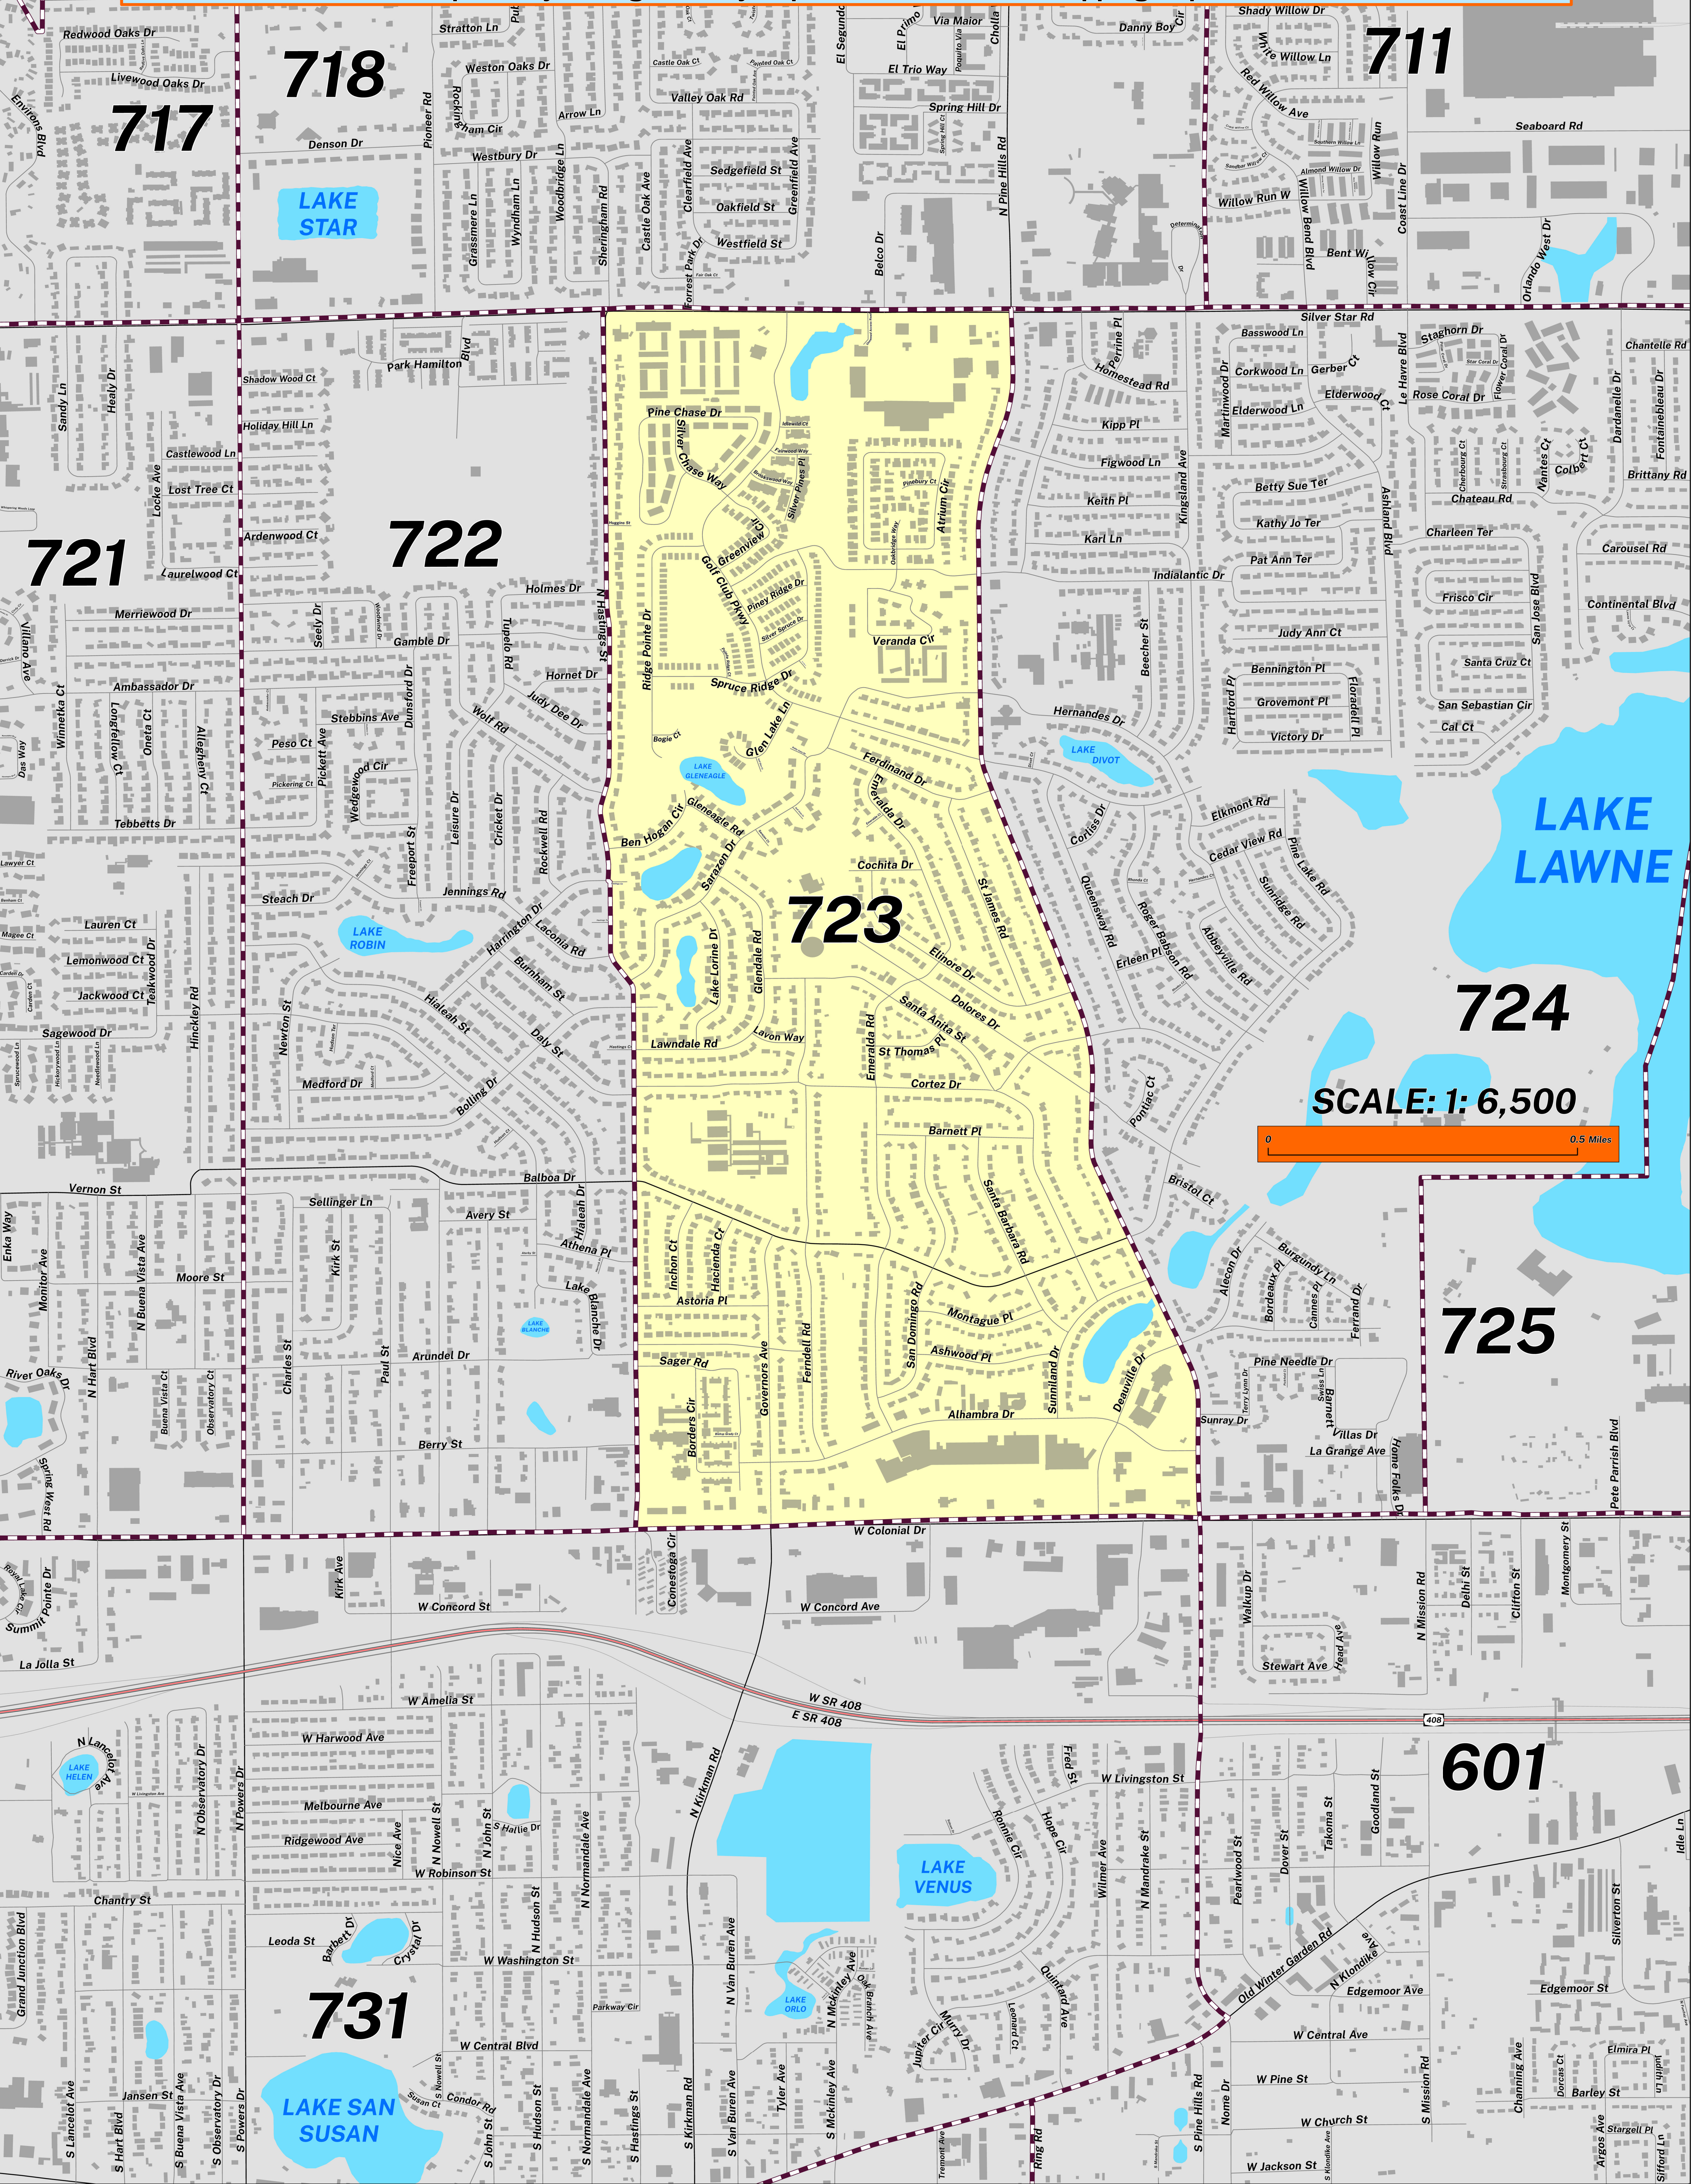

CREATED ON: 04/11/2026

POLLING PLACE NEW CHURCH OF FAITH 5000 SILVER STAR RD

PRECINCT 723

Prepared by: Orange County Supervisor of Elections Mapping Department

SCALE: 1: 6,500

The Polling Place for Precinct 723 is New Church of Faith at 5000 Silver Star Road.

Precinct 723 (2026) northern boundary is Silver Star Road. The western boundary is North Hastings Street. The southern boundary is West Colonial Drive. The eastern boundary is North Pine Hills Road.

Precinct 723S is with district assignments of U.S. Congress 10, State Senate 15, State House 40, County Commission 7, School Board 5, and Soil & Water 3.

For more detailed views of other county and municipal precincts, [visit the District and Precinct Maps page](#). For more information about precinct boundaries, contact the [Orange County Supervisor of Elections office](#).

This map was produced by the Orange County Supervisor of Elections Mapping Department. Additional voter information can be found [on our website](#).