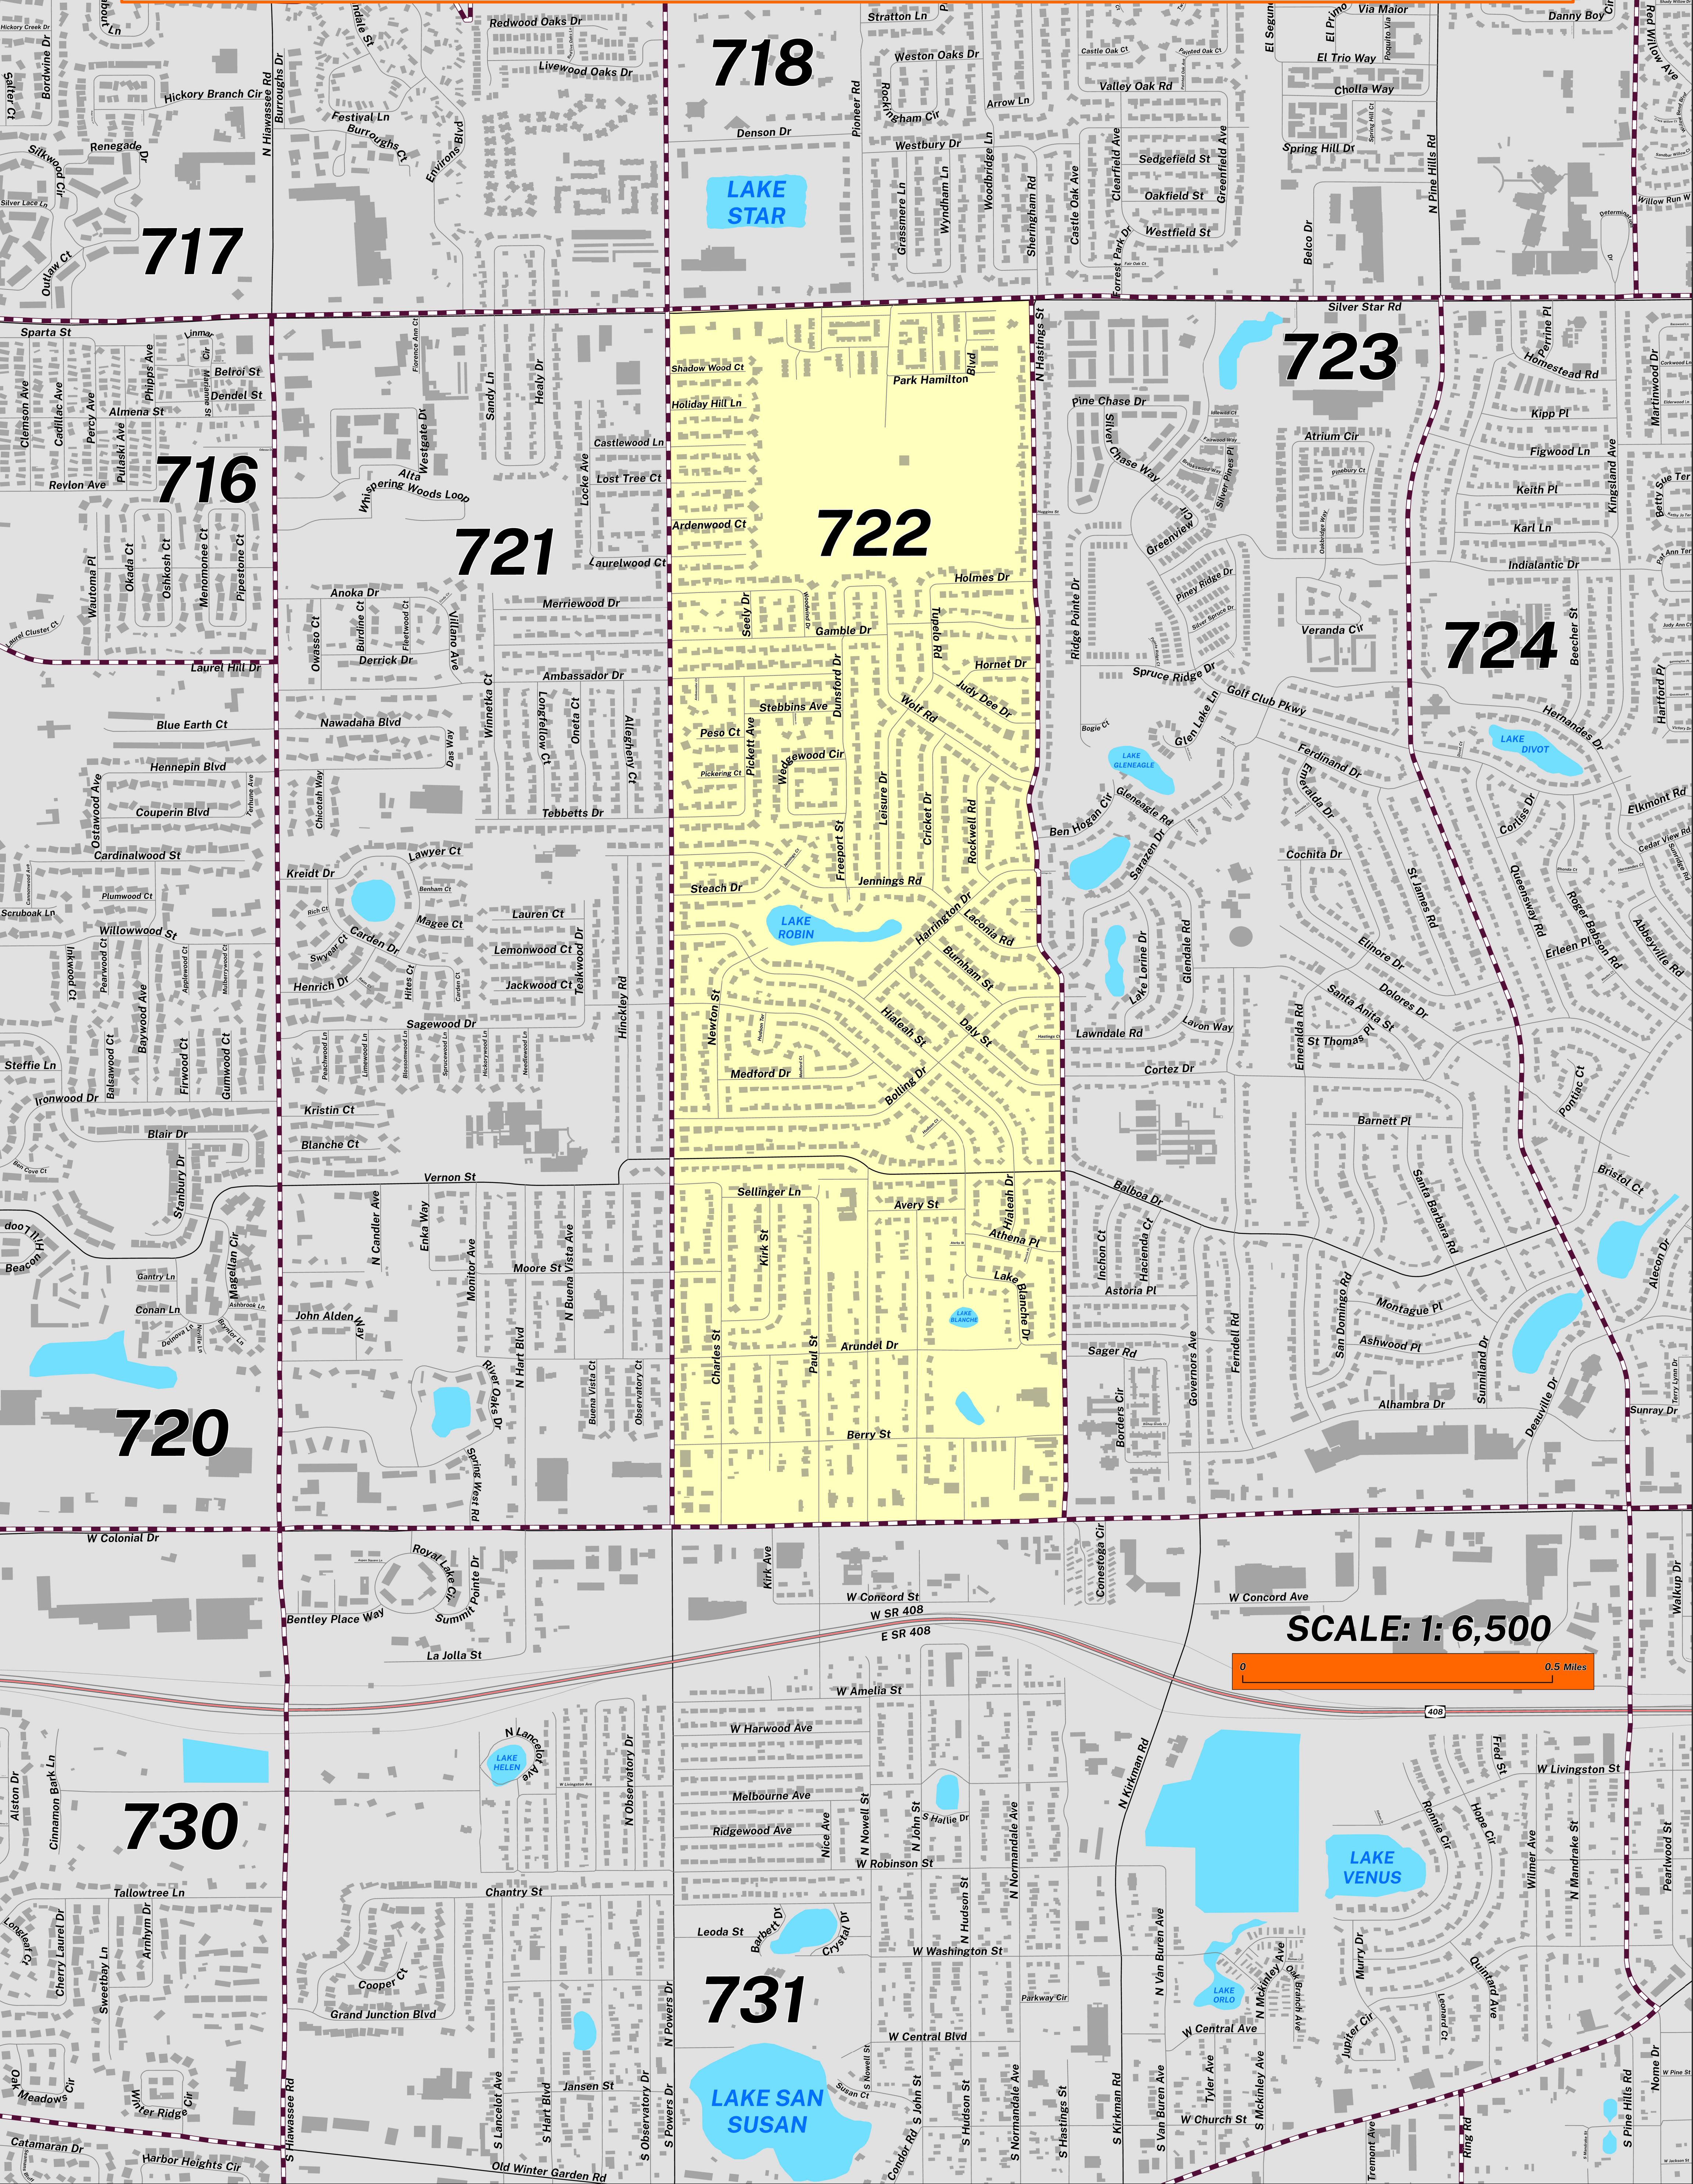

CREATED ON: 04/11/2026

POLLING PLACE THE KINGDOM CHURCH 800 N PINE HILLS RD

PRECINCT 722

Prepared by: Orange County Supervisor of Elections Mapping Department

SCALE: 1: 6,500

The Polling Place for Precinct 722 is The Kingdom Church at 800 N Pine Hills Road.

Precinct 722 (2026) northern boundary is Silver Star Road. The western boundary is North Power Drive. The southern boundary is West Colonial Drive. The eastern boundary is North Hastings Street.

Precinct 722S is with district assignments of U.S. Congress 10, State Senate 15, State House 40, County Commission 7, School Board 5, and Soil & Water 3.

For more detailed views of other county and municipal precincts, [visit the District and Precinct Maps page](#). For more information about precinct boundaries, contact the [Orange County Supervisor of Elections office](#).

This map was produced by the Orange County Supervisor of Elections Mapping Department. Additional voter information can be found [on our website](#).