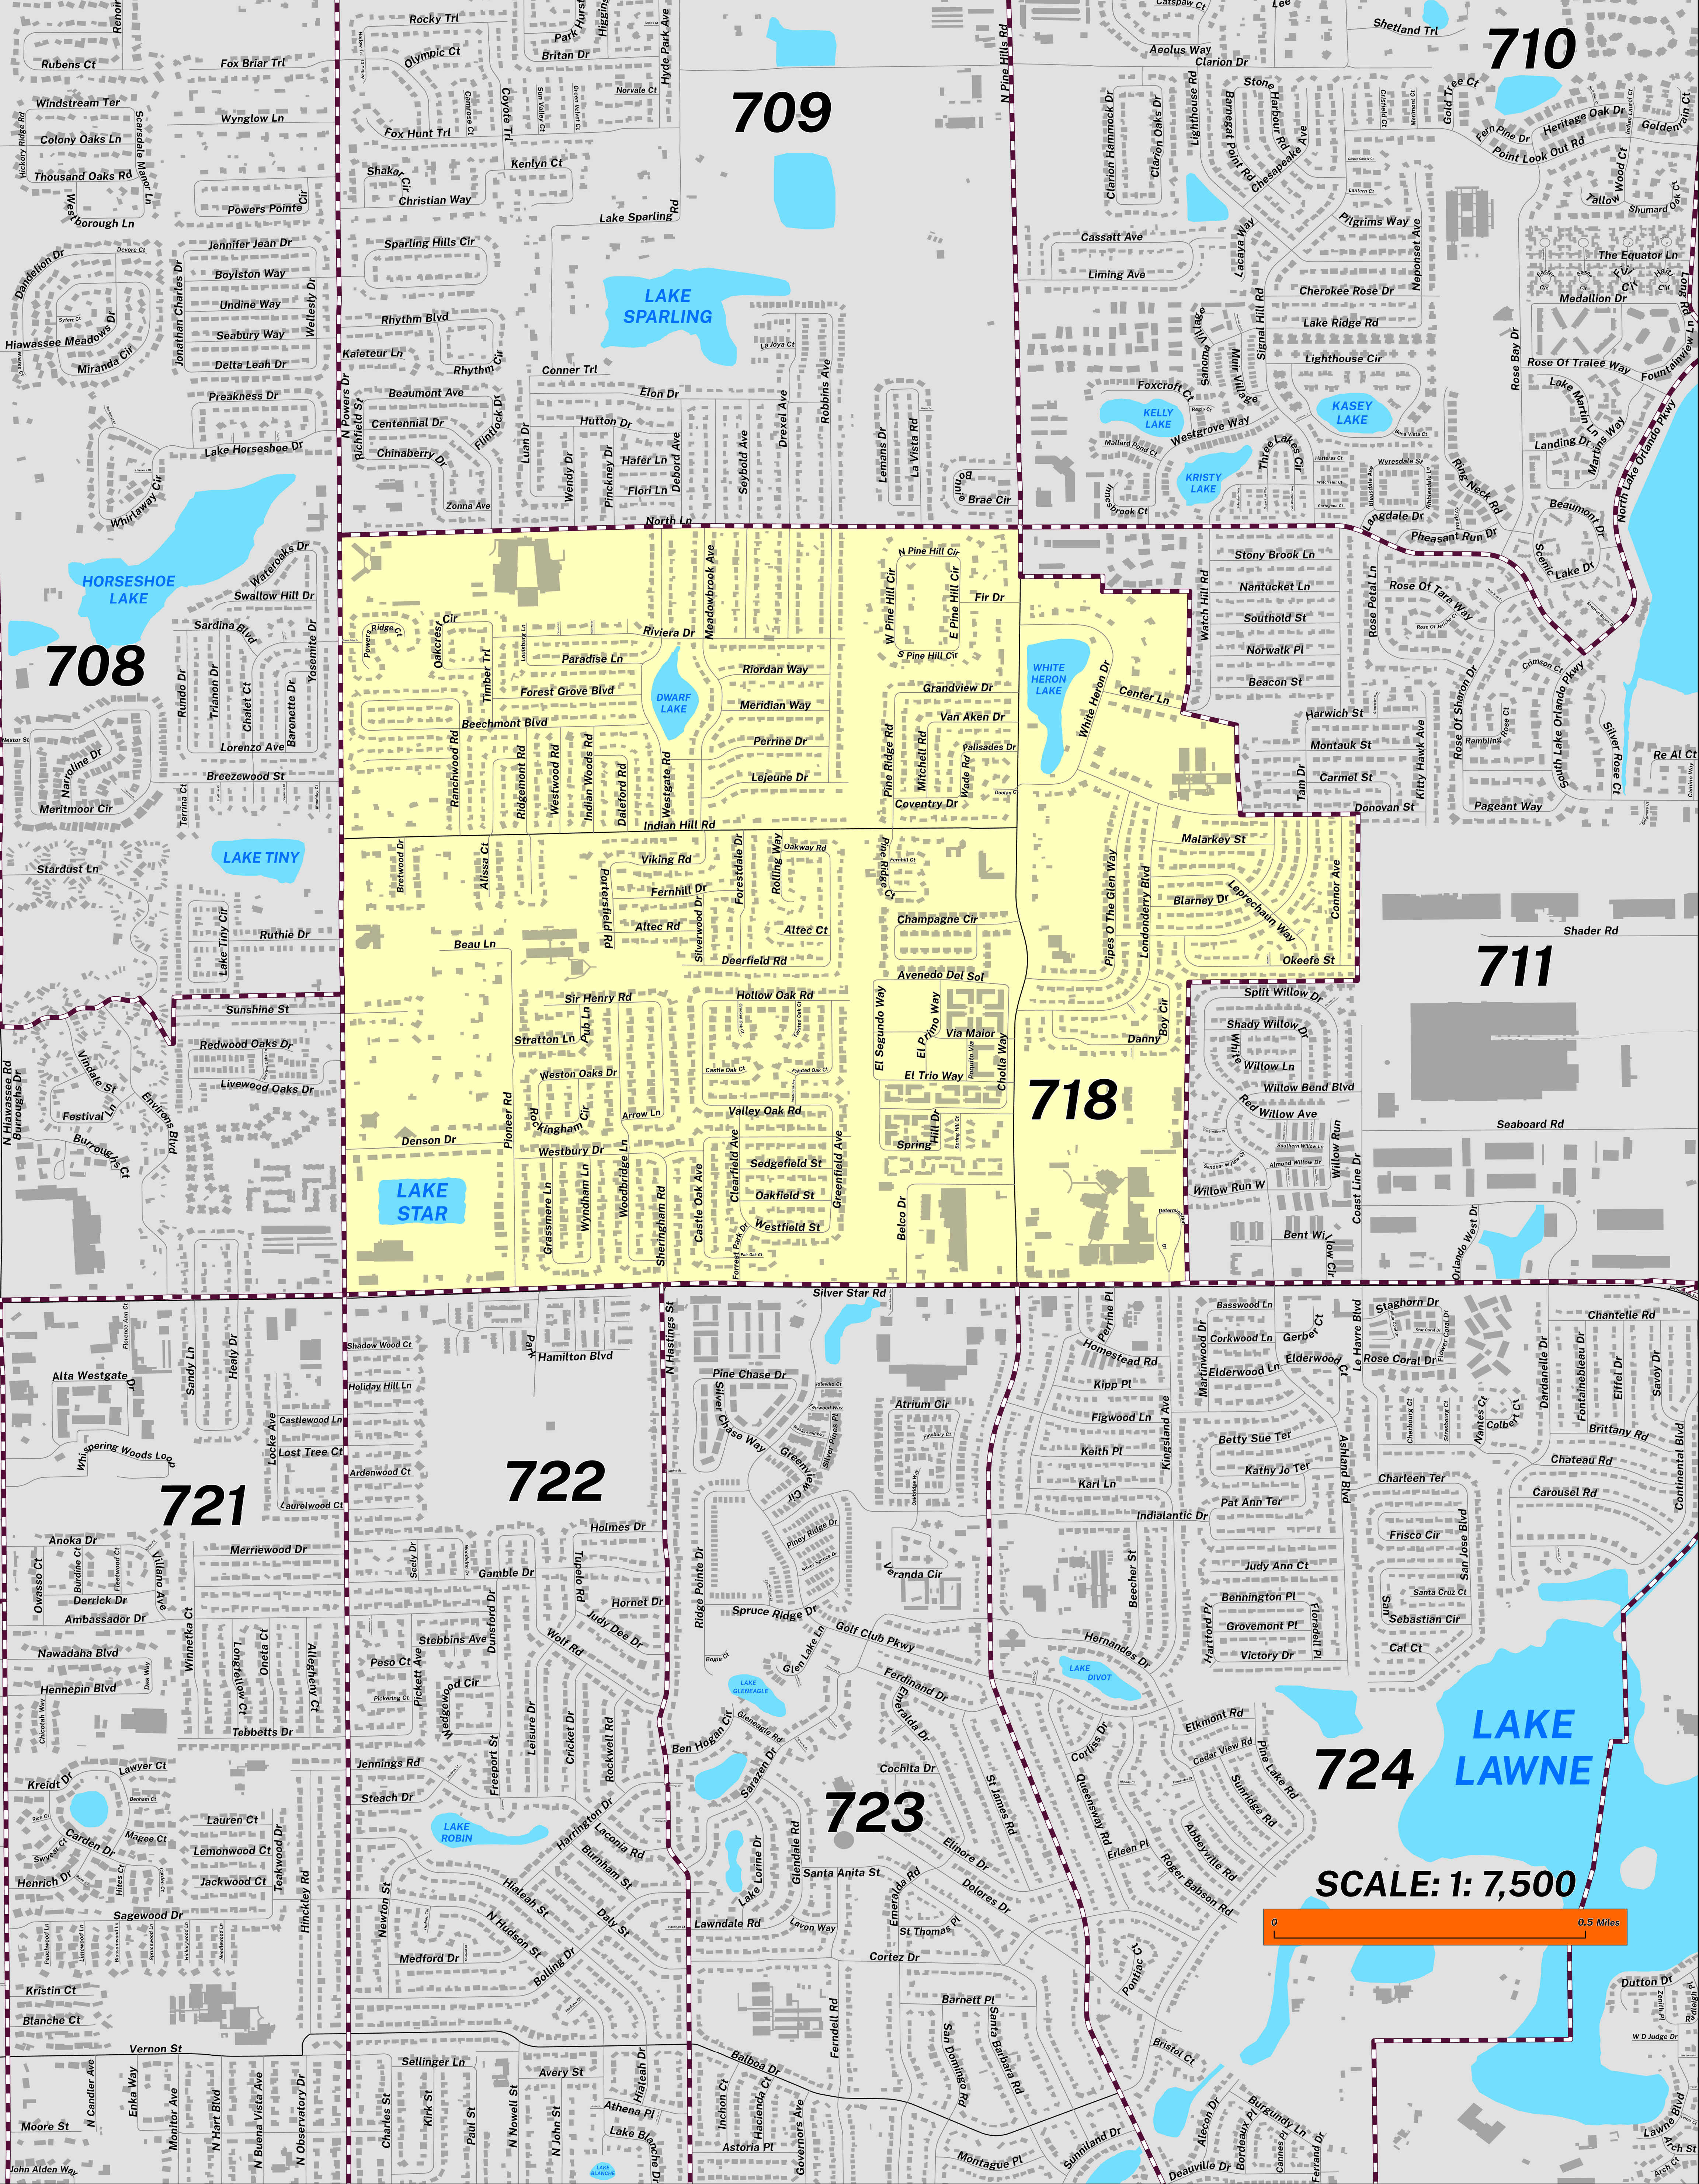

CREATED ON: 04/11/2026

POLLING PLACE NEW LIFE CHURCH OF GOD IN CHRIST 3311 N POWERS DR

PRECINCT 718

Prepared by: Orange County Supervisor of Elections Mapping Department

SCALE: 1: 7,500

The Polling Place for Precinct 718 is New Life Church of God in Christ at 3311 N Powers Drive.

Precinct 718 (2026) northern boundary follows along North Lane and zig zags down to Donovan Street. The western boundary is North Powers Drive. The southern boundary is Silver Star Road. The eastern boundary follows parallel east of Conner Avenue, south of Okeefe Street, west of Red Willow Avenue and east of Determination Drive.

Precinct 718S is with district assignments of U.S. Congress 10, State Senate 15, State House 40, County Commission 7, School Board 6, and Soil & Water 2.

For more detailed views of other county and municipal precincts, [visit the District and Precinct Maps page](#). For more information about precinct boundaries, contact the [Orange County Supervisor of Elections office](#).

This map was produced by the Orange County Supervisor of Elections Mapping Department. Additional voter information can be found [on our website](#).