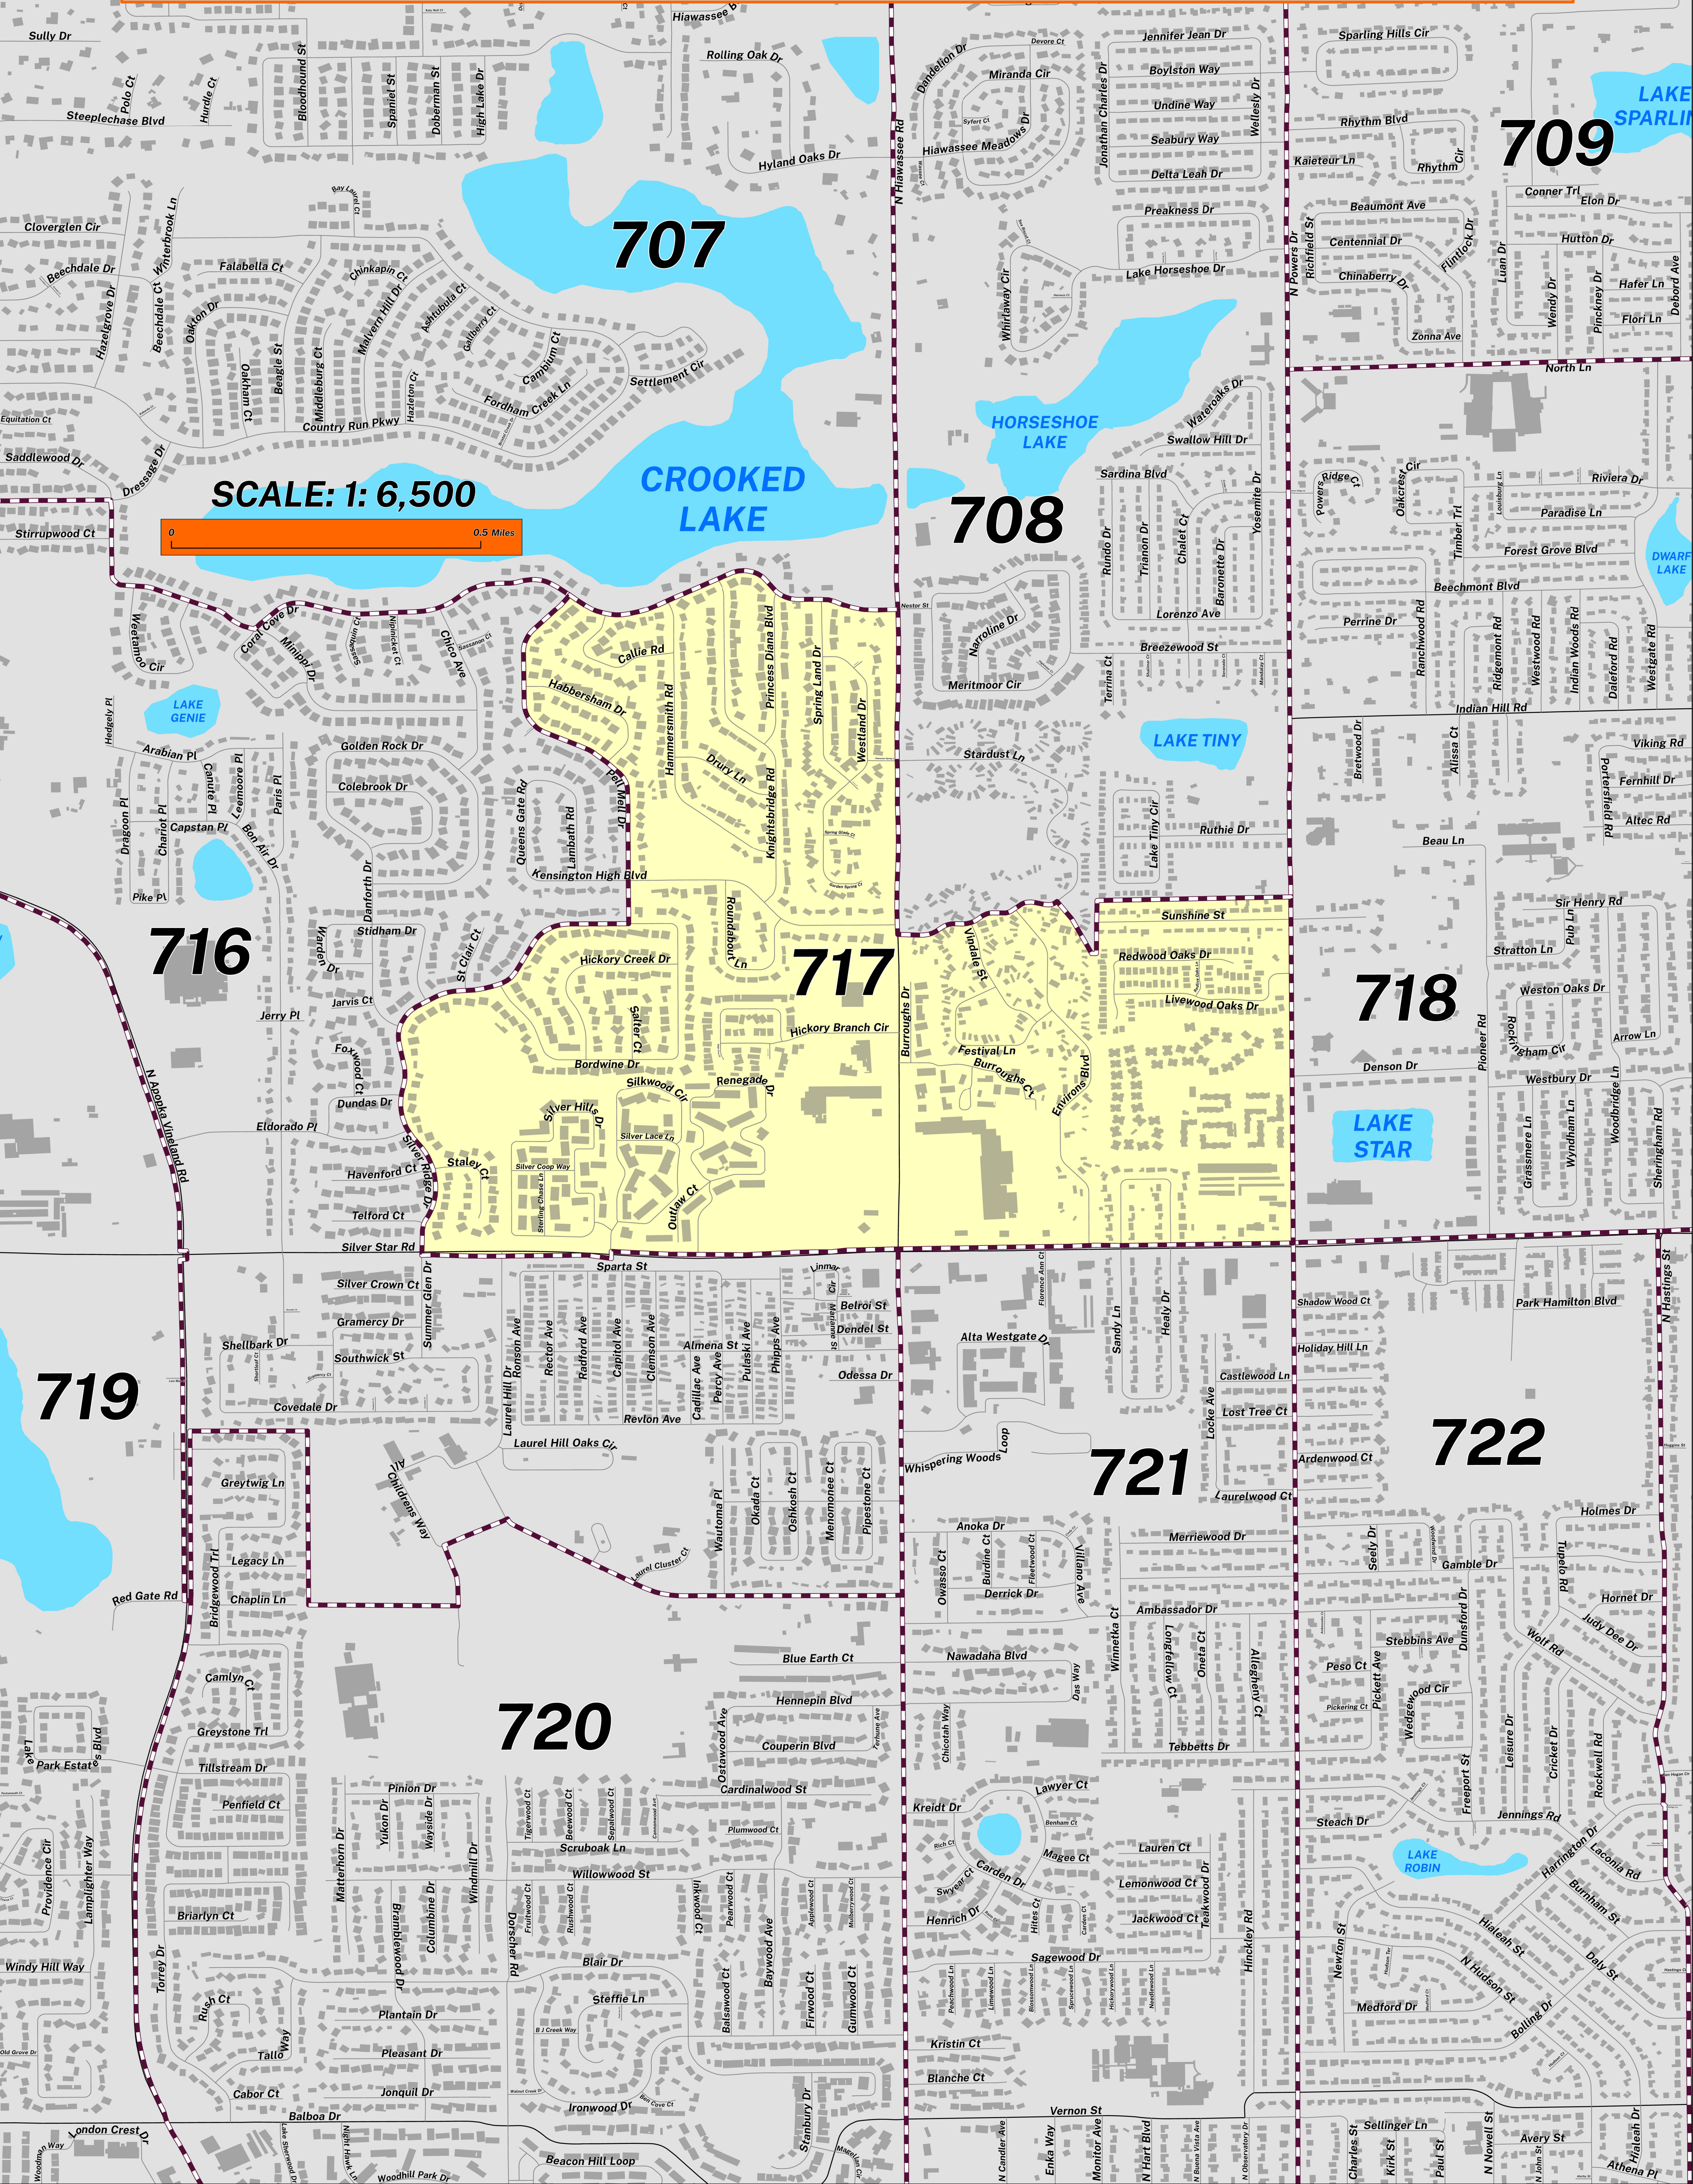

CREATED ON: 04/11/2026

POLLING PLACE NEW LIFE CHURCH OF GOD IN CHRIST 3311 N POWERS DR

PRECINCT 717

Prepared by: Orange County Supervisor of Elections Mapping Department

SCALE: 1: 6,500

707

708

709

716

717

718

719

721

722

720

The Polling Place for Precinct 717 is New Life Church of God in Christ at 3311 N Powers Drive.

Precinct 717 (2026) northern boundary follows a road combination parallel north of Sunshine Street, extends to Stardust Lane, North Hiawassee Road and Coral Cove Drive. The western boundary follows Pell Mell Drive and extends to Silver Ridge Drive. The southern boundary is Silver Star Road. The eastern boundary is North Powers Drive.

This map was produced by the Orange County Supervisor of Elections Mapping Department. Additional voter information can be found [on our website](#).