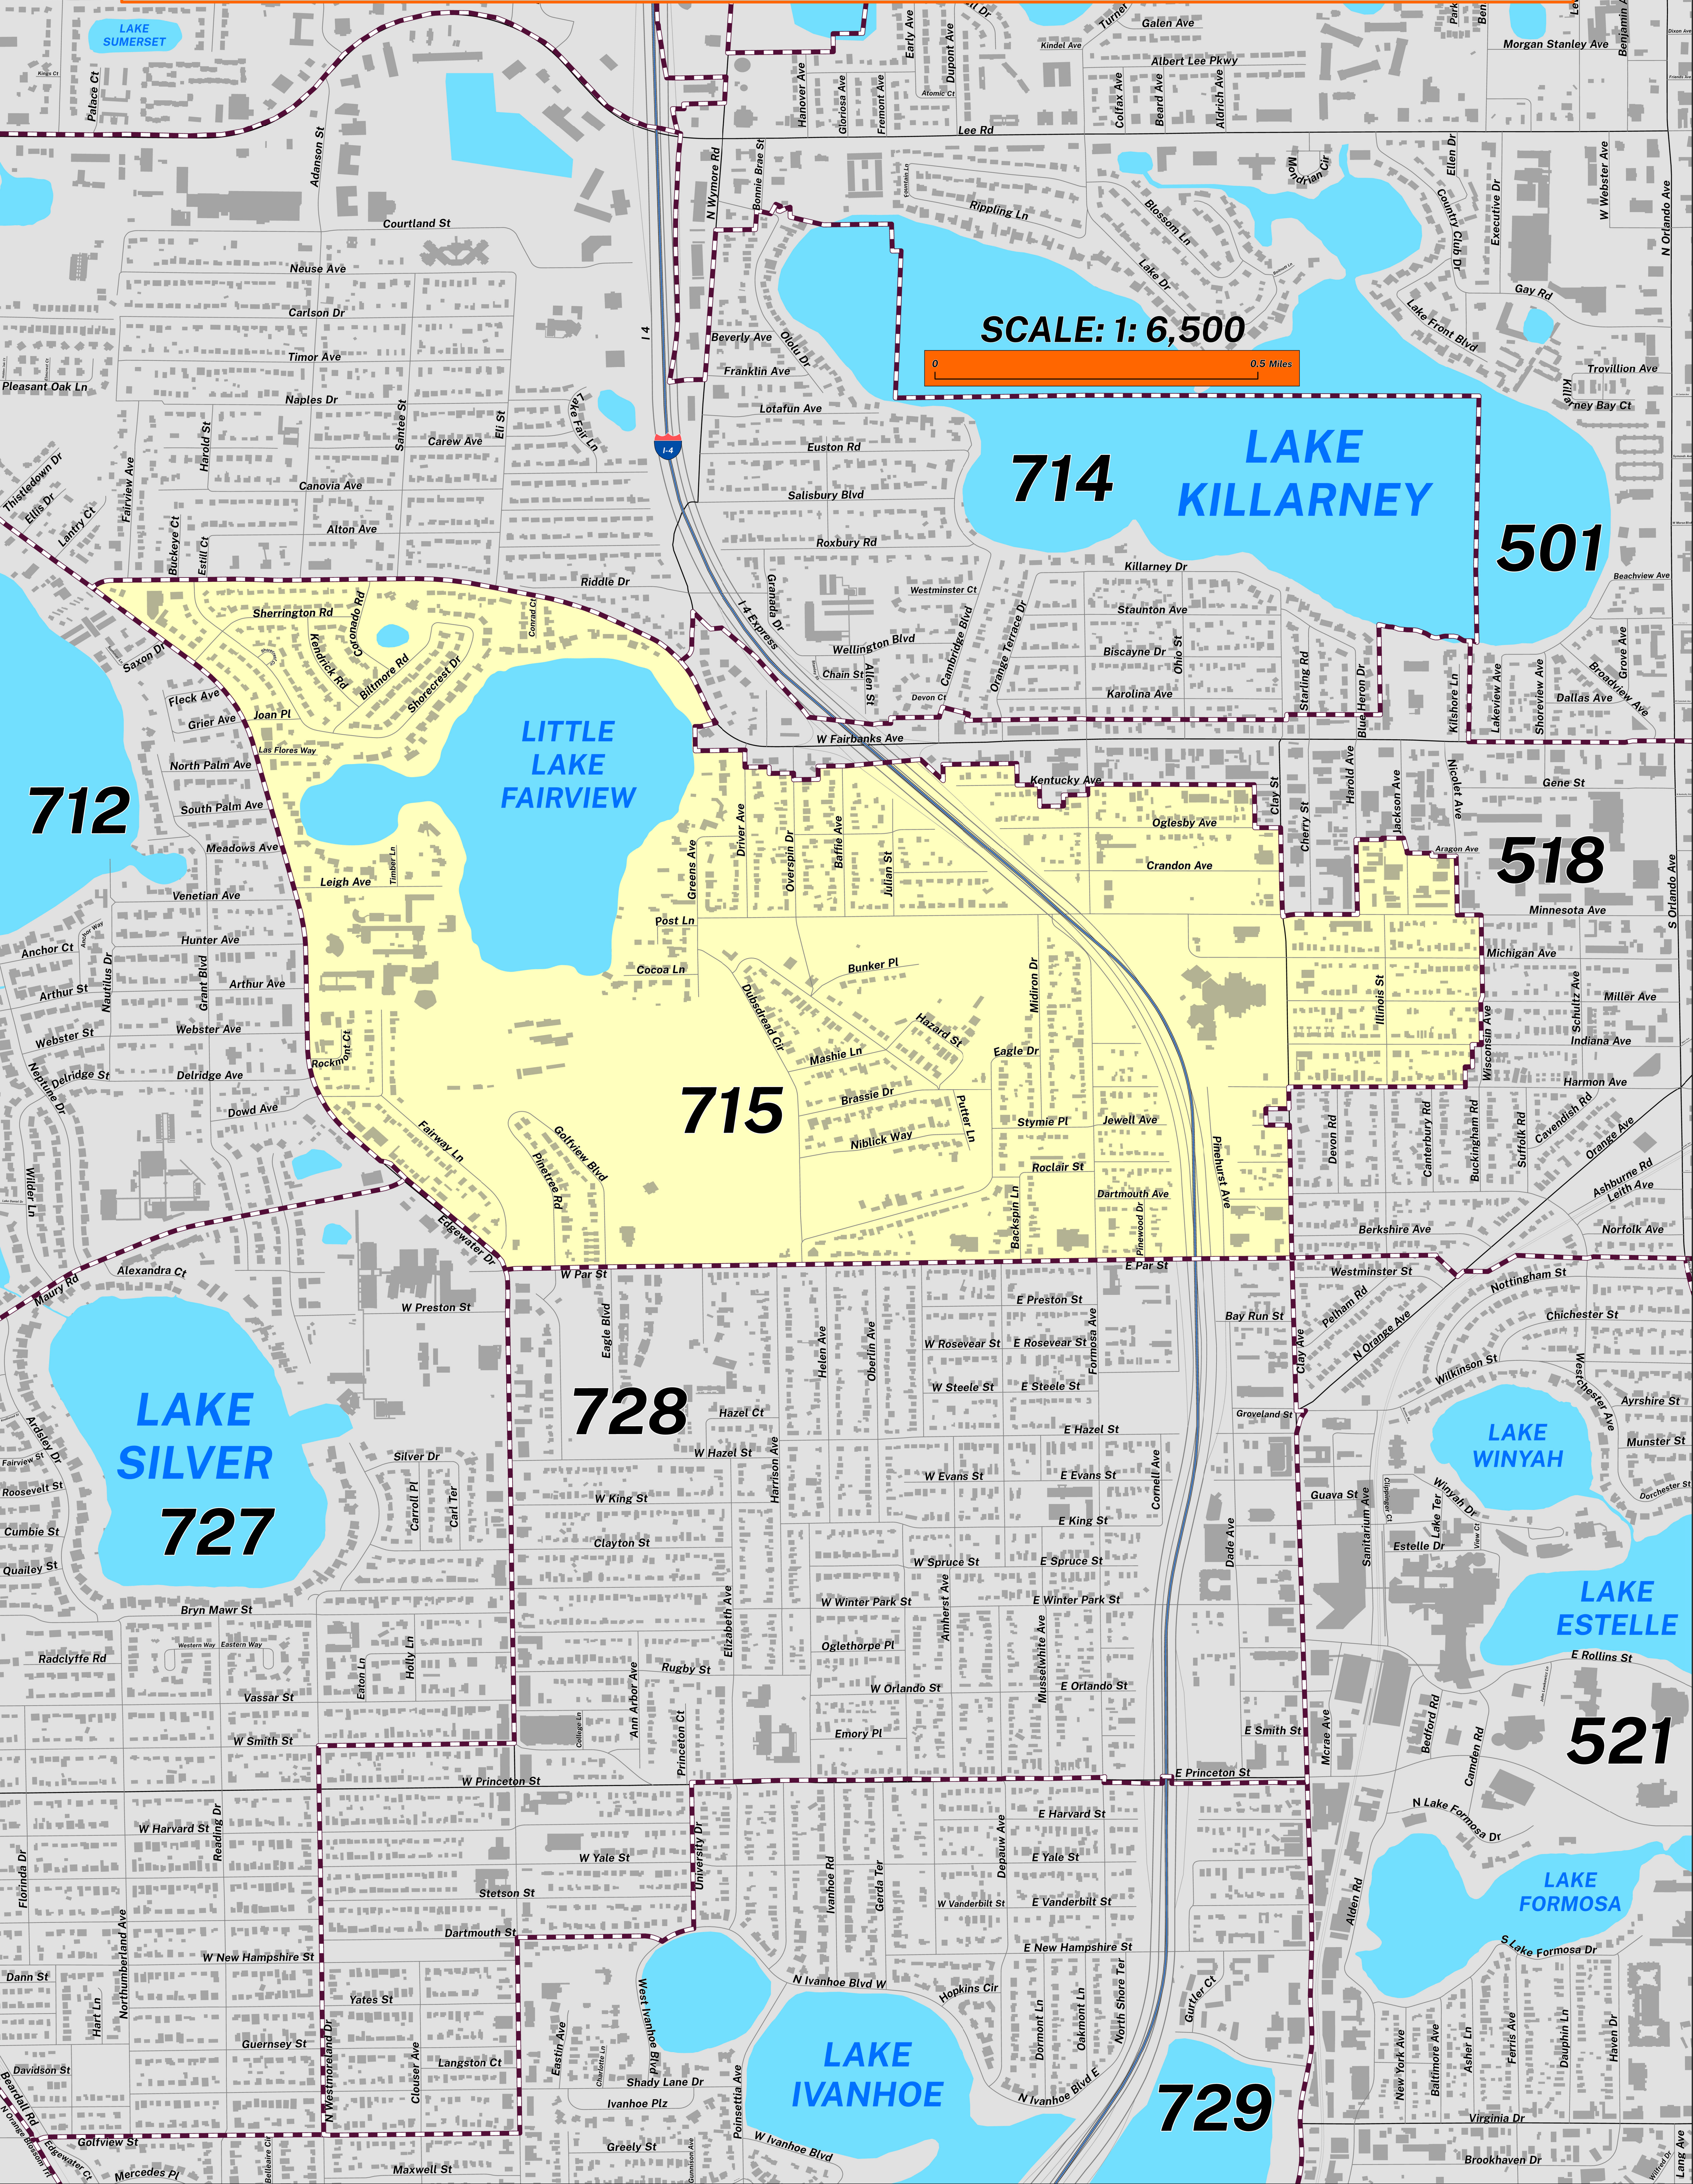

CREATED ON: 04/03/2026

POLLING PLACE CALVARY ASSEMBLY 1199 CLAY ST PRECINCT 715

Prepared by: Orange County Supervisor of Elections Mapping Department

SCALE: 1: 6,500

712

LITTLE LAKE FAIRVIEW

715

728

LAKE SILVER
727

729

LAKE IVANHOE

714

LAKE KILLARNEY

501

518

521

LAKE WINYAH

LAKE ESTELLE

LAKE FORMOSA

The Polling Place for Precinct 715 is Calvary Assembly at 1199 Clay Street.

Precinct 715 (2026) northern boundary follows along West Fairbanks Avenue, a small portion of the northeast shore of Little Lake Fairview and extends south of West Fairbanks Avenue. The northern boundary continues along Kentucky Avenue and Oglesby Avenue. The western boundary is Edgewater Drive. The southern boundary is Par Street. The eastern boundary follows along Clay Street, Harmon Avenue, Wisconsin Avenue, Minnesota Avenue, Nicolet Avenue, Jackson Avenue, Harold Avenue, extends back to Minnesota Avenue and Clay Street.

Precinct 715 contains sub precincts of:

715A is with district assignments of U.S. Congress 10, State Senate 15, State House 42, County Commission 7, School Board 6, and Soil & Water 5.

715B is with district assignments of U.S. Congress 10, State Senate 10, State House 42, County Commission 7, School Board 6, and Soil & Water 5.