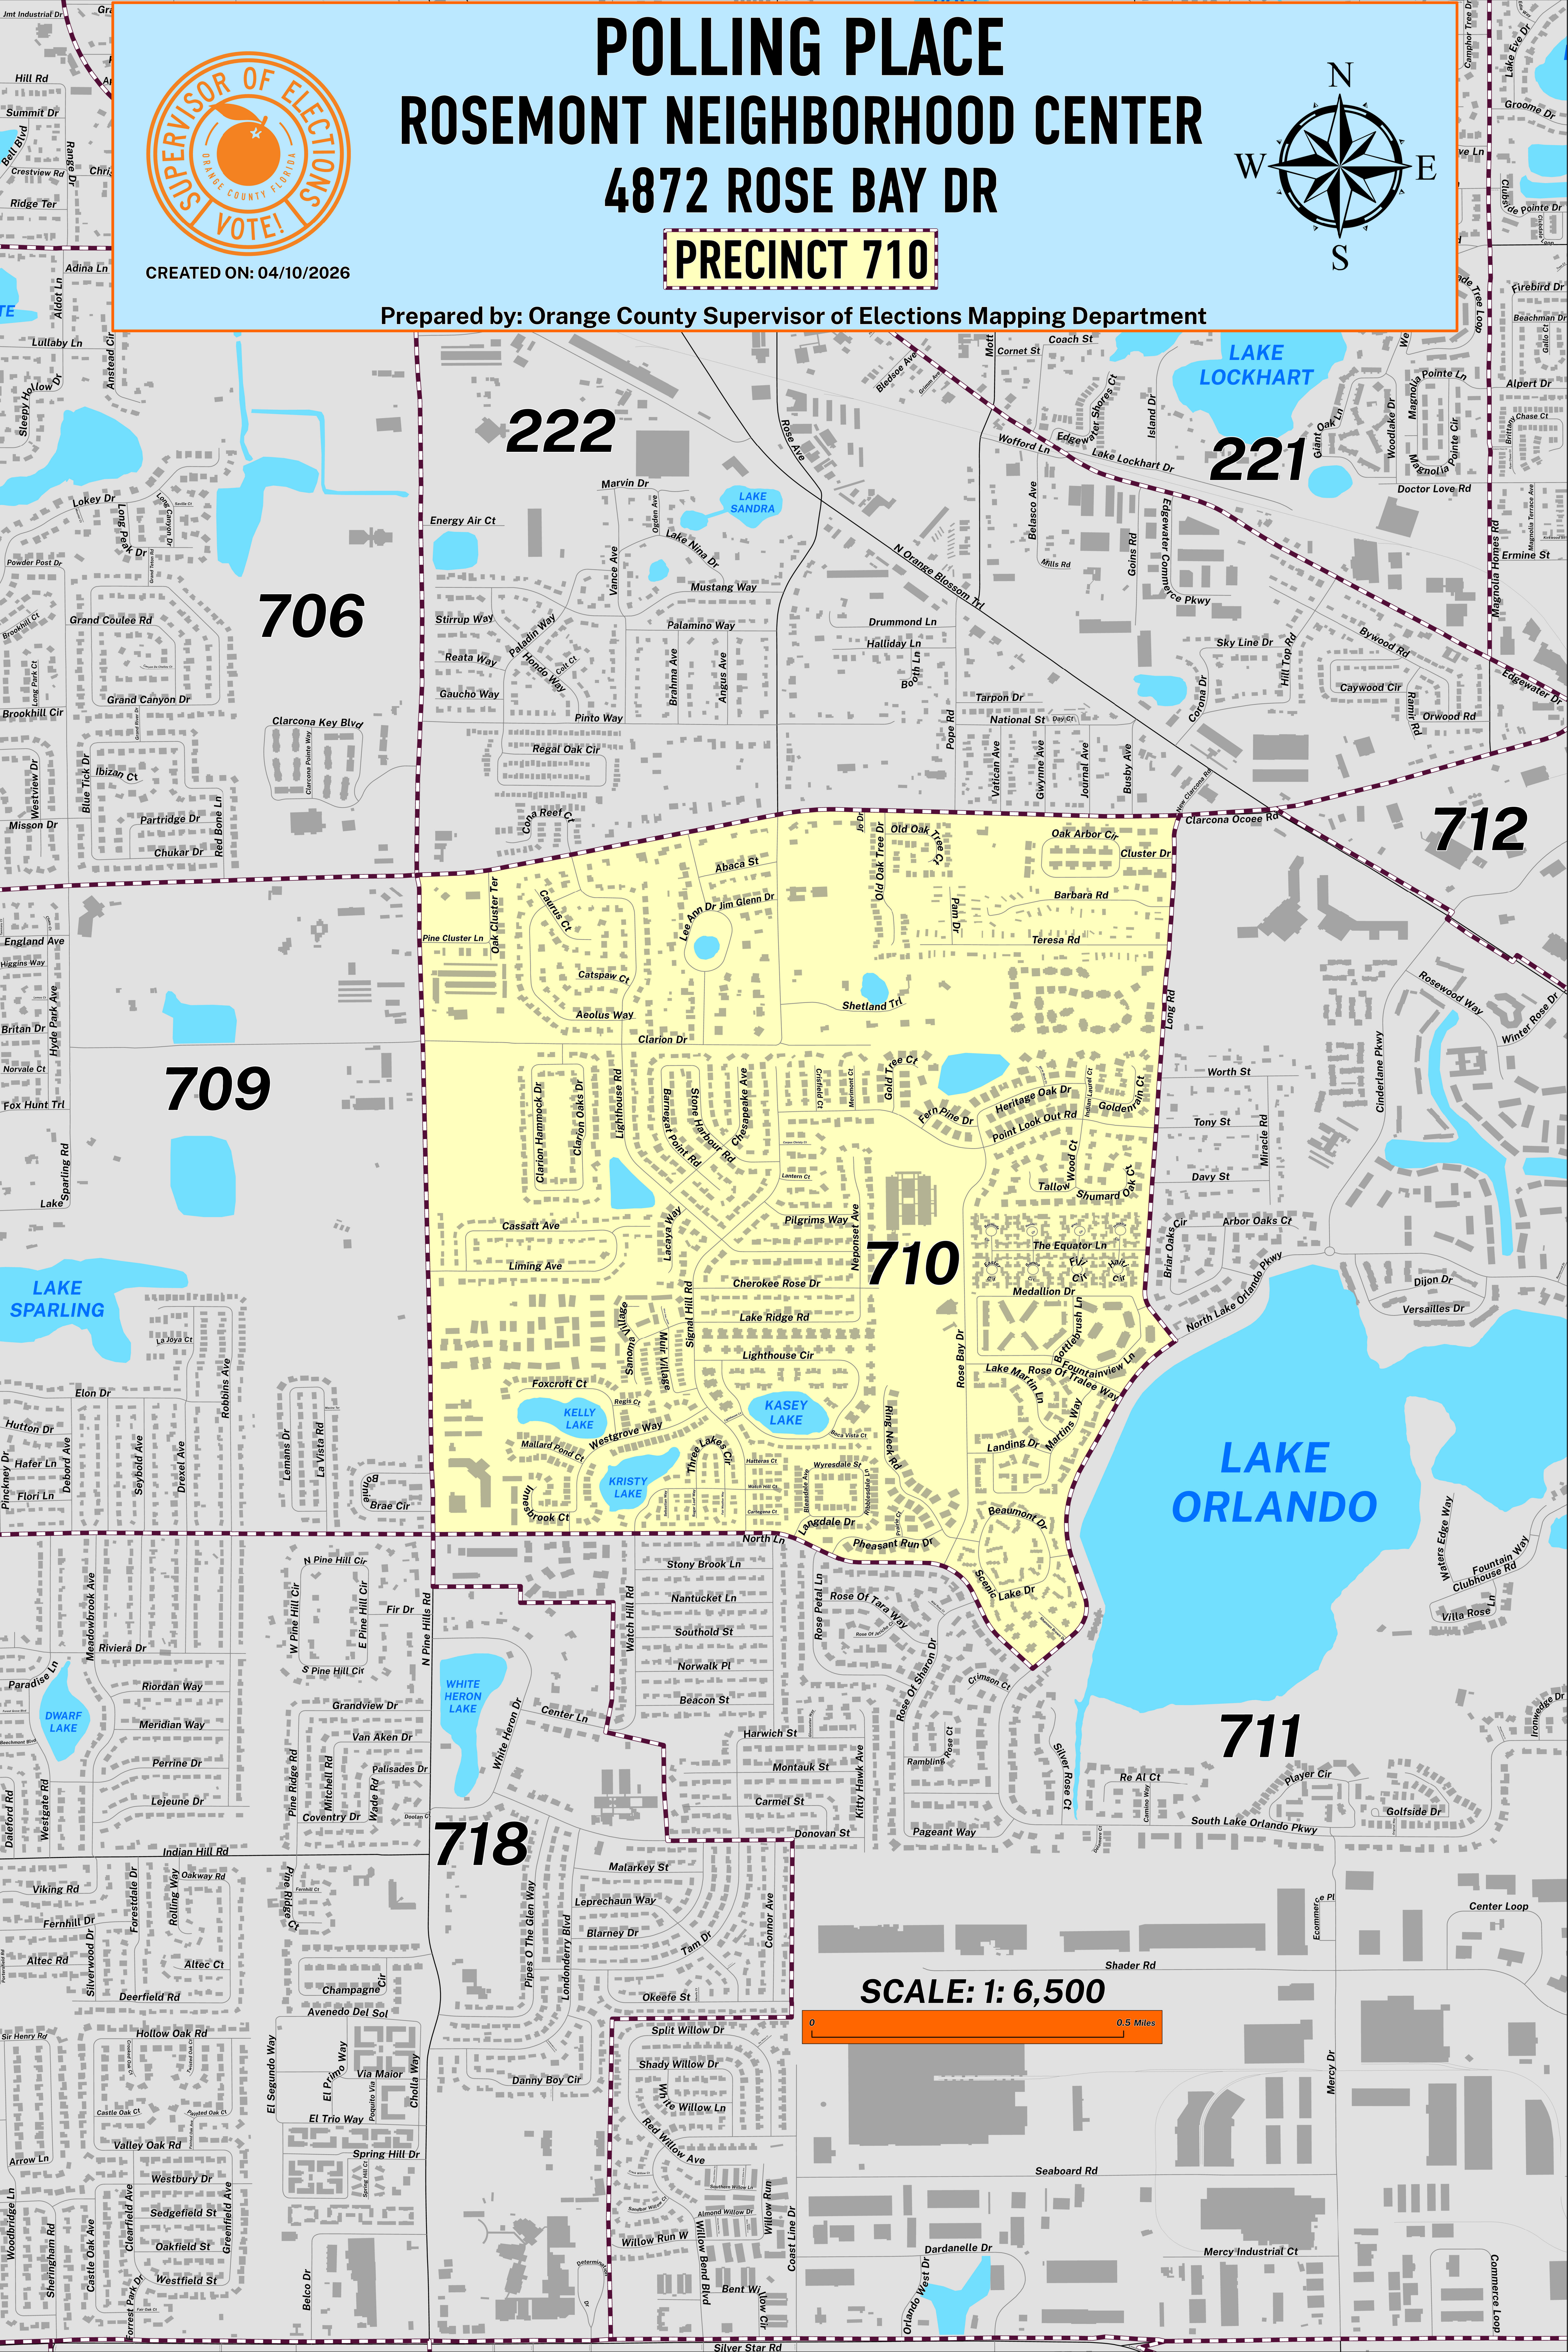

# POLLING PLACE ROSEMONT NEIGHBORHOOD CENTER 4872 ROSE BAY DR PRECINCT 710

Prepared by: Orange County Supervisor of Elections Mapping Department

SCALE: 1: 6,500

The Polling Place for Precinct 710 is Rosemont Neighborhood Center at 4872 Rose Bay Drive.

Precinct 710 (2026) northern boundary is Clarcona Ocoee Road. The western boundary is North Pine Hills Road. The southern boundary is North Lane. The eastern boundary follows along North Lake Orlando Parkway and Long Road.