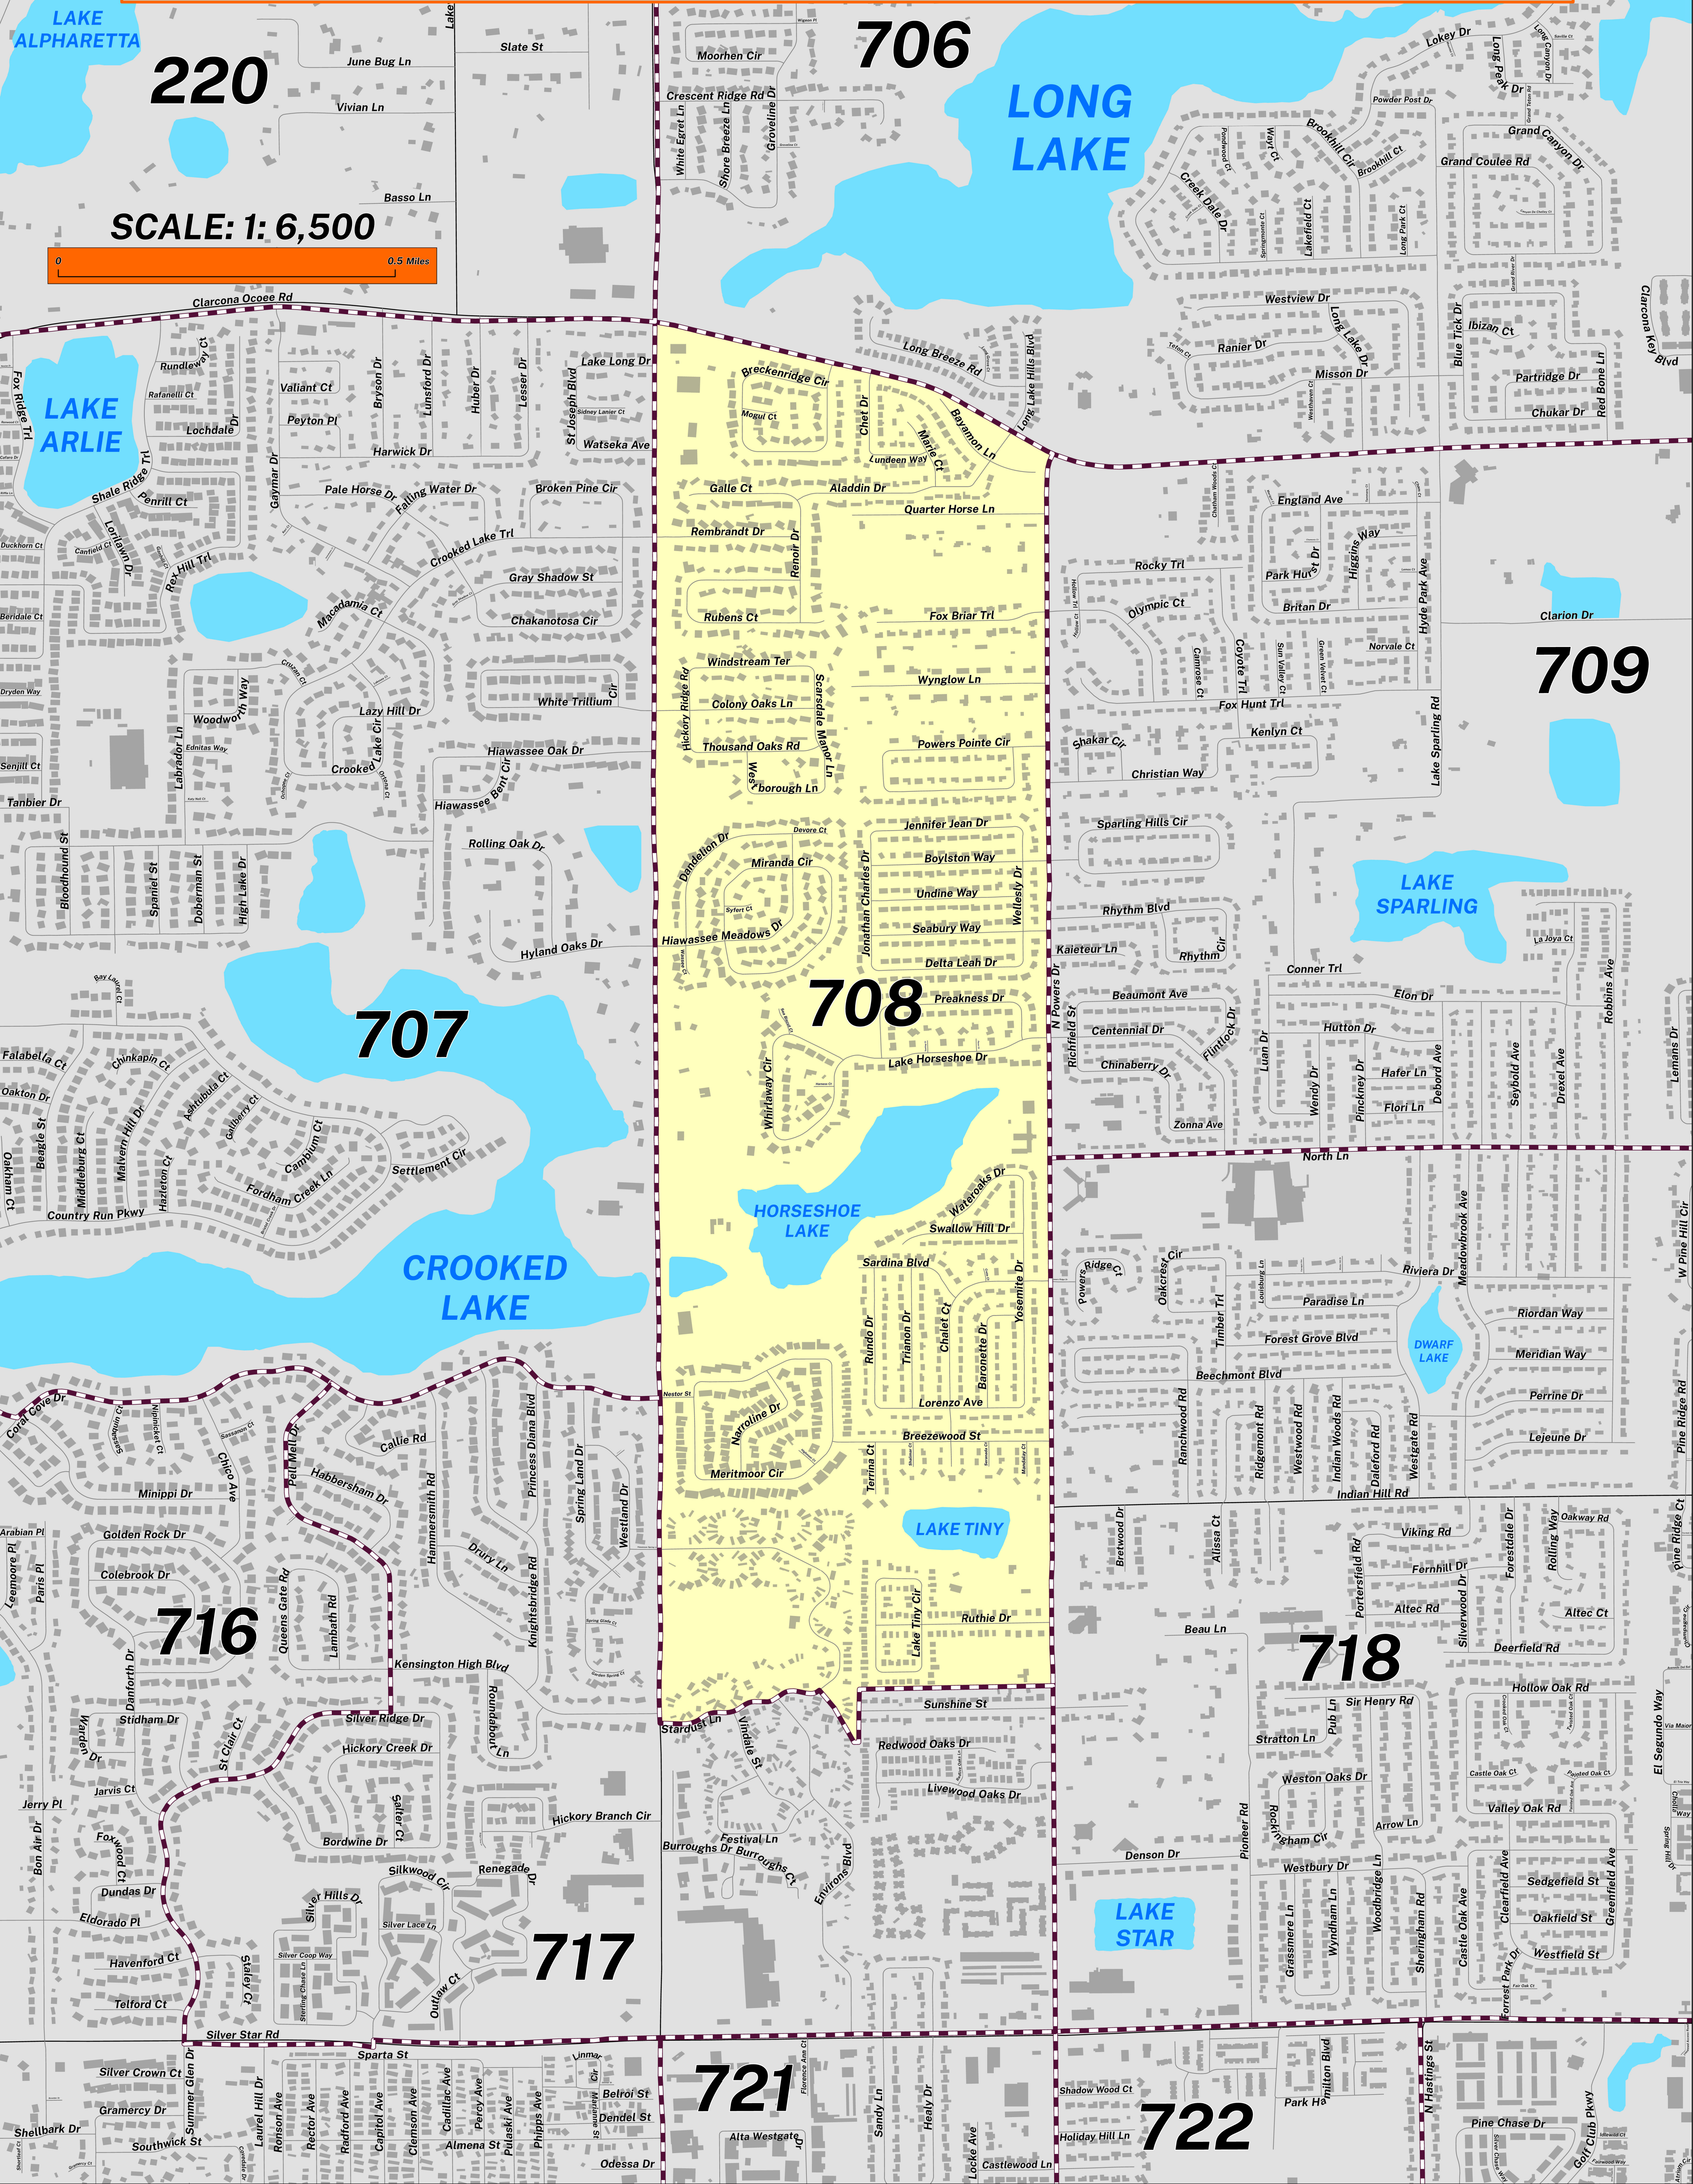

CREATED ON: 04/10/2026

POLLING PLACE FELLOWSHIP MISSIONARY BAPTIST CHURCH 6225 CLARCONA OCOEE RD PRECINCT 708

Prepared by: Orange County Supervisor of Elections Mapping Department

220

706

SCALE: 1: 6,500

707

708

709

716

718

717

721

722

The Polling Place for Precinct 708 is Fellowship Missionary Baptist Church at 6225 Clarcona Ocoee Road.

Precinct 708 (2026) northern boundary is Clarcona Ocoee Road. The western boundary is North Hiawassee Road. The southern boundary follows along Stardust Lane and continues parallel just north of Sunshine Street. The eastern boundary is North Powers Drive.

This map was produced by the Orange County Supervisor of Elections Mapping Department. Additional voter information can be found [on our website](#).