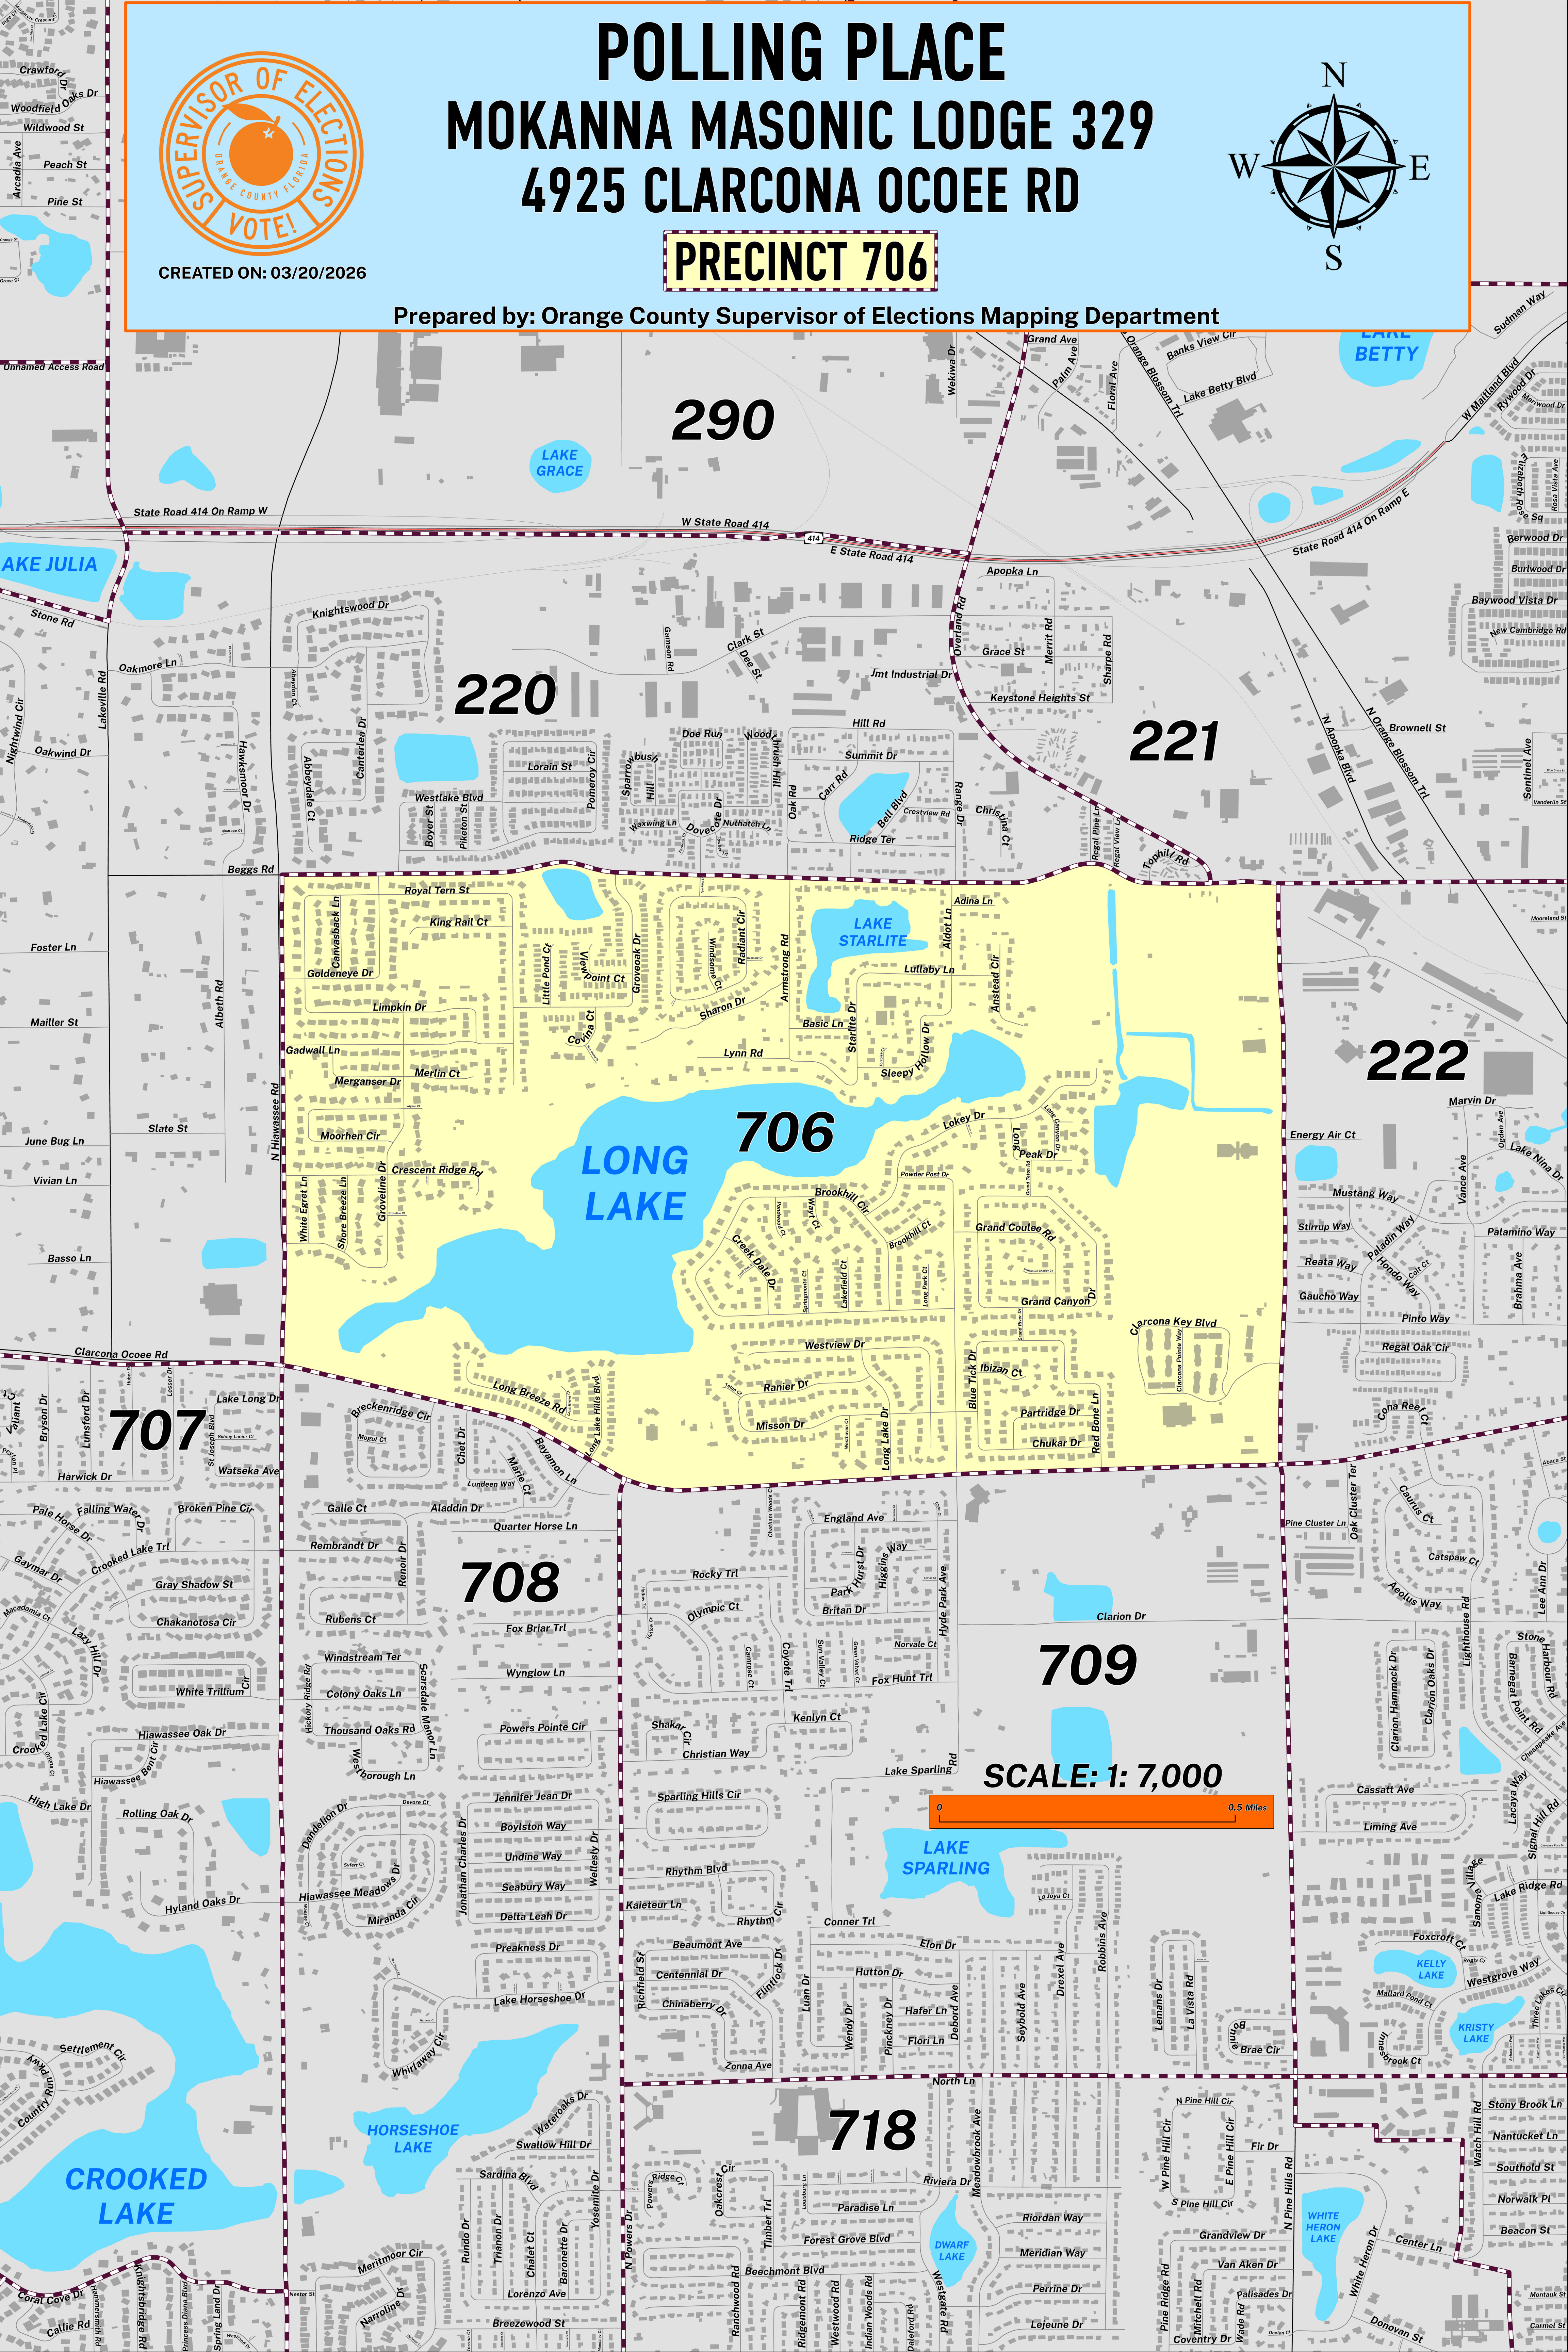

CREATED ON: 03/20/2026

POLLING PLACE

MOKANNA MASONIC LODGE 329

4925 CLARCONA OCOEE RD

PRECINCT 706

Prepared by: Orange County Supervisor of Elections Mapping Department

SCALE: 1: 7,000