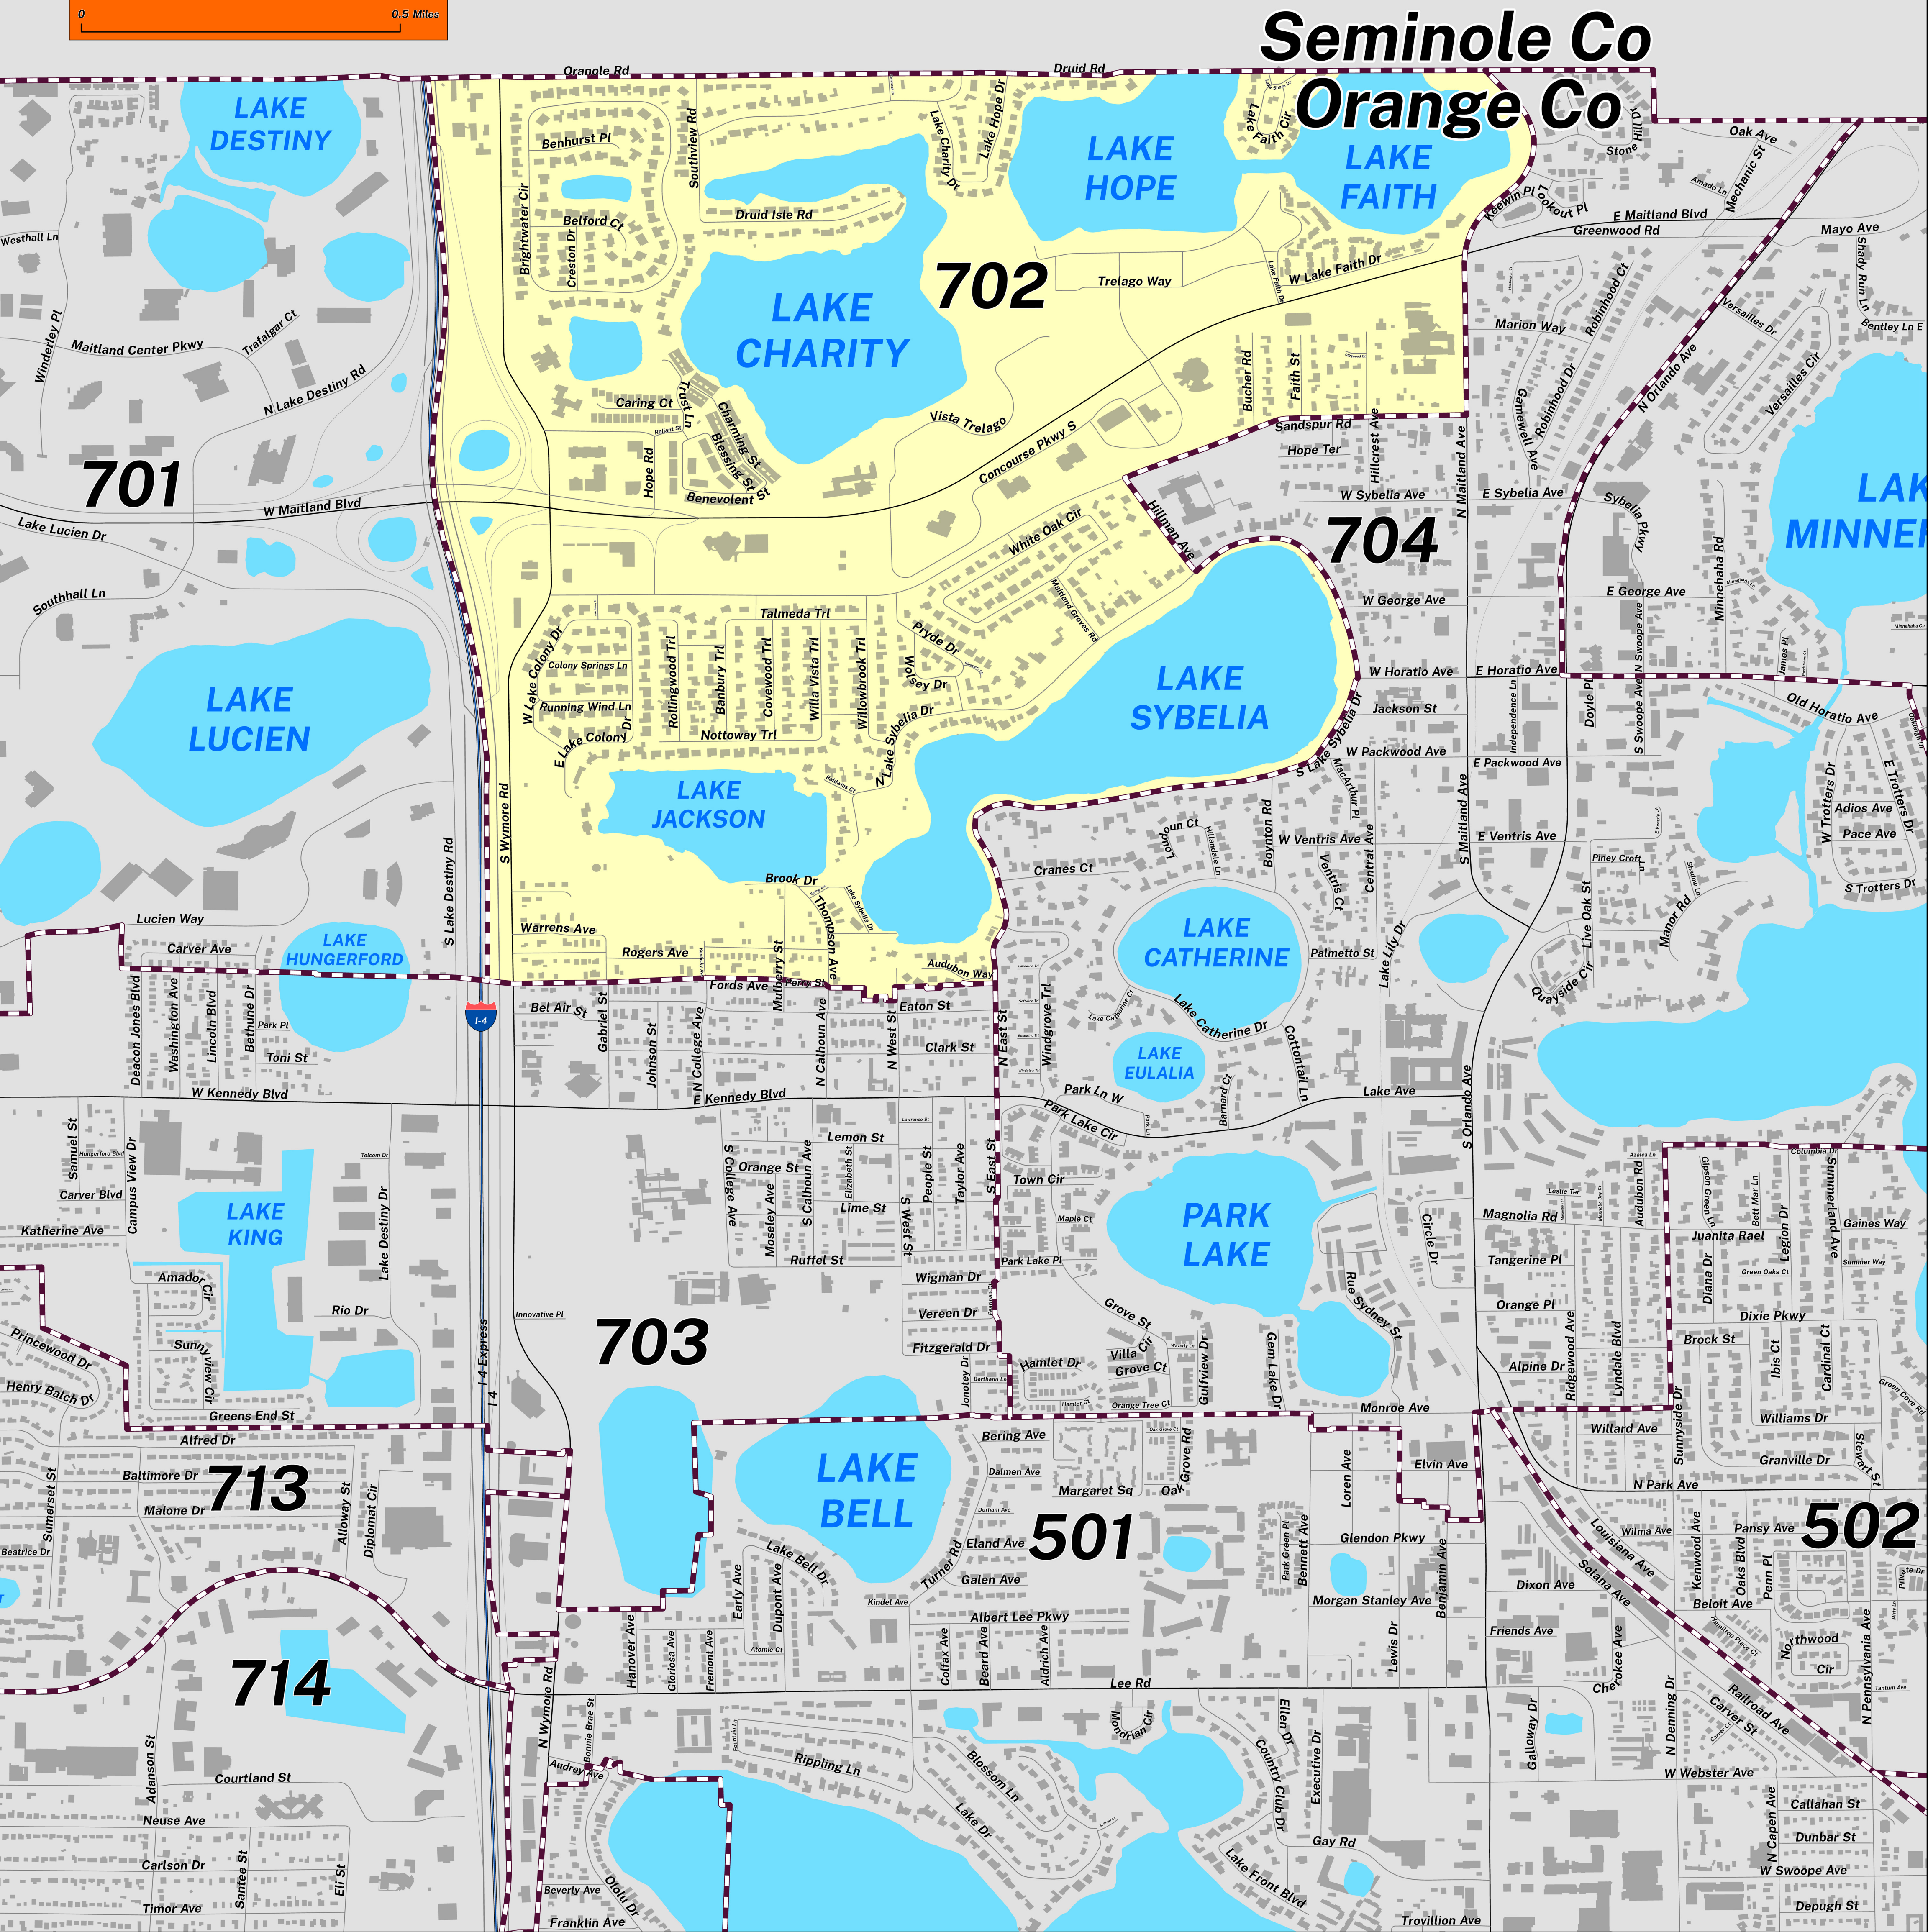

CREATED ON: 04/10/2026

POLLING PLACE KING OF KINGS LUTHERAN CHURCH 1101 N WYMORE RD

PRECINCT 702

Prepared by: Orange County Supervisor of Elections Mapping Department

SCALE: 1: 7,500

The Polling Place for Precinct 702 is King of Kings Lutheran Church at 1101 N Wymore Road.

Precinct 702 (2026) northern boundary follows along Oranole Road and the Seminole/ Orange County border. The western boundary follows alongside I-4. The southern boundary follows a combination along Eaton Street, Fords Avenue, South Lake Sybelia Drive, Hillman Avenue and extends to Sandspur Road. The eastern boundary is North Maitland Avenue.

Precinct 702 contains a sub precinct of:

702A is with district assignments of U.S. Congress 10, State Senate 10, State House 42, County Commission 7, School Board 6, and Soil & Water 5.

702B is with district assignments of U.S. Congress 10, State Senate 10, State House 42, County Commission 7, School Board 6, and Soil & Water 2.

This map was produced by the Orange County Supervisor of Elections Mapping Department. Additional voter information can be found [on our website](#).