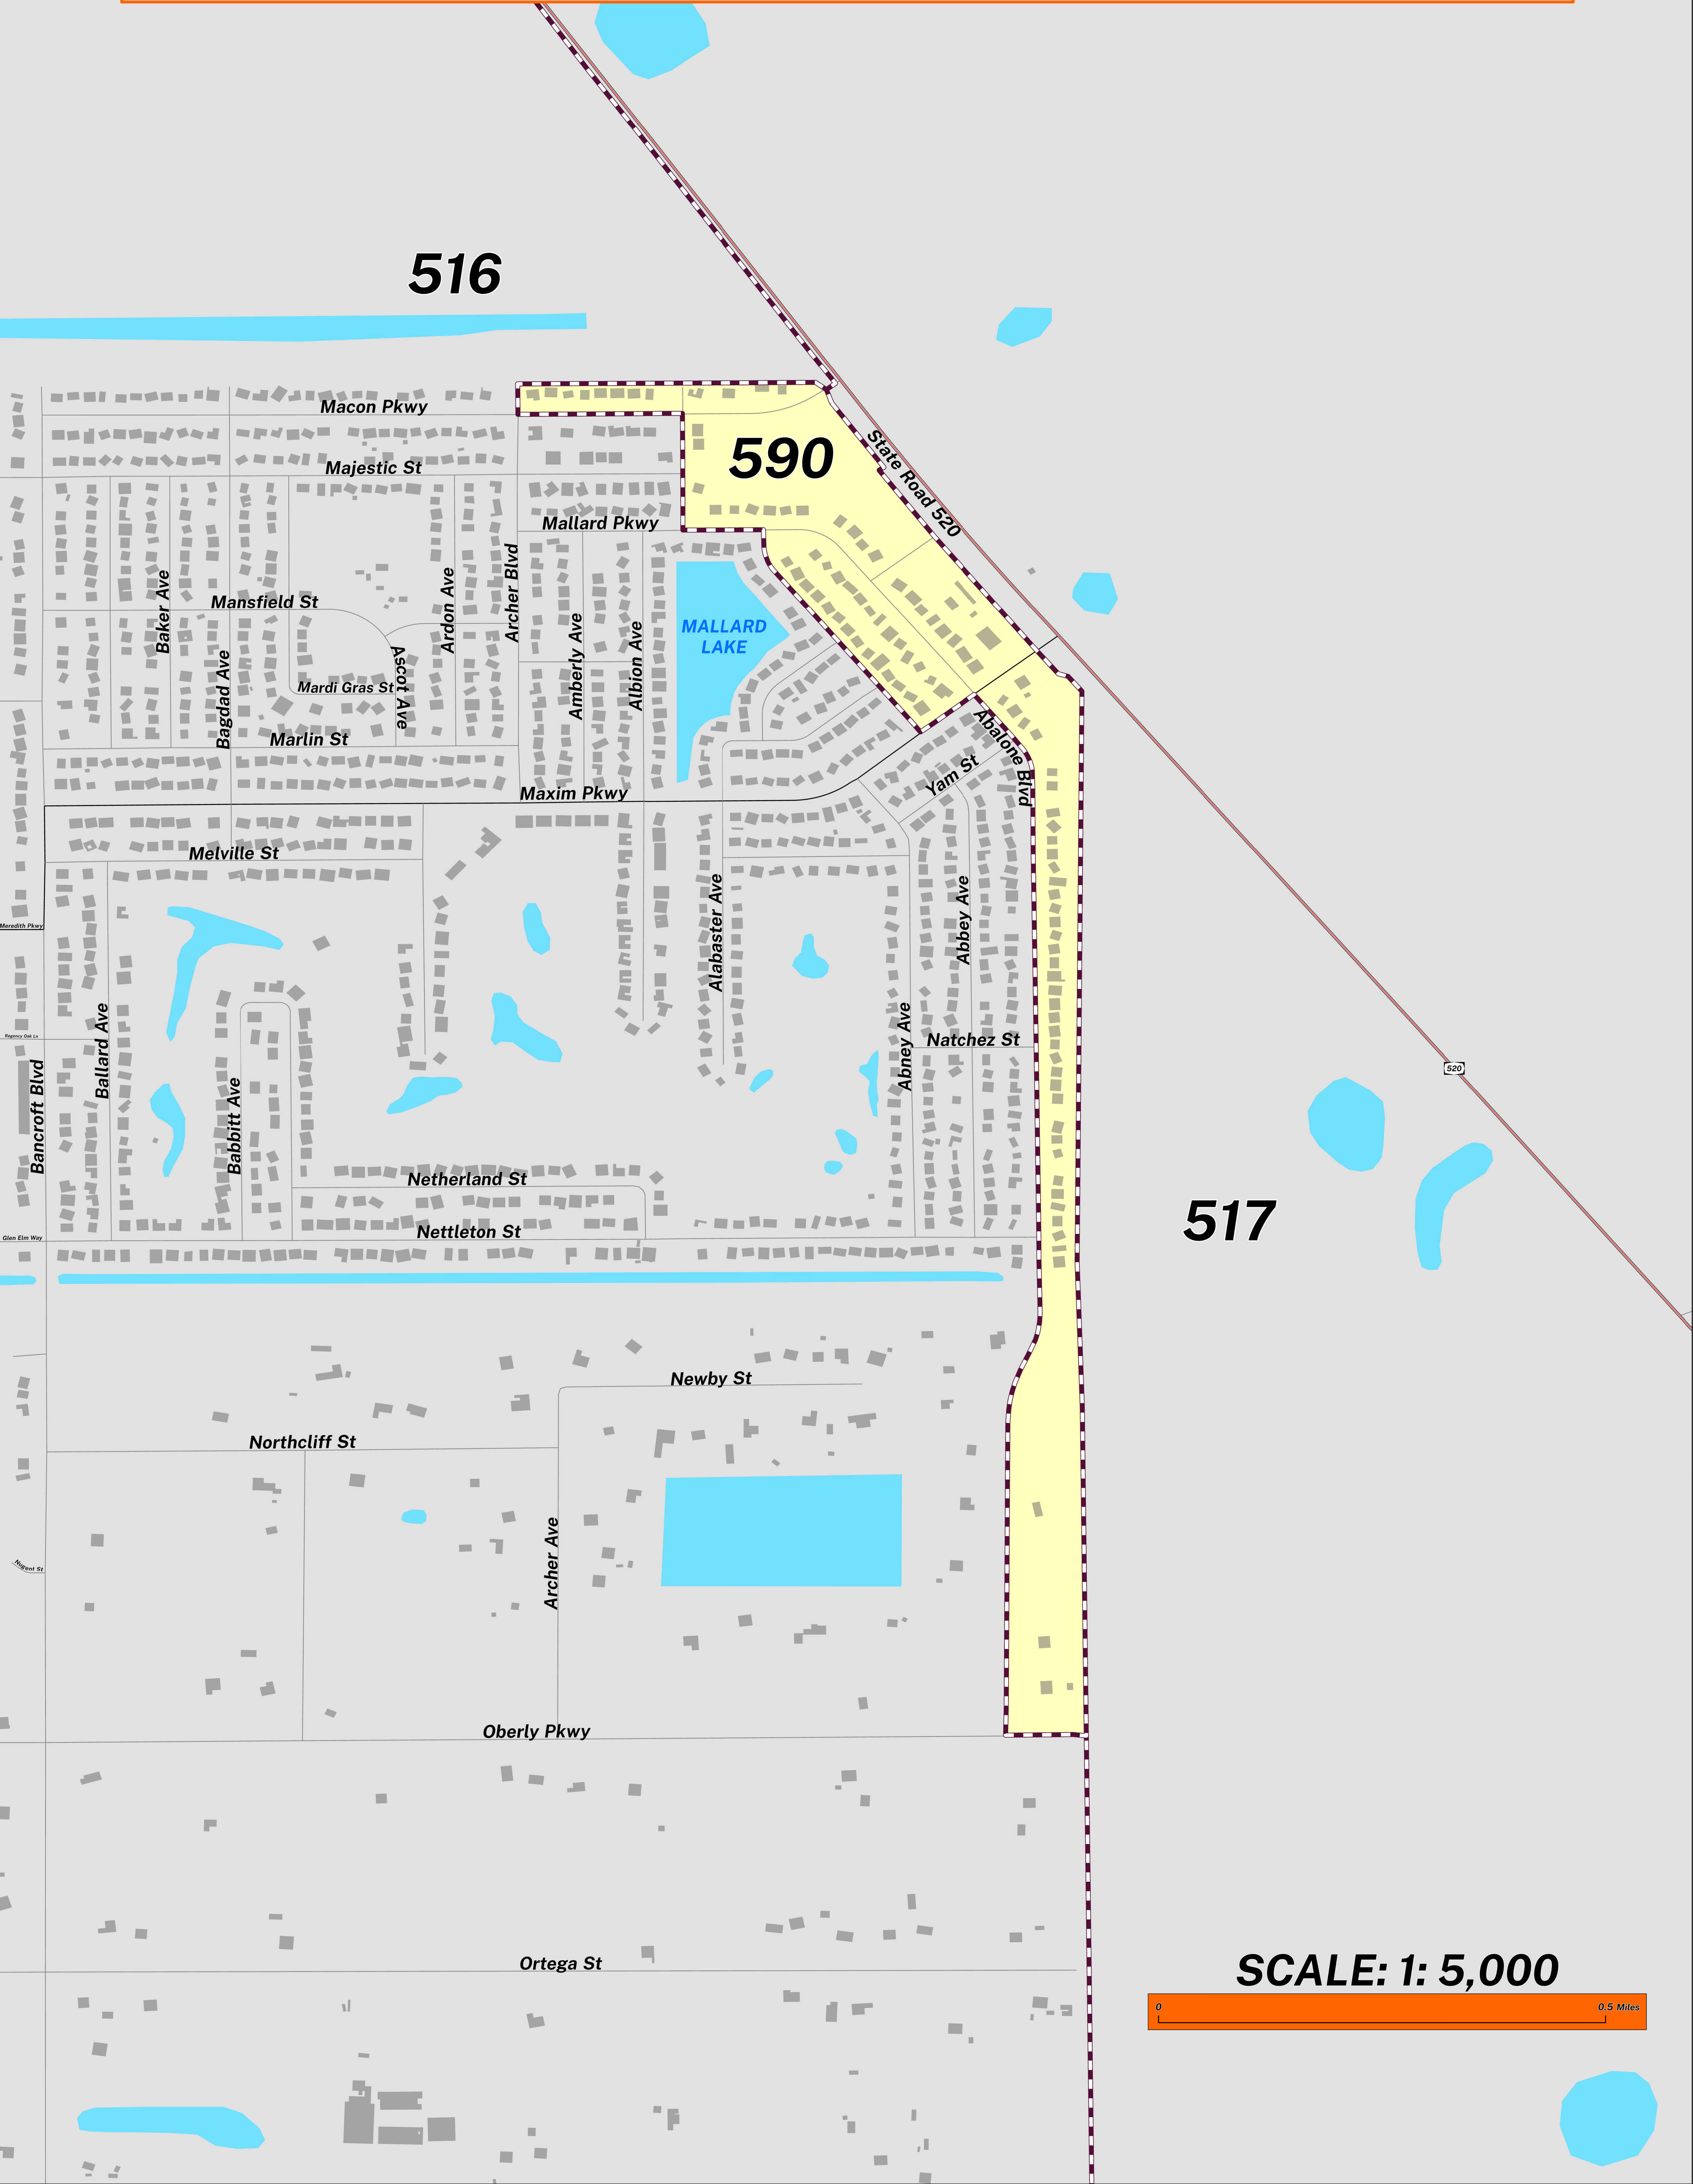

CREATED ON: 04/07/2026

POLLING PLACE EAST ORANGE DISTRICT PARK 22023 E COLONIAL DR

PRECINCT 590

Prepared by: Orange County Supervisor of Elections Mapping Department

516

590

517

SCALE: 1: 5,000

The Polling Place for Precinct 590 is East Orange District Park at 22023 E Colonial Drive.

Precinct 590 (2026) northern boundary follows north of Macon Parkway. The western boundary follows Macon Parkway, Albion Avenue, Mallard Parkway, Abney Avenue, Maxim Parkway and extends to Abalone Boulevard. The southern boundary is Oberly Parkway. The eastern boundary follows east of Abalone Boulevard and west of SR-520.

Precinct 590S is with district assignments of U.S. Congress 8, State Senate 17, State House 35, County Commission 5, School Board 1, Special District 8, and Soil & Water 5.

For more detailed views of other county and municipal precincts, [visit the District and Precinct Maps page](#). For more information about precinct boundaries, contact the [Orange County Supervisor of Elections office](#).

This map was produce by the Orange County Supervisor of Elections Mapping Department. Additional voter information can be found [on our website](#).