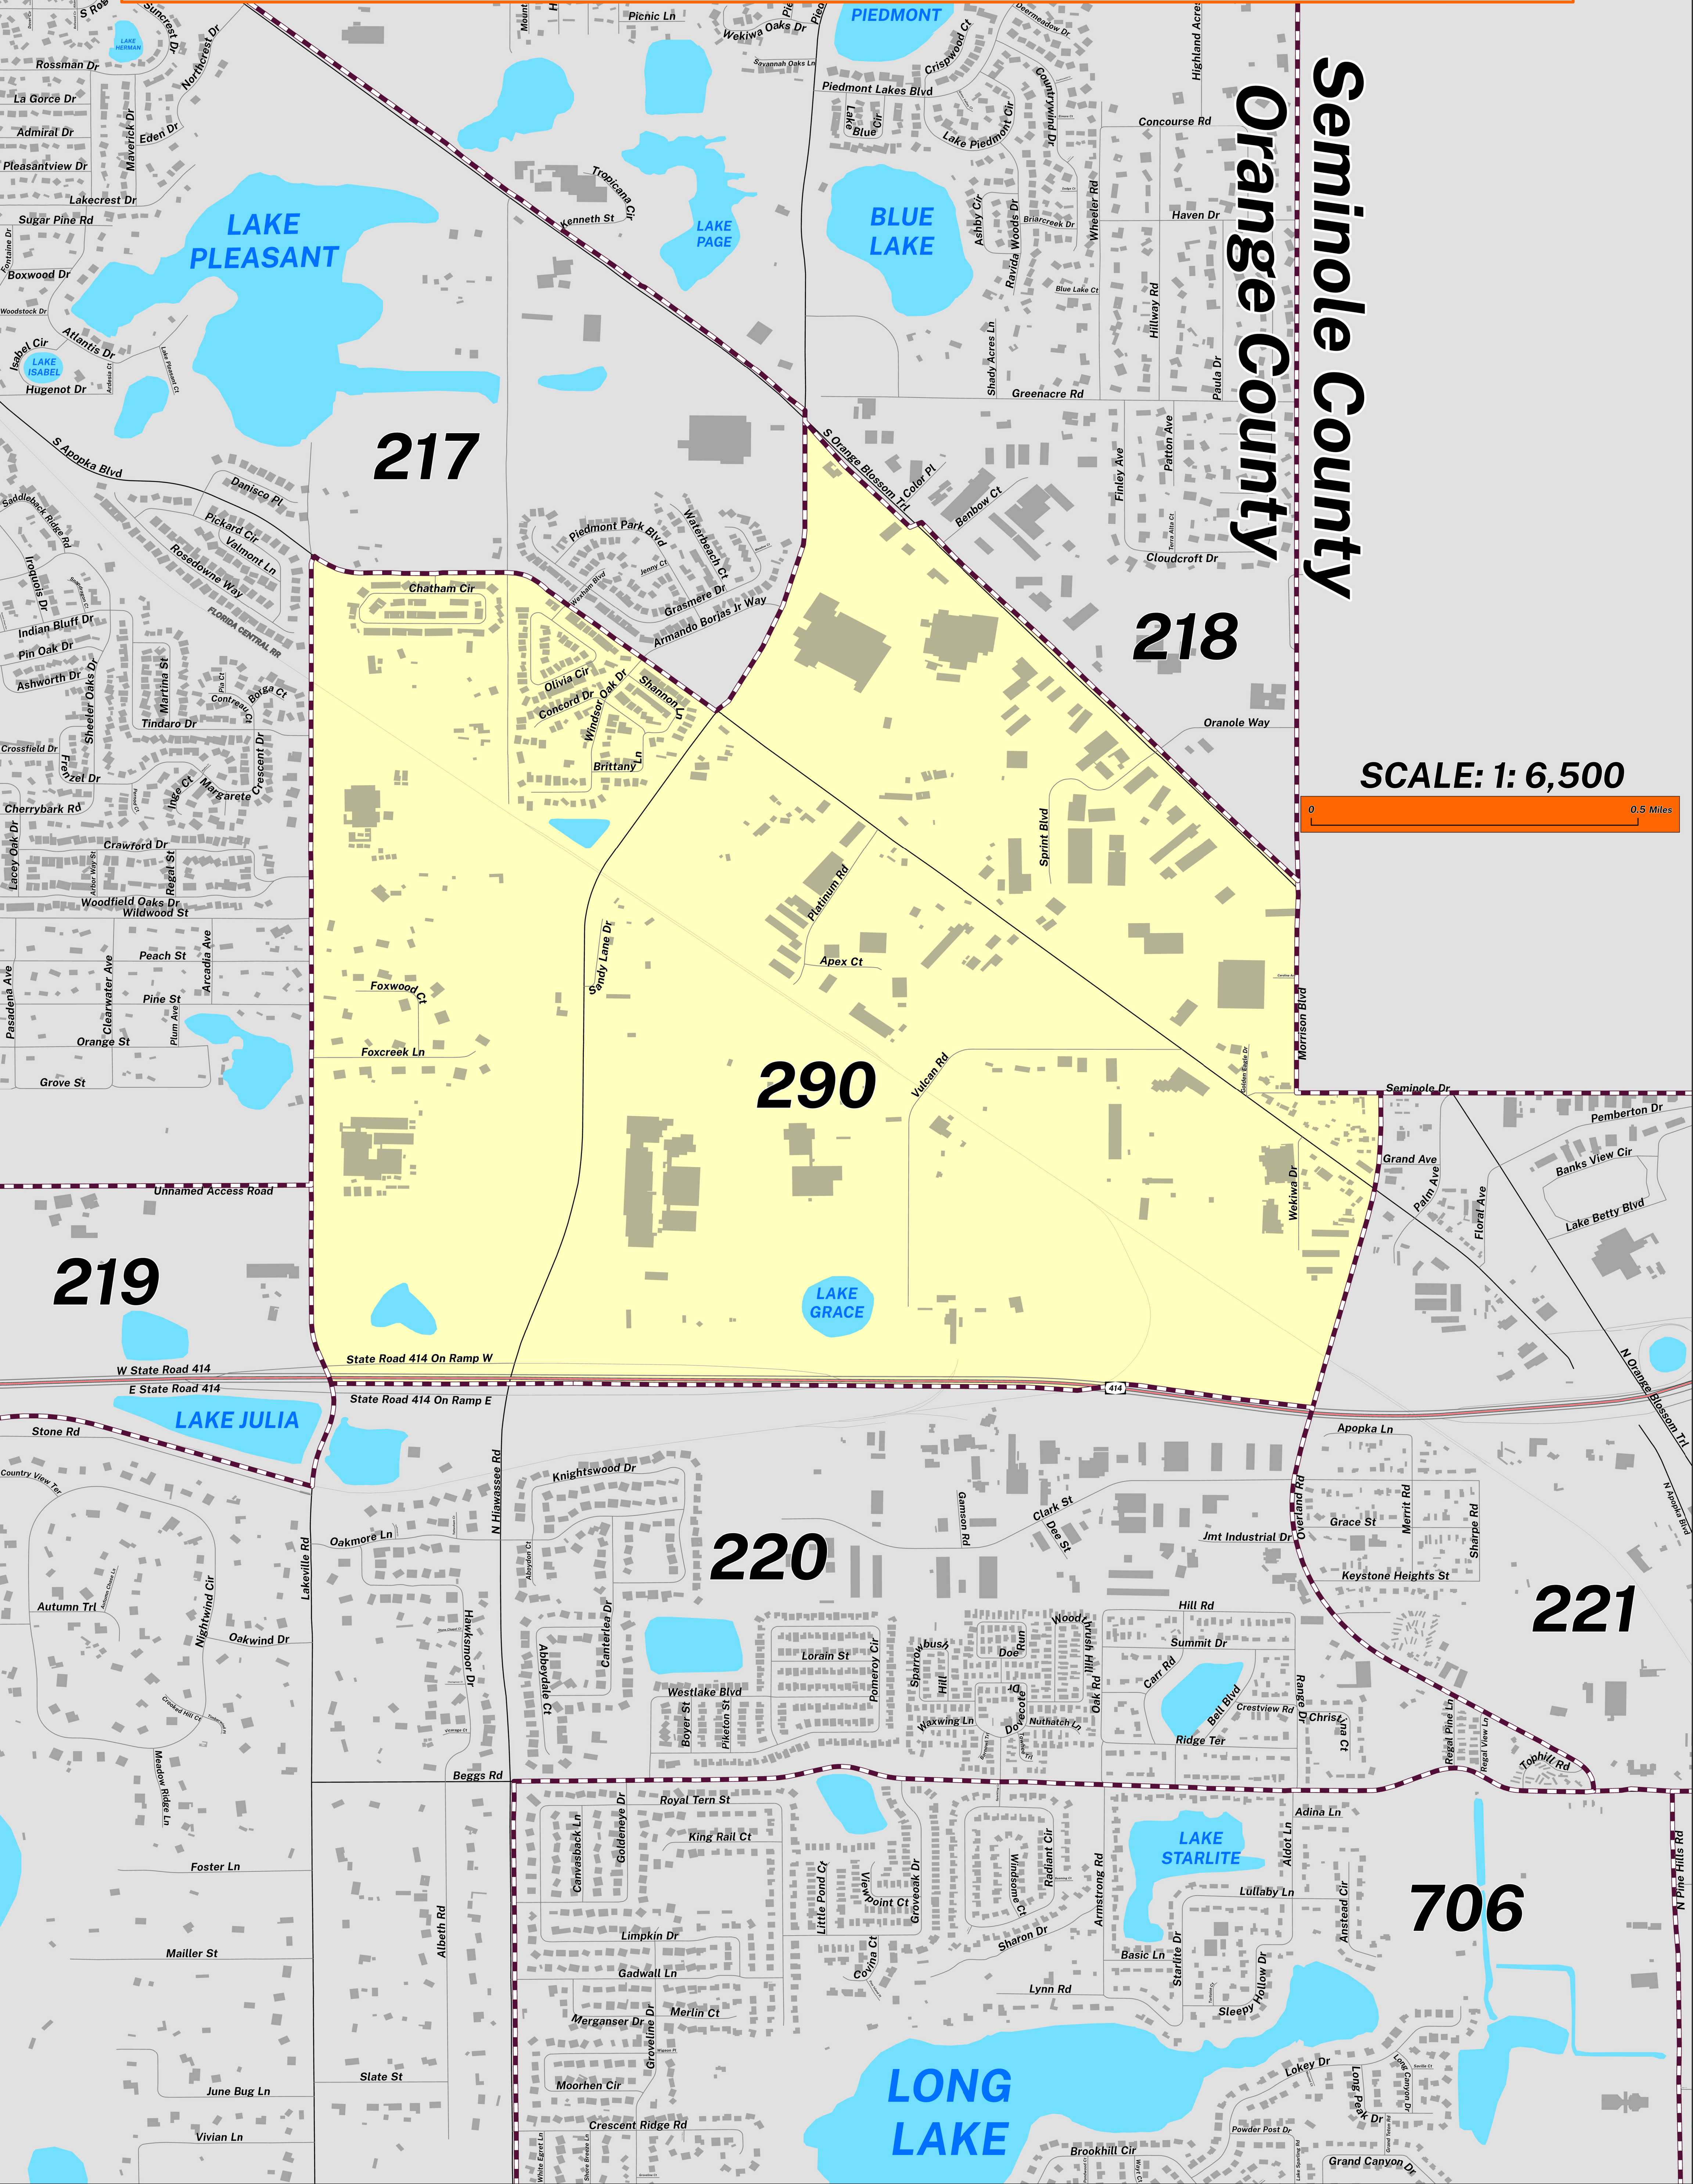

CREATED ON: 03/24/2026

POLLING PLACE CHRIST SANCTIFIED CHURCH 5717 N PINE HILLS RD

PRECINCT 290

Prepared by: Orange County Supervisor of Elections Mapping Department

SCALE: 1: 6,500

The Polling Place for Precinct 290 is Christ Sanctified Church at 5717 N Pine Hills Road.

Precinct 290 (2026) northern boundary follows along a road combination from South Apopka Boulevard, North Hiawassee Road and extends to South Orange Blossom Trail. The western boundary is Lakeville Road. The southern boundary is SR-414. The eastern boundary follows along Morrison Boulevard, Seminole Drive and Overland Road.

Precinct 290S is with district assignments of U.S. Congress 11, State Senate 15, State House 39, County Commission 2, School Board 7, and Soil & Water 2.

For more detailed views of other county and municipal precincts, [visit the District and Precinct Maps page](#). For more information about precinct boundaries, contact the [Orange County Supervisor of Elections office](#).

This map was produced by the Orange County Supervisor of Elections Mapping Department. Additional voter information can be found [on our website](#).