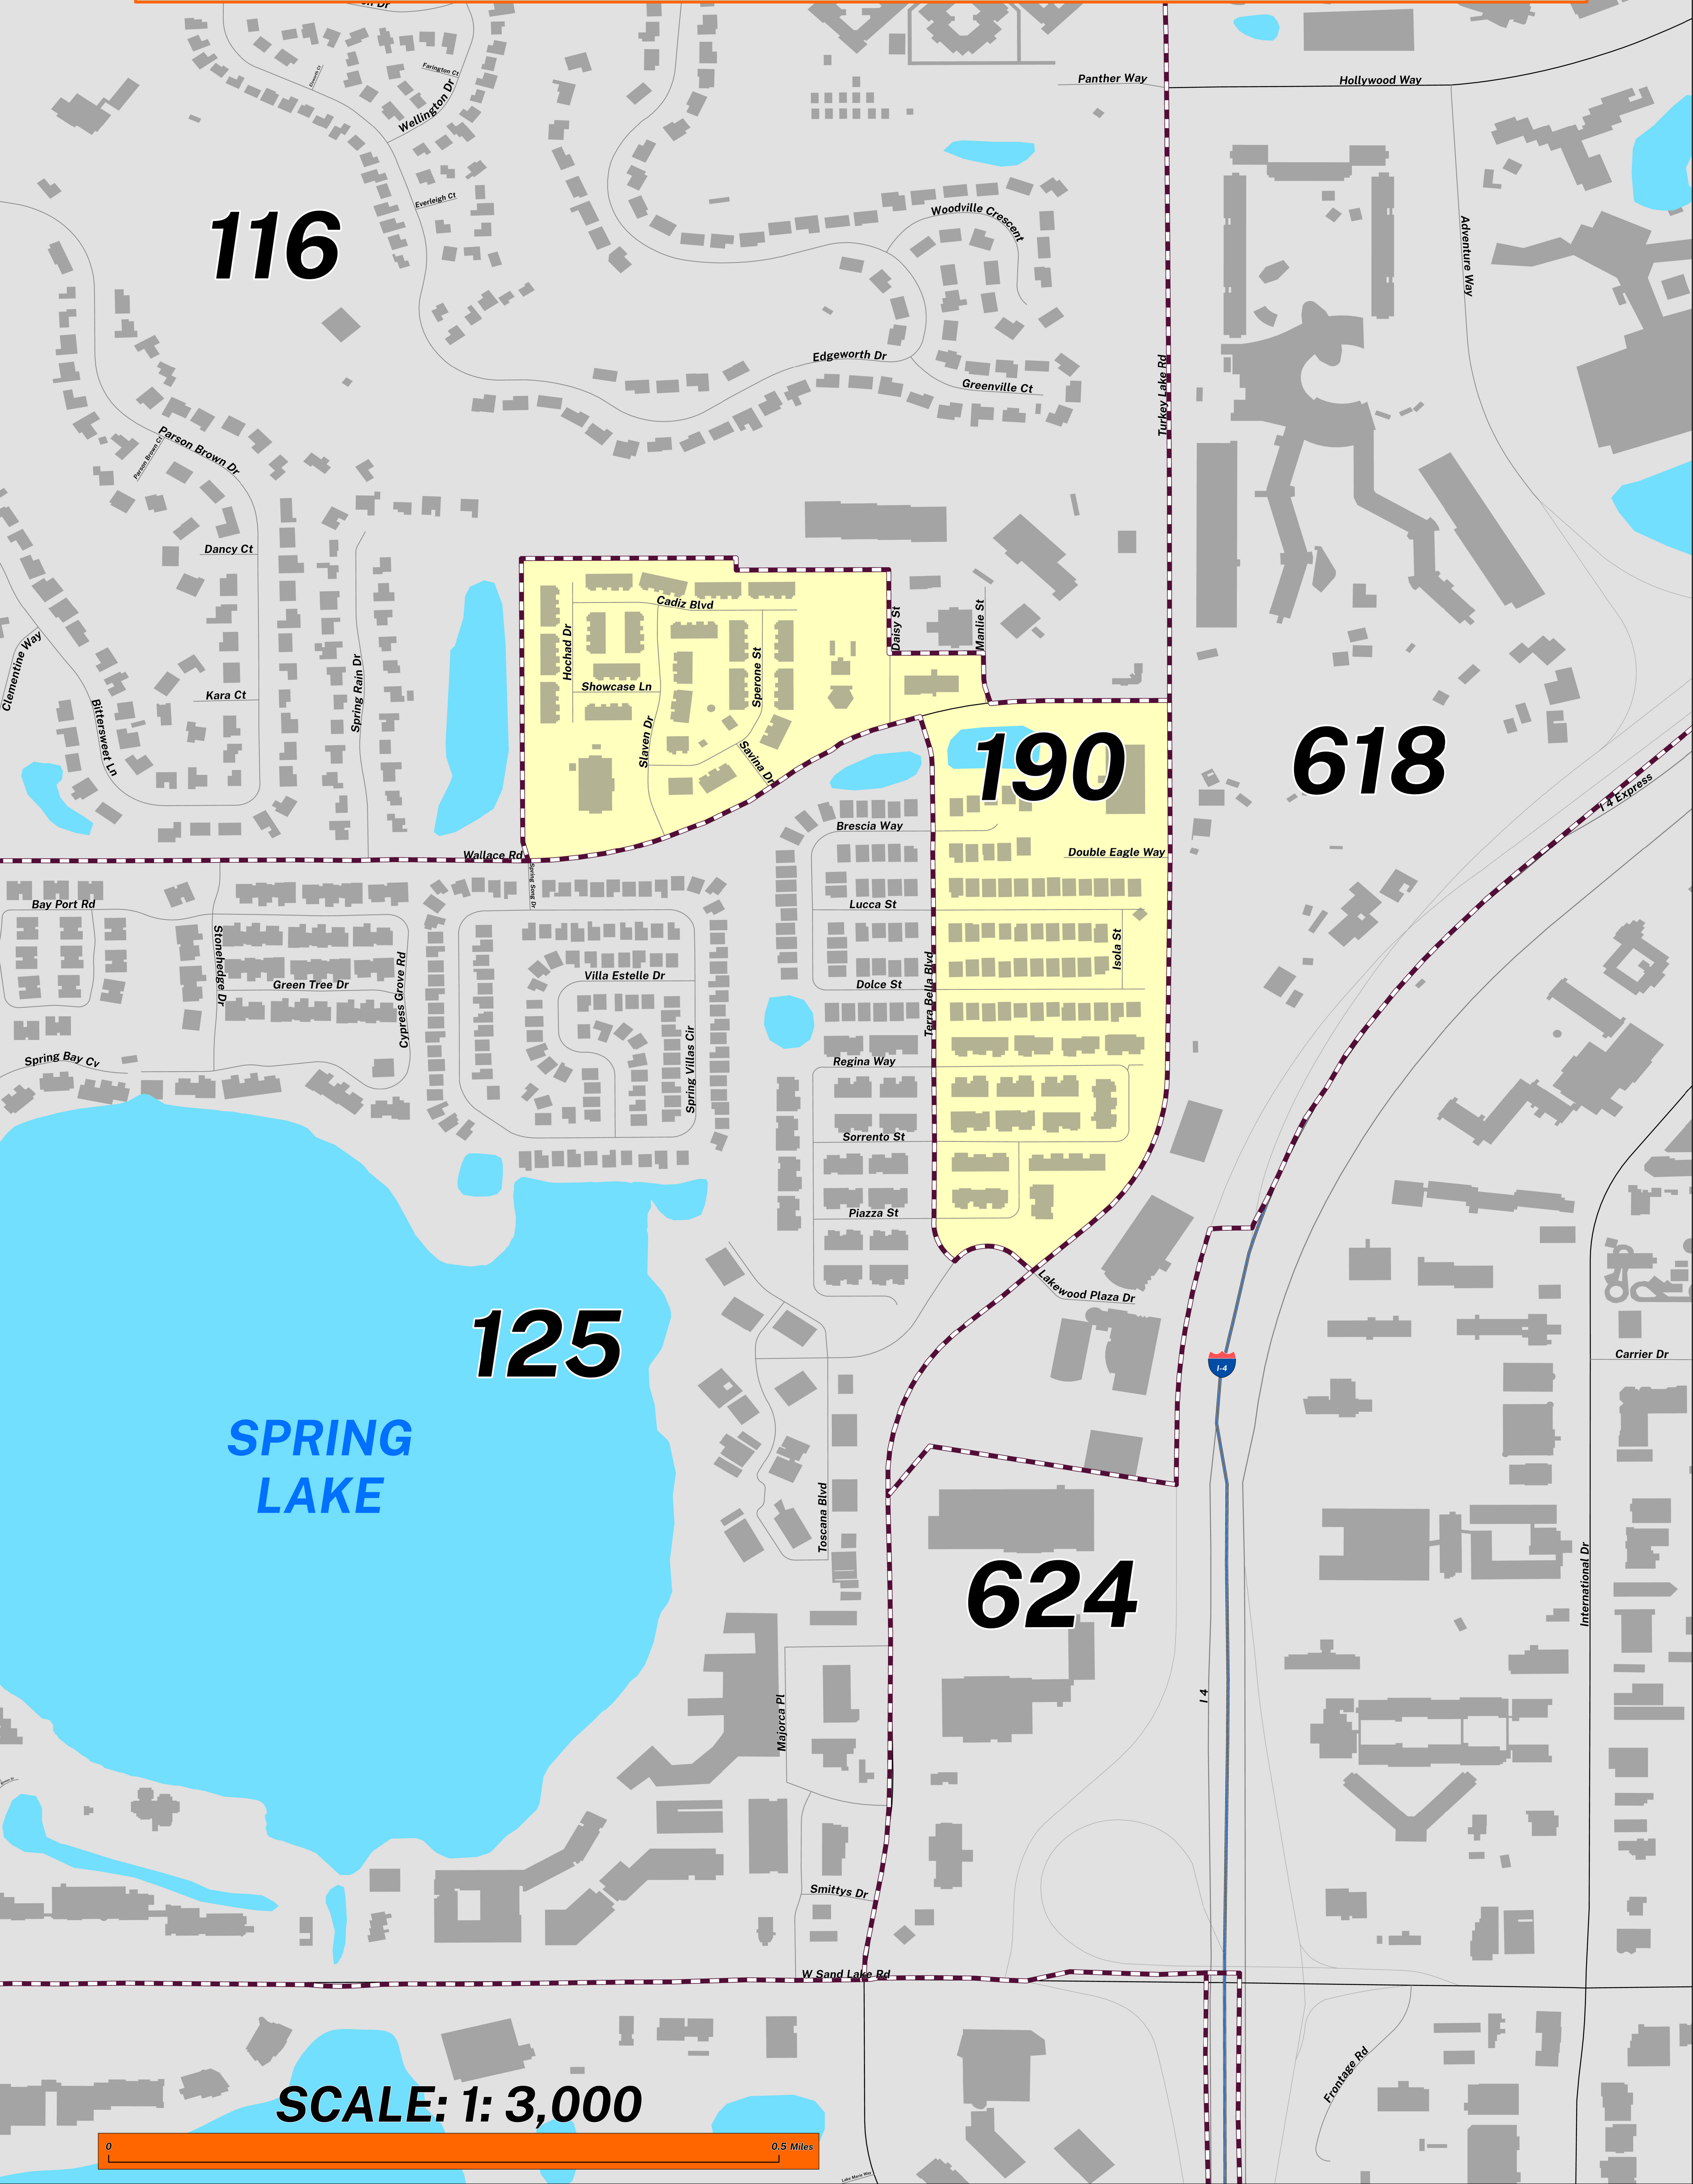

## PRECINCT 190

Prepared by: Orange County Supervisor of Elections Mapping Department

### 190

### 125

SPRING LAKE

### 624

SCALE: 1: 3,000

The Polling Place for Precinct 190 is Christ Community Church at 5425 S Apopka Vineland Road.

Precinct 190 (2026) northern boundary follows Wallace Road, Manlie Street, Daisy Street and runs parallel just north of Cadiz Boulevard. The western boundary falls west of Hochad Drive, Wallace Road, Terra Bella Boulevard and Toscana Boulevard. The southern and eastern boundaries follow along Turkey Lake Road.