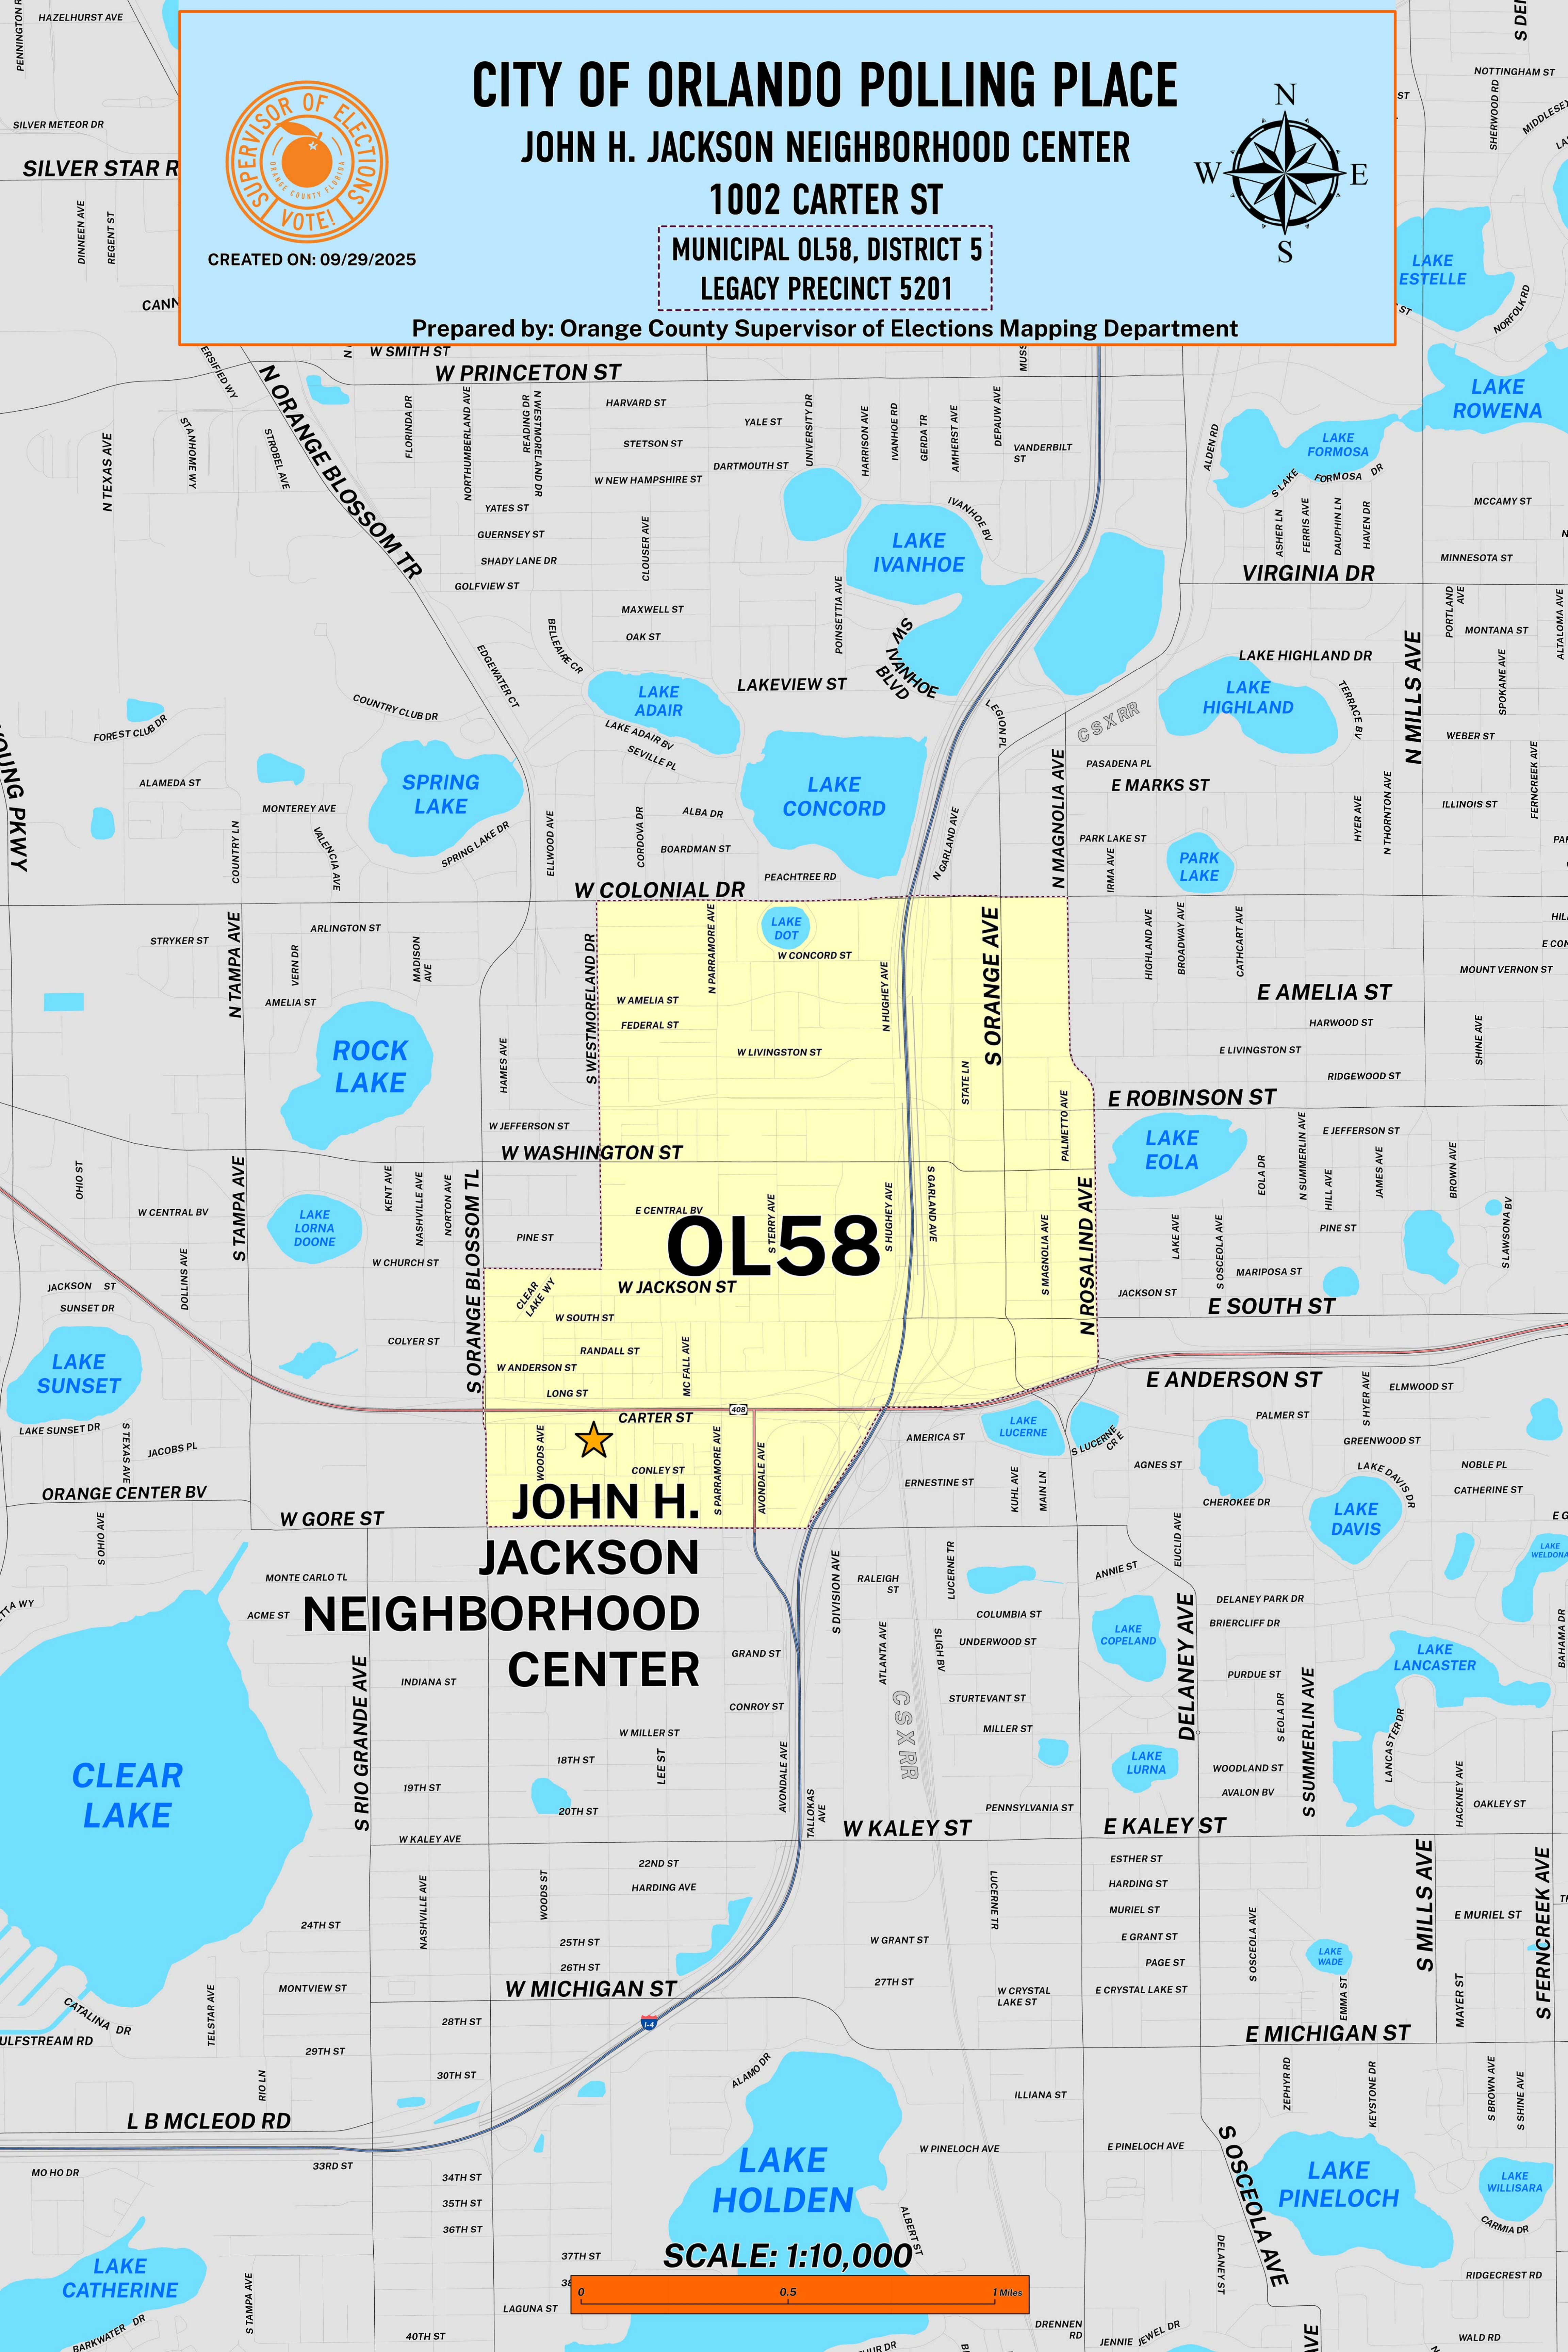

### 1002 CARTER ST

MUNICIPAL 0L58, DISTRICT 5

LEGACY PRECINCT 5201

Prepared by: Orange County Supervisor of Elections Mapping Department