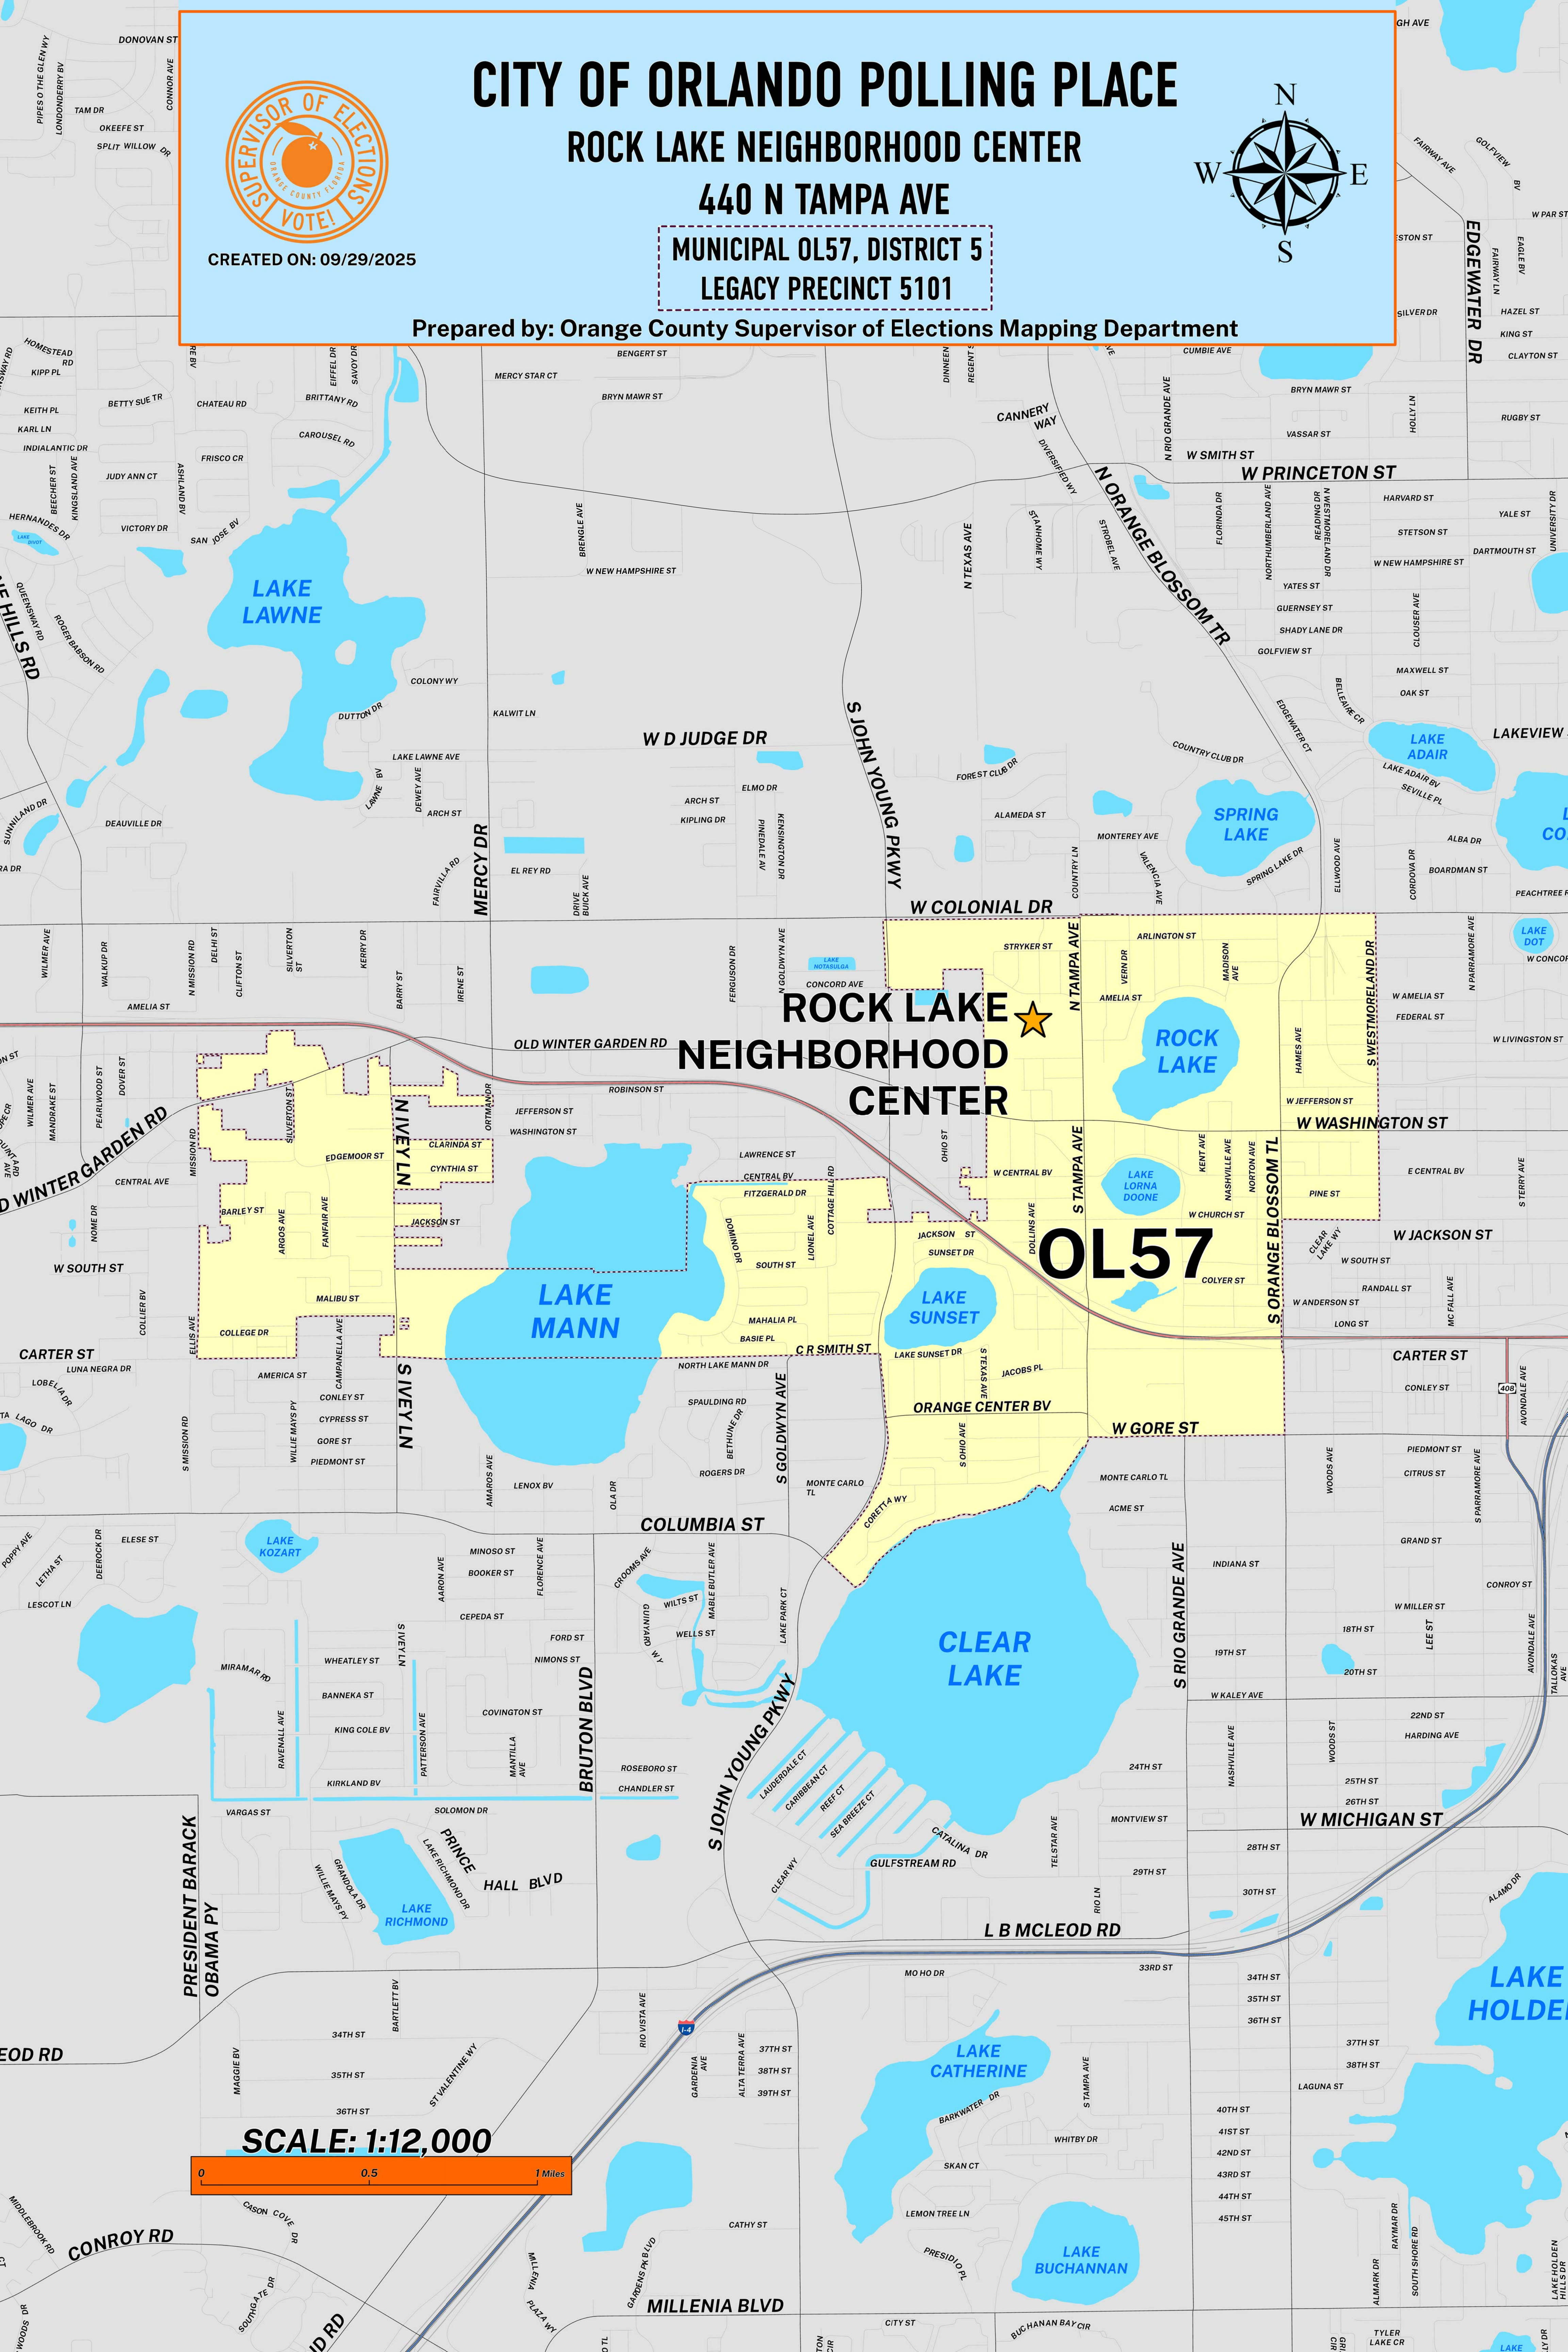

CREATED ON: 09/29/2025

CITY OF ORLANDO POLLING PLACE

ROCK LAKE NEIGHBORHOOD CENTER

440 N TAMPA AVE

MUNICIPAL 0L57, DISTRICT 5

LEGACY PRECINCT 5101

Prepared by: Orange County Supervisor of Elections Mapping Department

ROCK LAKE NEIGHBORHOOD CENTER

0L57

SCALE: 1:12,000

The City of Orlando District 5 in Orange County, Florida contains municipal precincts OL57.

Municipal precinct OL57 approximately extends north along W Colonial Drive, Central Blvd and State Road 408 on the NW side. The Eastern boundary is S Orange Blossom Trail and N Westmoreland Dr. The western boundary is Mission Rd and Ellis Ave. The southern edge follows just south of Martin Luther King Drive, Carter St, C R Smith St and Gore St.

The polling place for OL57 is located at Rock Lake Neighborhood Center, 440 N Tampa Ave.

Rock Lake Neighborhood Center is situated near the corner of N Tampa Ave and Amelia St.

For more detailed views of other county and municipal precincts, including their precinct splits, [visit the District and Precinct Maps page](#). For more information about precinct boundaries, contact the [Orange County Supervisor of Elections office](#).