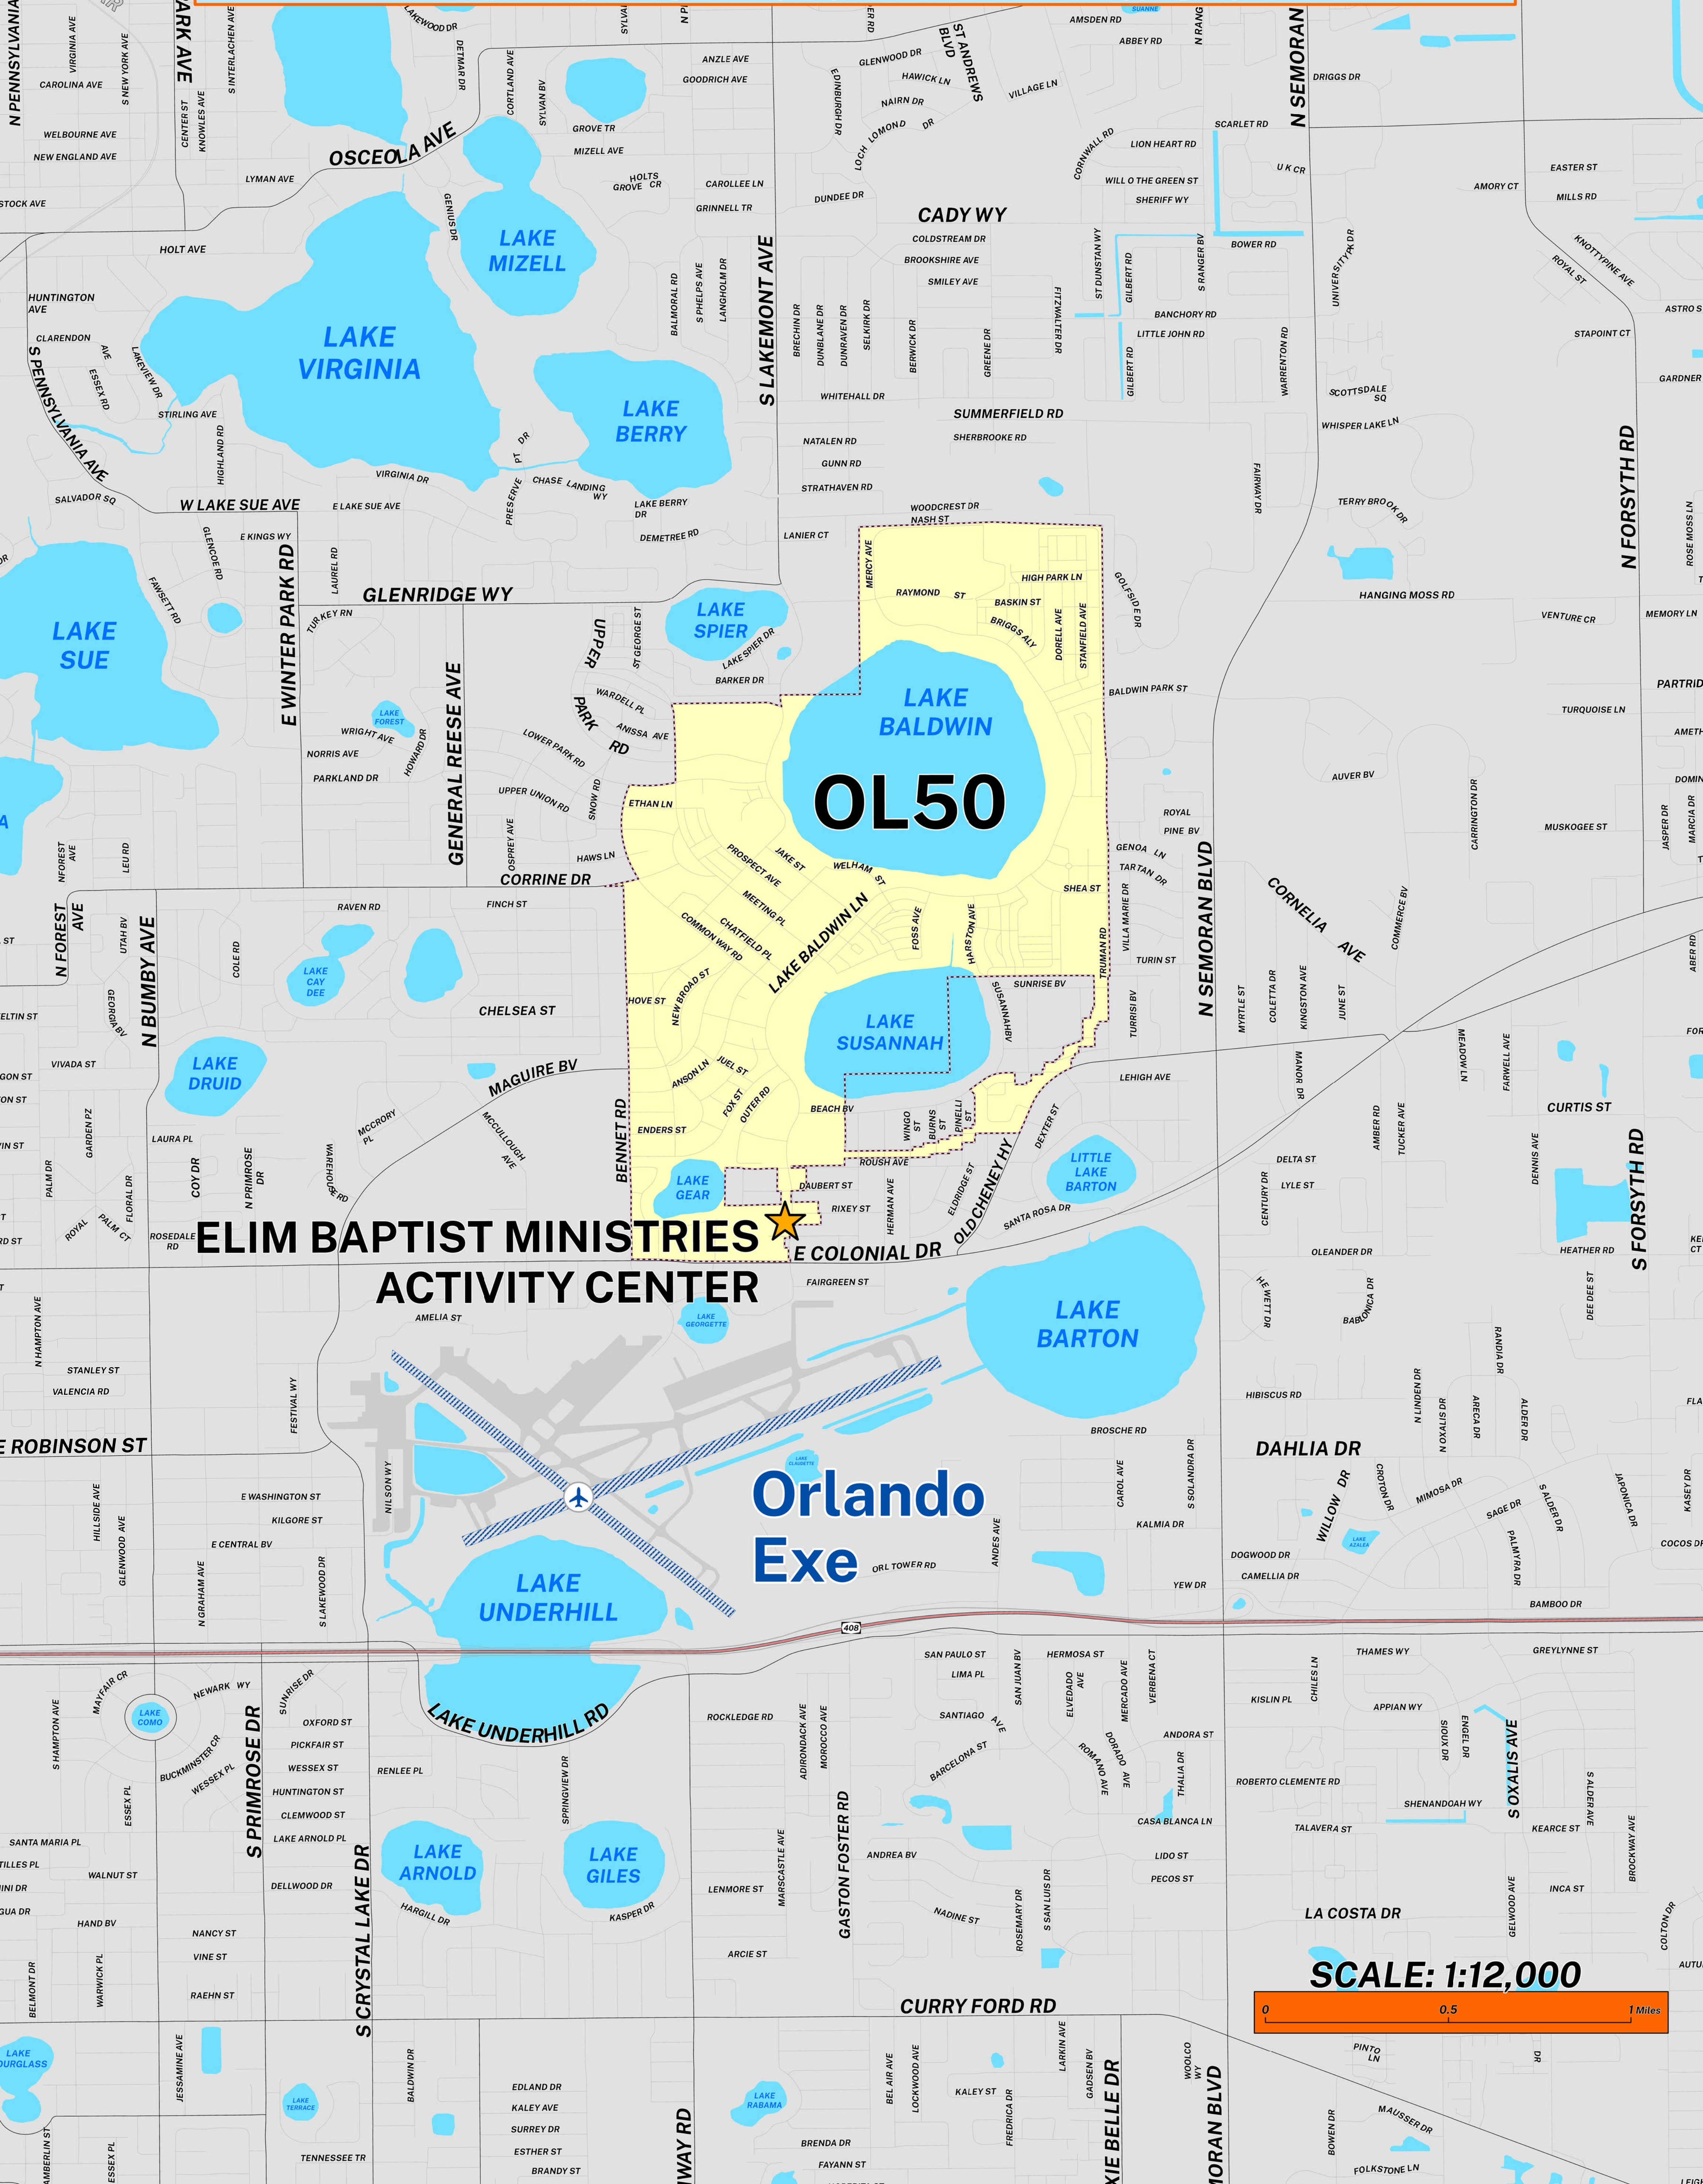

CREATED ON: 09/29/2025

CITY OF ORLANDO POLLING PLACE

ELIM BAPTIST MINISTRIES ACTIVITY CENTER

4315 RIXEY ST

MUNICIPAL OL50, DISTRICT 3

LEGACY PRECINCT 3601

Prepared by: Orange County Supervisor of Elections Mapping Department

ELIM BAPTIST MINISTRIES ACTIVITY CENTER

OL50

Orlando Exe

SCALE: 1:12,000

The City of Orlando District 3 in Orange County, Florida contains municipal precinct OL50.

Municipal precinct OL50 extends north along Nash Street, east along Truman Road, south just before Roush Avenue and E Colonial Dr, and west along Meeting Place, Common Way Rd and Bennet Rd.

The polling place for OL50 is located at Elim Baptist Ministries Activity Center, 4315 Rixey St.

Elim Baptist Ministries Activity Center is situated at the corner of Rixey St and Lake Baldwin Ln.

For more detailed views of other county and municipal precincts, including their precinct splits, [visit the District and Precinct Maps page](#). For more information about precinct boundaries, contact the [Orange County Supervisor of Elections office](#).

This map was produced by the Orange County Supervisor of Elections Mapping Department. More voter information can be found [on our website](#).