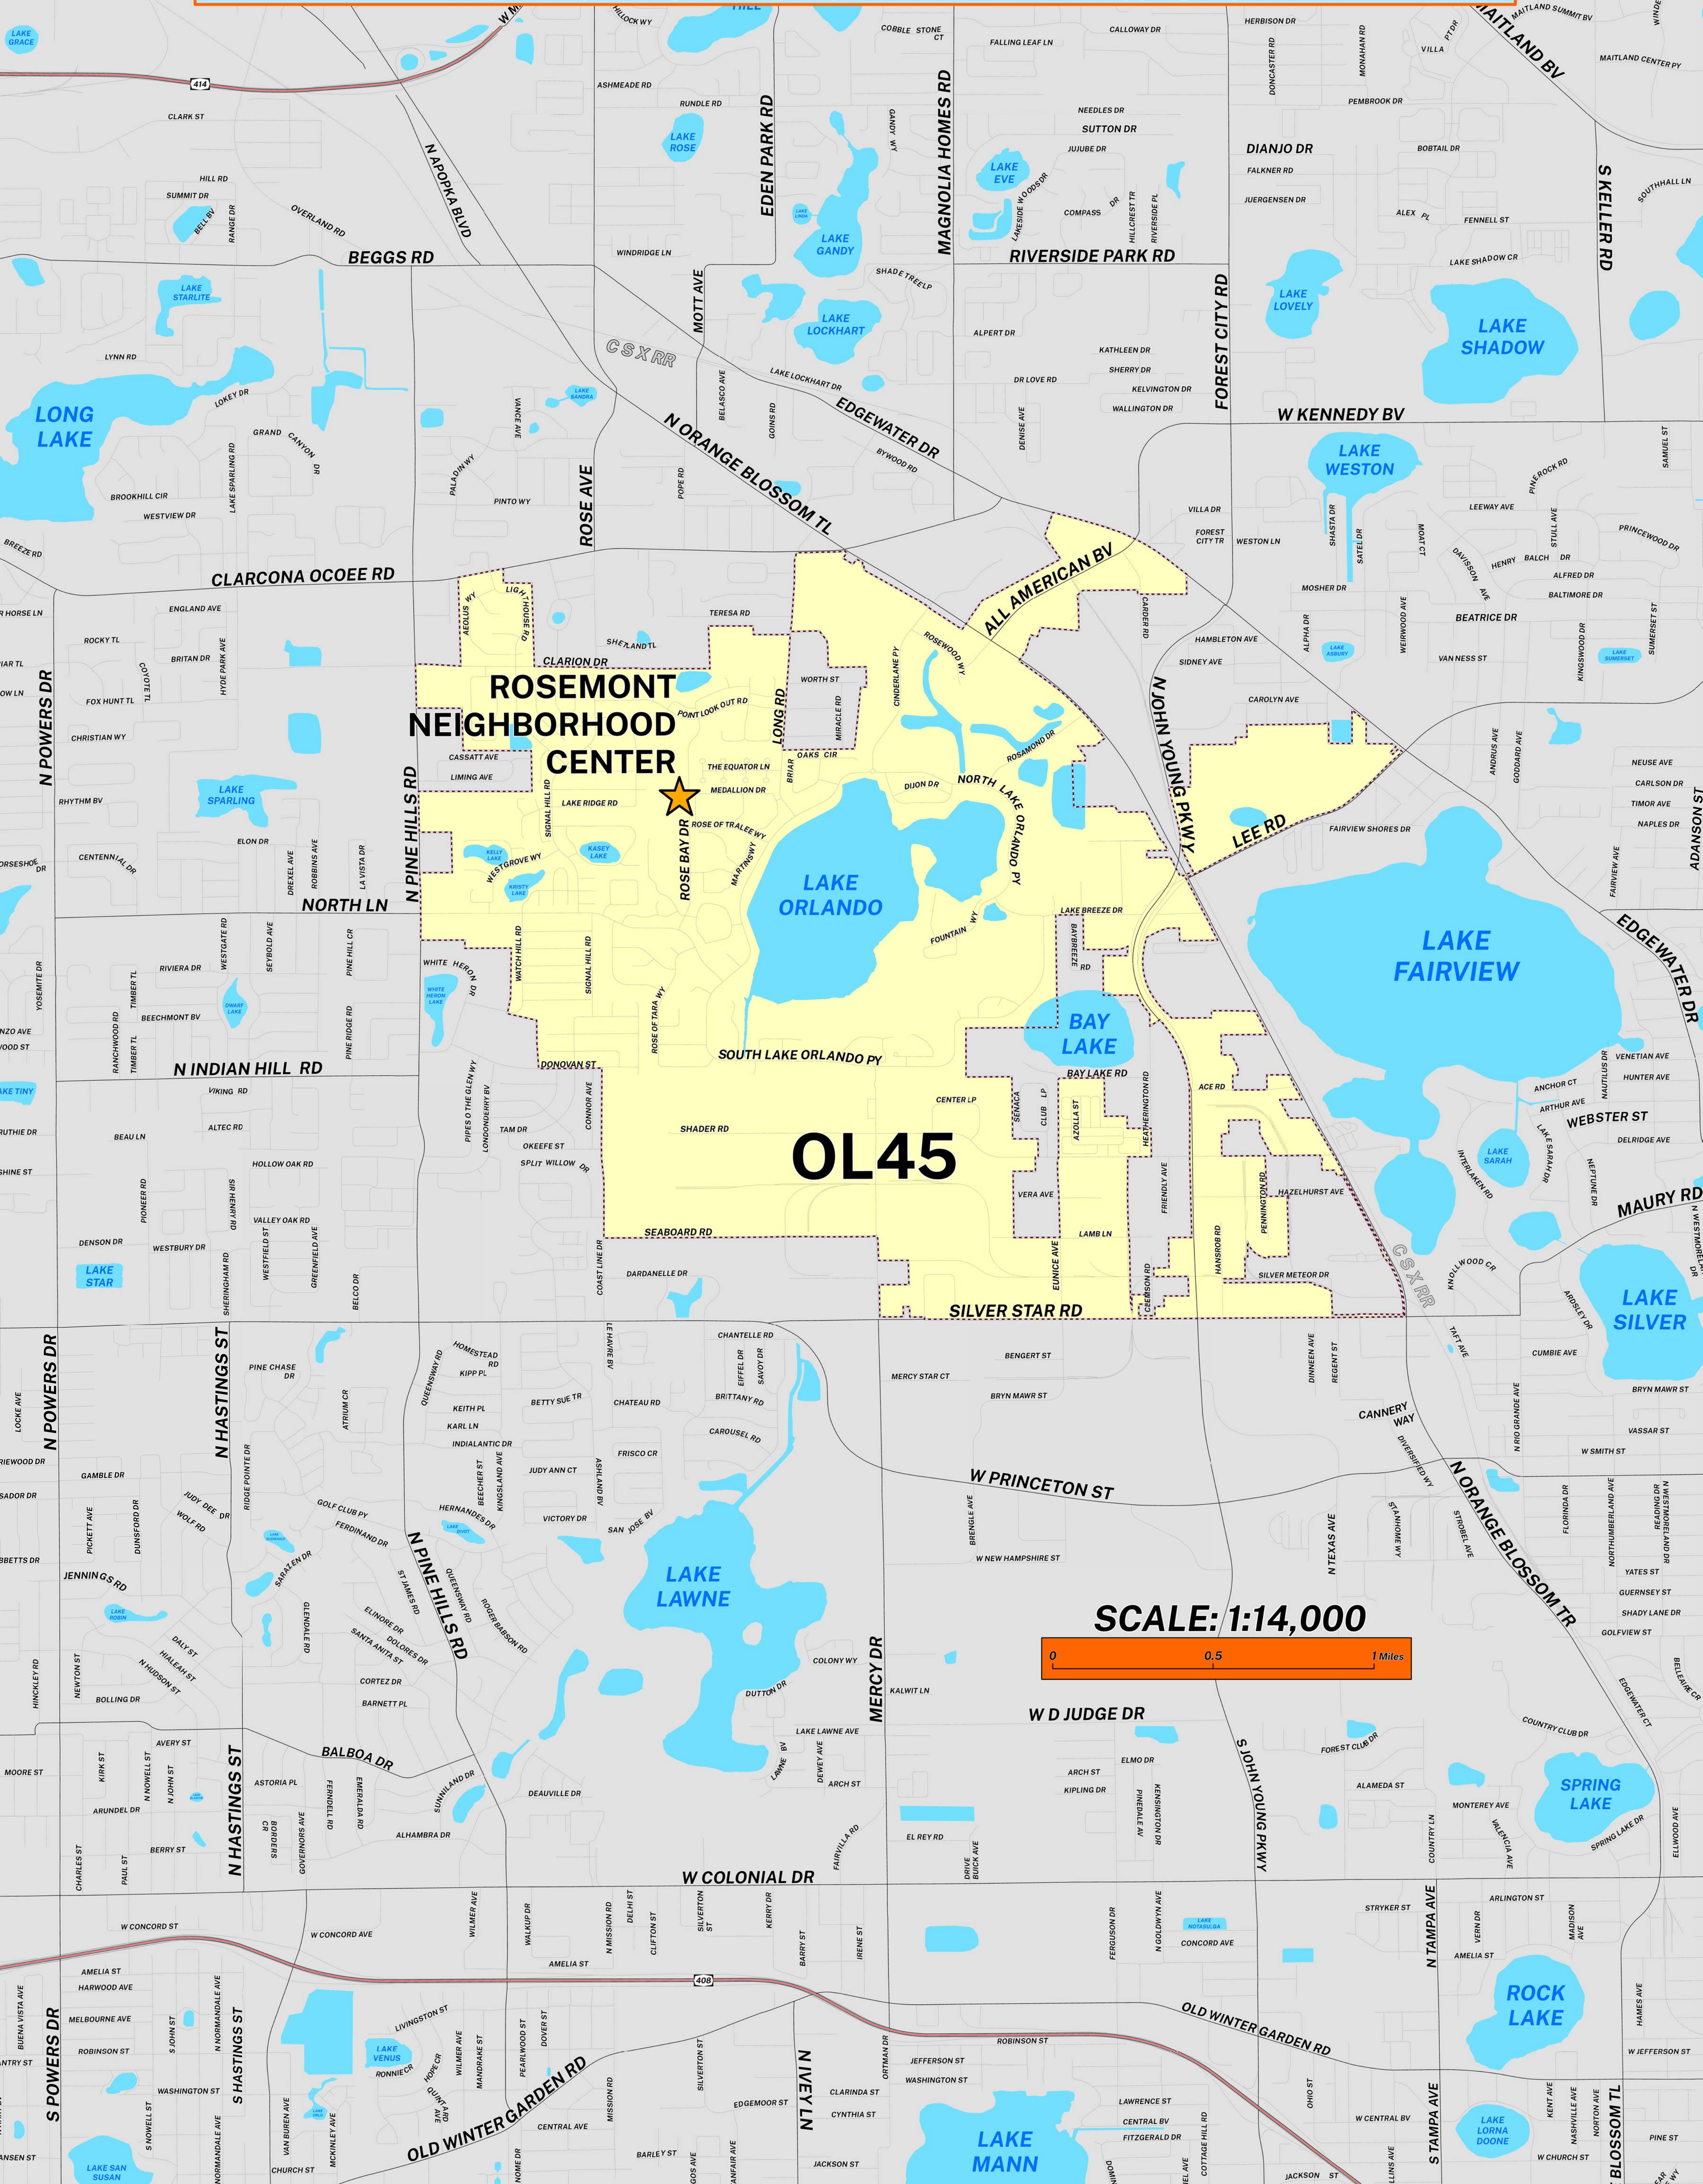

# CITY OF ORLANDO POLLING PLACE

## ROSEMONT NEIGHBORHOOD CENTER

### 4872 ROSE BAY DR

MUNICIPAL 0L45, DISTRICT 3  
LEGACY PRECINCT 3101

Prepared by: Orange County Supervisor of Elections Mapping Department

SCALE: 1:14,000

The City of Orlando District 3 in Orange County, Florida contains municipal precincts OL45.

Municipal precinct OL45 approximately extends north along Edgewater Drive and Clarcona Ocoee Road, east along CSX Railroad and Edgewater Dr, south along Silver Star Road, and west along Coast Line Drive and Pine Hills Road.