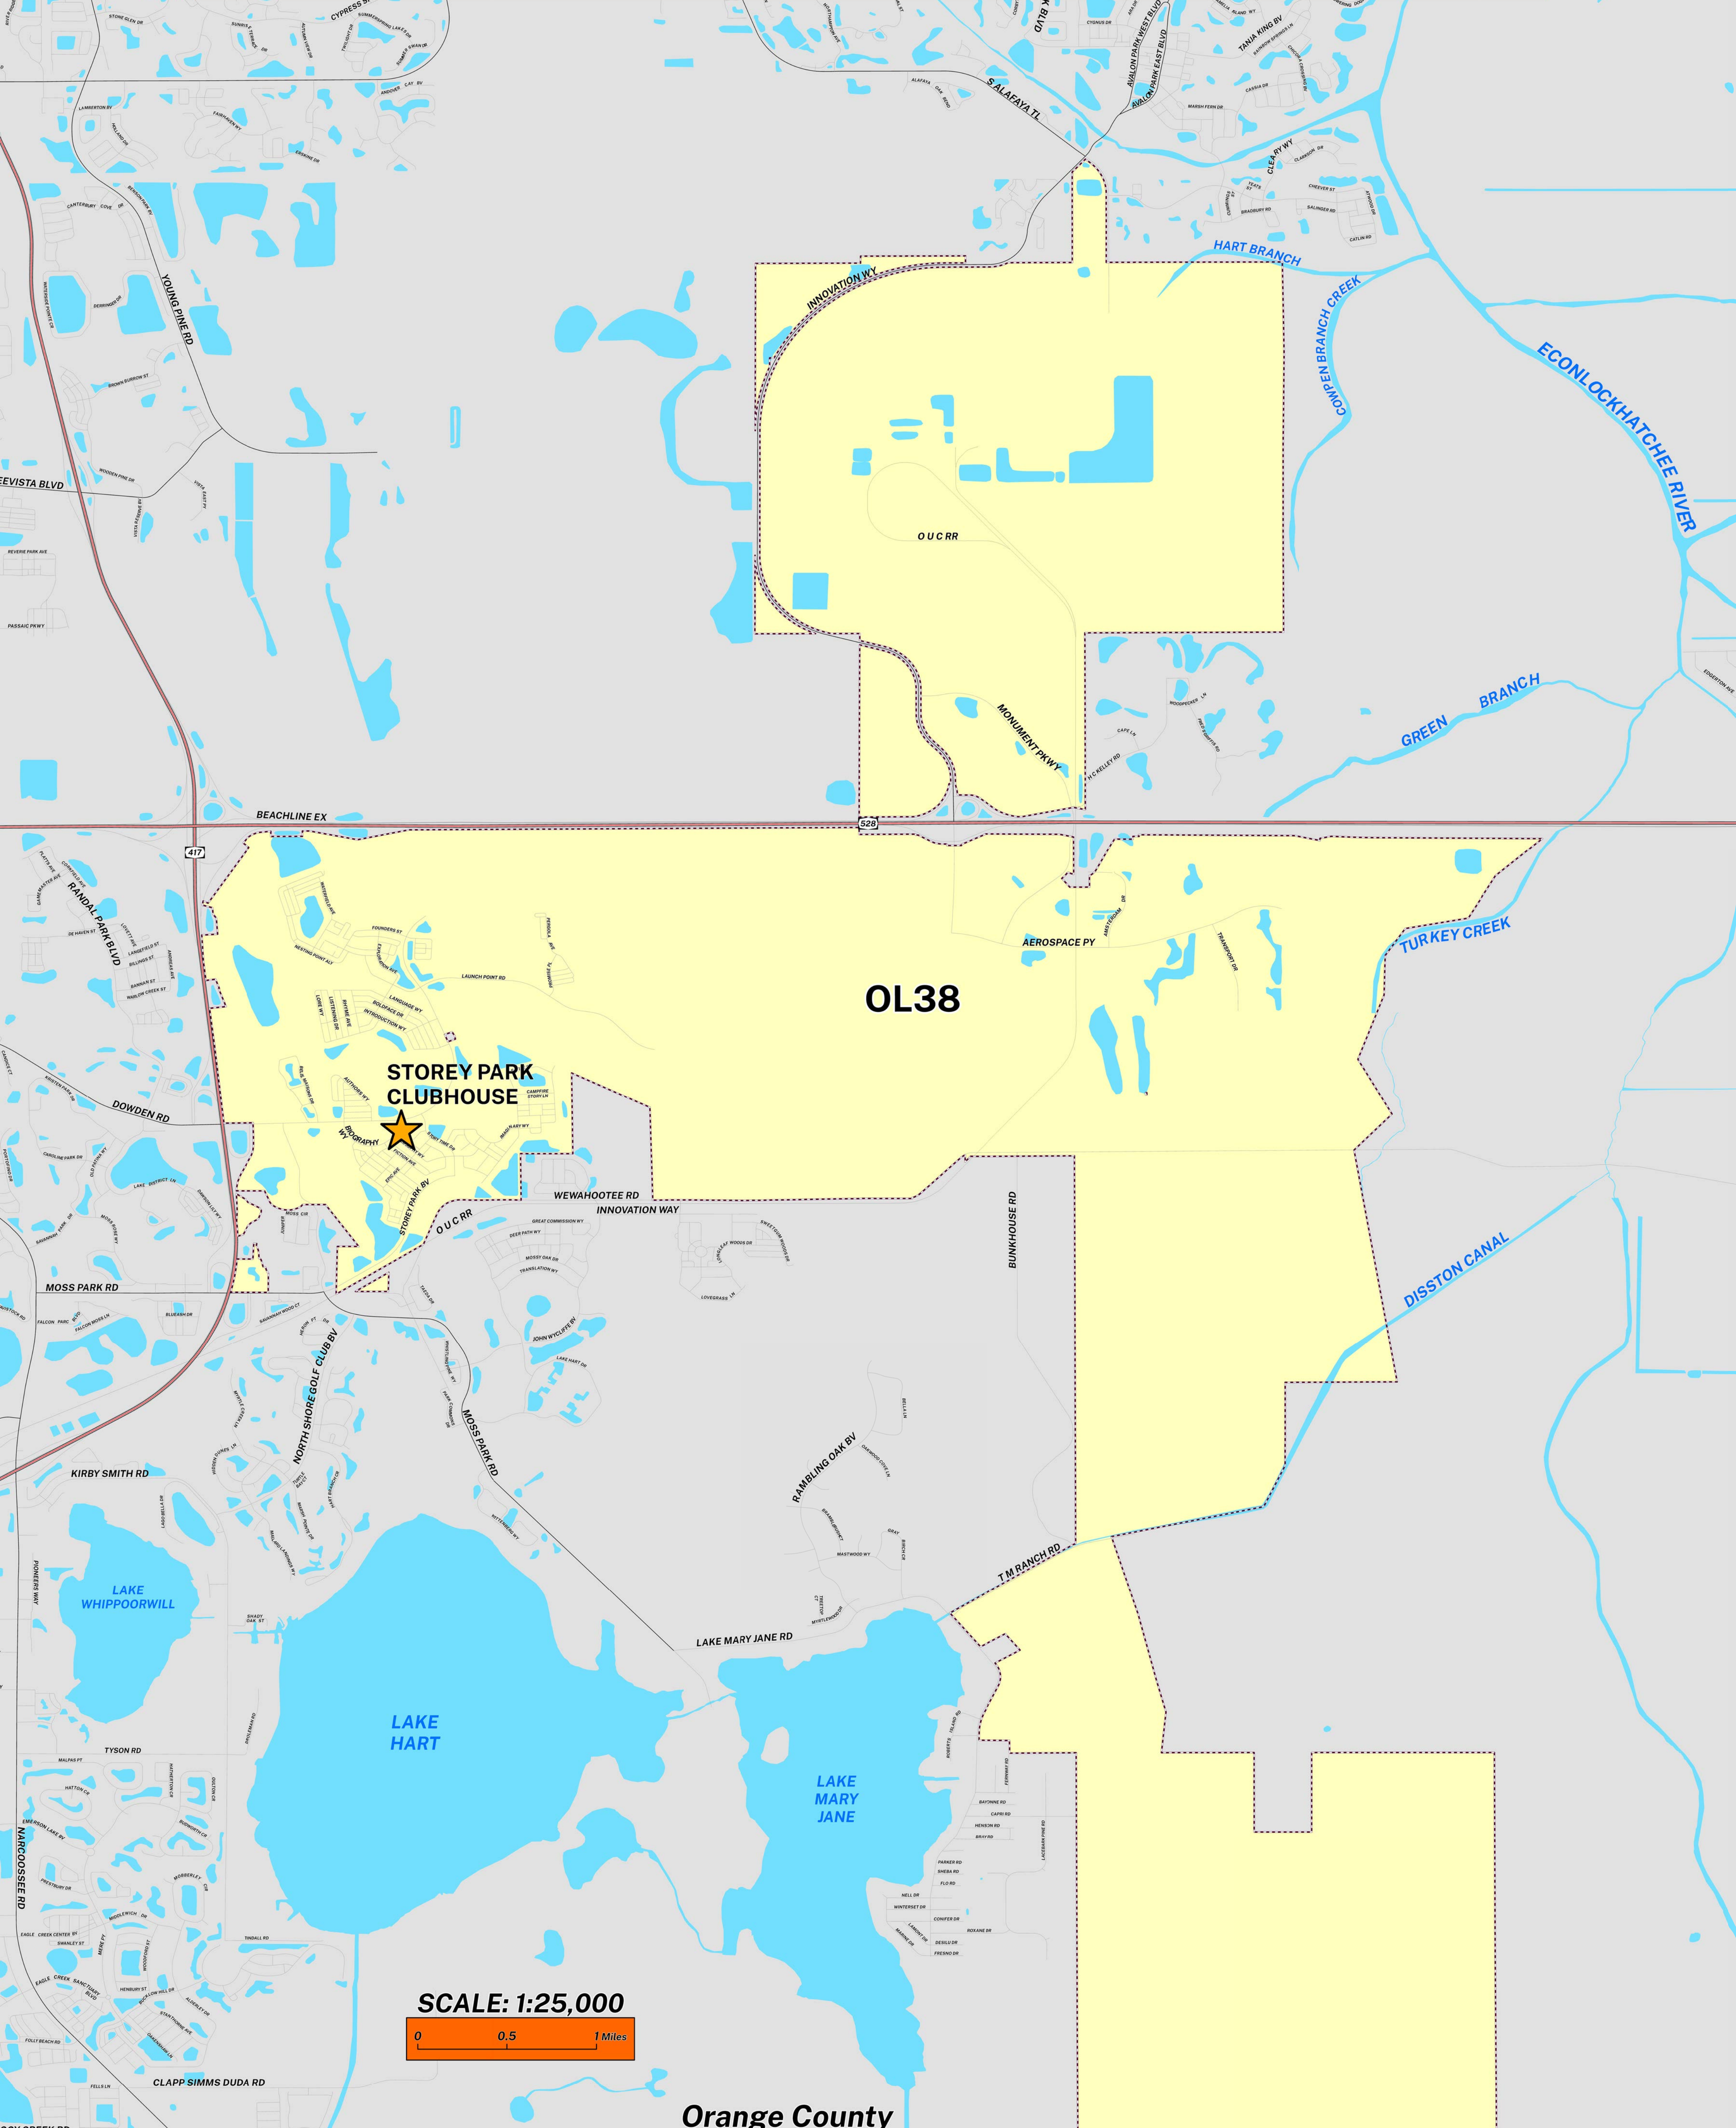

CREATED ON: 09/26/2025

CITY OF ORLANDO POLLING PLACE

STOREY PARK CLUBHOUSE

11650 BIOGRAPHY WAY

MUNICIPAL 0L38, DISTRICT 1

LEGACY PRECINCT 1701

Prepared by: Orange County Supervisor of Elections Mapping Department

OL38

STOREY PARK CLUBHOUSE

SCALE: 1:25,000

Orange County
Osceola County

The City of Orlando District 1 in Orange County, Florida contains municipal precincts OL38.

Municipal precinct OL38 extends north along State Road 528 and Innovation Wy, west along State Road 417, TM Ranch Rd, Bunkhouse Rd and east of Lake Mary Jane Lake. The southern boundary is Orange and Osceola County boundaries. The eastern boundary runs along Cowpen Branch Creek, Turkey Creek and west of S County Road 13.

The polling place for OL38 is located at Storey Park Clubhouse, 11650 Biography Way.

Storey Park Clubhouse at the intersection of Biography Way and Dowden Rd.

For more detailed views of other county and municipal precincts, including their precinct splits, [visit the District and Precinct Maps page](#). For more information about precinct boundaries, contact the [Orange County Supervisor of Elections office](#).

This map was produced by the Orange County Supervisor of Elections Mapping Department. More voter information can be found [on our website](#).