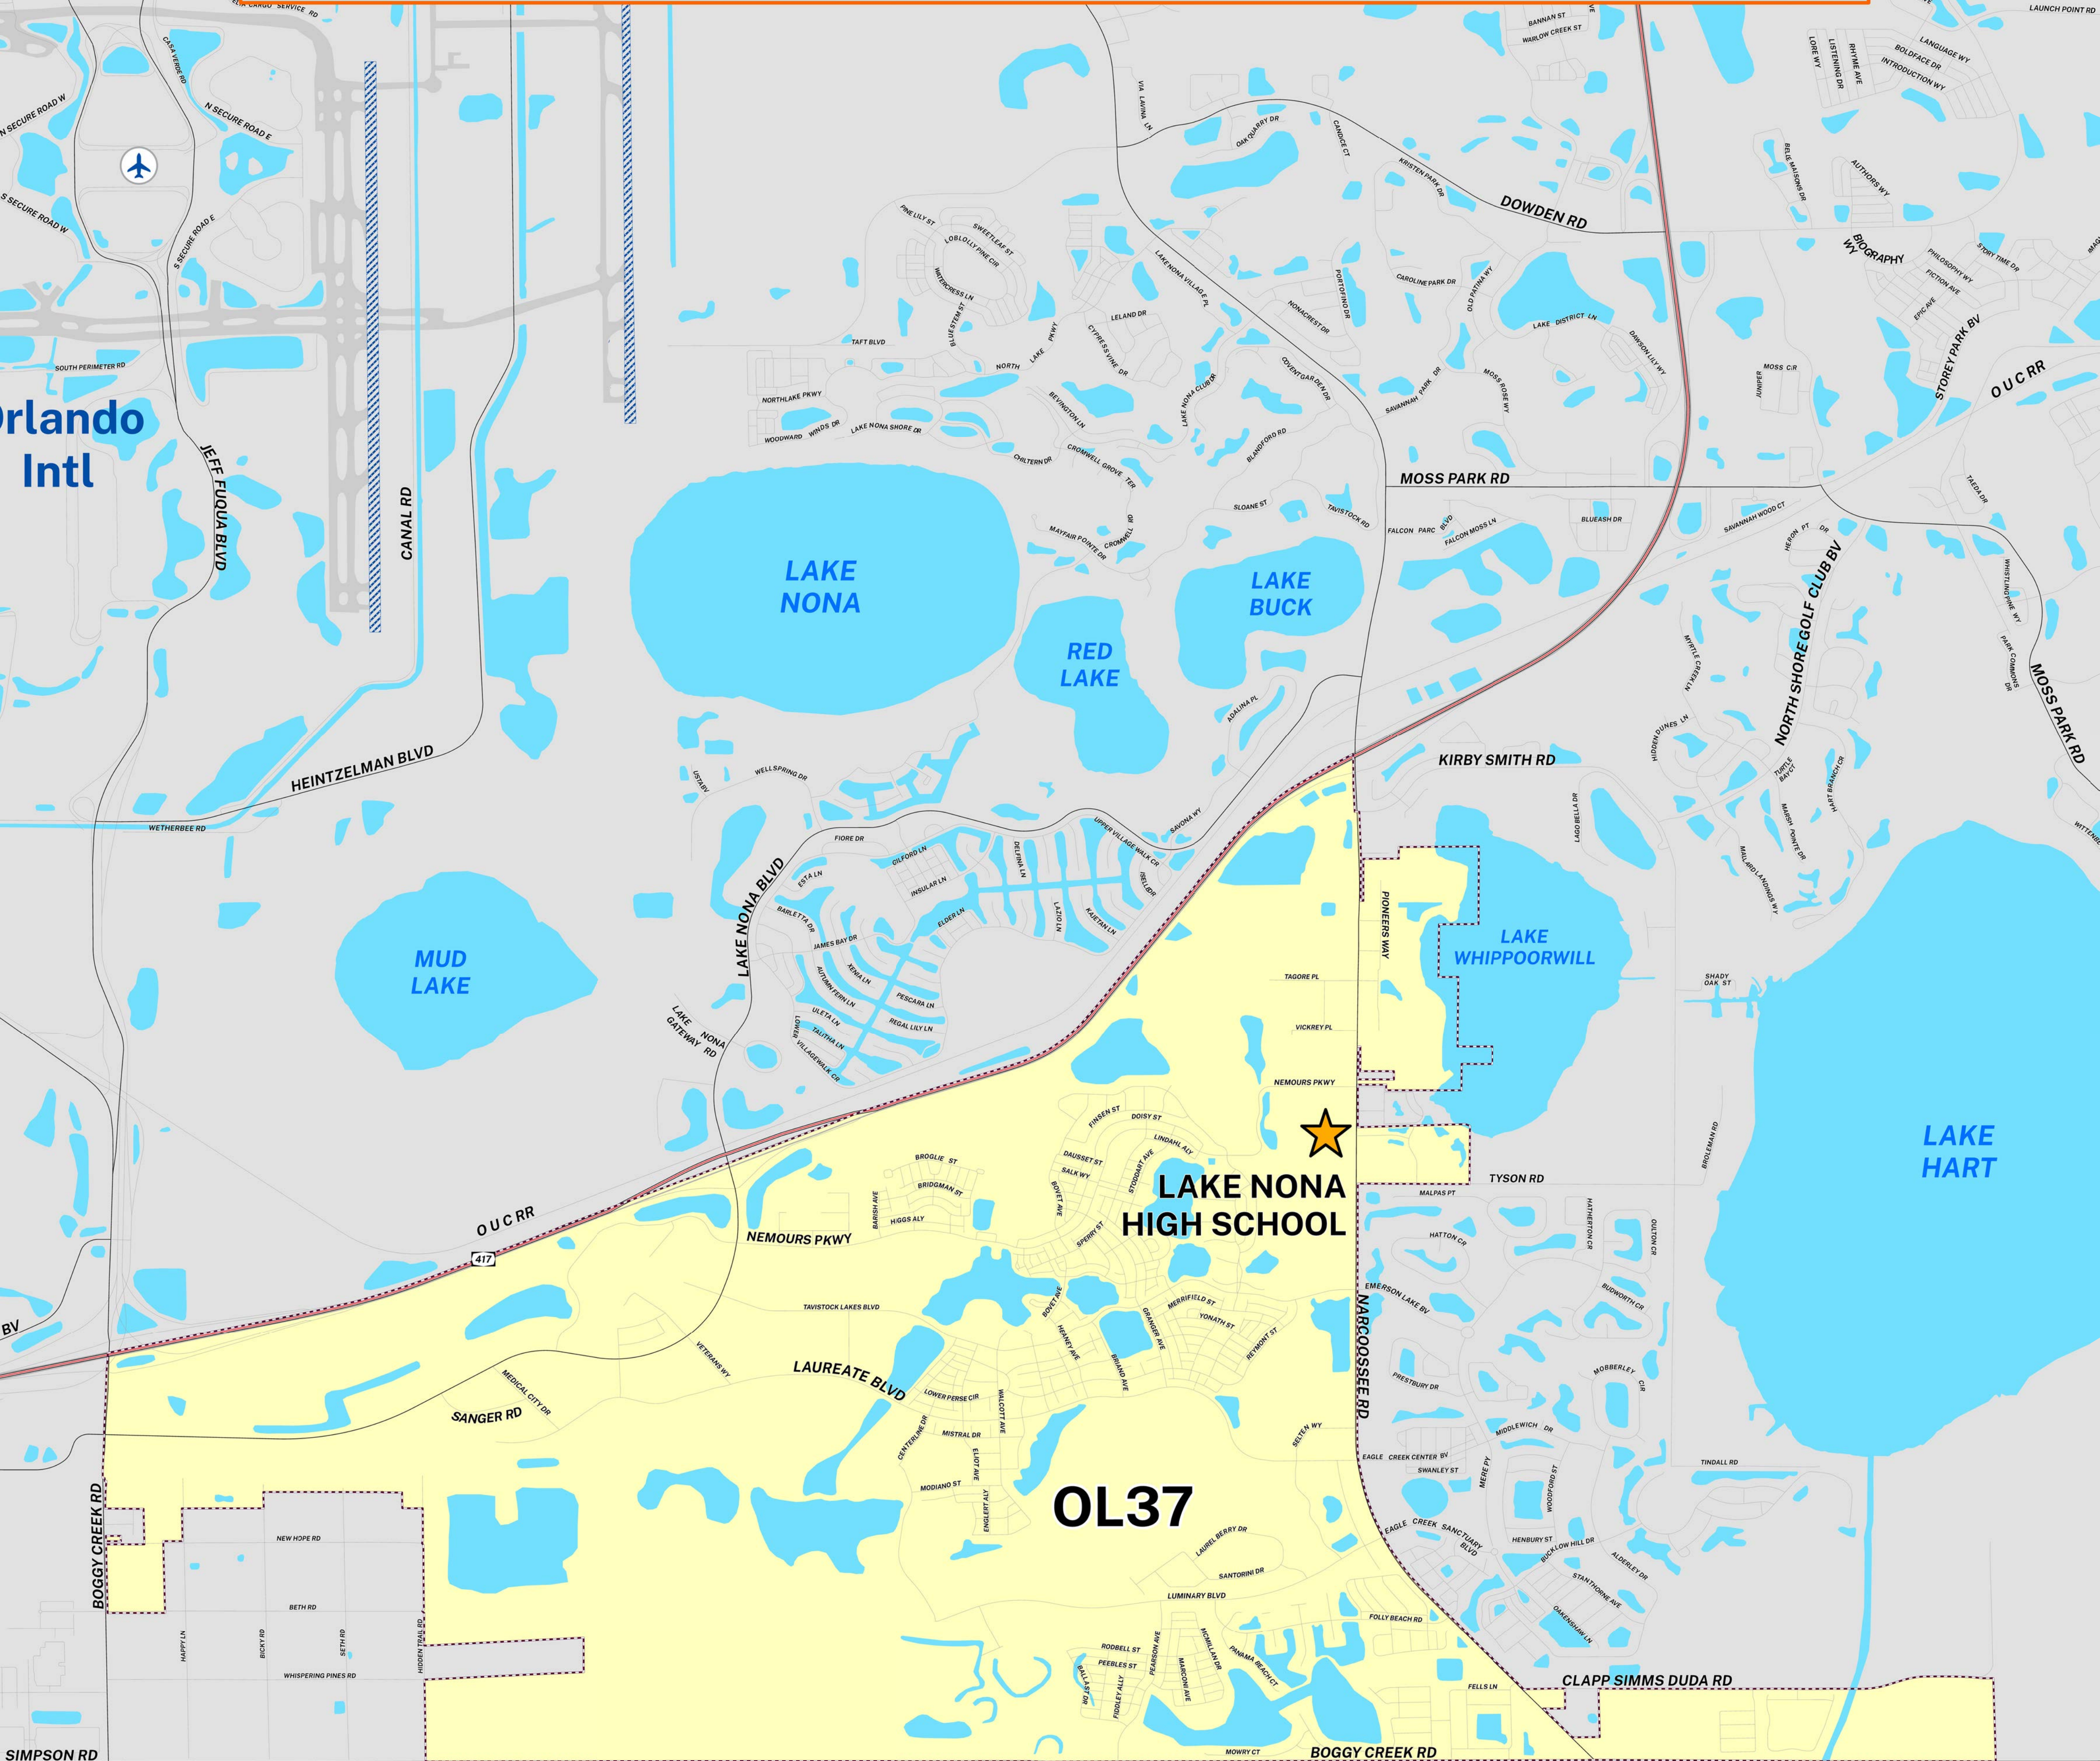

CREATED ON: 09/26/2025

CITY OF ORLANDO POLLING PLACE

LAKE NONA HIGH SCHOOL

12500 NARCOOSSEE RD

MUNICIPAL 0L37, DISTRICT 1

LEGACY PRECINCT 1601

Prepared by: Orange County Supervisor of Elections Mapping Department

SCALE: 1:20,000

The City of Orlando District 1 in Orange County, Florida contains municipal precinct OL37. Municipal precinct OL37 approximately extends north along Central Florida Greenway (State Road 417), east along Narcoossee Road and Clapp Simms Duda Rd, south along the Orange/Osceola County line, and west along Boggy Creek Rd.

The polling place for OL37 is located at Lake Nona High School, 12500 Narcoossee Rd. Lake Nona High School at the intersection of Narcoossee Rd and Clear Vista St.

For more detailed views of other county and municipal precincts, including their precinct splits, [visit the District and Precinct Maps page](#). For more information about precinct boundaries, contact the [Orange County Supervisor of Elections office](#).

This map was produced by the Orange County Supervisor of Elections Mapping Department. More voter information can be found [on our website](#).