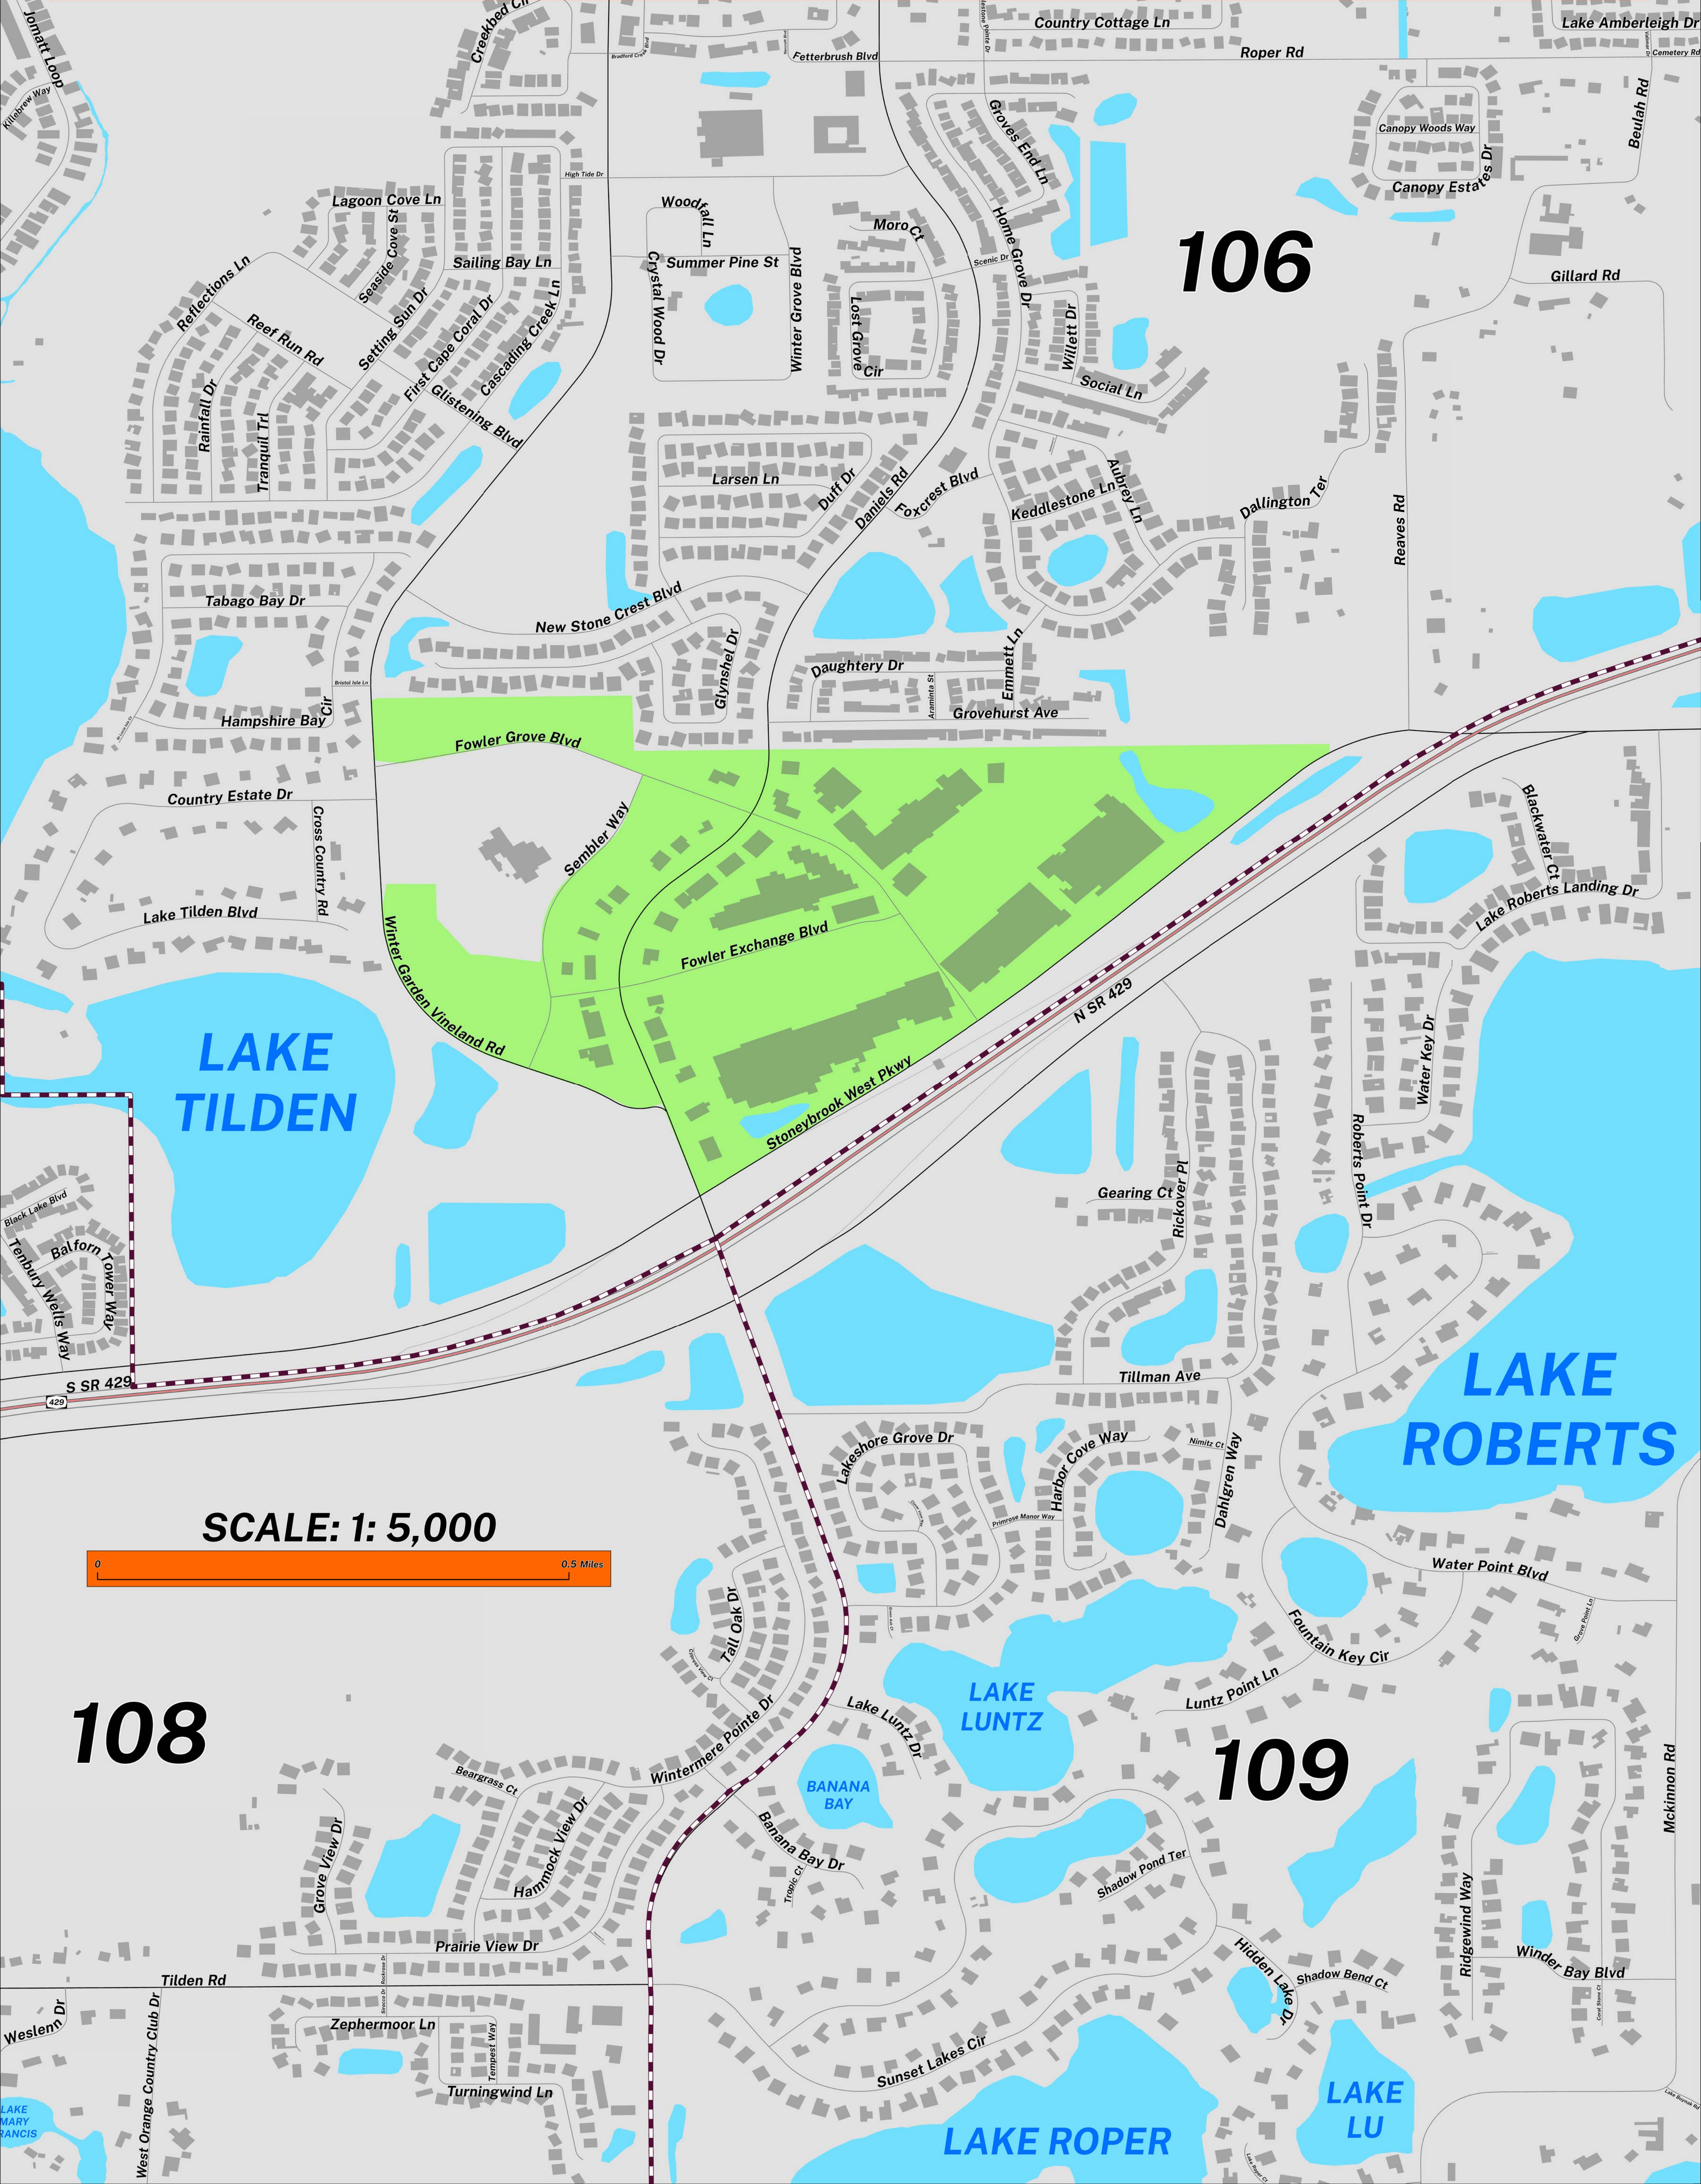

CREATED ON: 04/20/2026

WINTER GARDEN VILLAGE AT FOWLER GROVES COMMUNITY DEVELOPMENT DISTRICT SPECIAL DISTRICT #15 ORANGE COUNTY, FLORIDA

PRECINCTS

Prepared by: Orange County Supervisor of Elections Mapping Department

106

LAKE TILDEN

LAKE ROBERTS

LAKE LUNTZ

108

109

LAKE ROPER

LAKE LU

SCALE: 1: 5,000

Orange County's Winter Garden Village at Fowler Groves Community Development District (SPC #15) northern boundary runs parallel south of Grovehurst Avenue and south of Glynshel Drive. The western boundary follows along Winter Garden Vineland Road. The eastern and southern boundaries follow along Stoneybrook West Parkway.