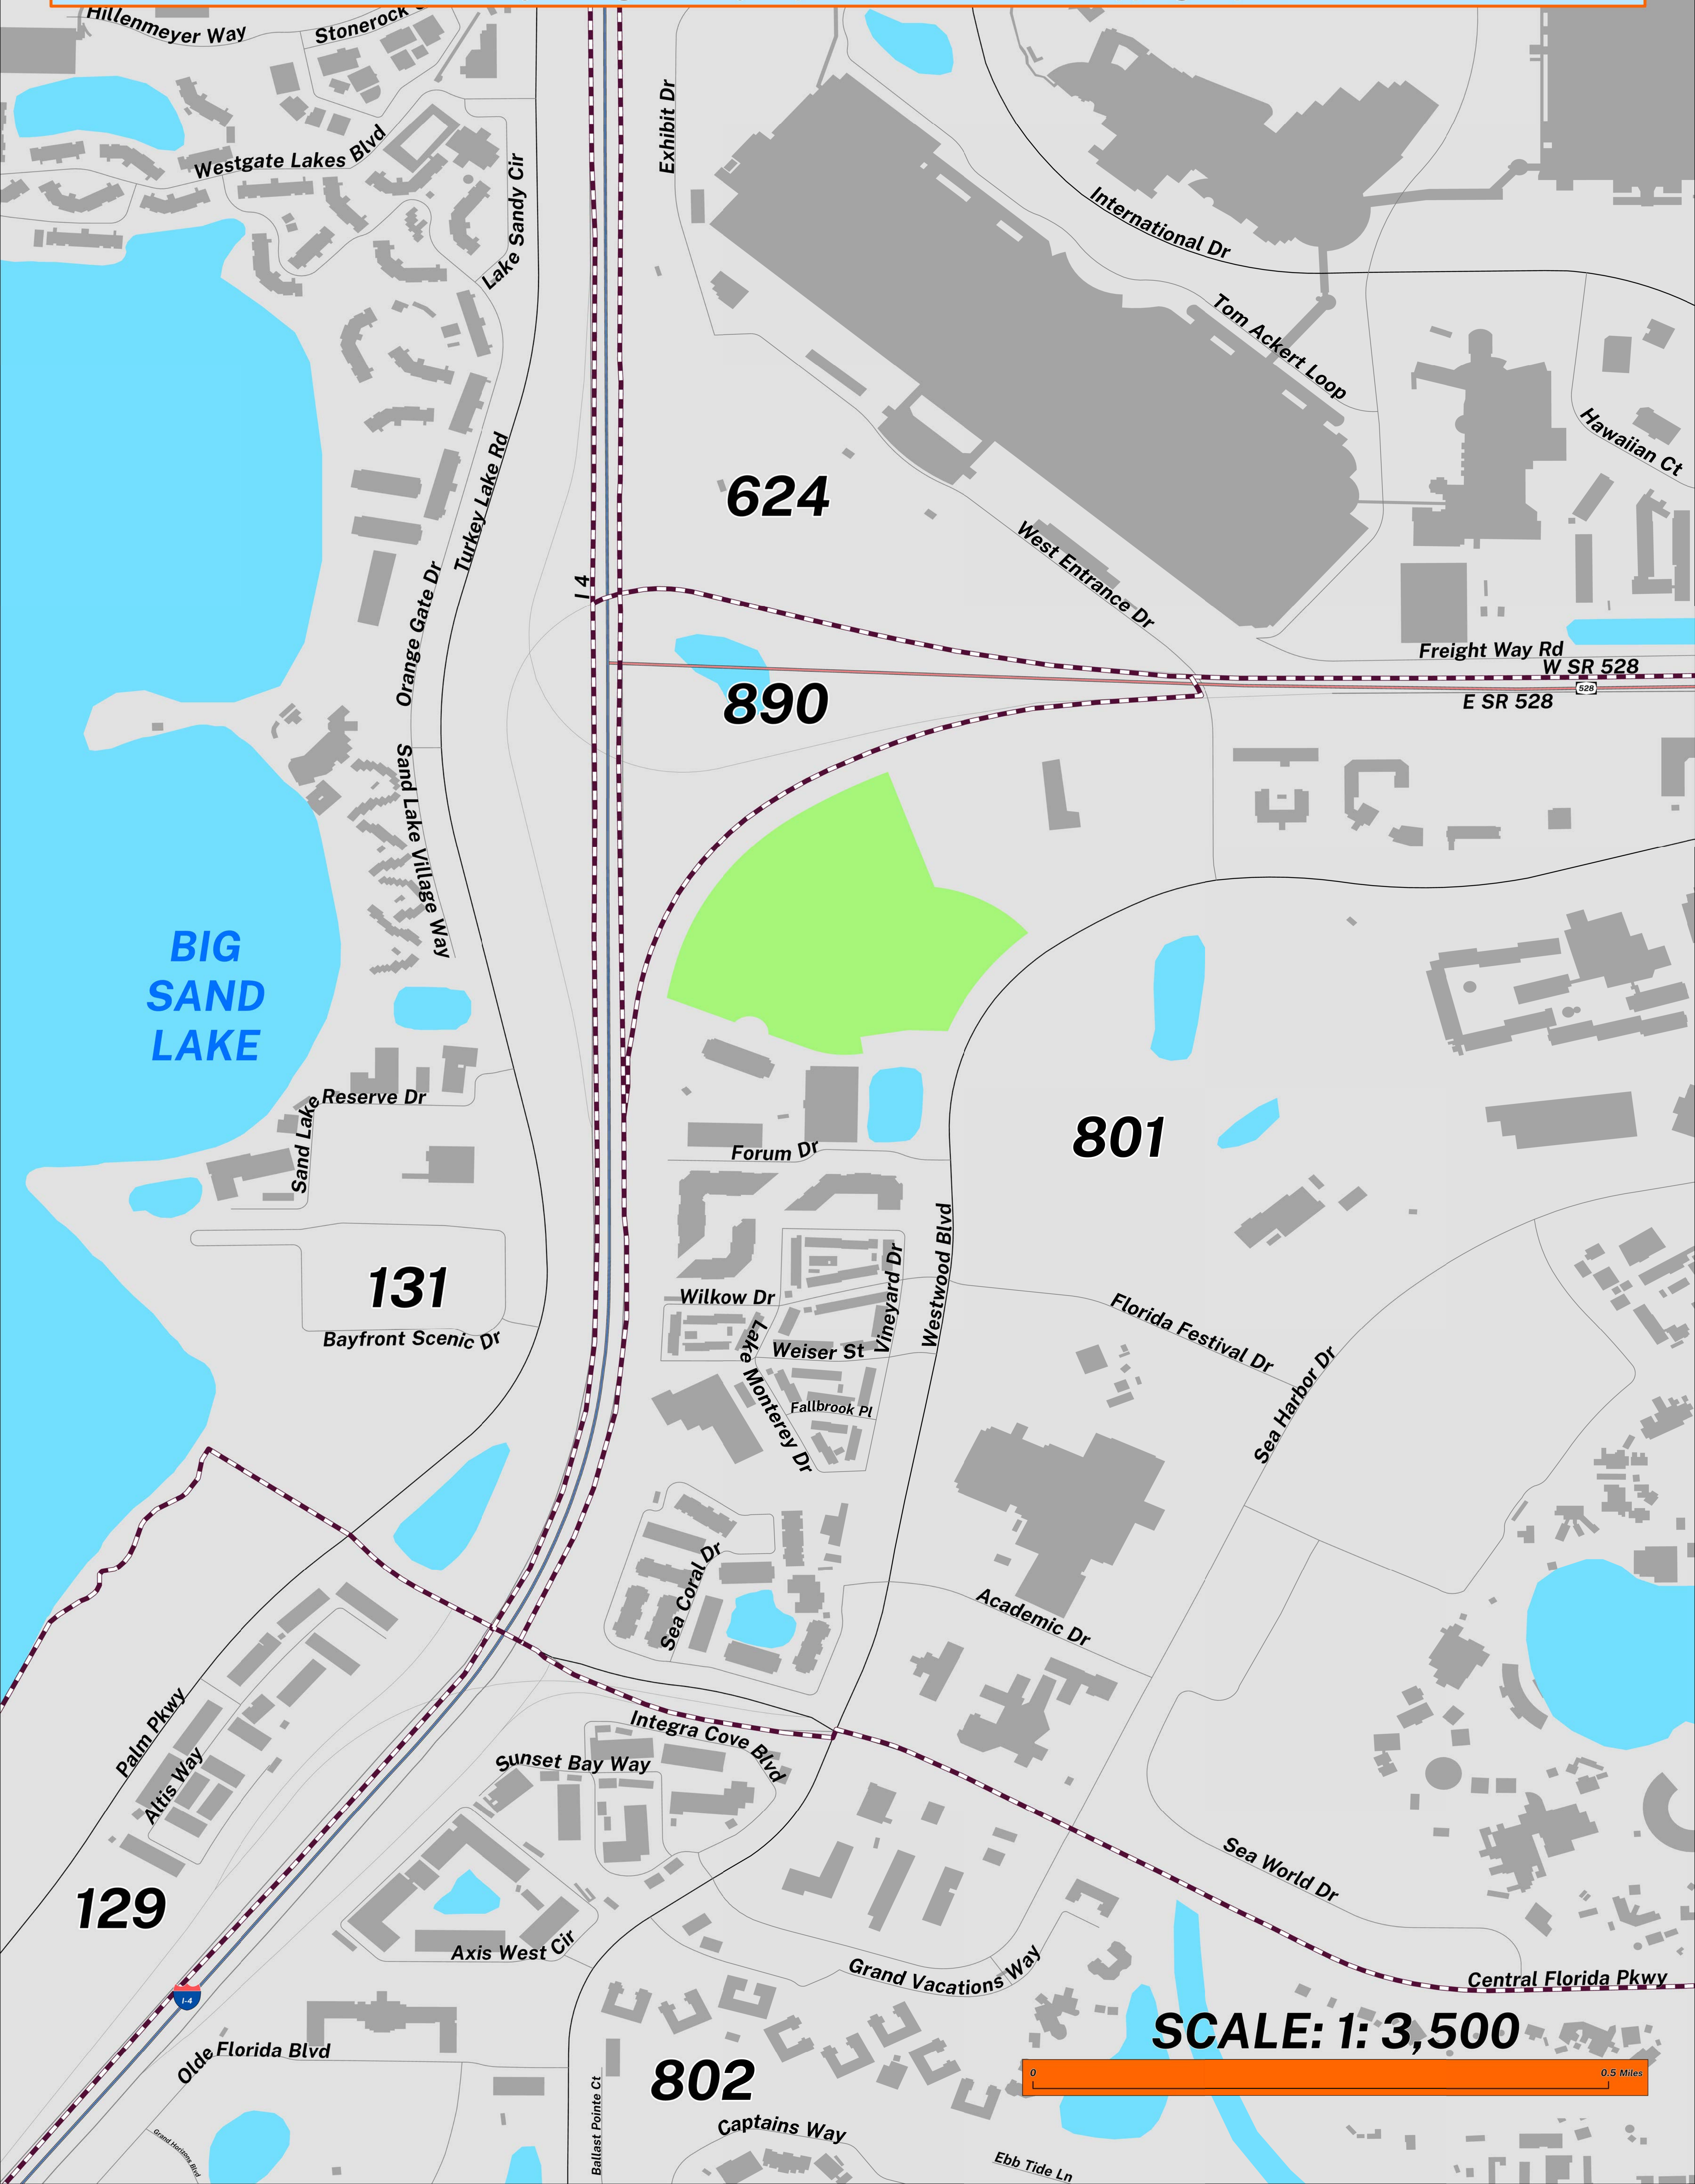

CREATED ON: 04/20/2026

WESTWOOD/OCC COMMUNITY DEVELOPMENT DISTRICT SPECIAL DISTRICT #27 ORANGE COUNTY, FLORIDA

PRECINCTS

Prepared by: Orange County Supervisor of Elections Mapping Department

Orange County's Westwood OCC Community Development District (SPC #27) northern boundary runs south of SR-528. The western boundary runs east of I-4. The eastern boundary runs parallel west of Westwood Boulevard and south of SR-528. The southern boundary runs parallel north of Forum Drive.

For more detailed views of other county and municipal precincts [visit the District and Precinct Maps page](#). For more information about precinct boundaries, contact the [Orange County Supervisor of Elections office](#).

This map was produced by the Orange County Supervisor of Elections Mapping Department. More voter information can be found [on our website](#).