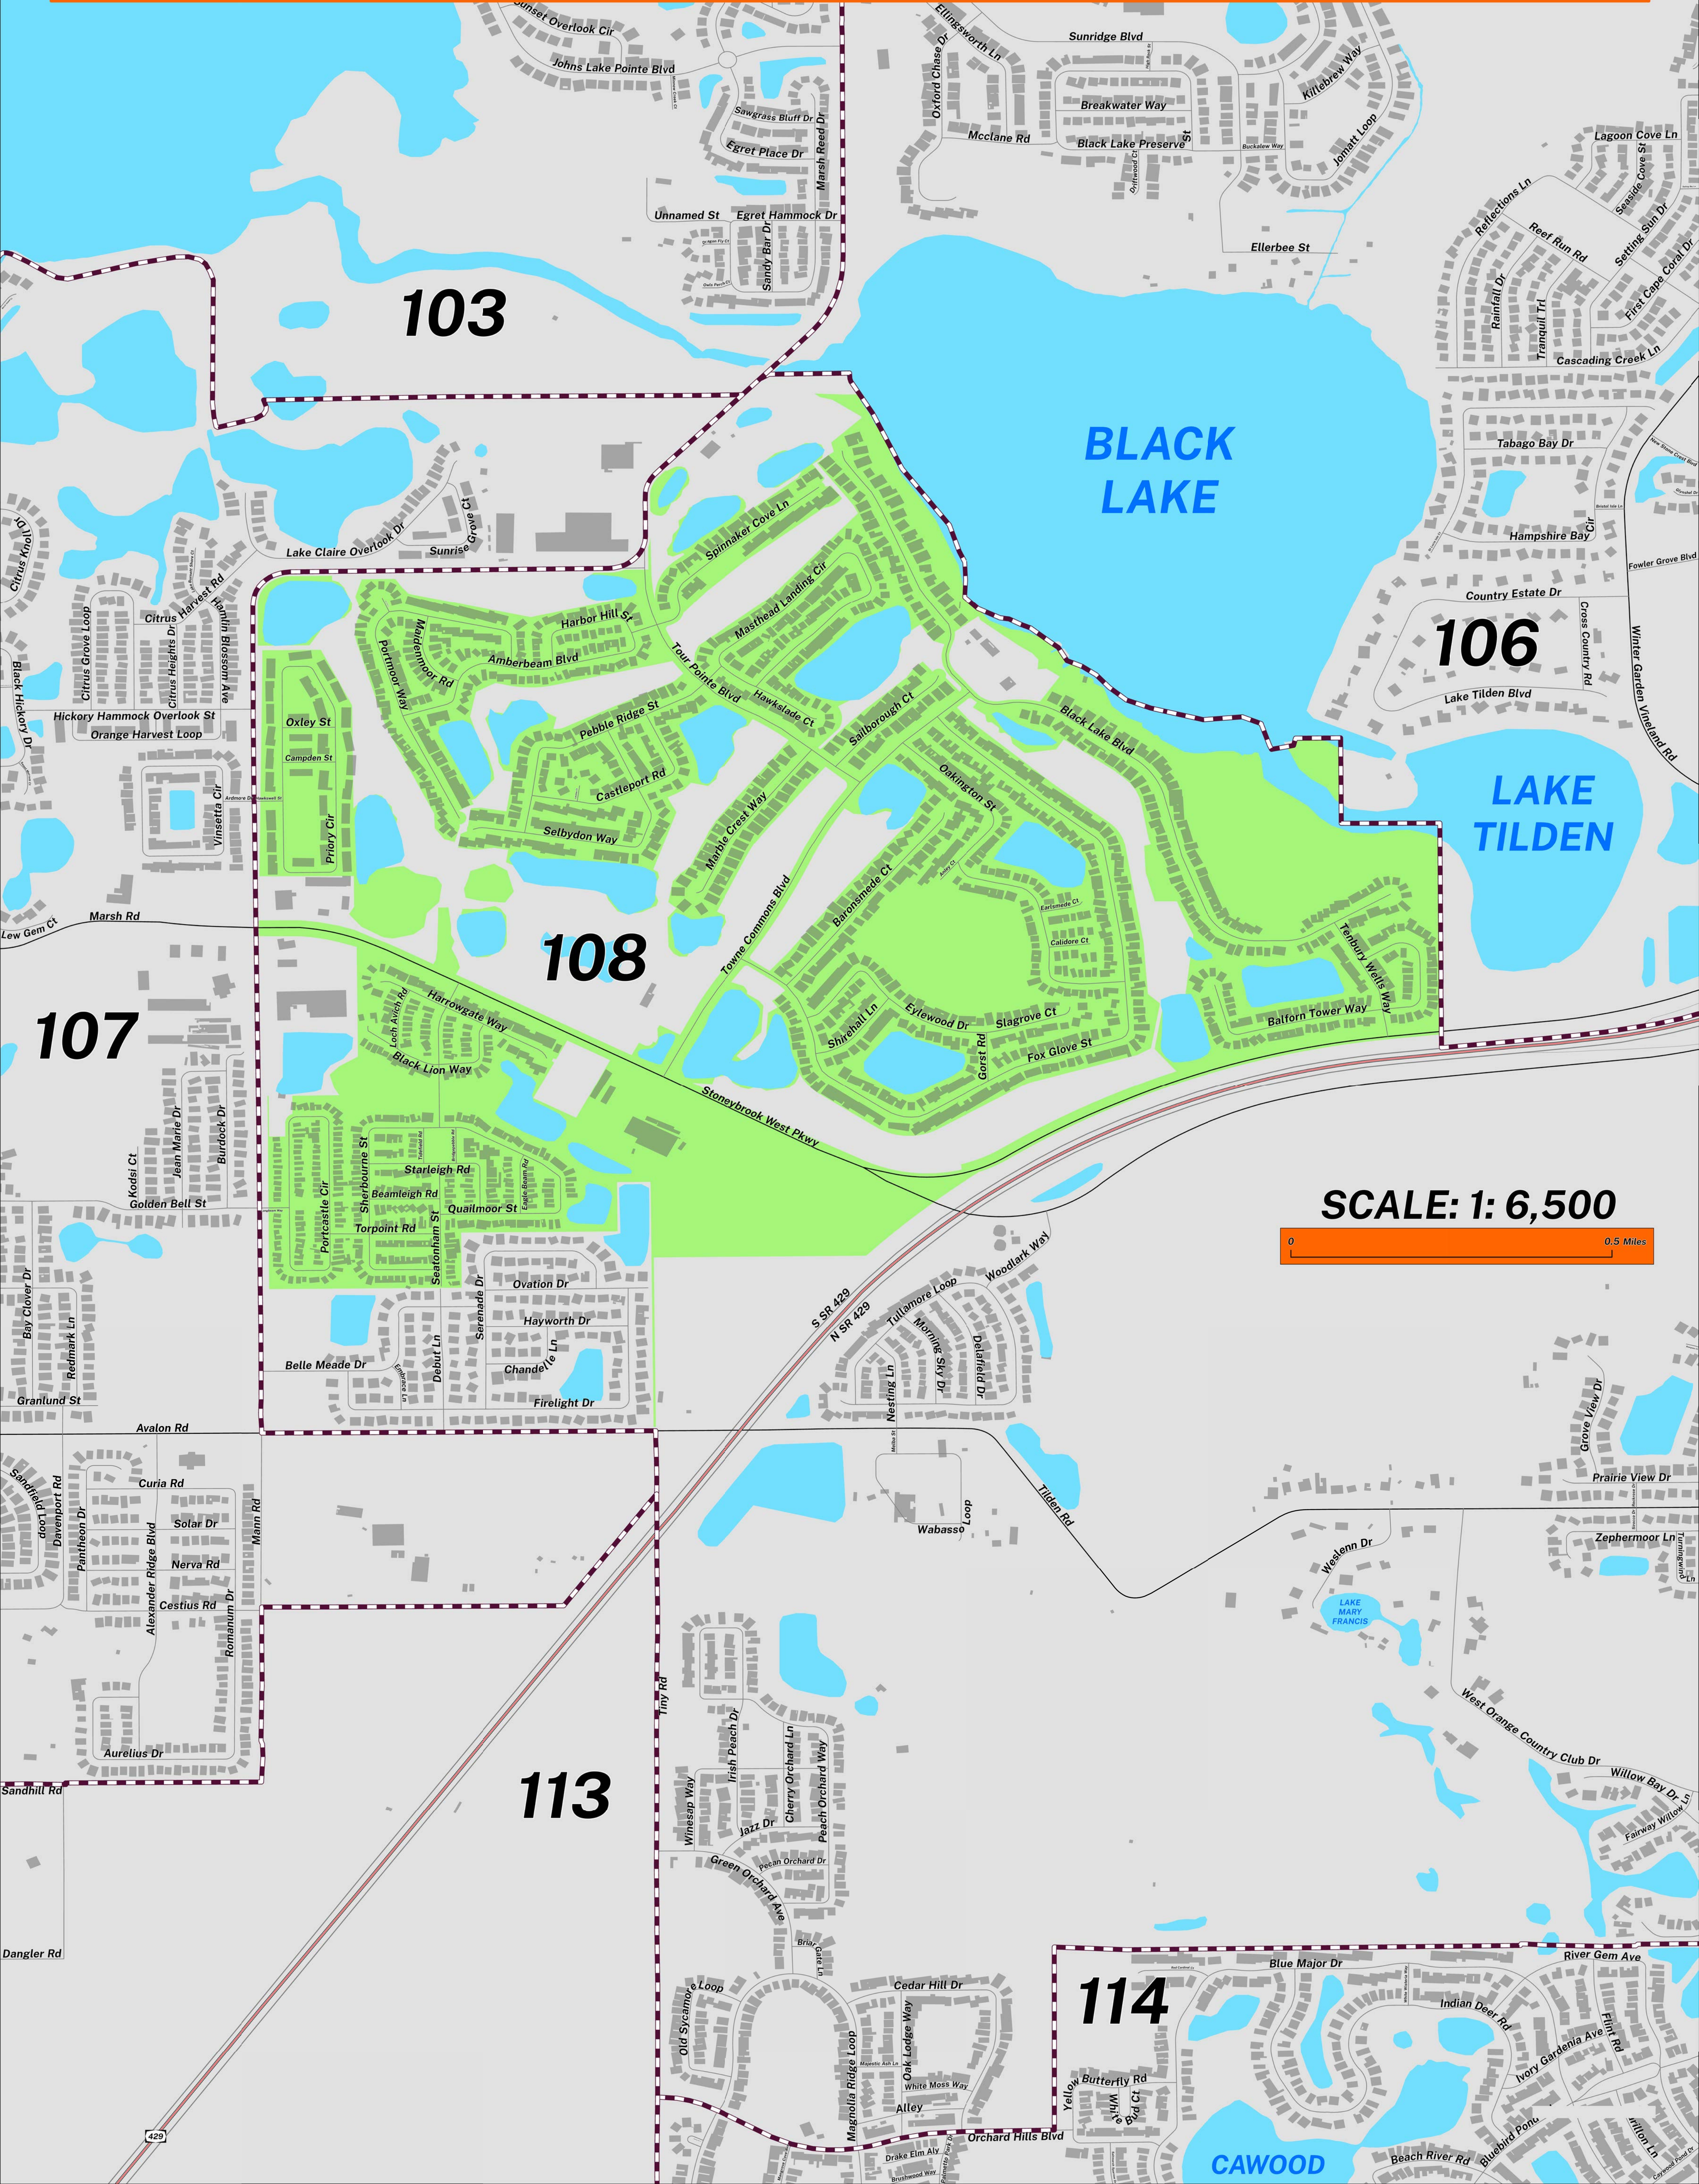

CREATED ON: 04/20/2026

STONEYBROOK WEST COMMUNITY DEVELOPMENT DISTRICT SPECIAL DISTRICT #05 ORANGE COUNTY, FLORIDA

PRECINCTS

Prepared by: Orange County Supervisor of Elections Mapping Department

Orange County's Stoneybrook West Community Development District (SPC #05) northern boundary follows south of Avalon Road. The western boundary runs parallel east of Avalon Road. The eastern boundary runs east of Black Lake Boulevard and east of Balforn Tower Way. The southern boundary follows along SR-429, and extends north of Serenade Drive and Belle Meade Drive.

For more detailed views of other county and municipal precincts [visit the District and Precinct Maps page](#). For more information about precinct boundaries, contact the [Orange County Supervisor of Elections office](#).

This map was produced by the Orange County Supervisor of Elections Mapping Department. More voter information can be found [on our website](#).