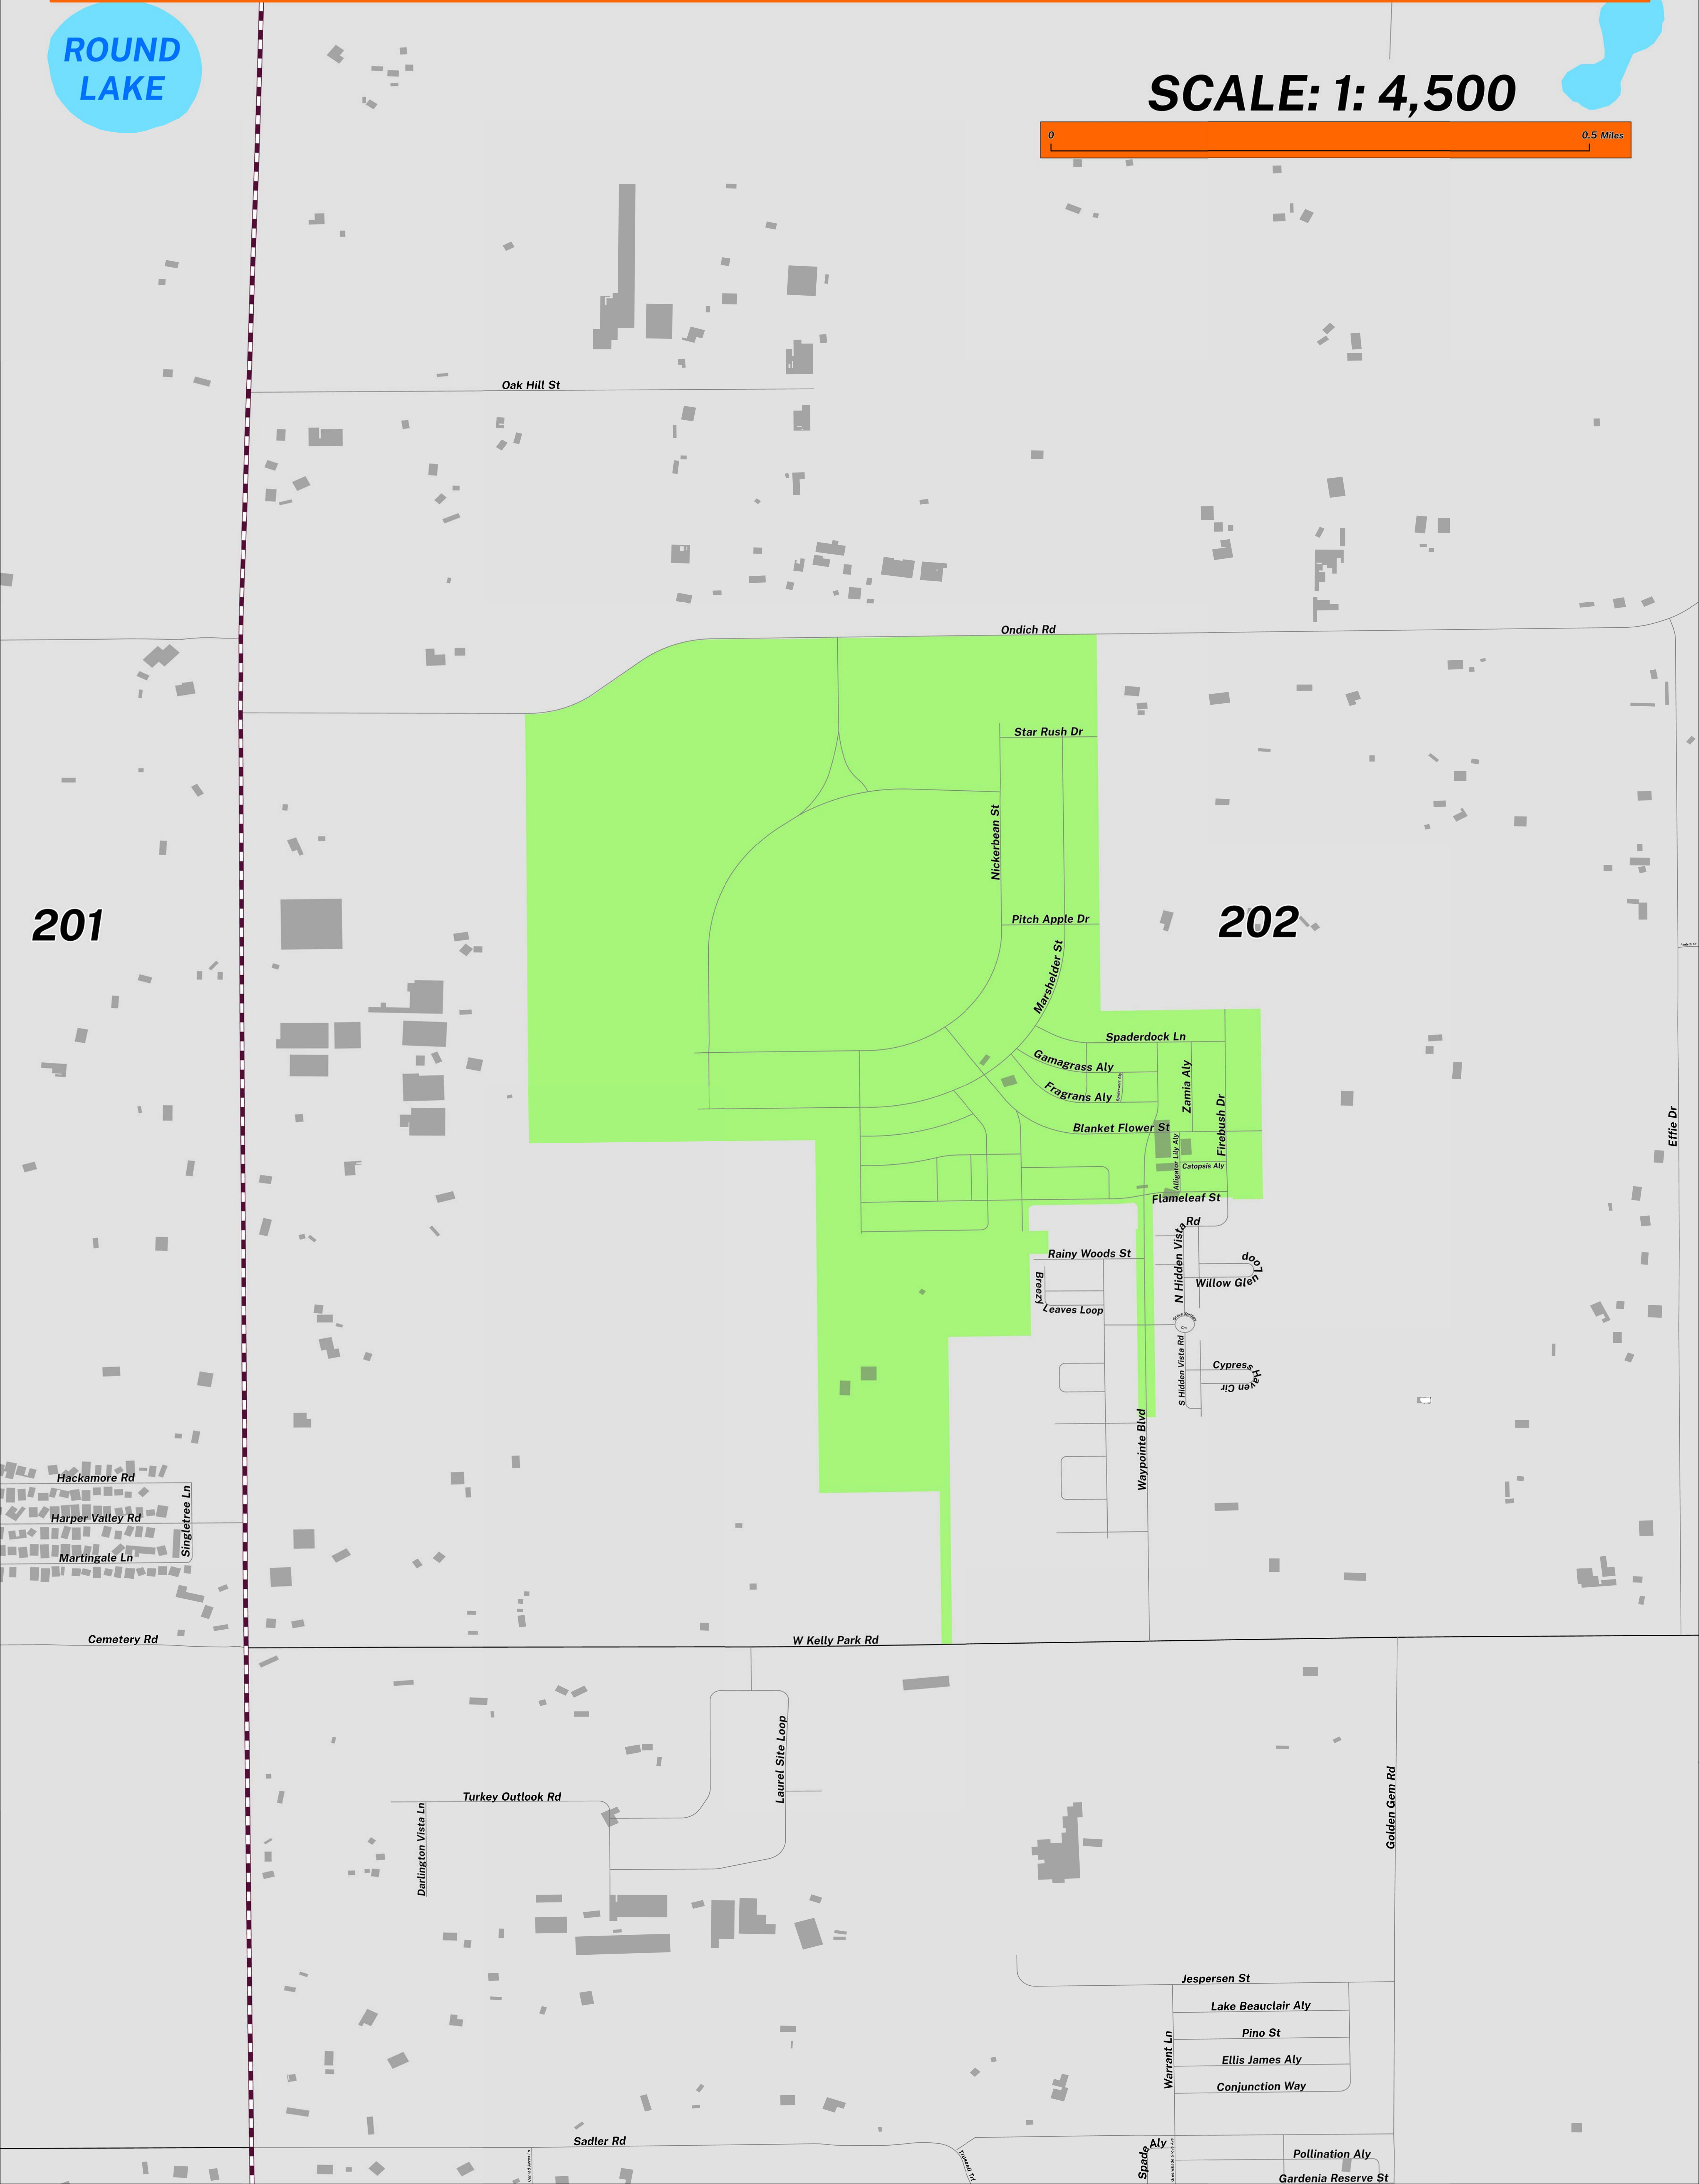

CREATED ON: 04/16/2026

KELLY PARK COMMUNITY DEVELOPMENT DISTRICT SPECIAL DISTRICT #34 ORANGE COUNTY, FLORIDA PRECINCTS

Prepared by: Orange County Supervisor of Elections Mapping Department

ROUND
LAKE

SCALE: 1: 4,500

201

202

Orange County's Kelly Park Community Development District (SPC #34) northern boundary is Ondich Road. The western boundary runs parallel east of Round Lake Road. The eastern boundary runs parallel east of Marshelder Street, north of Spaderdock Lane and east of Firebush Drive. The southern boundary follows along West Kelly Park Road, north of Rainy Woods Street, Waypointe Boulevard and Flameleaf Street.

For more detailed views of other county and municipal precincts [visit the District and Precinct Maps page](#). For more information about precinct boundaries, contact the [Orange County Supervisor of Elections office](#).

This map was produced by the Orange County Supervisor of Elections Mapping Department. More voter information can be found [on our website](#).