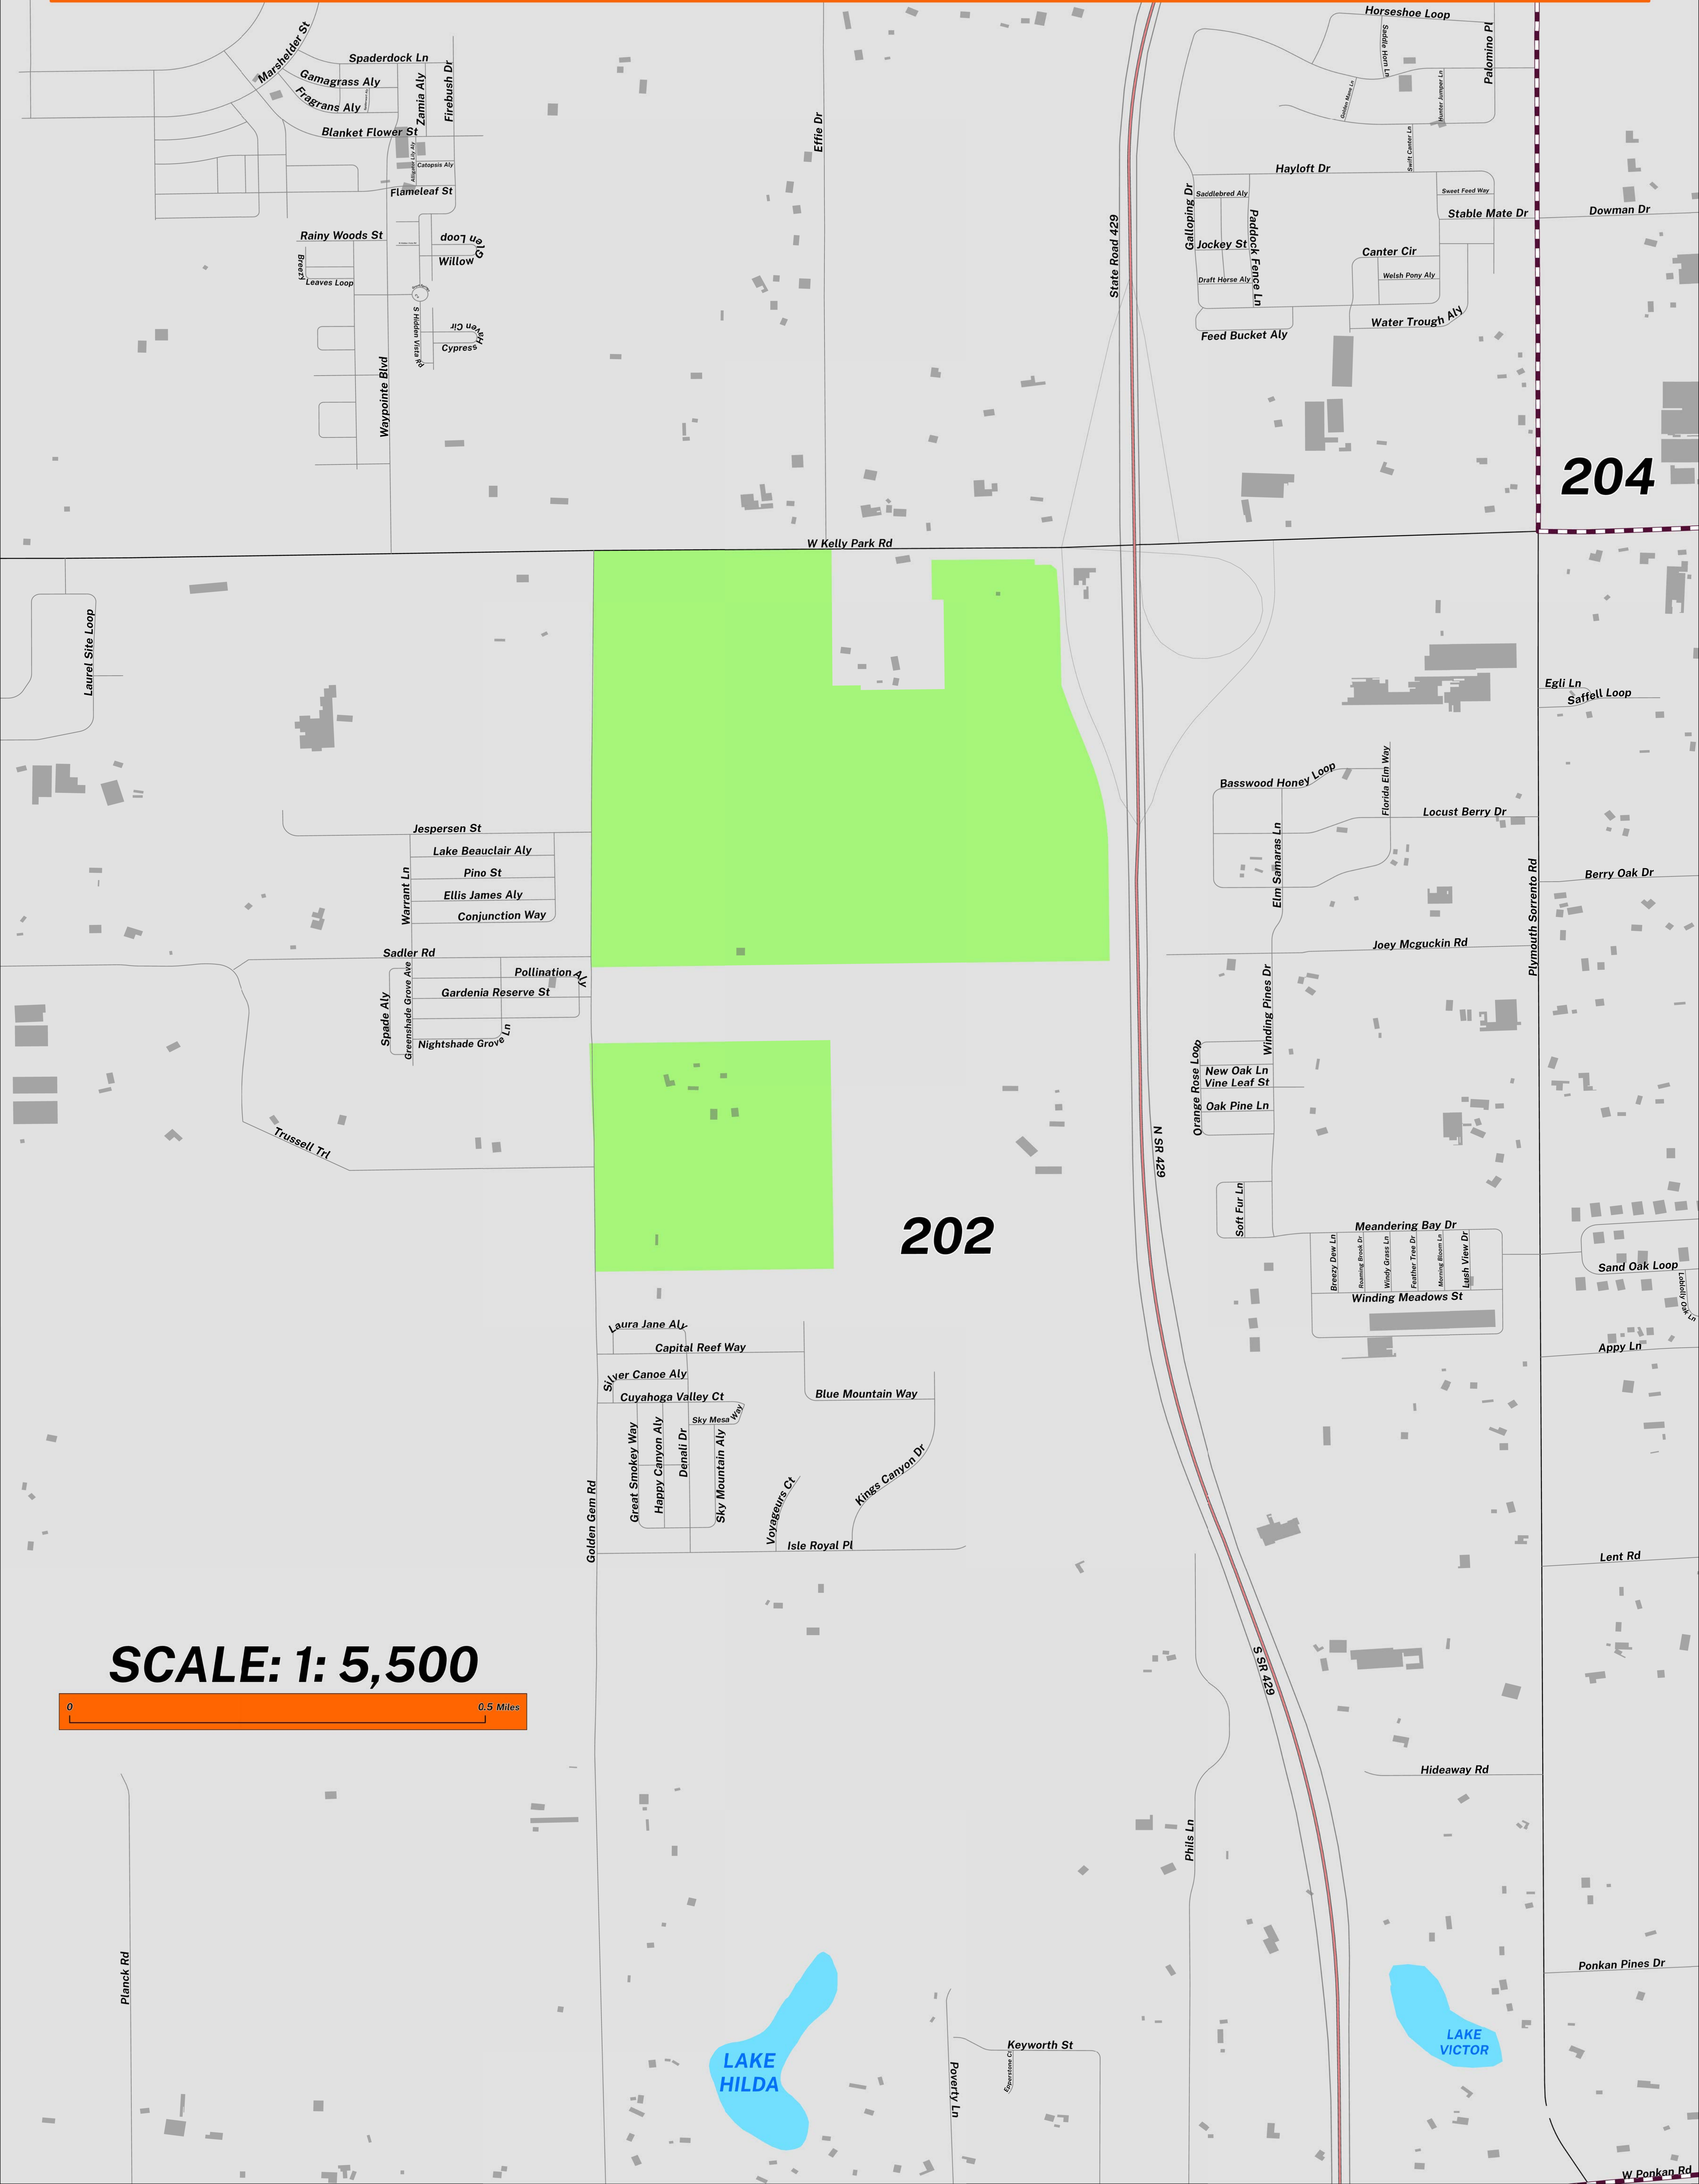

CREATED ON: 04/16/2026

GOLDEN GEM COMMUNITY DEVELOPMENT DISTRICT SPECIAL DISTRICT #36 ORANGE COUNTY, FLORIDA

PRECINCTS

Prepared by: Orange County Supervisor of Elections Mapping Department

SCALE: 1: 5,500

Orange County's Golden Gem Community Development District (SPC #36) northern boundary follows along West Kelly Park Road. The western boundary is Golden Gem Road. The eastern boundary runs parallel west of SR-429. The southern boundary extends east of Sadler Road and north of Capital Reef Way.

For more detailed views of other county and municipal precincts [visit the District and Precinct Maps page](#). For more information about precinct boundaries, contact the [Orange County Supervisor of Elections office](#).

This map was produced by the Orange County Supervisor of Elections Mapping Department. More voter information can be found [on our website](#).