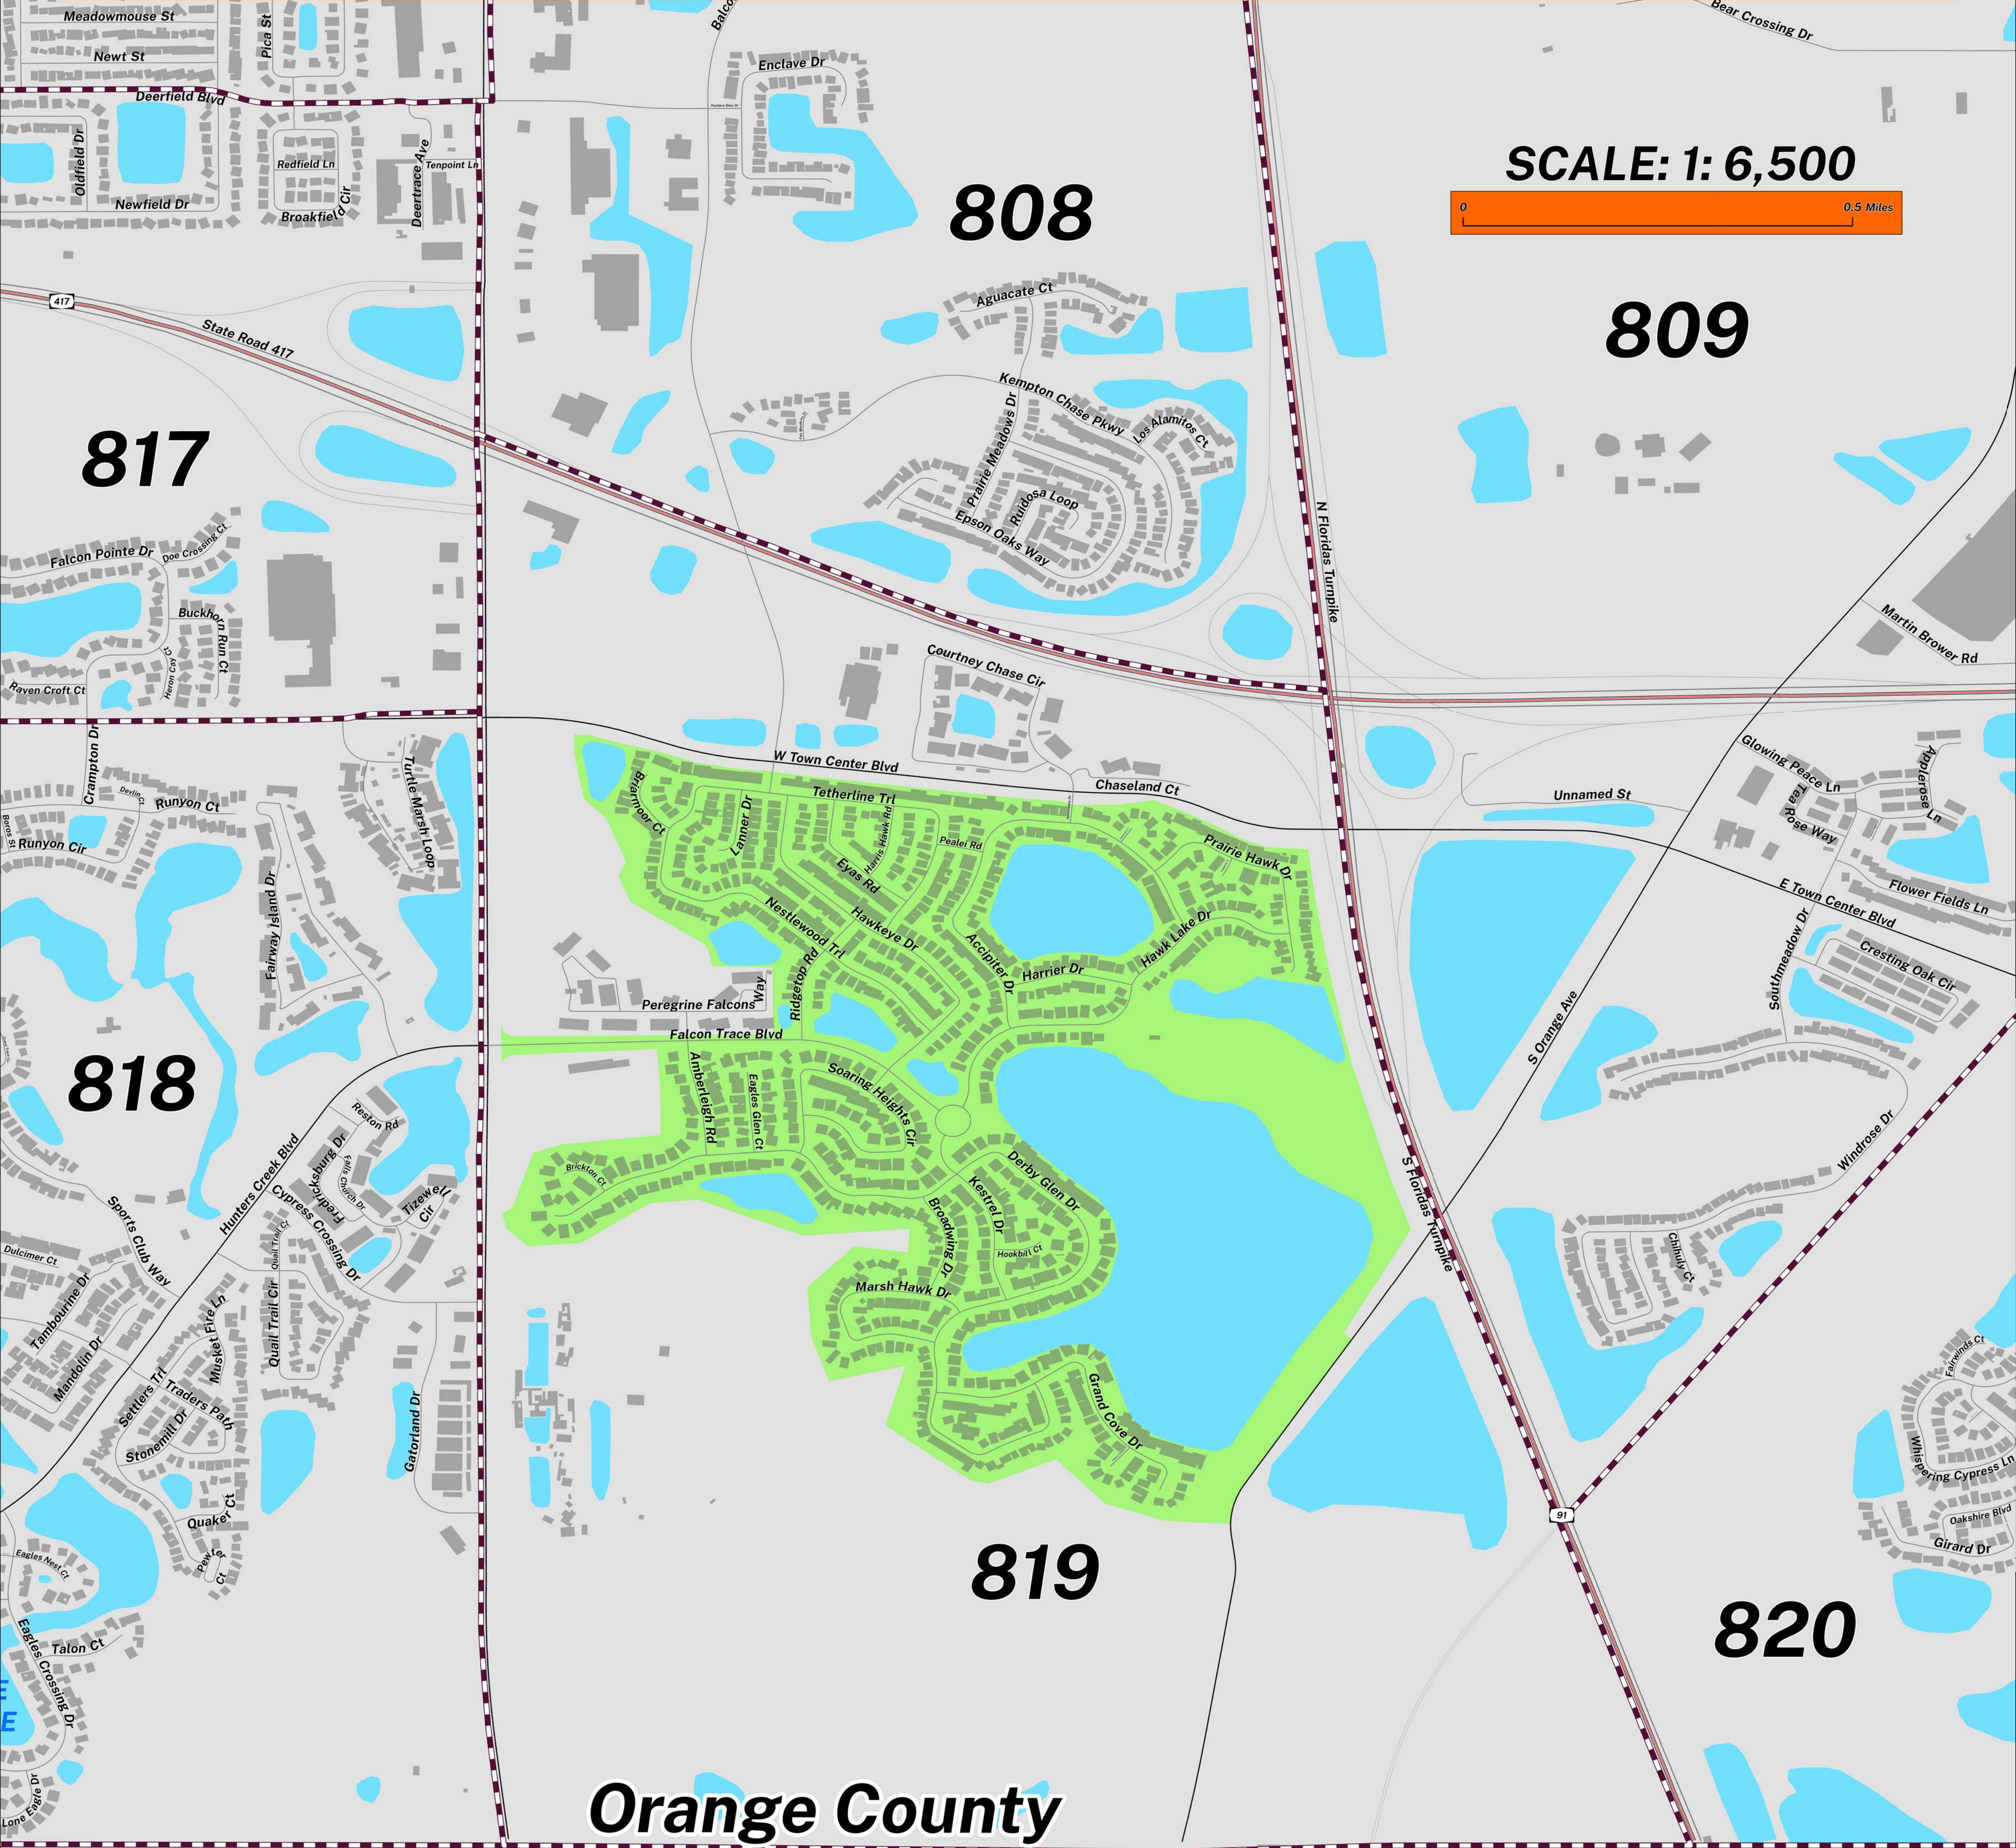

CREATED ON: 04/16/2026

FALCON TRACE COMMUNITY DEVELOPMENT DISTRICT SPECIAL DISTRICT #03 ORANGE COUNTY, FLORIDA

PRECINCTS

Prepared by: Orange County Supervisor of Elections Mapping Department

**Orange County
Osceola County**

Orange County's Falcon Trace Community Development District (SPC #03) northern boundary follows along West Town Center Boulevard. The western boundary runs parallel west of Nestlewood Trail, extends to Falcon Trace Boulevard, west of Amberleigh Road and east of South Orange Blossom Trail. The southern boundary follows along South Orange Avenue, south of Grand Cove Drive and south Derby Glen Drive. The eastern boundary follows along I-91.

For more detailed views of other county and municipal precincts [visit the District and Precinct Maps page](#). For more information about precinct boundaries, contact the [Orange County Supervisor of Elections office](#).

This map was produced by the Orange County Supervisor of Elections Mapping Department. More voter information can be found [on our website](#).