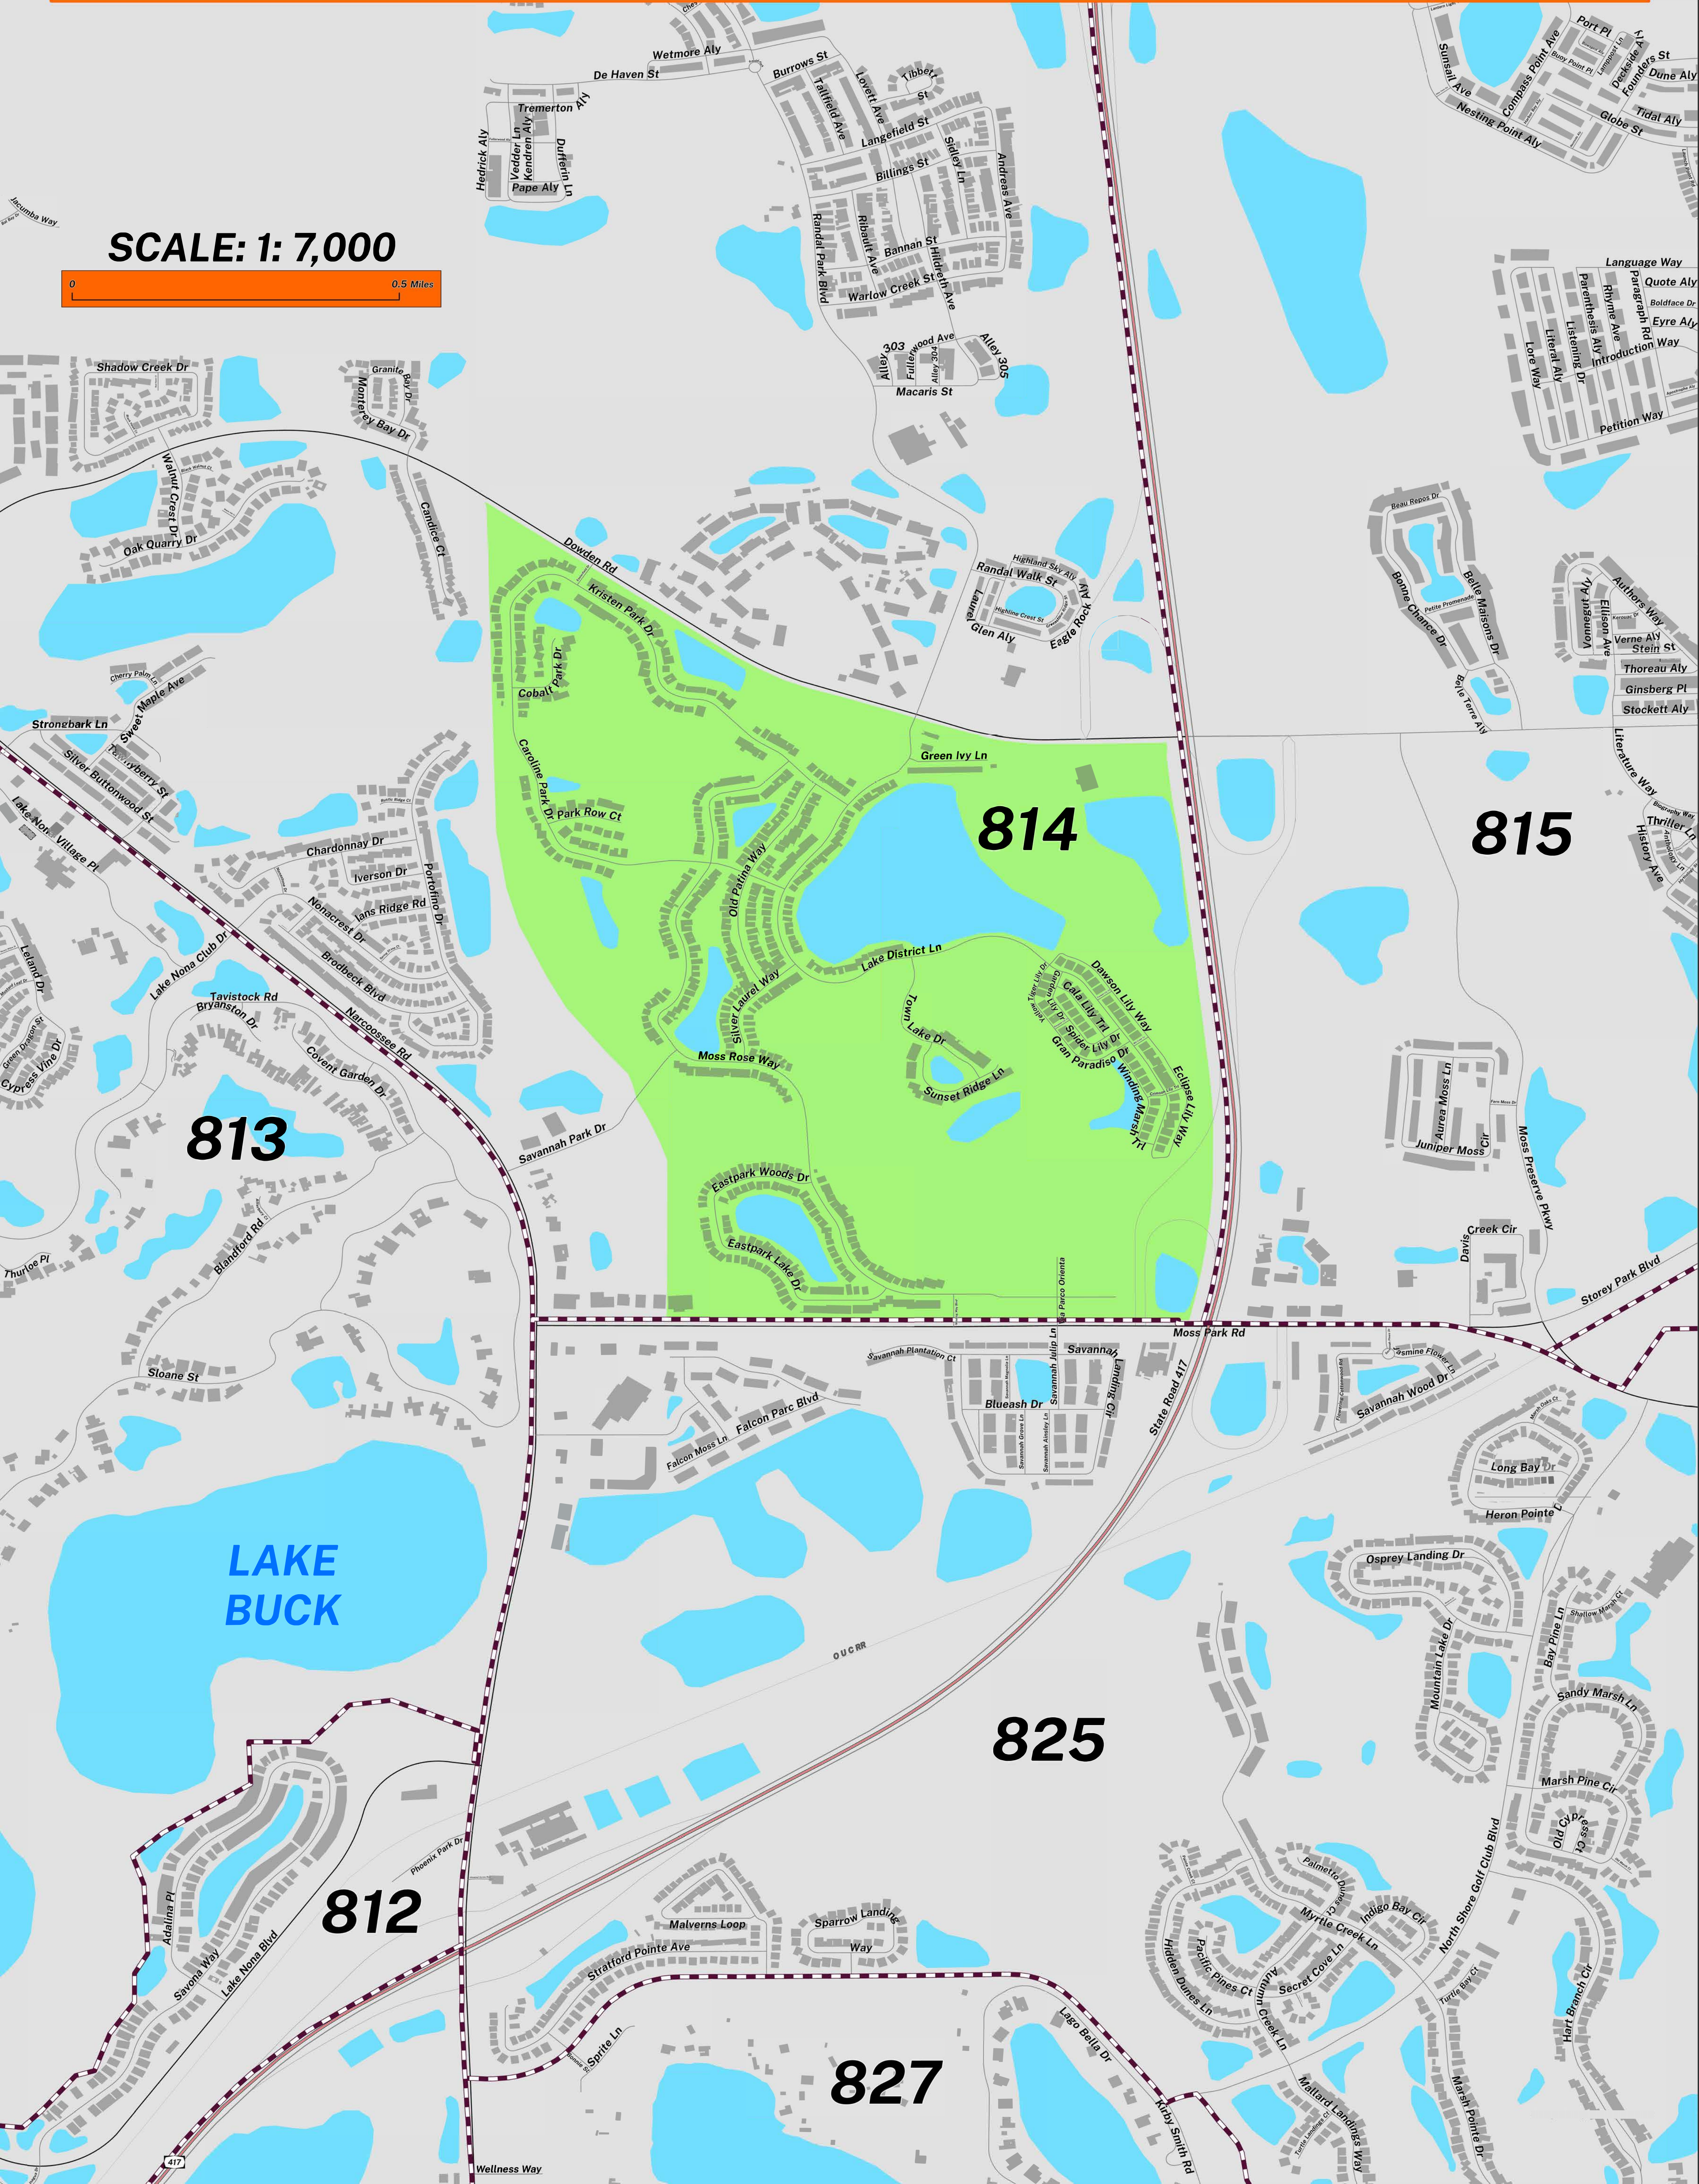

CREATED ON: 04/16/2026

EAST PARK COMMUNITY DEVELOPMENT DISTRICT SPECIAL DISTRICT #02 ORANGE COUNTY, FLORIDA

PRECINCTS

Prepared by: Orange County Supervisor of Elections Mapping Department

SCALE: 1: 7,000

Orange County's East Park Community Development District (SPC #02) northern boundary is Dowden Road. The western boundary runs parallel west of Caroline Park Drive and west of Eastpark Woods Drive. The eastern boundary follows along SR-417. The southern boundary is Moss Park Road.

For more detailed views of other county and municipal precincts [visit the District and Precinct Maps page](#). For more information about precinct boundaries, contact the [Orange County Supervisor of Elections office](#).

This map was produced by the Orange County Supervisor of Elections Mapping Department. More voter information can be found [on our website](#).