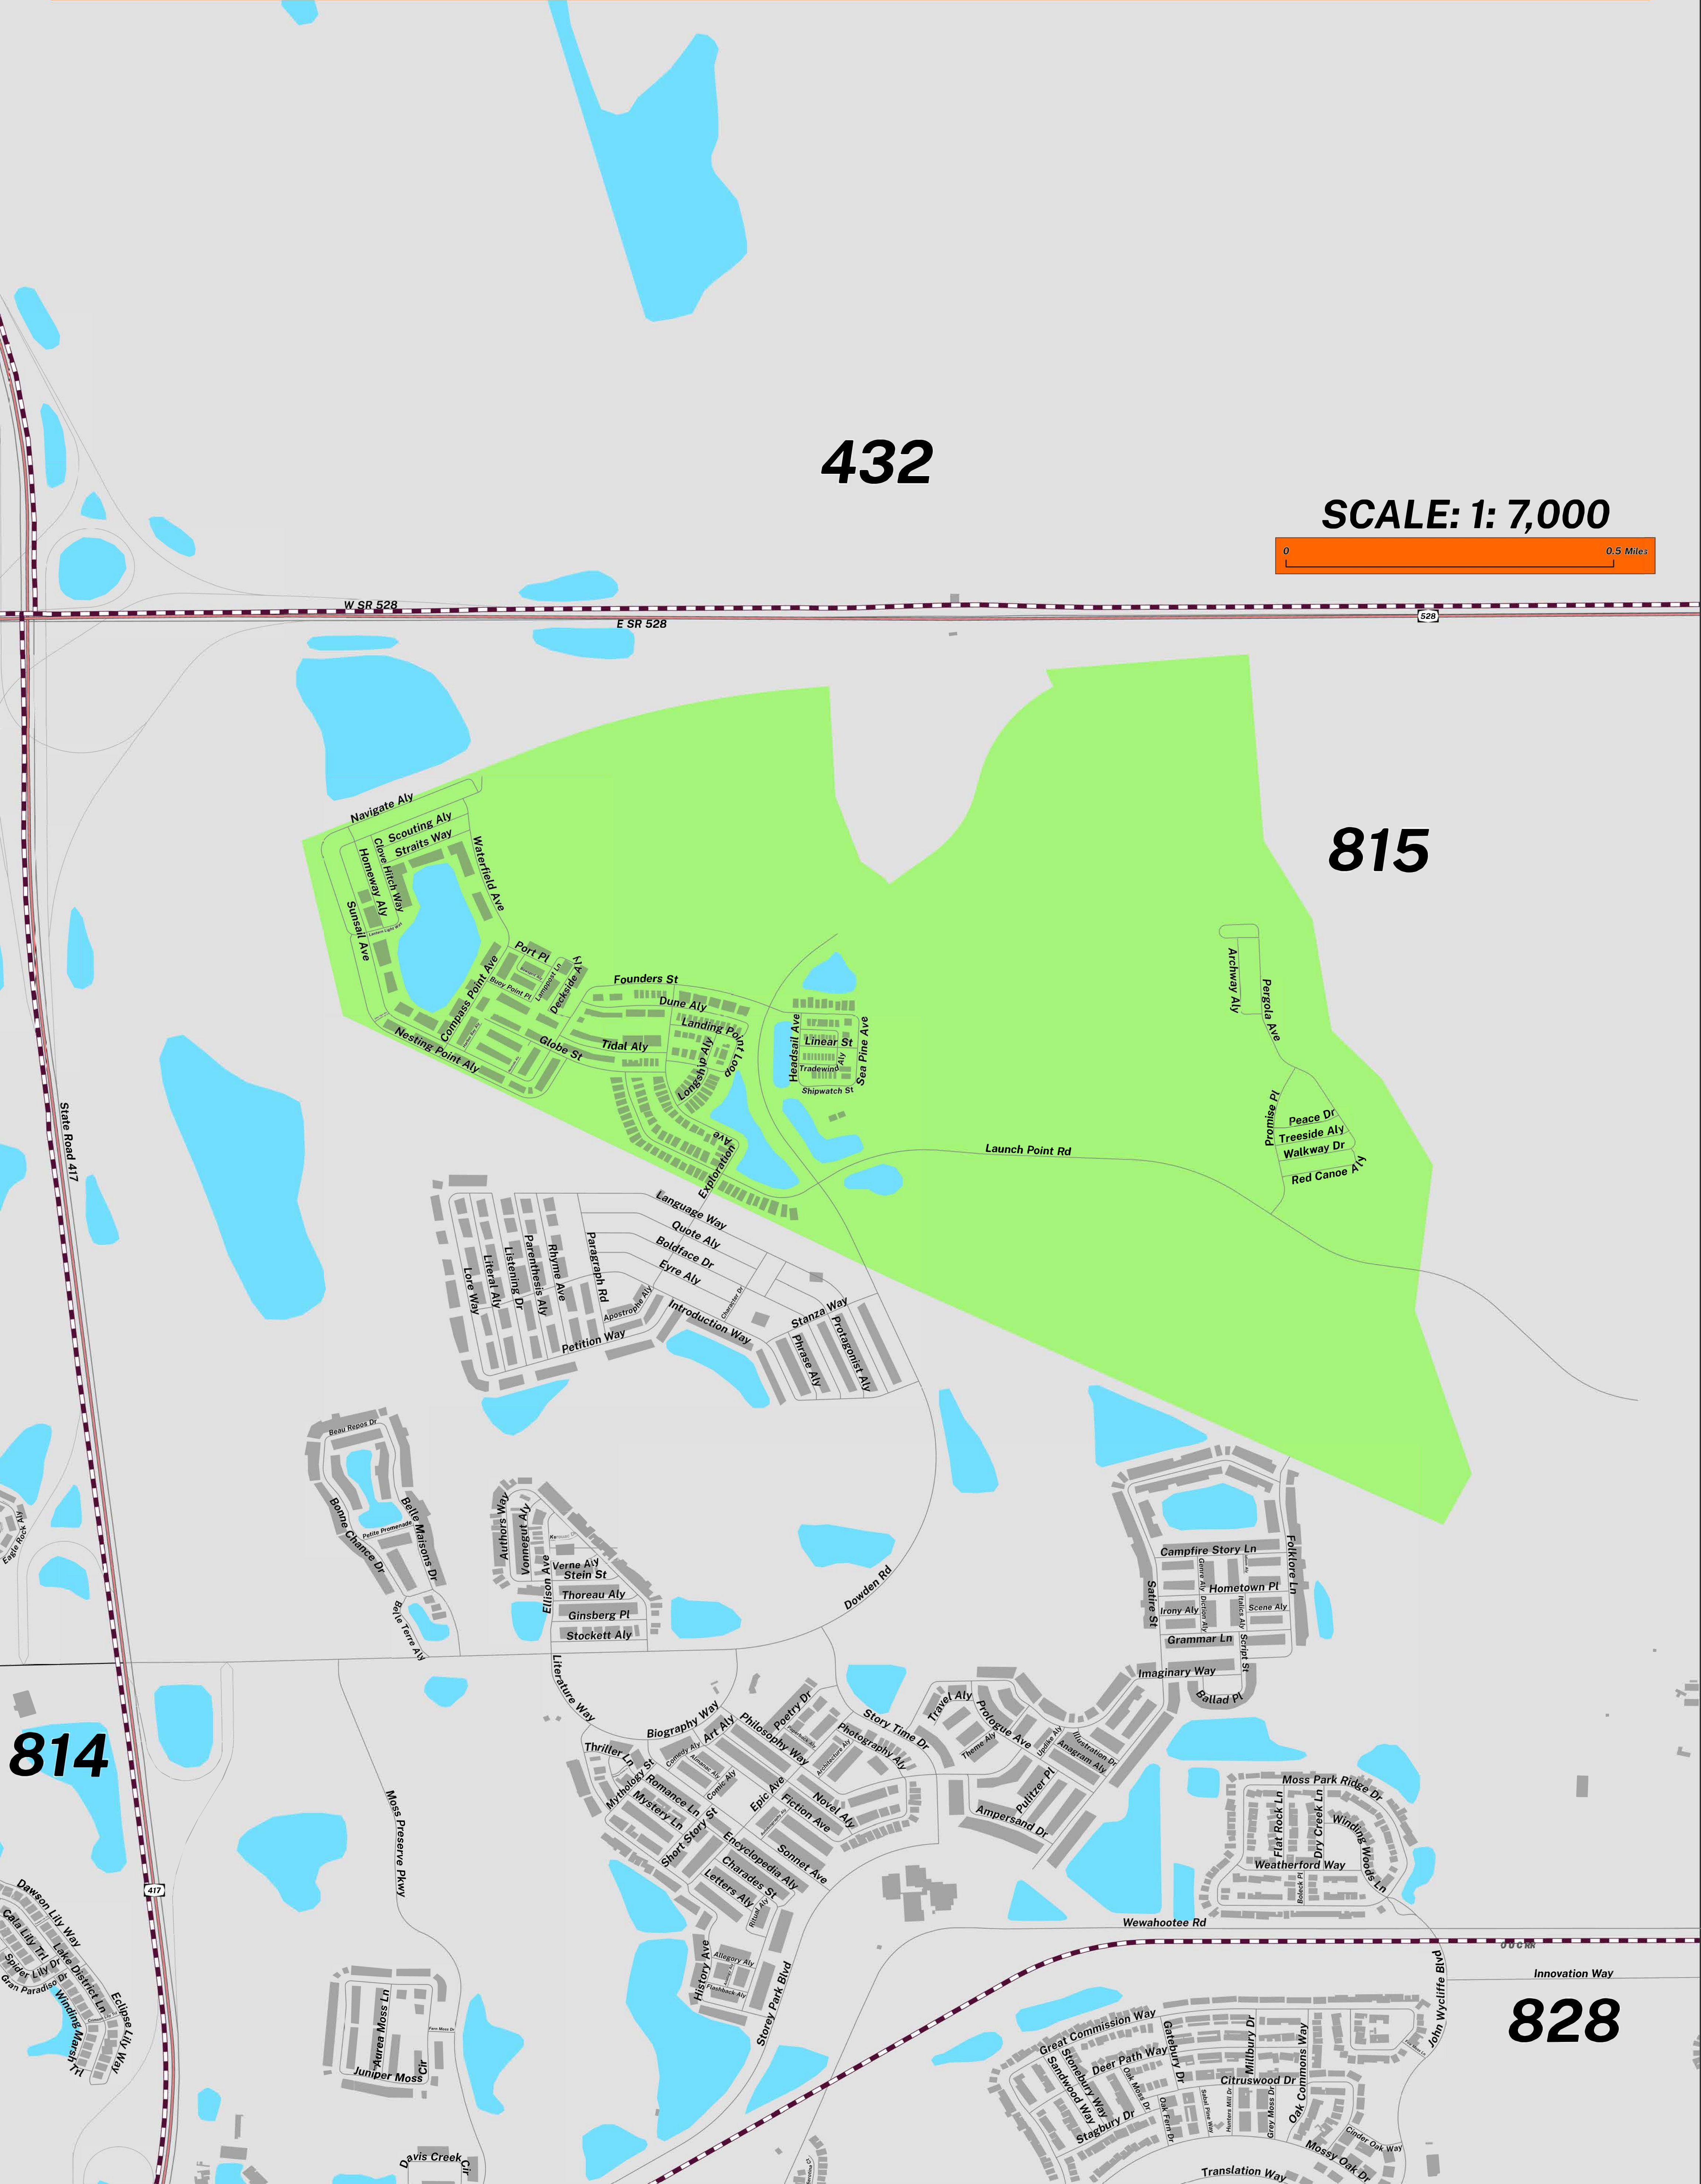

CREATED ON: 04/16/2026

DOWDEN WEST COMMUNITY DEVELOPMENT DISTRICT SPECIAL DISTRICT #23 ORANGE COUNTY, FLORIDA

PRECINCTS

Prepared by: Orange County Supervisor of Elections Mapping Department

432

SCALE: 1: 7,000

815

814

828

Orange County's Dowden West Community Development District (SPC #23) northern boundary runs parallel south of SR-528. The western boundary runs along Navigate Ally and Nesting Point Ally. The southern boundary runs parallel north of Language Way and north of Satire Street. The eastern boundary runs parallel east of Pergola Avenue and east of Folklore Lane.

For more detailed views of other county and municipal precincts [visit the District and Precinct Maps page](#). For more information about precinct boundaries, contact the [Orange County Supervisor of Elections office](#).

This map was produced by the Orange County Supervisor of Elections Mapping Department. More voter information can be found [on our website](#).