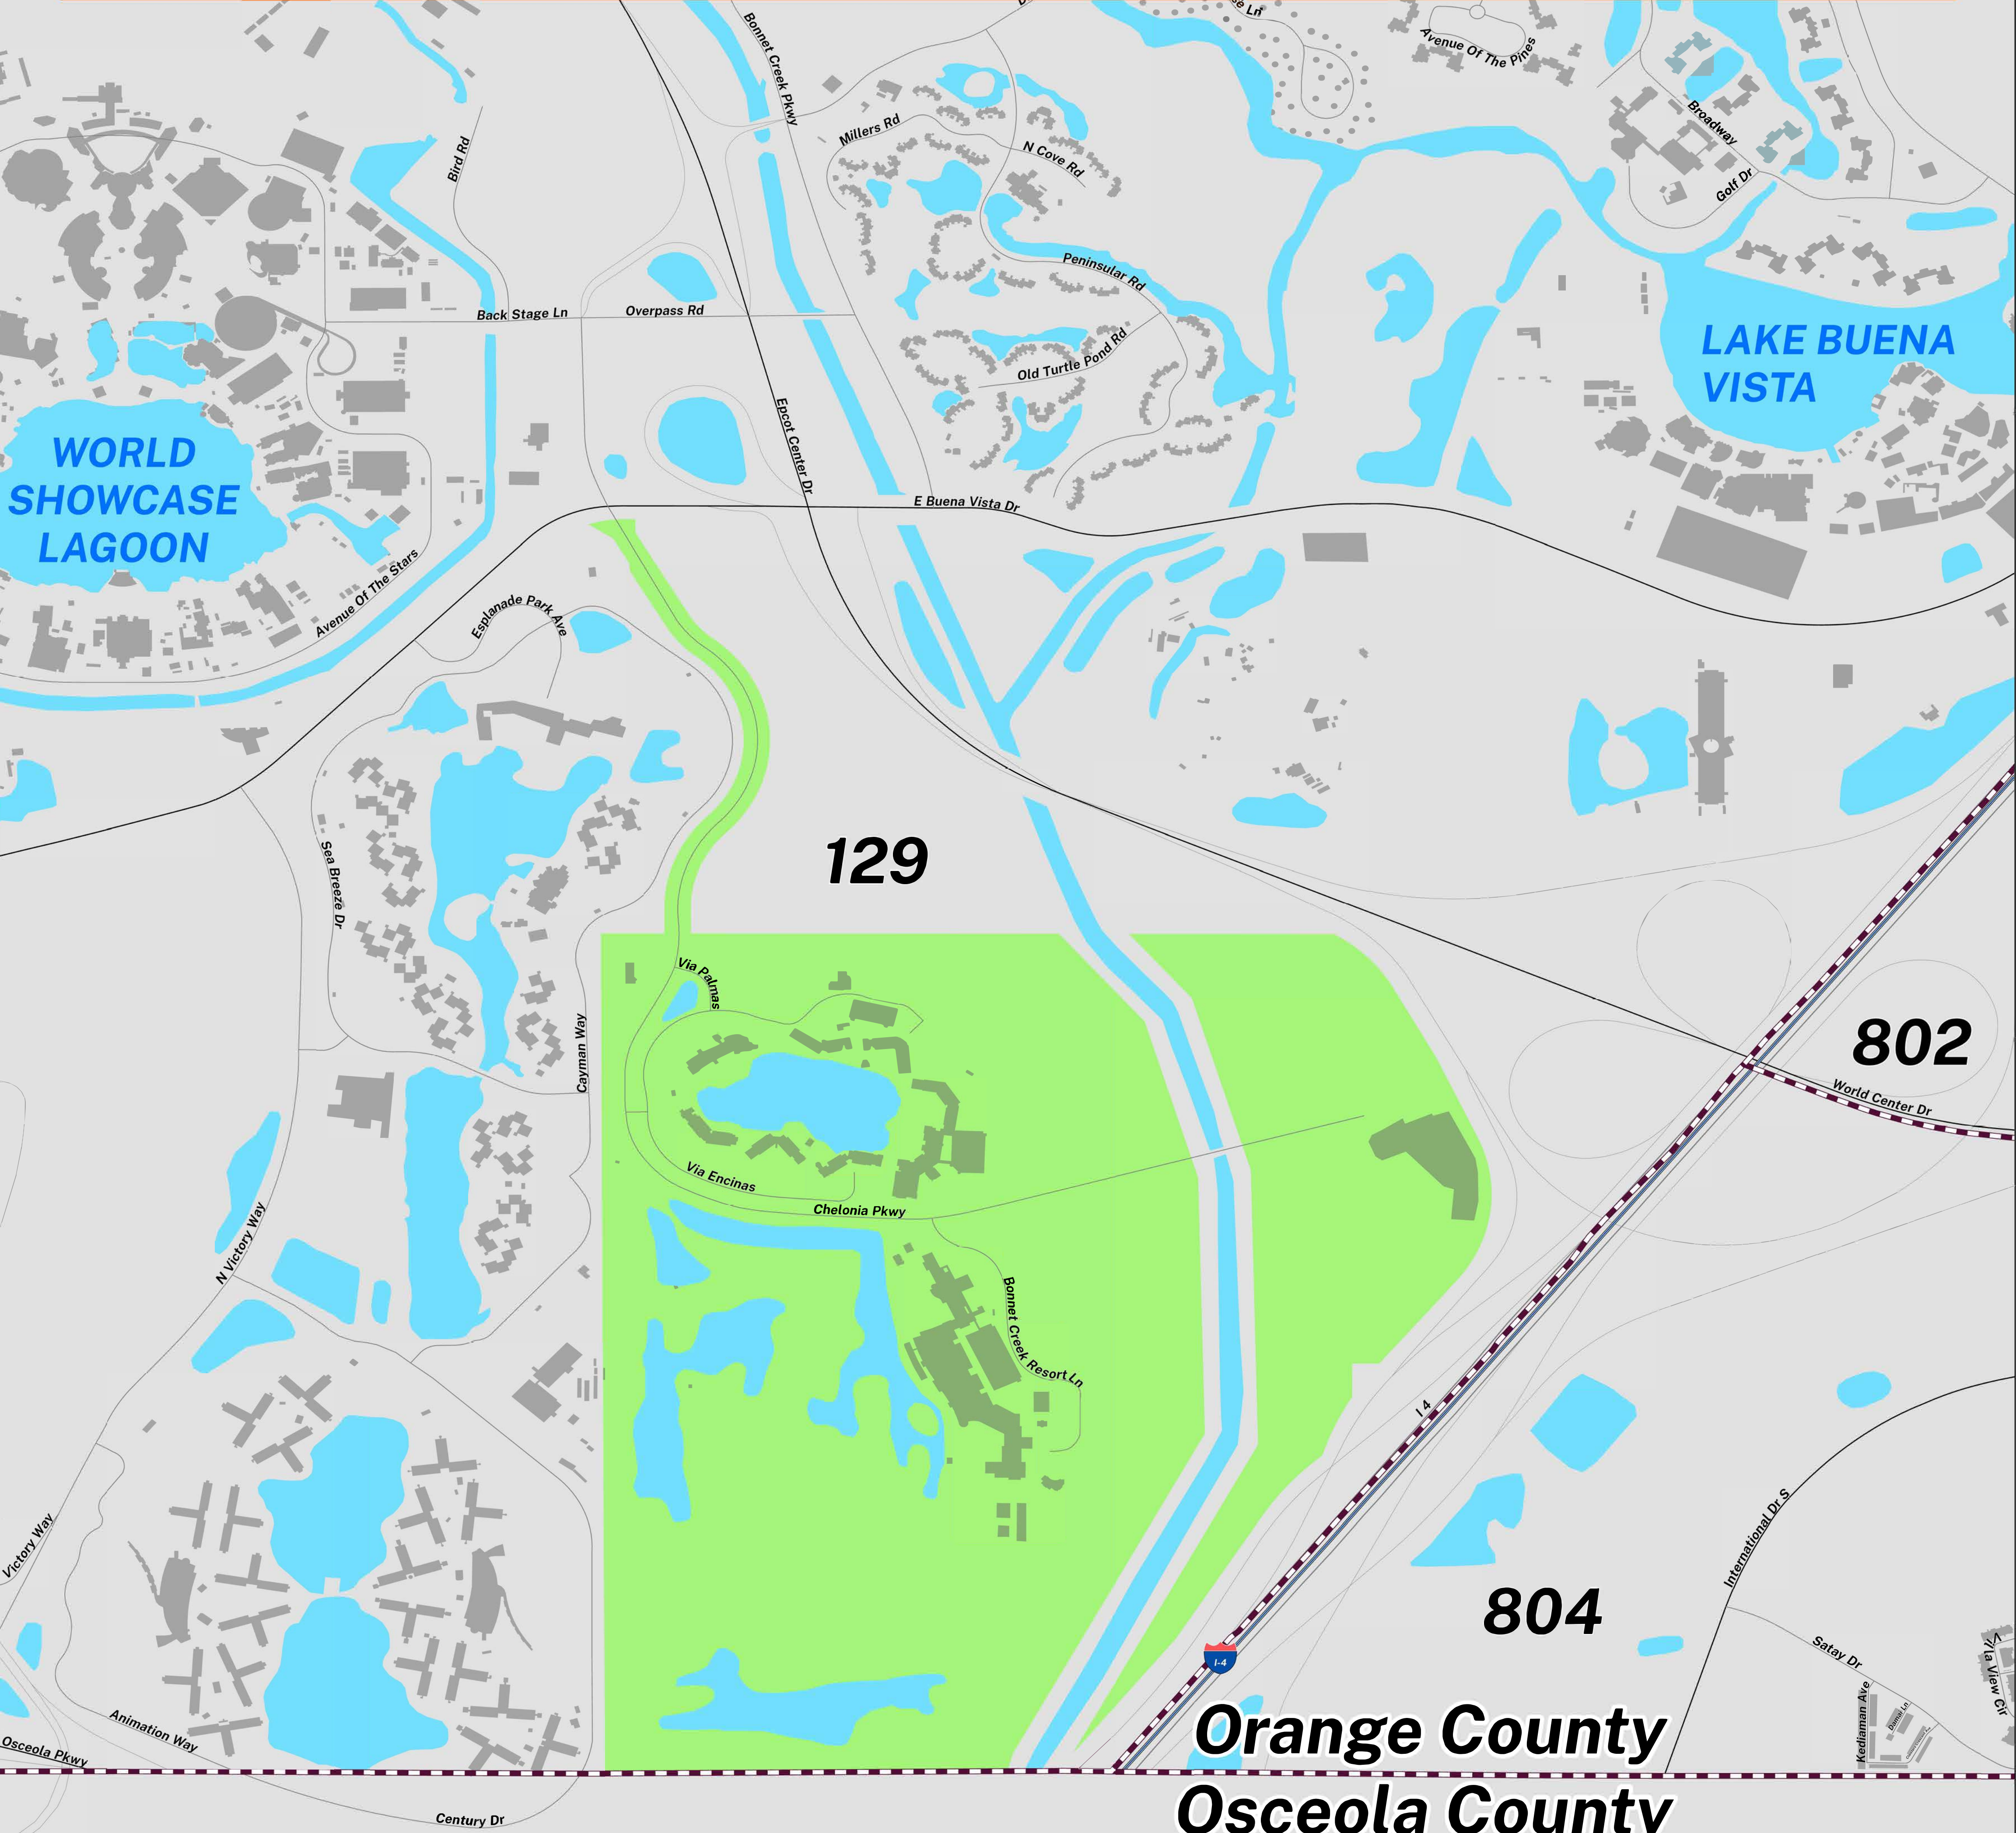

CREATED ON: 04/16/2026

BONNET CREEK RESORT COMMUNITY DEVELOPMENT DISTRICT SPECIAL DISTRICT #01 ORANGE COUNTY, FLORIDA

PRECINCTS

Prepared by: Orange County Supervisor of Elections Mapping Department

SCALE: 1: 6,500

Orange County
Osceola County

Orange County's Bonnet Creek Resort Community Development District northern boundary follows along Cayman Way, East Buena Vista Drive and south of Epcot Center Drive. The western boundary follows along Cayman Way and Century Drive. The eastern boundary follows along Epcot Center Drive and I-4. The southern boundary is the Osceola/Orange County boundary.

For more detailed views of other county and municipal precincts [visit the District and Precinct Maps page](#). For more information about precinct boundaries, contact the [Orange County Supervisor of Elections office](#).

This map was produced by the Orange County Supervisor of Elections Mapping Department. More voter information can be found [on our website](#).