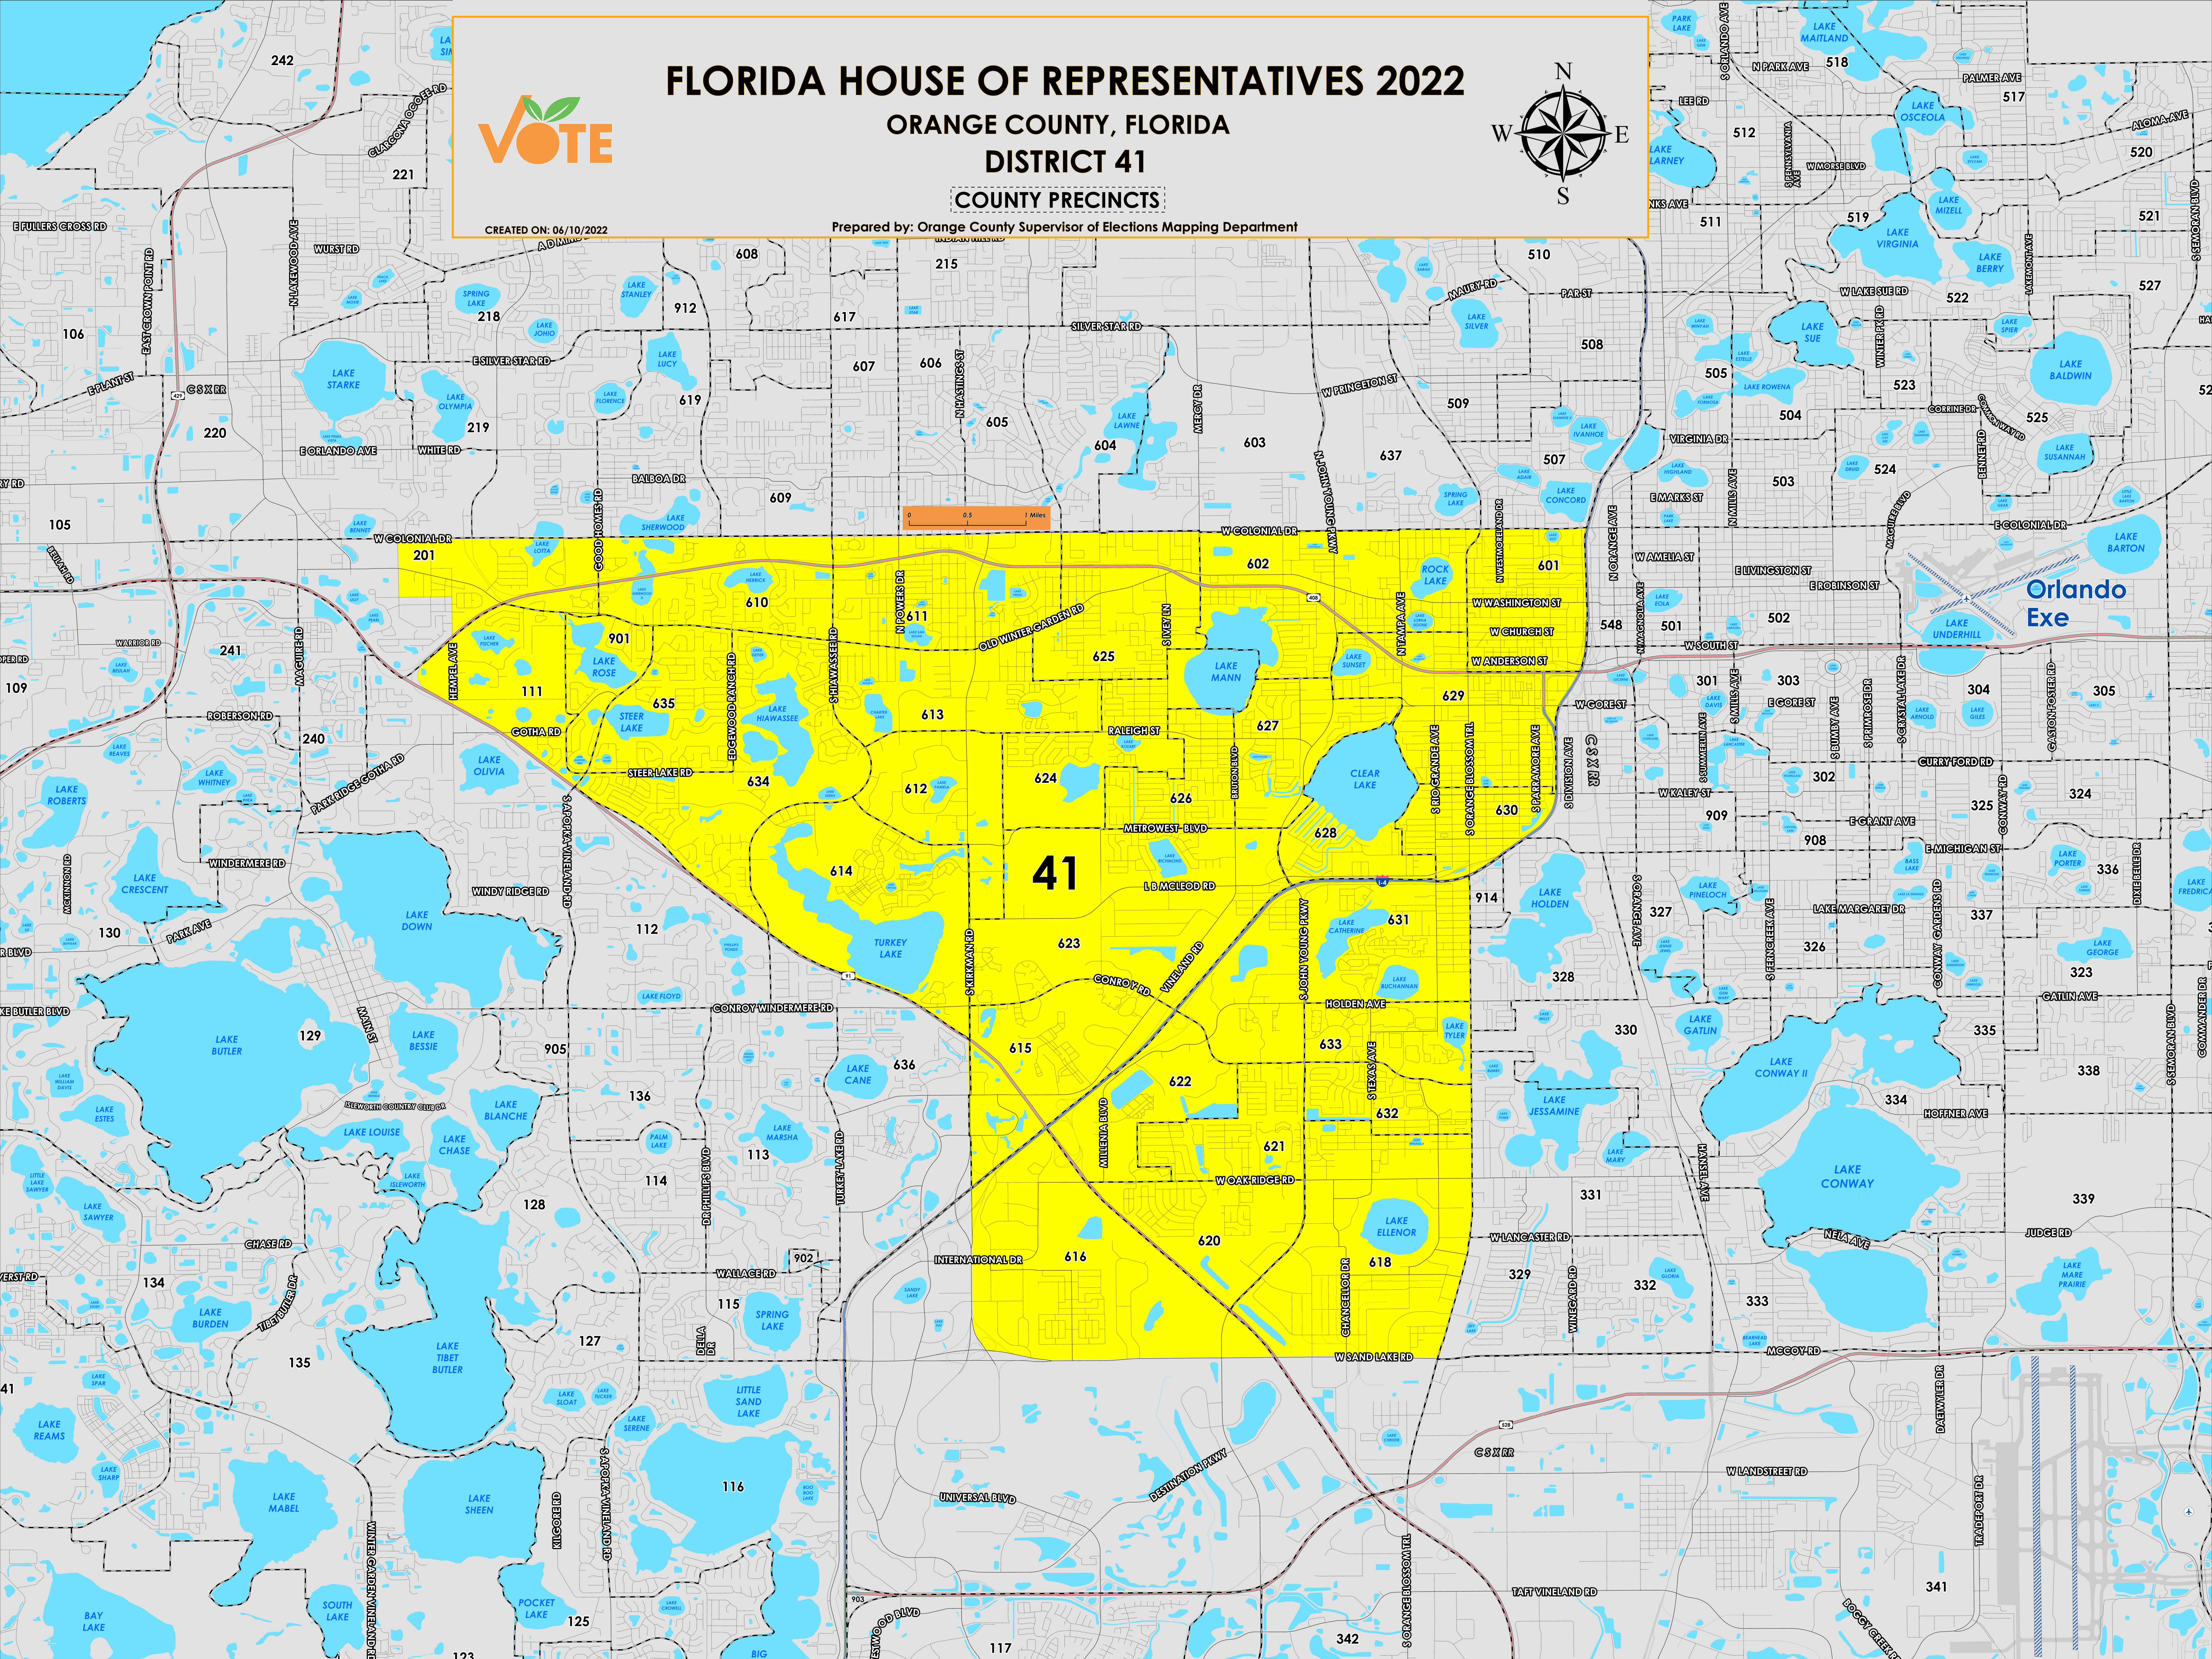

FLORIDA HOUSE OF REPRESENTATIVES 2022

ORANGE COUNTY, FLORIDA

DISTRICT 41

COUNTY PRECINCTS

CREATED ON: 06/10/2022

Prepared by: Orange County Supervisor of Elections Mapping Department

Orlando
Exe

Florida State House of Representatives (2022) district 41 falls within central Orange County. The northern boundary follows along West Colonial Drive. The western boundary follows along the Florida Turnpike. The southern boundary follows along Sand Lake Road. The western boundary runs parallel to Orange Blossom Trail and alongside Interstate 4. A complete list of Orange County precincts within district 41 can be found at the end of this document.

This map was produced by the Orange County Supervisor of Elections Mapping Department. More voter information can be found [on our website](#).

State House (2022) district 41 includes the following Orange County precincts: