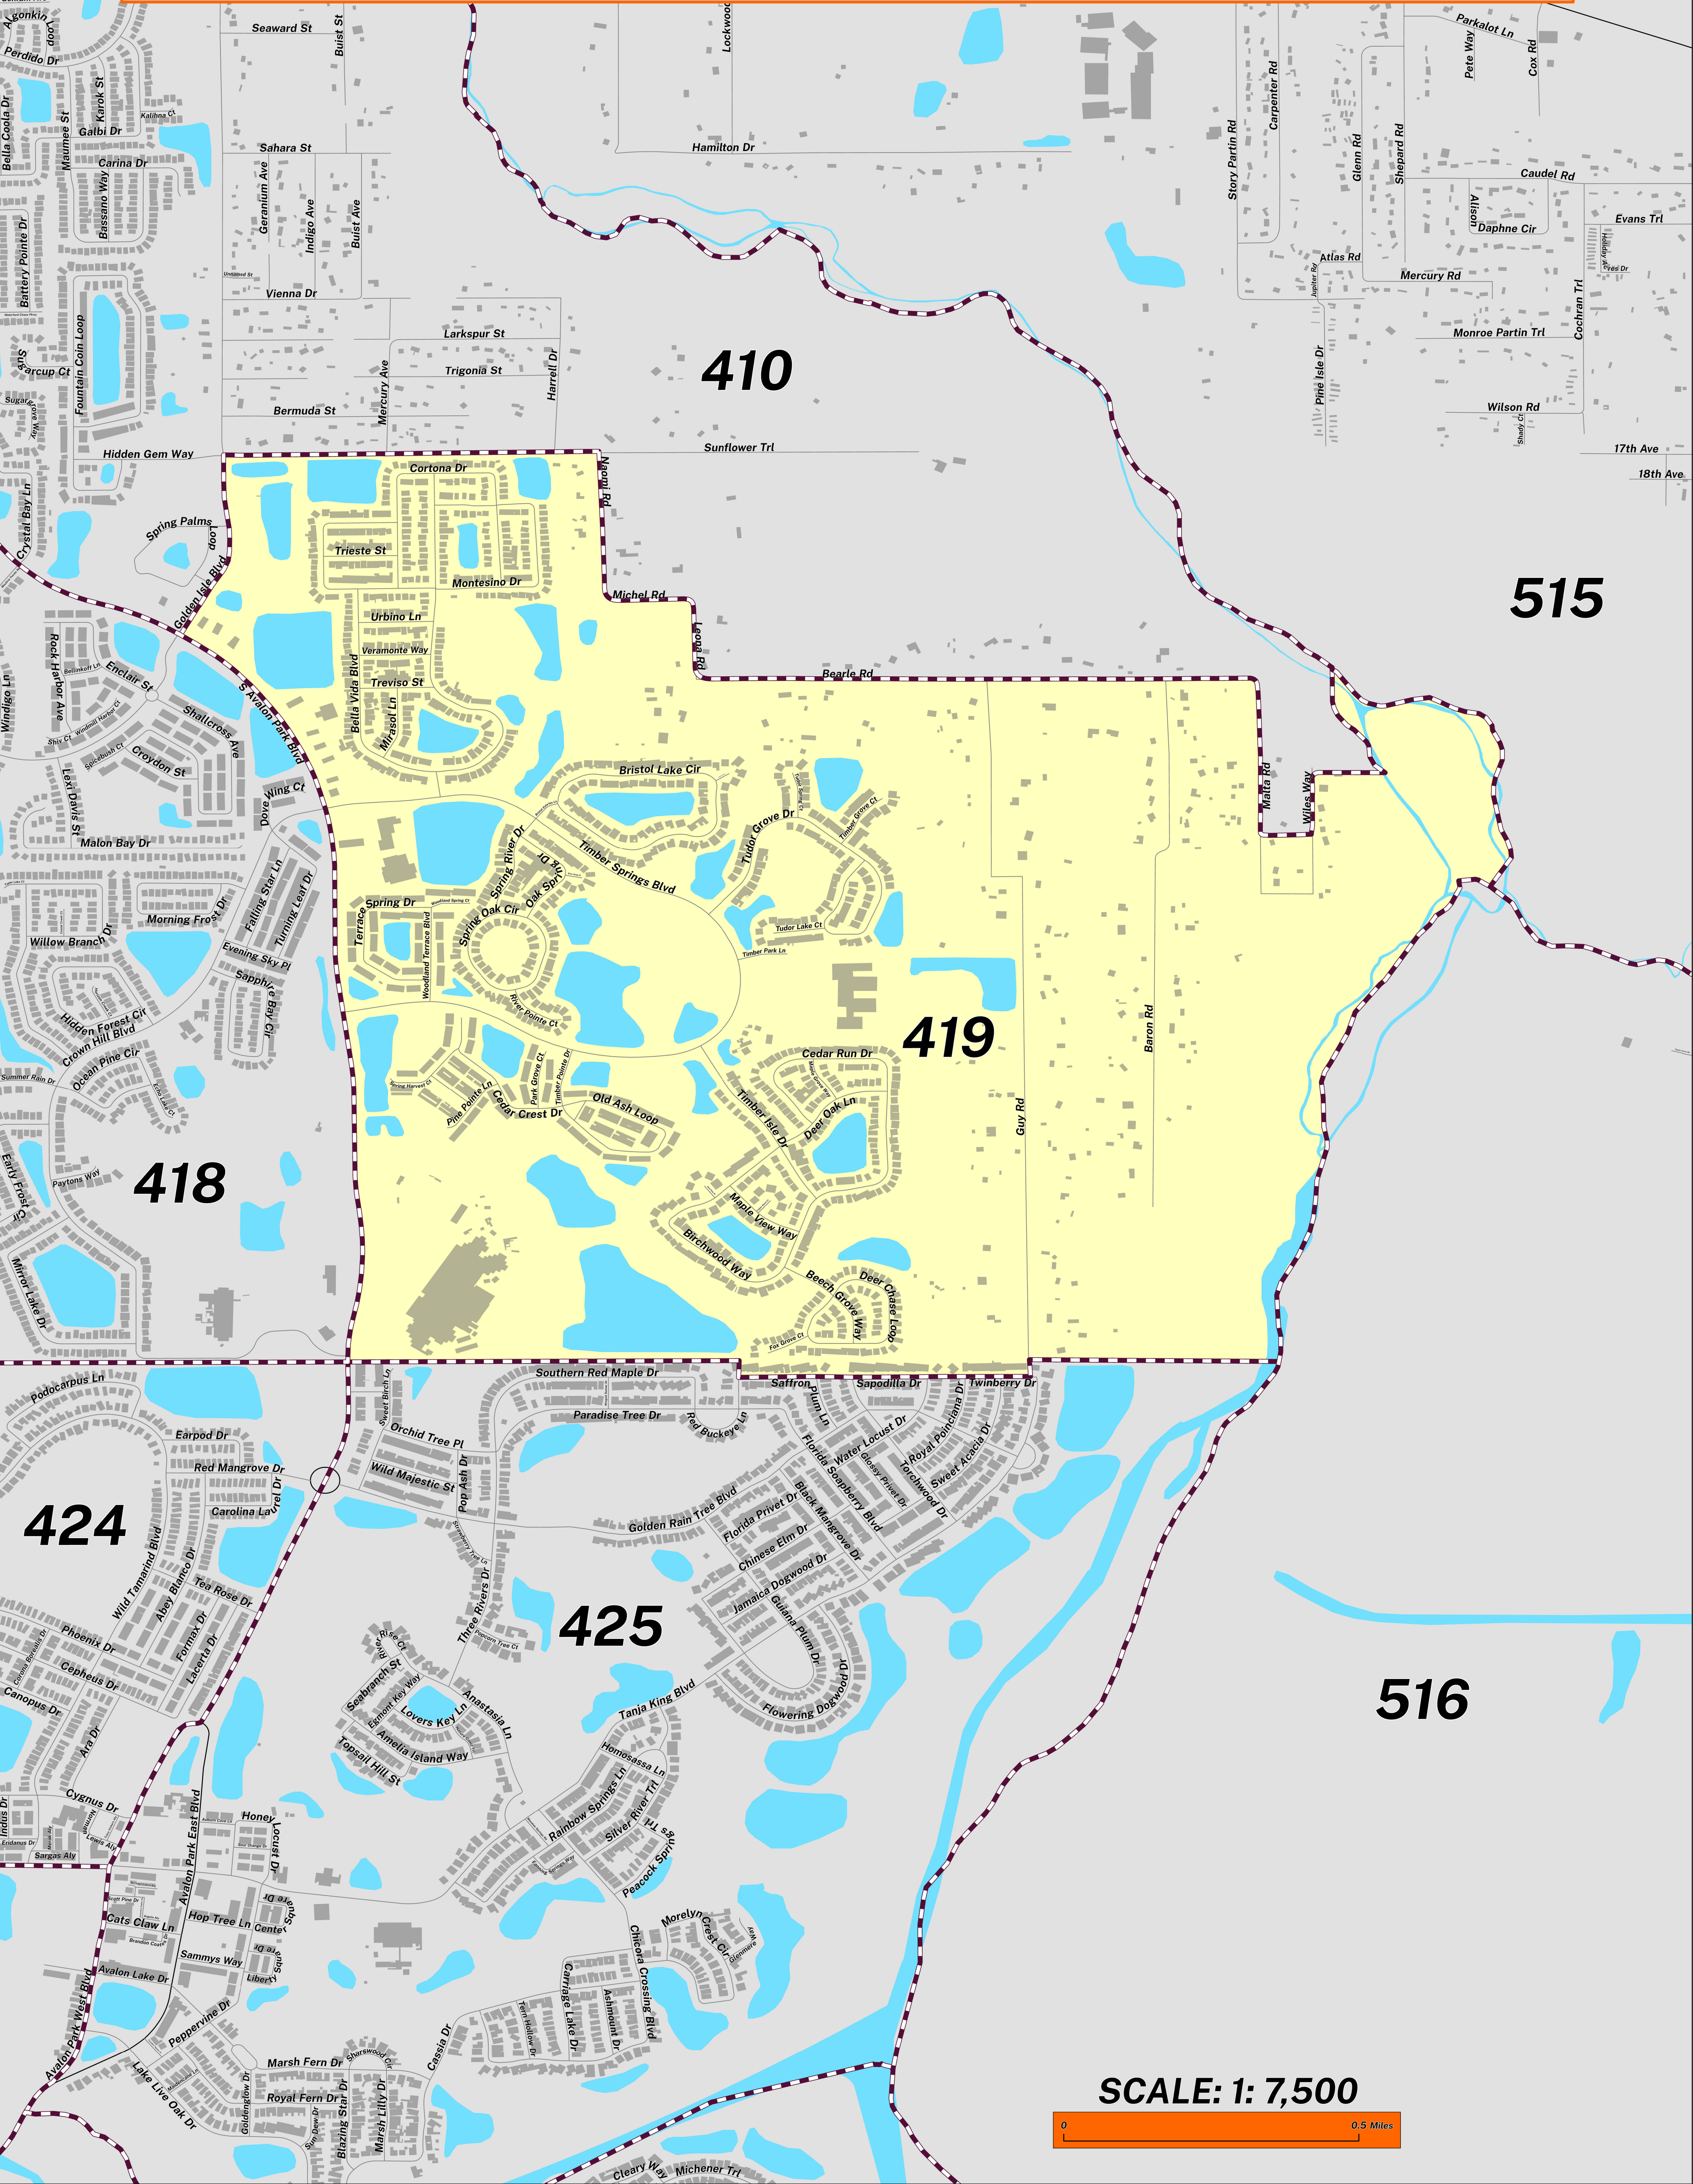

# POLLING PLACE

## TIMBER CREEK HIGH SCHOOL

### 1001 AVALON PARK SOUTH BLVD

# PRECINCT 419

Prepared by: Orange County Supervisor of Elections Mapping Department

SCALE: 1: 7,500

The Polling Place for Precinct 419 is Timber Creek High School at 1001 Avalon Park South Boulevard.

Precinct 419 (2026) northern boundary follows along Golden Isle Boulevard, Sunflower Trail, Naomi Road, Michel Road, Leona Road, Bearle Road, Matta Road, Wiles Way and extends to Econlockhatchee River. The western boundary is Econlockhatchee River. The southern boundary follows along Crown Hill Boulevard, Saffron Plum Lane, Sapodilla Drive, Twinberry Drive and extends to Econlockhatchee River. The eastern boundary is Econlockhatchee River.