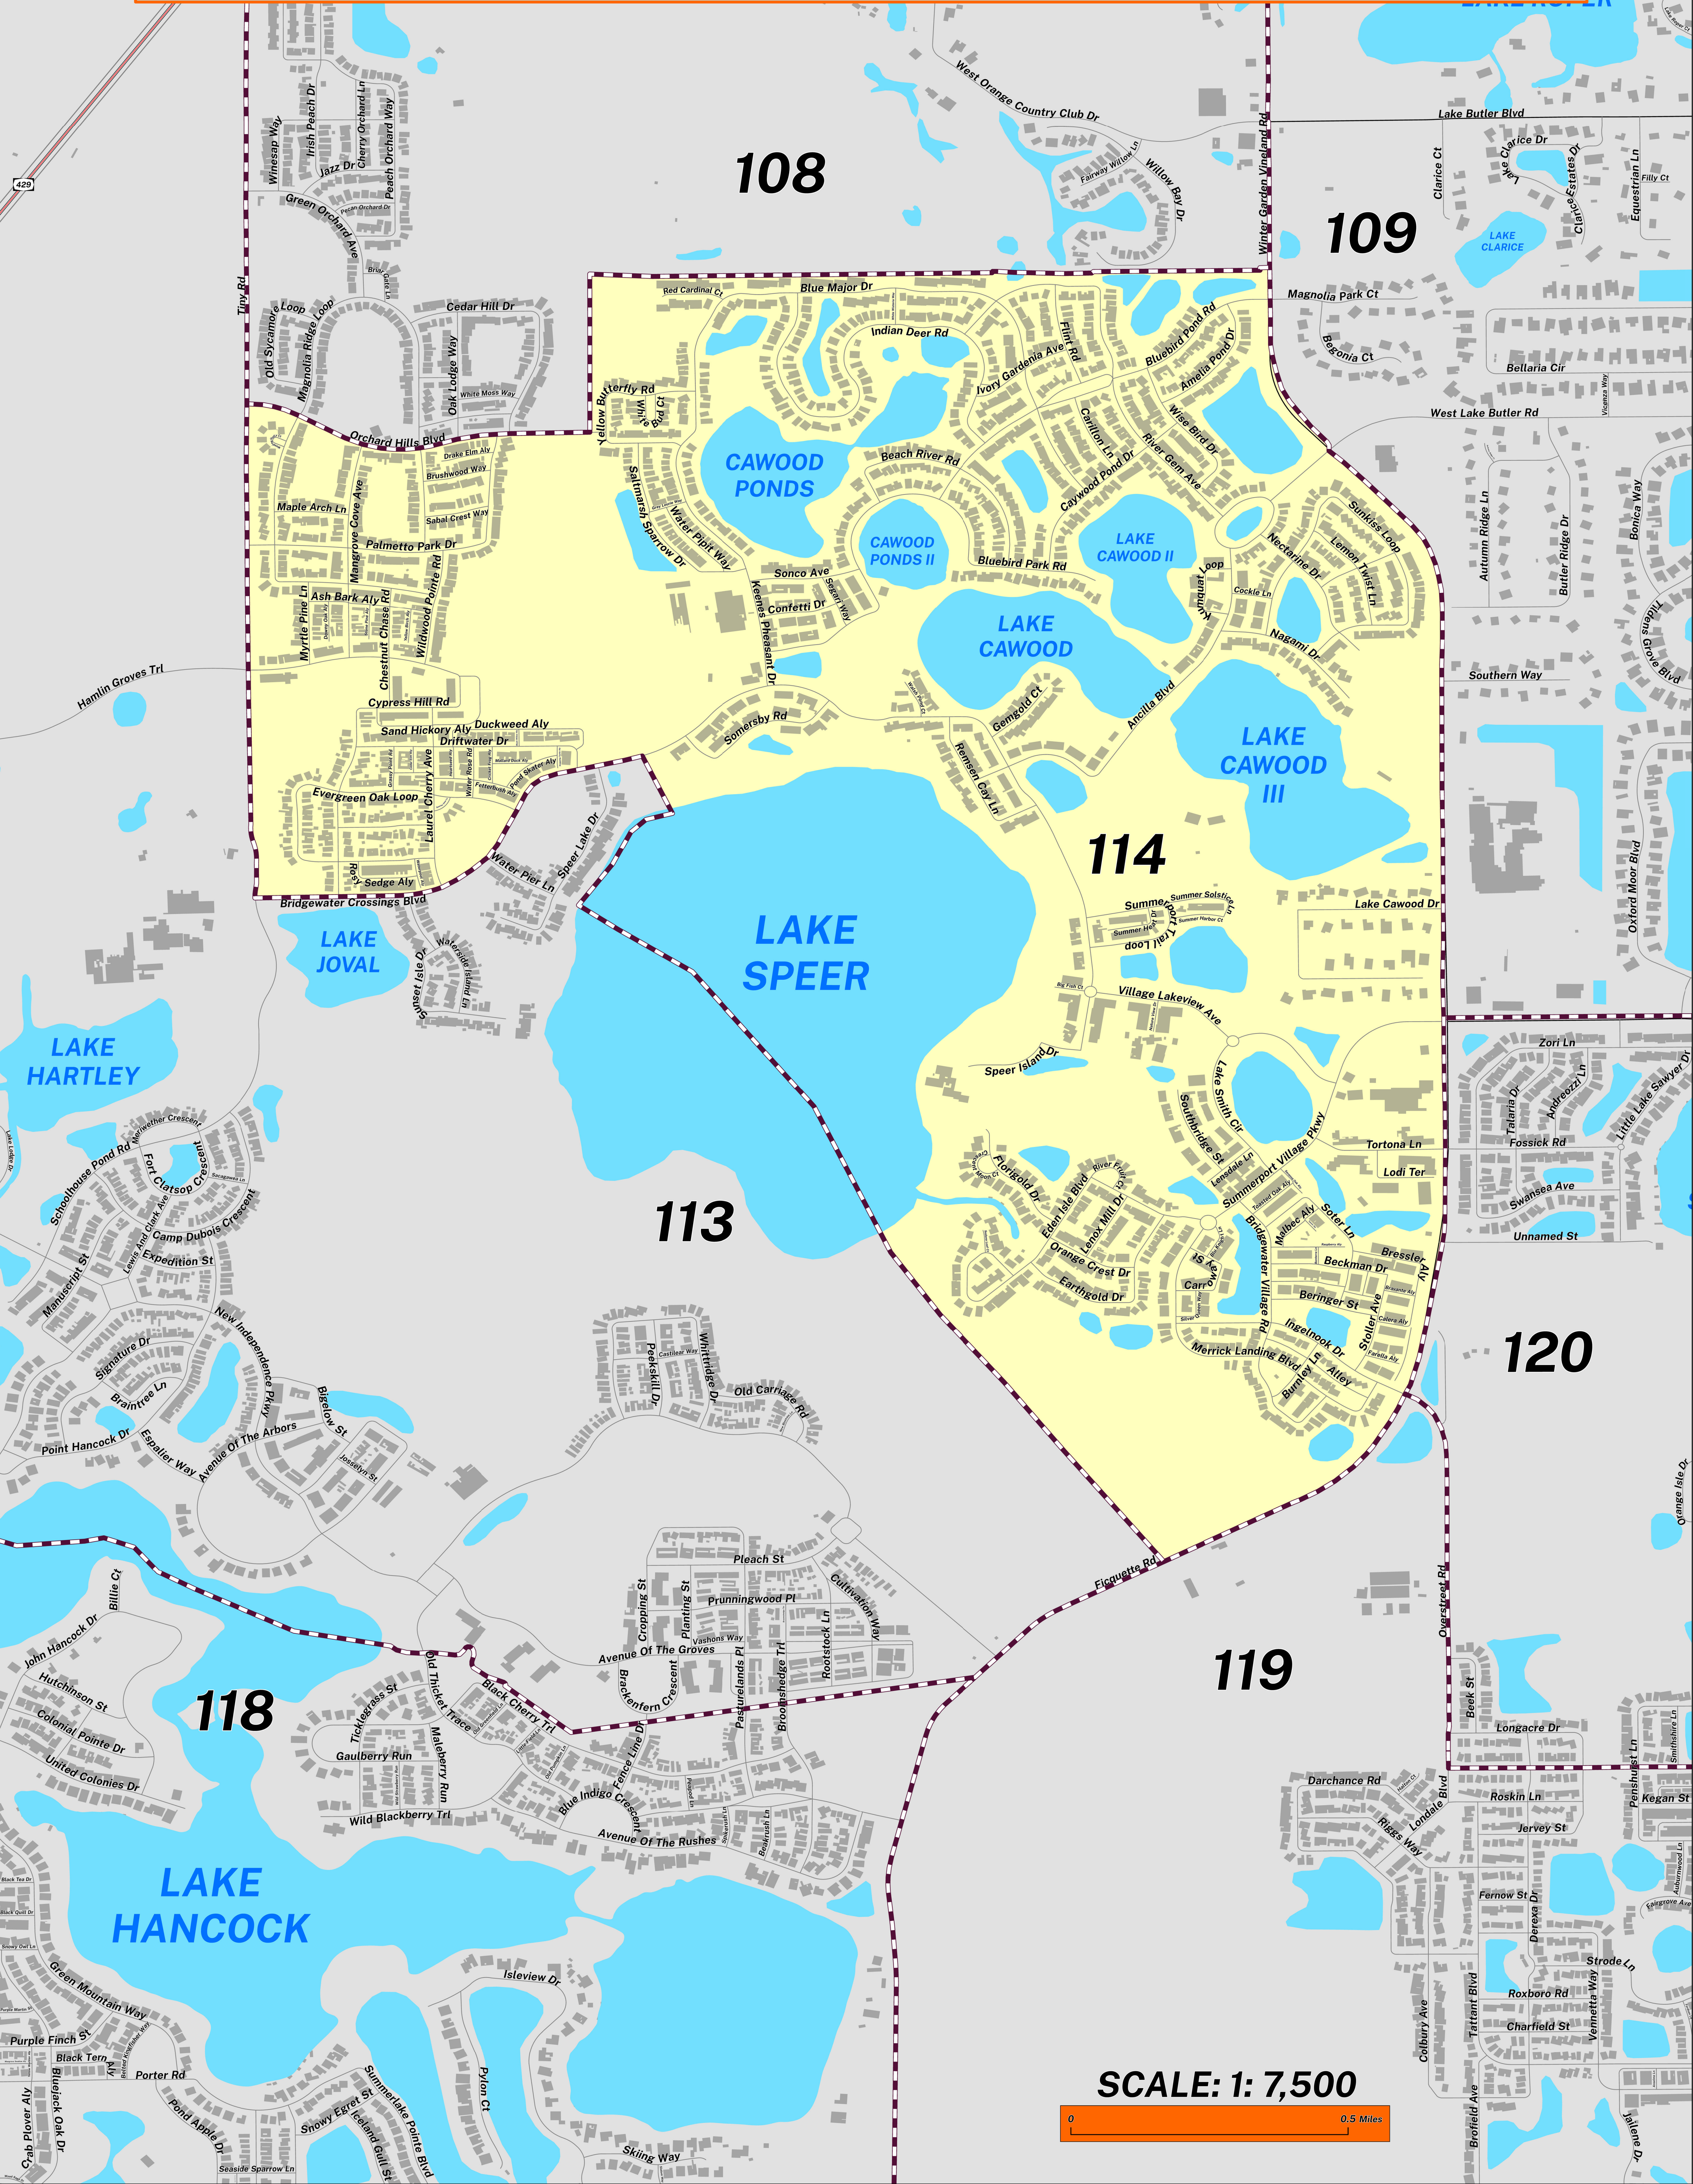

CREATED ON: 03/13/2026

POLLING PLACE HORIZON WEST COMMUNITY CHURCH 6121 AVALON RD

PRECINCT 114

Prepared by: Orange County Supervisor of Elections Mapping Department

The Polling Place for Precinct 114 is Crown of Glory Lutheran Church at 2101 S Apopka Vineland Road.

Precinct 114 (2026) northern boundary follows Orchard Hills Boulevard, north of Blue Major Drive and extends to Winter Garden Vineland Road. The western boundary is Tiny Road. The southern boundary follows Bridgewater Crossing Boulevard, extends through Lake Speer and Ficquette Road. The eastern boundary follows along Ficquette Road and Winter Garden Vineland Road.

Precinct 114S is with district assignments of U.S. Congress 11, State Senate 13, State House 45, County Commission 1, School Board 4, and Soil & Water 1.

For more detailed views of other county and municipal precincts, [visit the District and Precinct Maps page](#). For more information about precinct boundaries, contact the [Orange County Supervisor of Elections office](#).

This map was produced by the Orange County Supervisor of Elections Mapping Department. Additional voter information can be found [on our website](#).