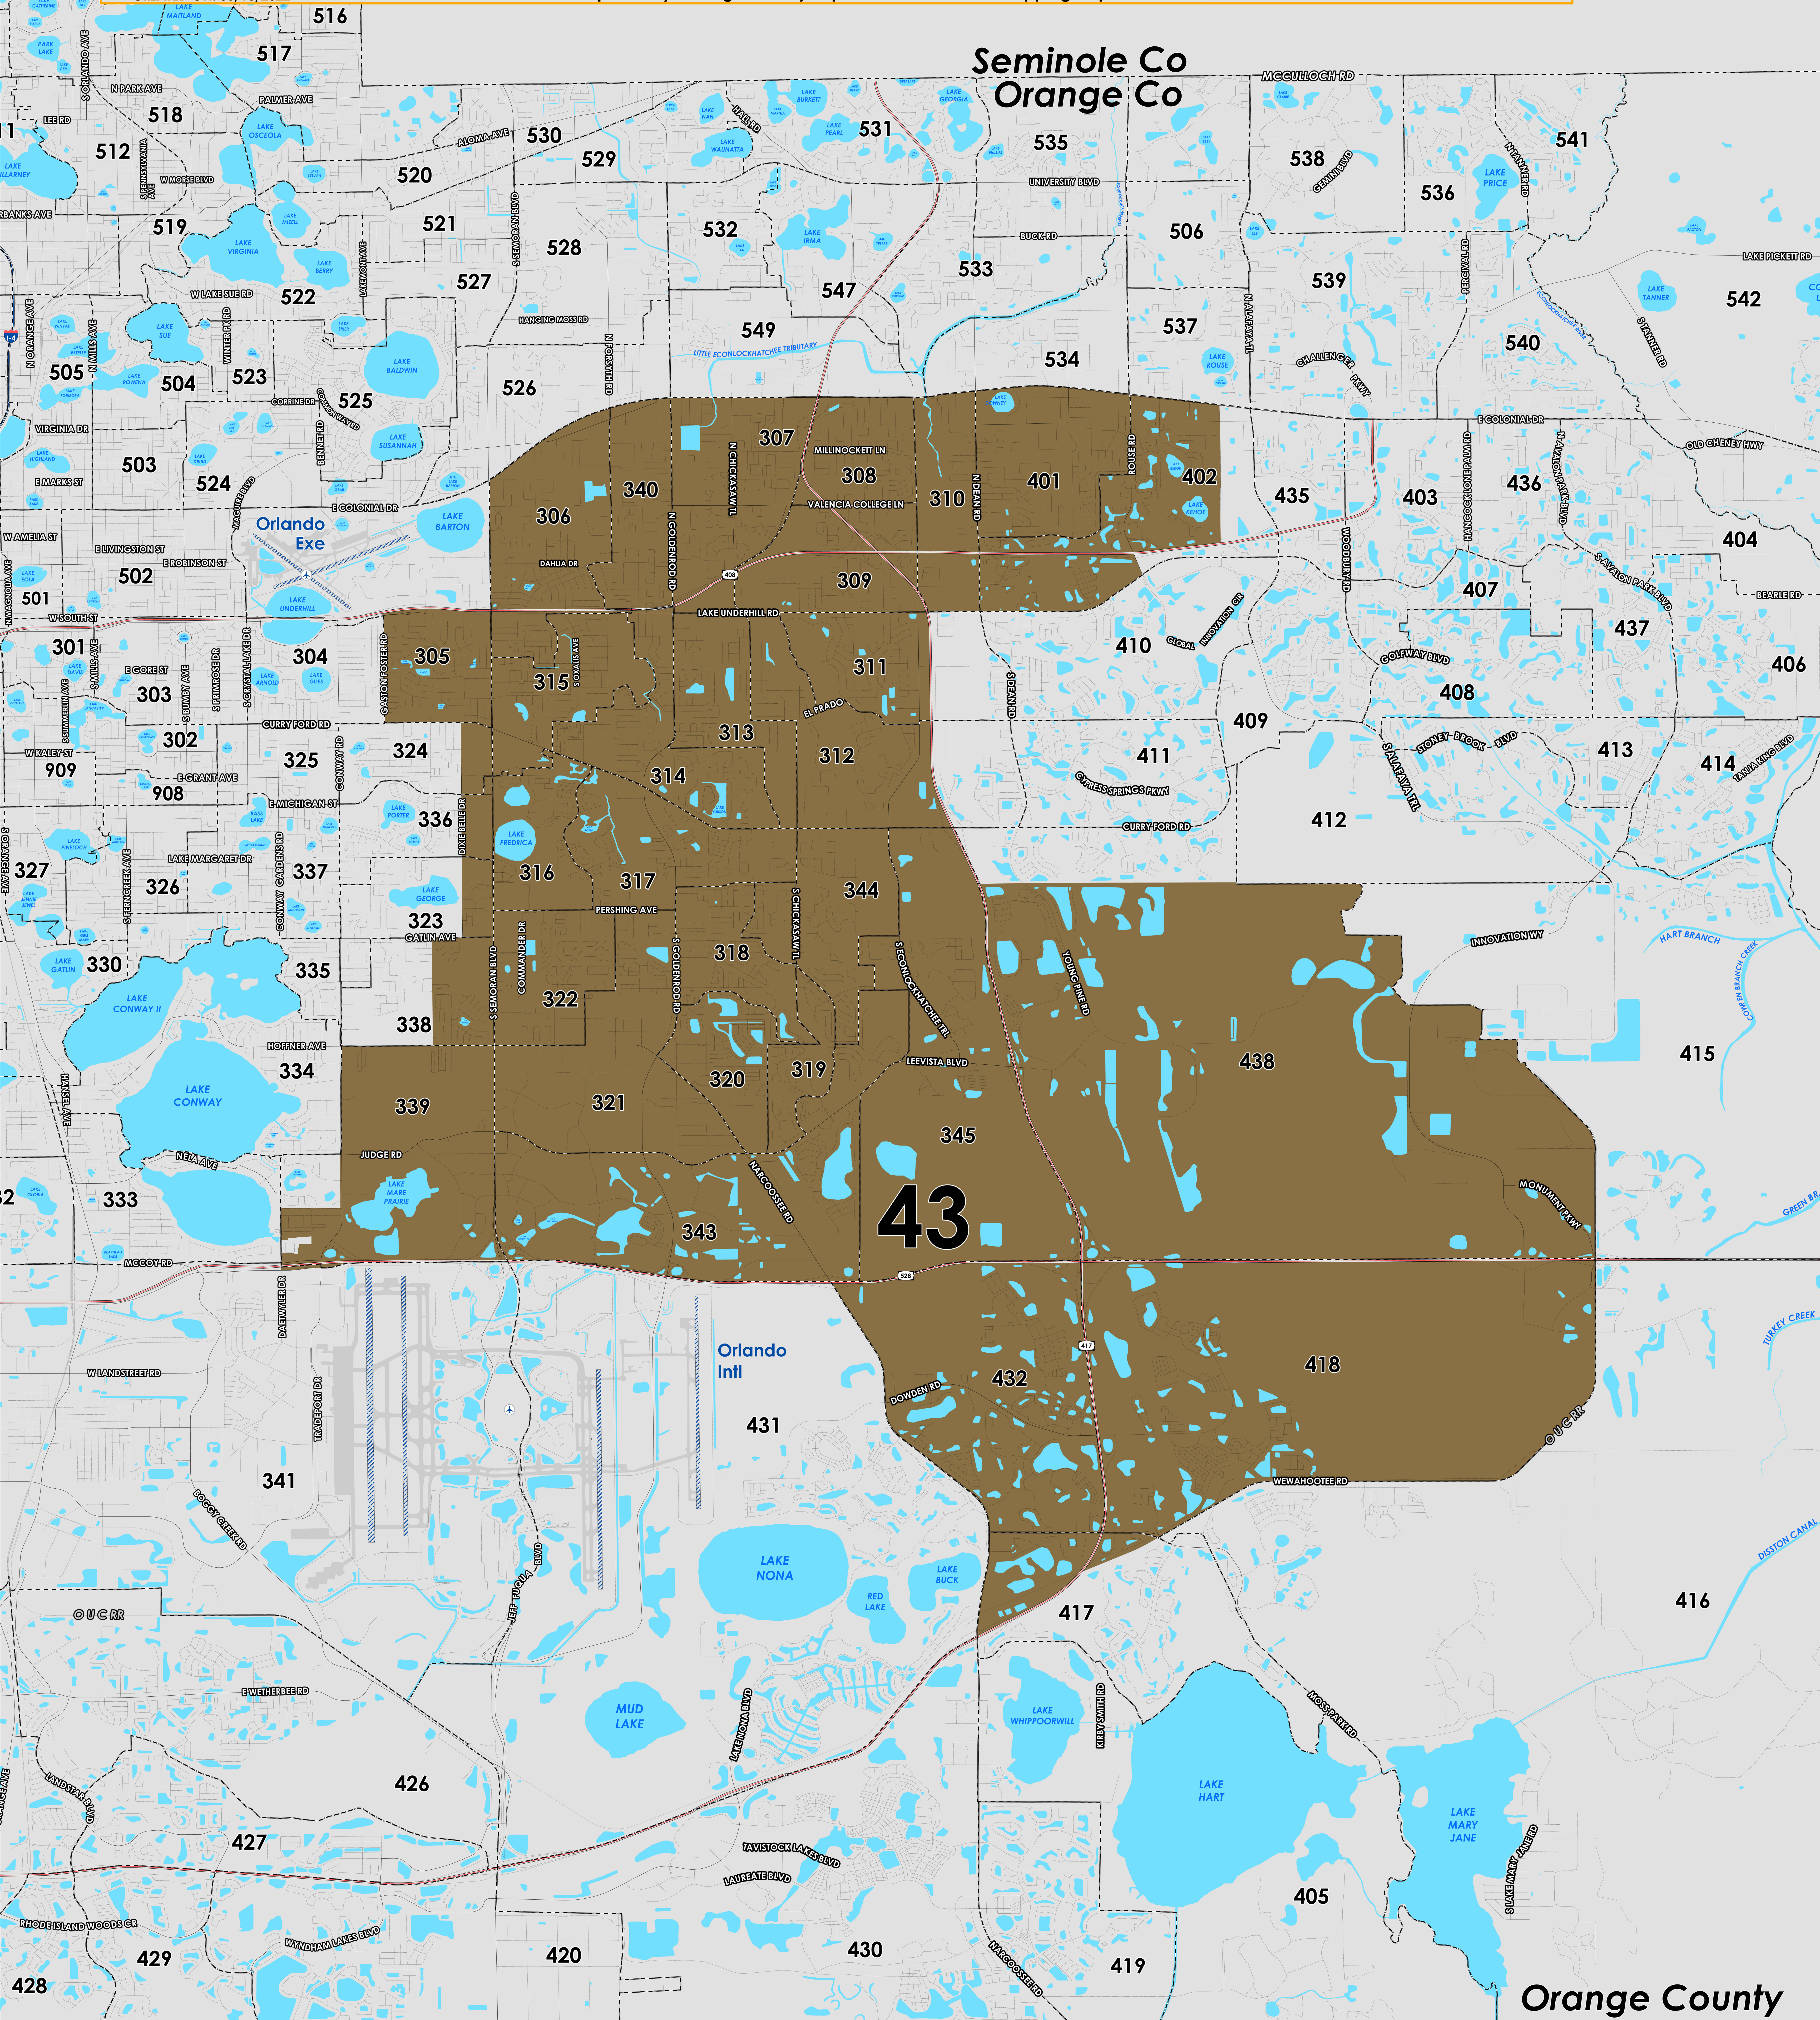

# FLORIDA HOUSE OF REPRESENTATIVES 2022

ORANGE COUNTY, FLORIDA

DISTRICT 43

COUNTY PRECINCTS

CREATED ON: 06/10/2022

Prepared by: Orange County Supervisor of Elections Mapping Department

Orange County  
Osceola County

Florida State House of Representatives (2022) district 43 falls within west Orange County. The northern boundary follows a section of Hoffner Avenue, State Road 408 and East Colonial Drive. The western boundary follows North Semoran Boulevard, Conway Road and runs parallel to South Semoran Boulevard and extends to a section of Narcoosee Road. The southern boundary follows sections of State Road 528, Moss Park Road, Wewahootee Road and runs parallel to State Road 408. A complete list of Orange County precincts within district 43 can be found at the end of this document.

This map was produced by the Orange County Supervisor of Elections Mapping Department. More voter information can be found [on our website](#).

State House (2022) district 43 includes the following Orange County precincts:

- 305
- 306
- 307
- 308
- 309
- 310
- 311
- 312
- 313
- 314
- 315
- 316
- 317
- 318
- 319
- 320
- 321
- 322
- 323
- 324
- 336
- 338
- 339
- 340
- 343
- 344
- 345

- 401
- 402
- 417
- 418
- 432
- 438