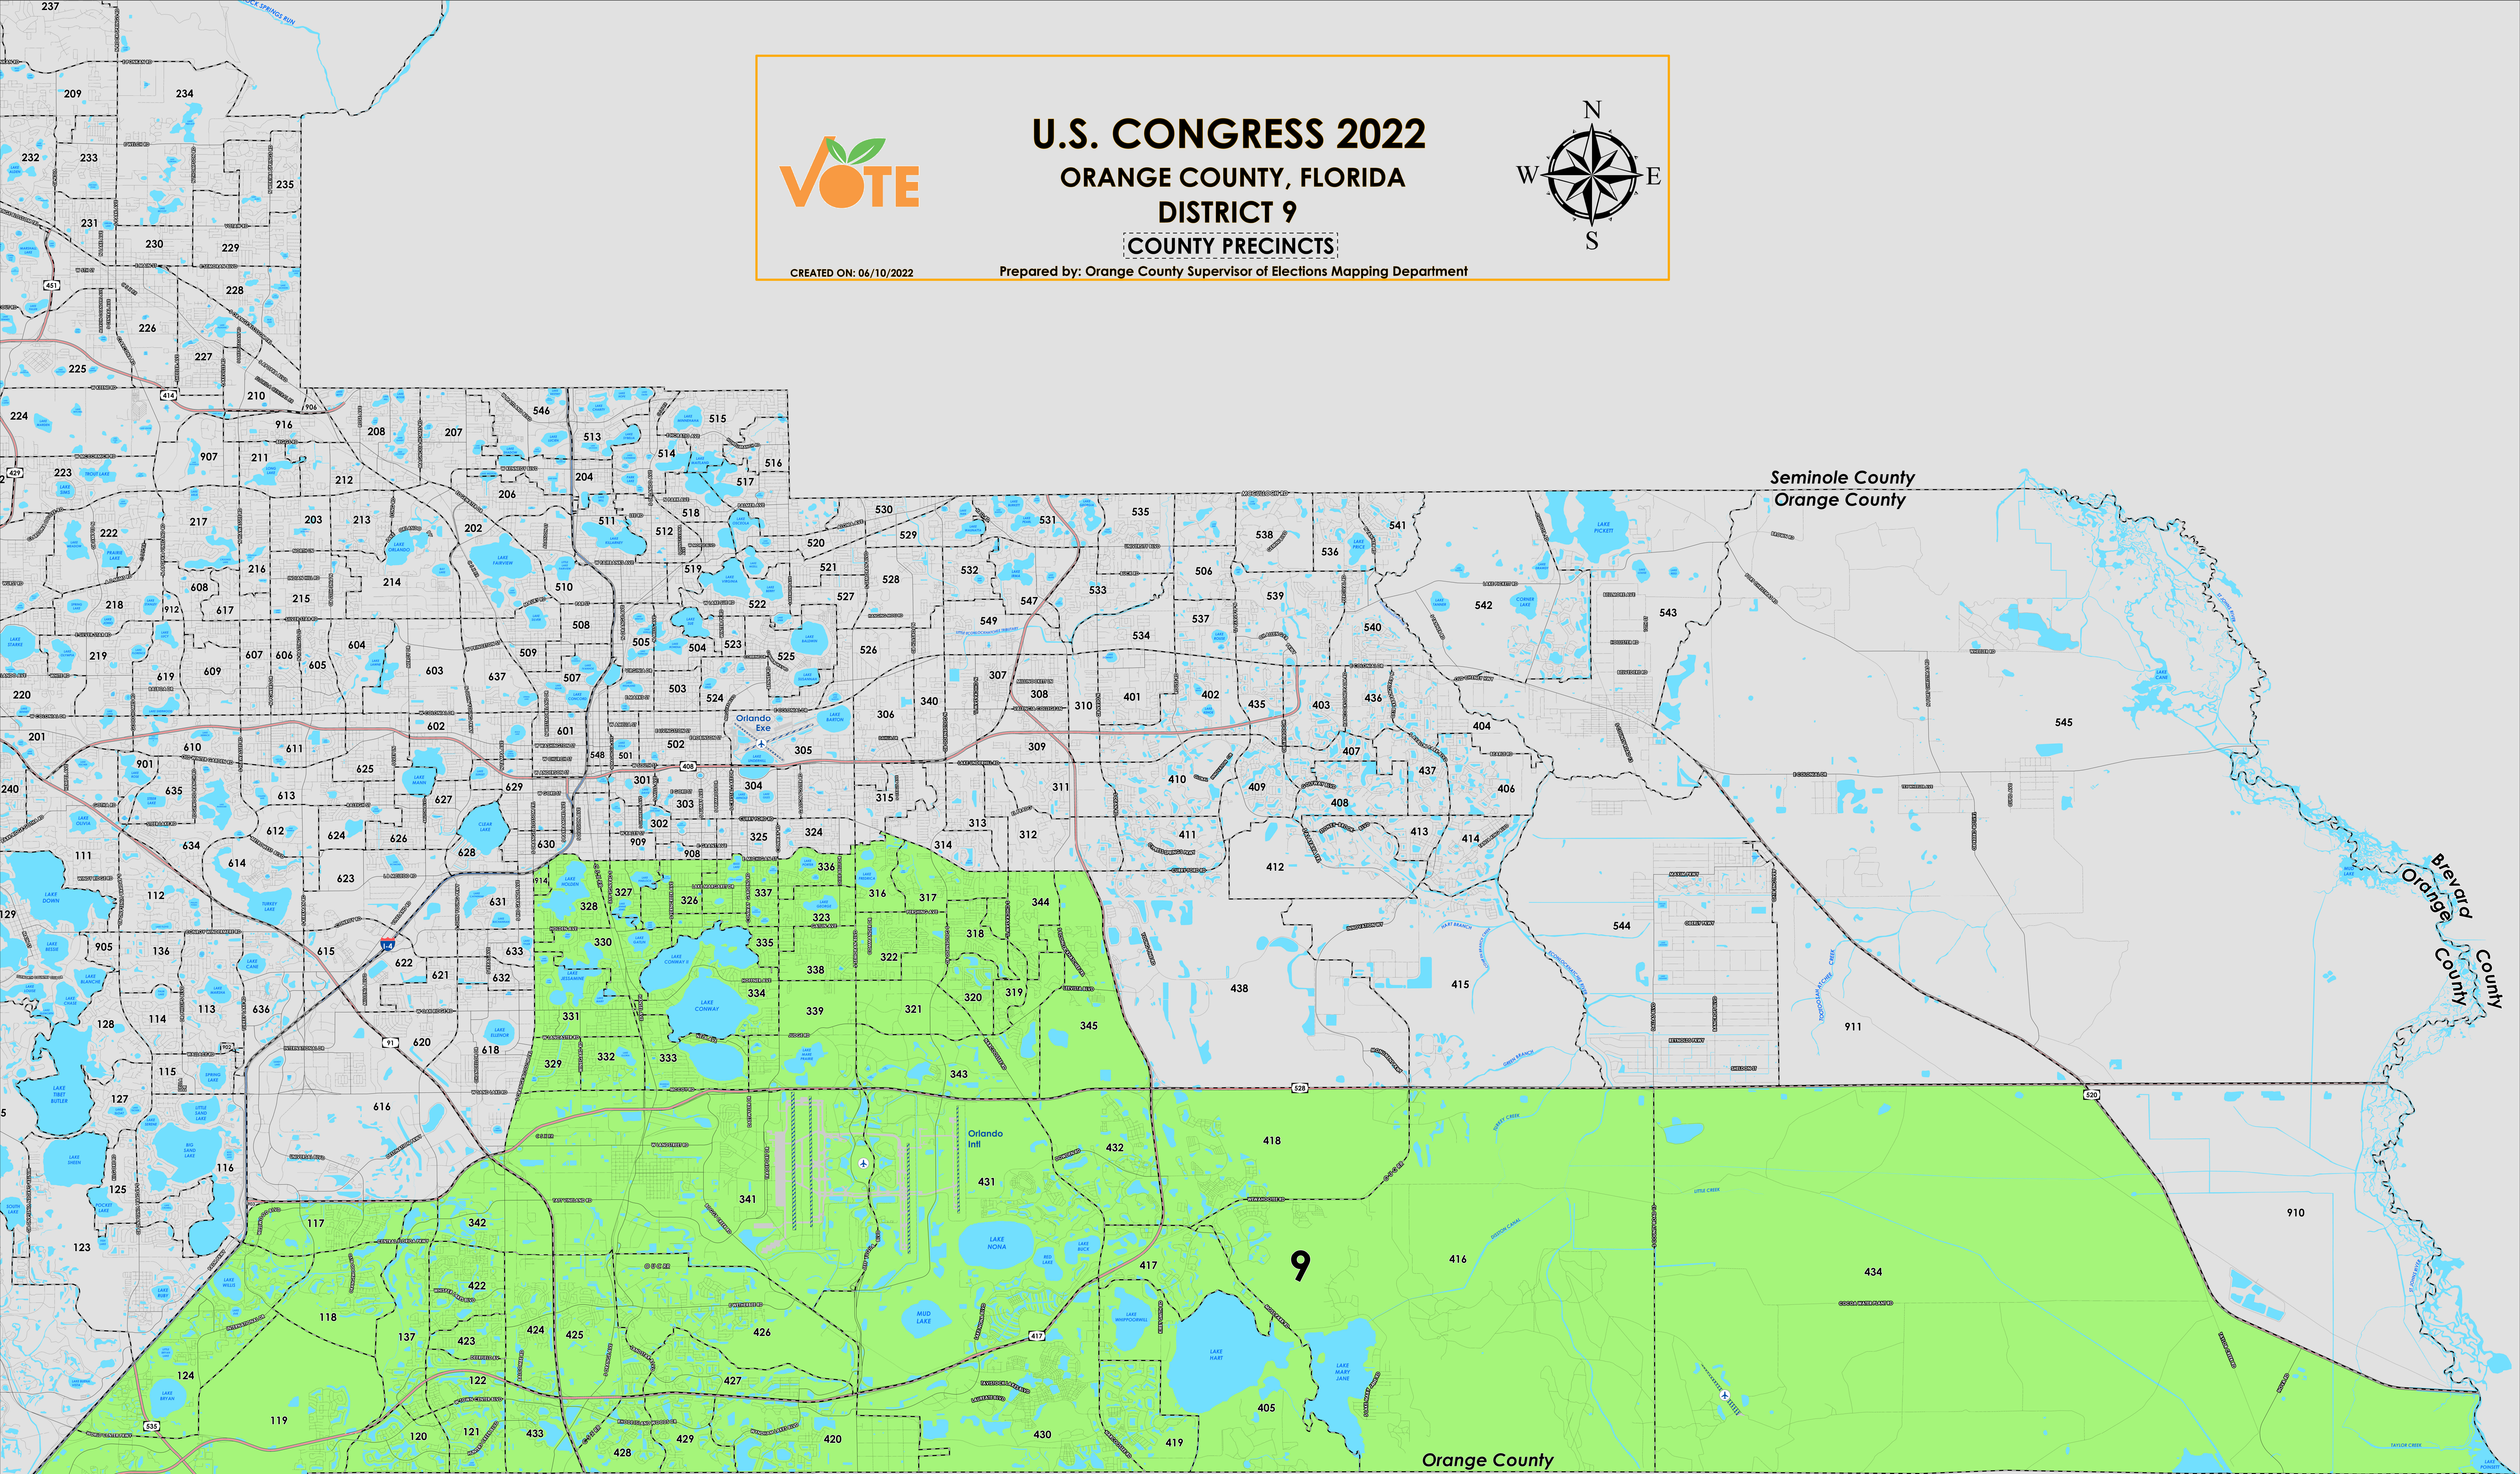

U.S. CONGRESS 2022

ORANGE COUNTY, FLORIDA

DISTRICT 9

COUNTY PRECINCTS

CREATED ON: 06/10/2022

Prepared by: Orange County Supervisor of Elections Mapping Department

Orange County
Osceola County

Seminole County
Orange County

Brevard County
Orange County
Osceola County