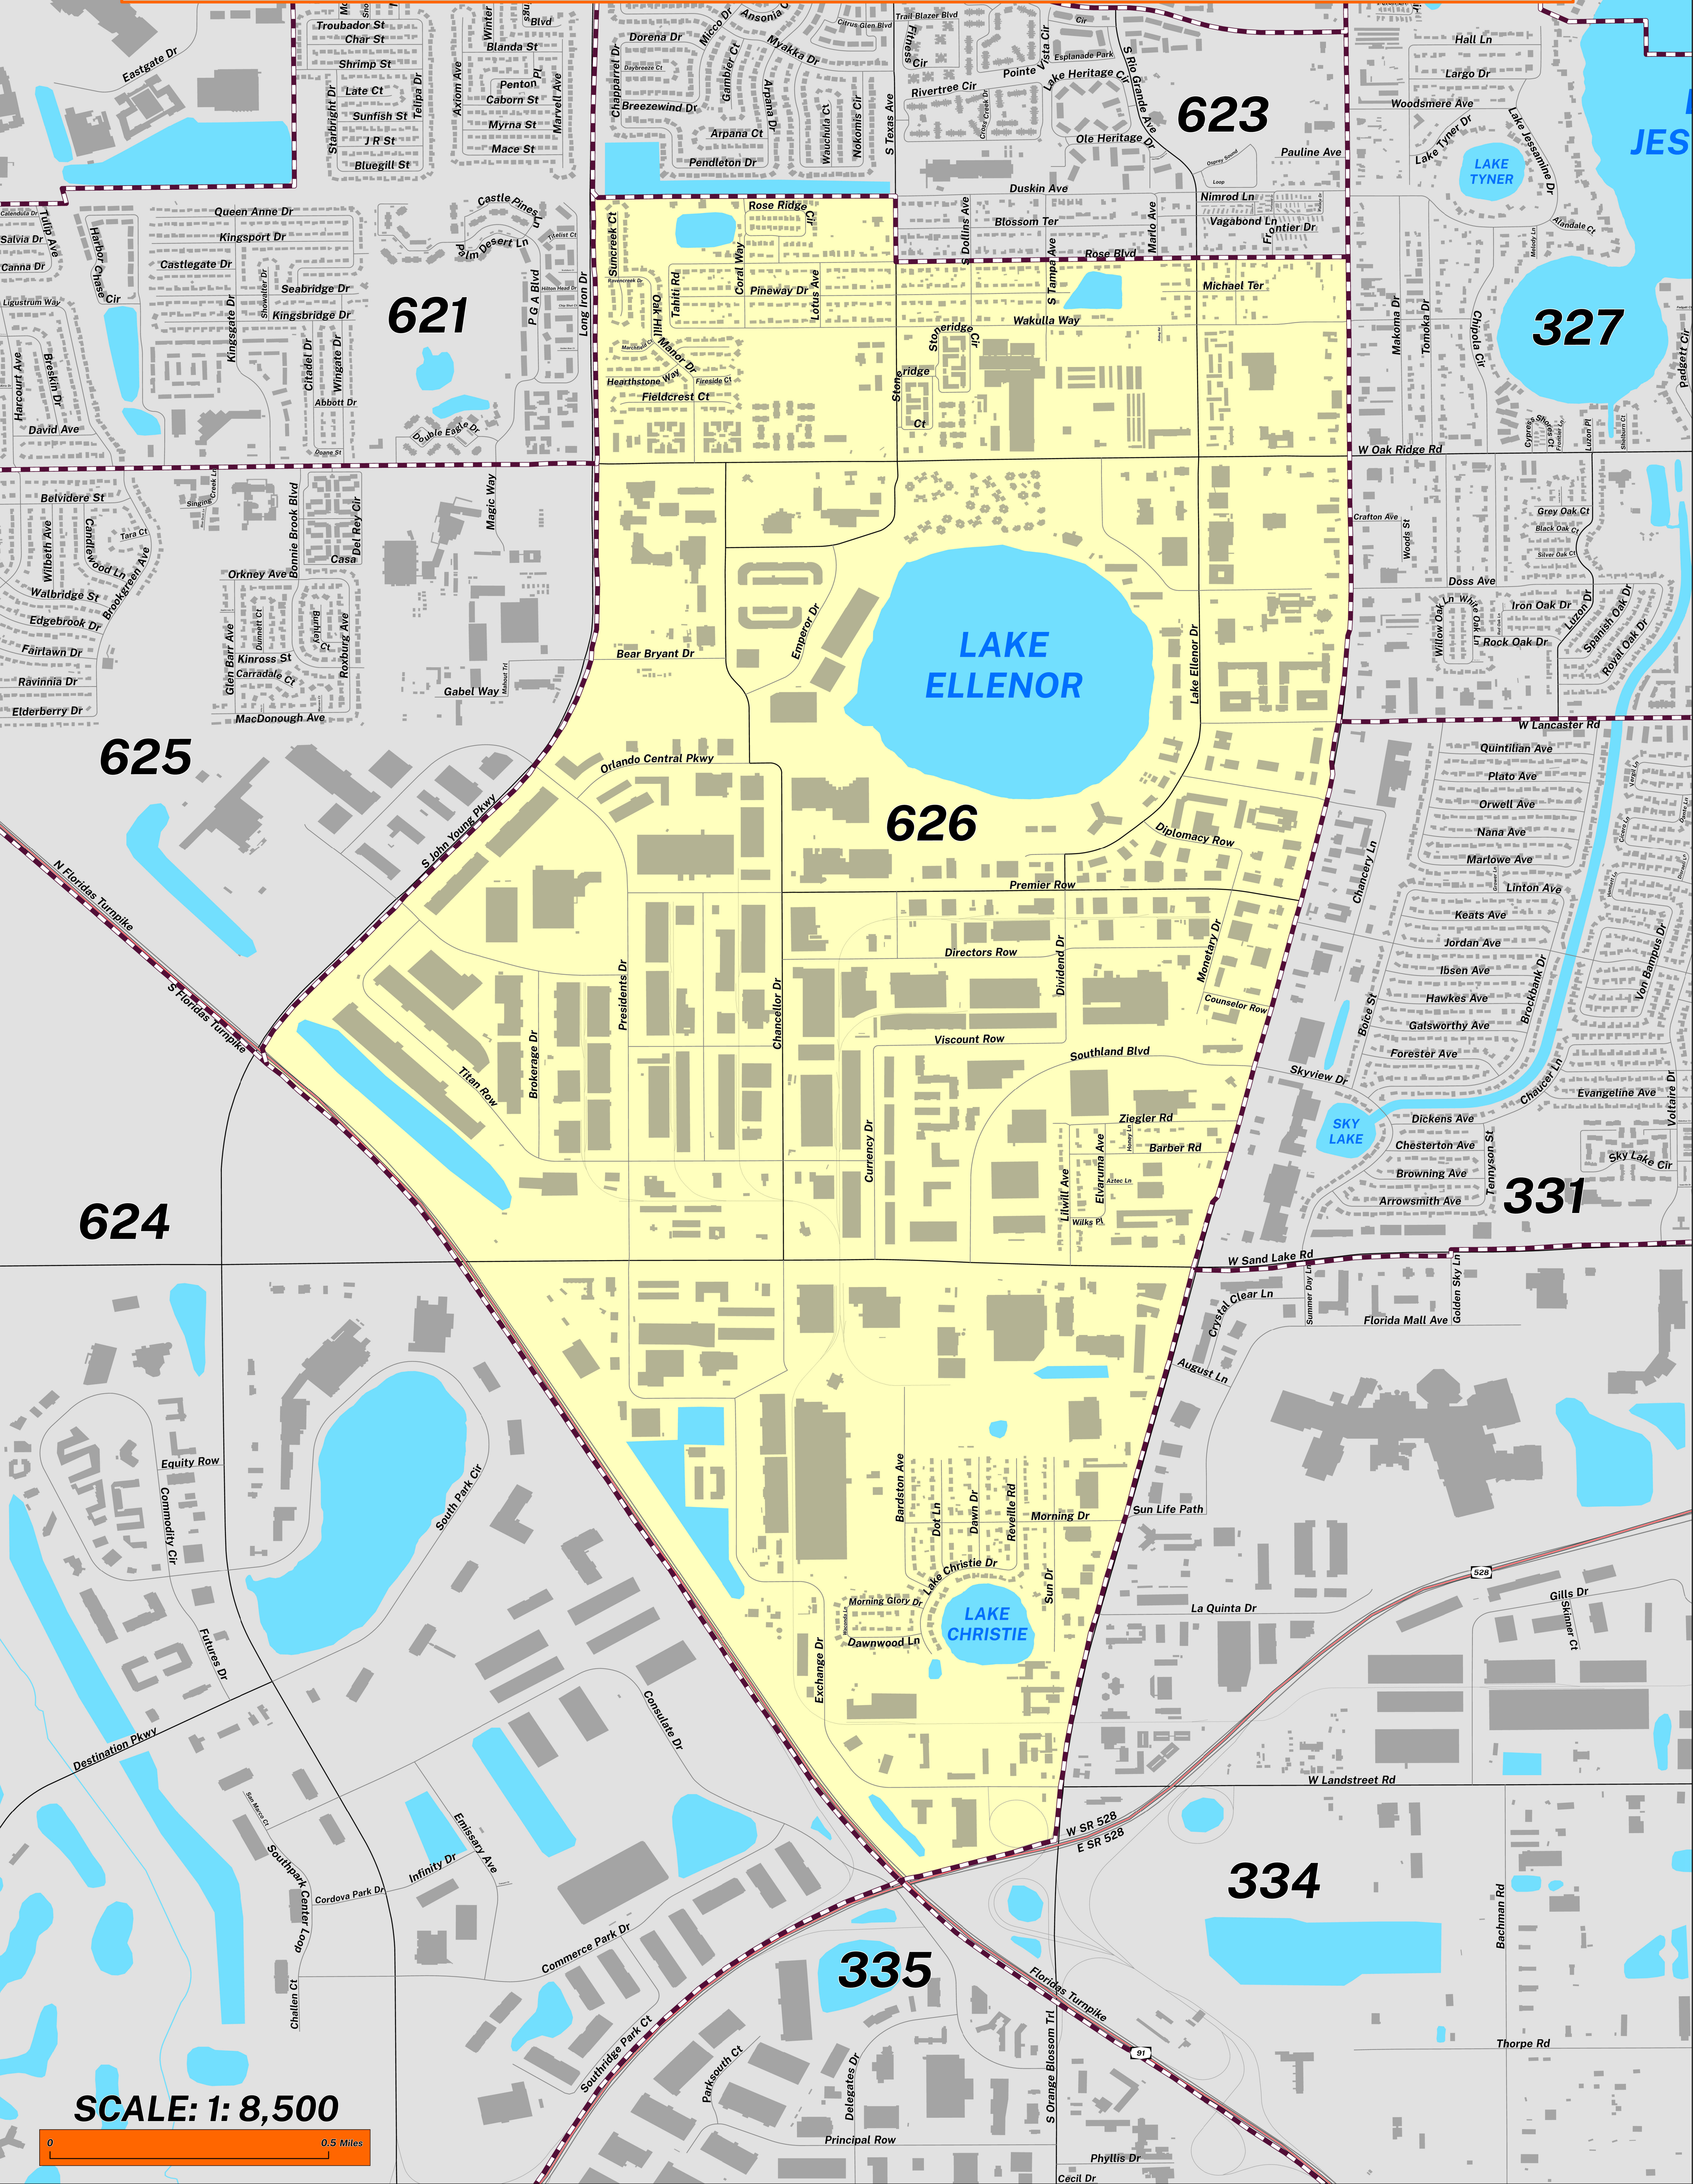

CREATED ON: 04/09/2026

POLLING PLACE

NEW COVENANT BIBLE FELLOWSHIP CHURCH

1722 W OAK RIDGE RD

PRECINCT 626

Prepared by: Orange County Supervisor of Elections Mapping Department

SCALE: 1: 8,500

The Polling Place for Precinct 626 is New Covenant Bible Fellowship Church at 1722 W Oak Ridge Road.

Precinct 626 (2026) northern boundary follows a combination of Rose Boulevard and runs parallel north of Rose Ridge Circle. The western boundary follows along South John Young Parkway. The southern boundary is SR-91. The eastern boundary is South Orange Blossom Trail.

Precinct 626 contains sub precincts of:

626A is with district assignments of U.S. Congress 10, State Senate 15, State House 41, County Commission 6, School Board 5, and Soil & Water 3.

626B is with district assignments of U.S. Congress 10, State Senate 25, State House 44, County Commission 6, School Board 5, and Soil & Water 3.

This map was produced by the Orange County Supervisor of Elections Mapping Department. Additional voter information can be found [on our website](#).